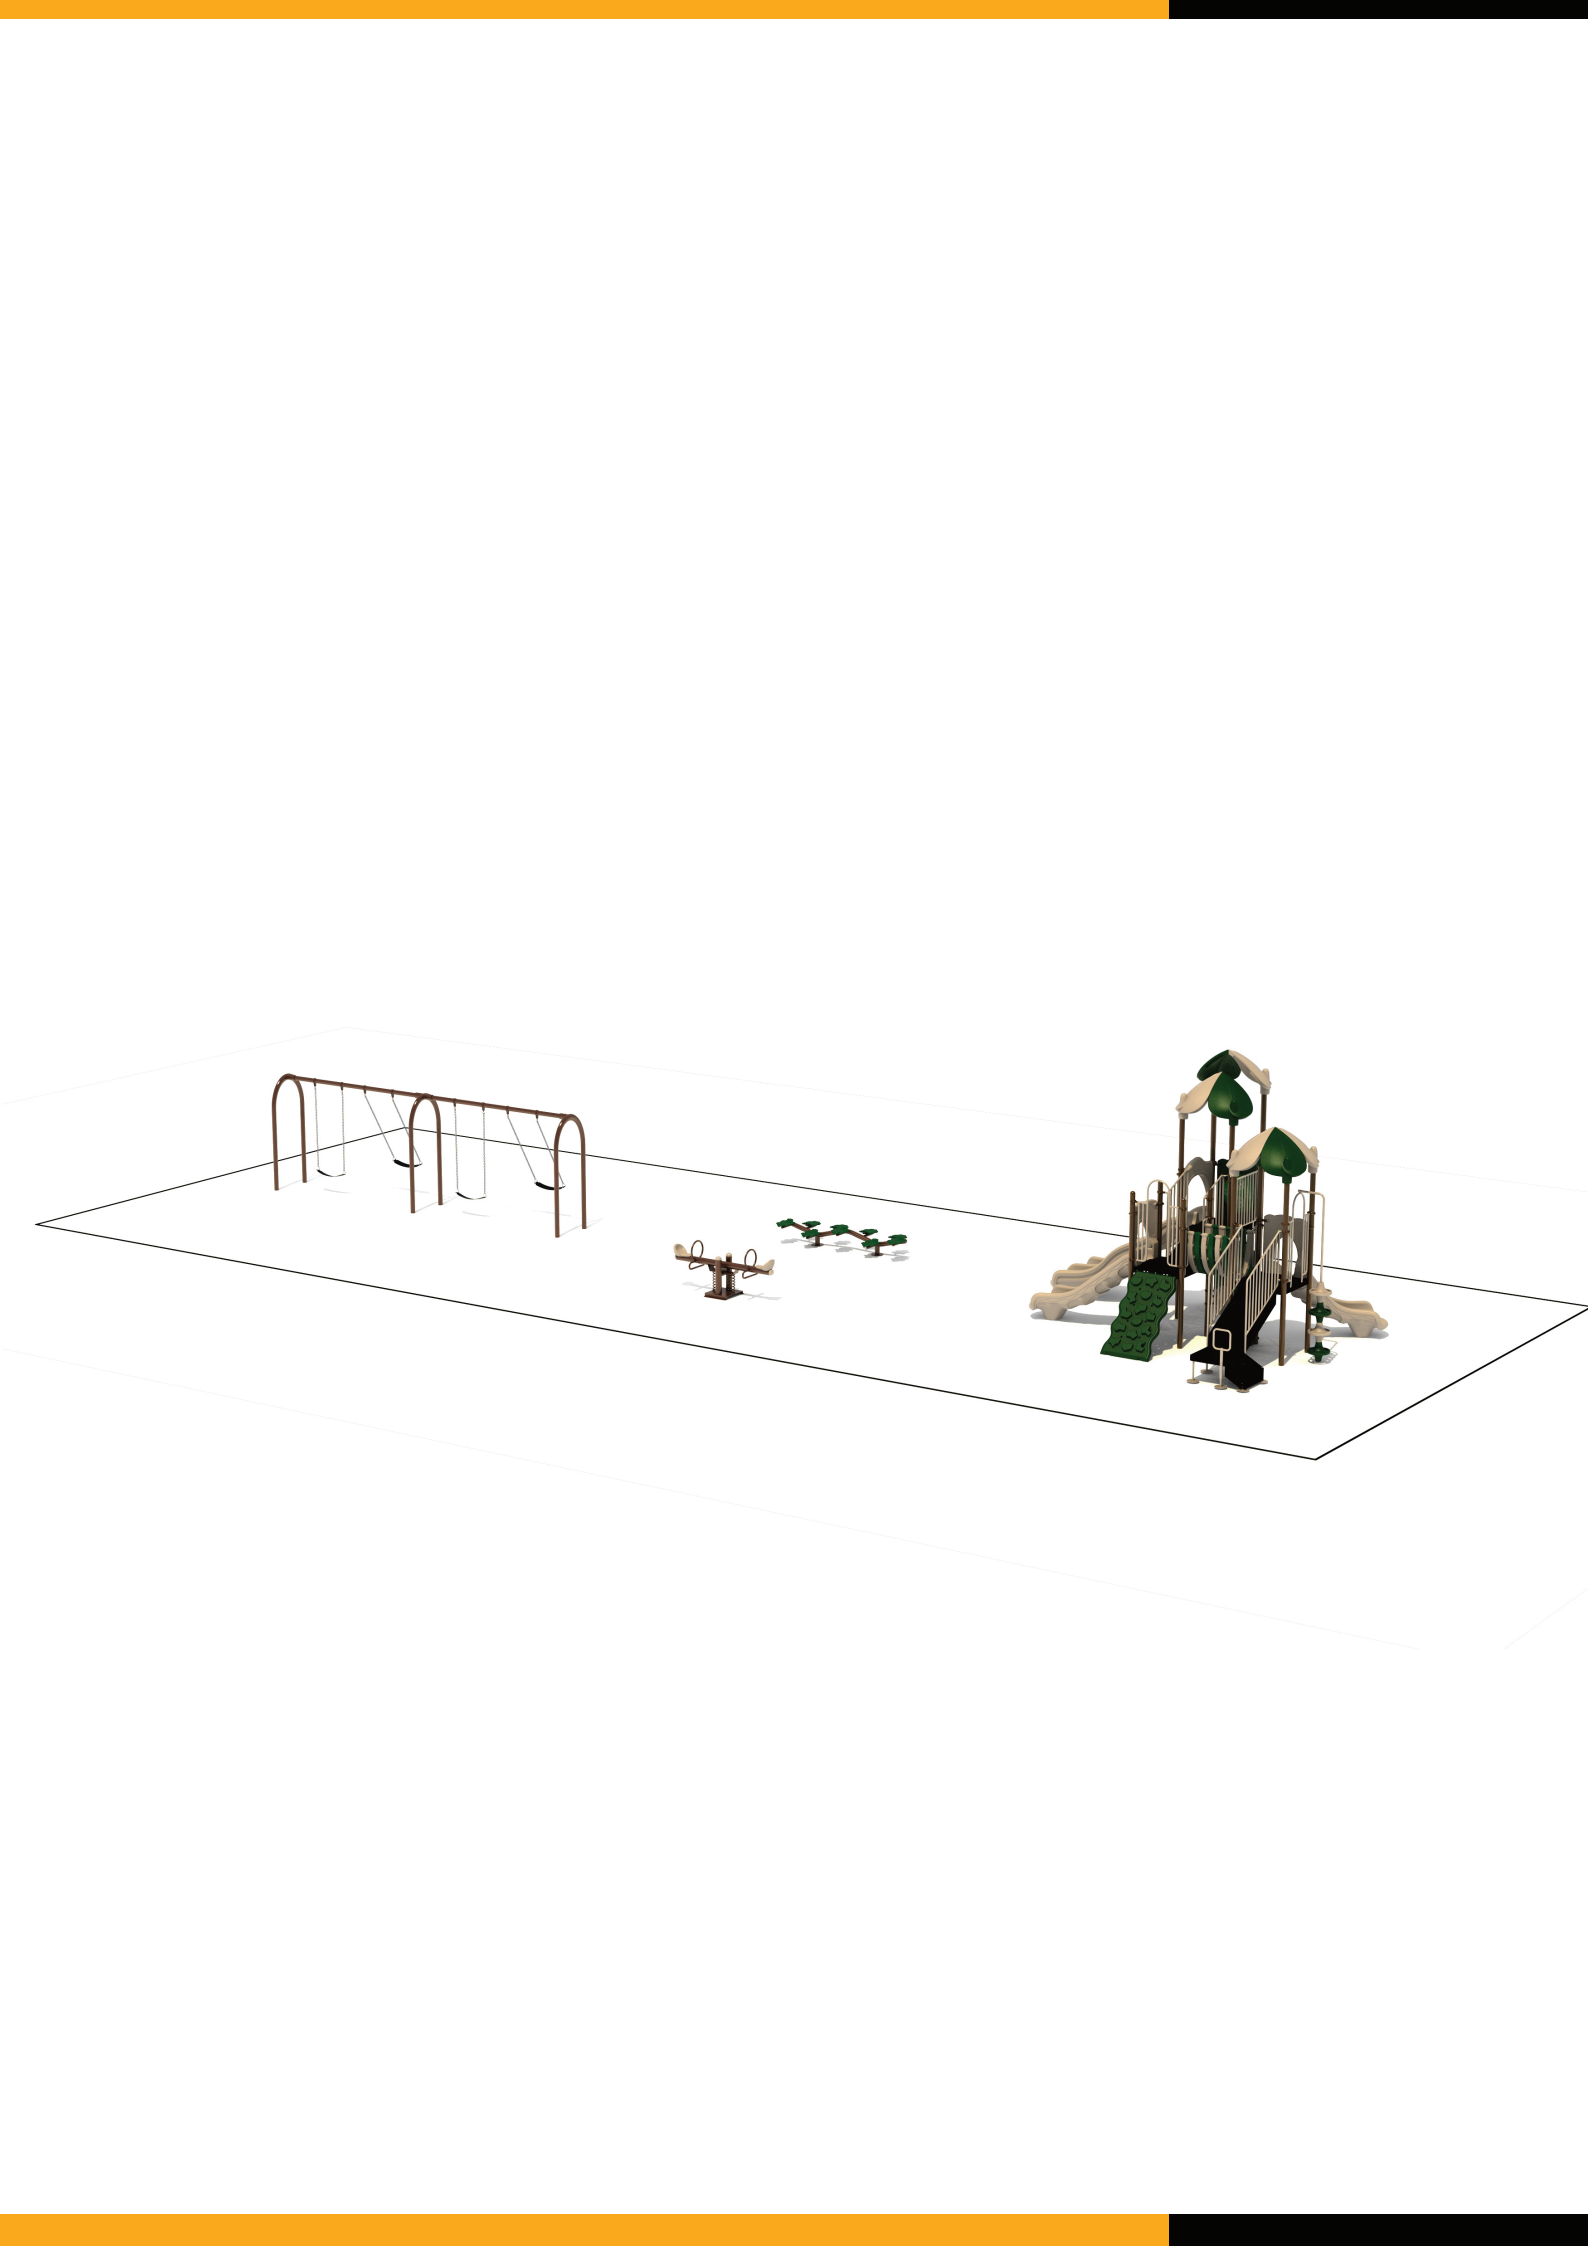

Use Zone: 35' x 87'

Age Group: 2-12

ADA Access: Yes

Occupancy: 26-30

Free Shipping!

**COMPONENTS:** ADA Transfer Station / Ocean Climber / ADA Rise Inter Step / BONGO / Single Right Turn Sectional Slide / Four Leaf Roof / Single Wave Slide Store Panel Below / Single Left Turn Sectional Slide / Ship's Wheel / Double Straight Slide

87'-0"

Compliance:  
 This play structure has been designed to meet the safety requirements established in:  
 - 2010 ADA Standard  
 - ASTM F1487  
 - CPSC Pub #325  
 when the play structure is installed over a properly maintained surfacing material which is in compliance with:  
 - ASTM F1292  
 - ASTM F1951  
 and is appropriate for the highest designated play surface of the structure.

Drawing No.: KP-16/10-SR-1404 Date: 10/08/2022 Scale: To Fit	No.: FS-1601 ASF-350802 Date: 10/08/2022	Structure Size: 20'-6" x 15'-6" x 15'-6" Recommended Use Zone: 87'-0" x 35'-0" Surface Area: 924 Sq Ft	HDPS: 5' Age Group: 2-12 Capacity: 32-36 Weight: 2839 lbs
--	---	--	--