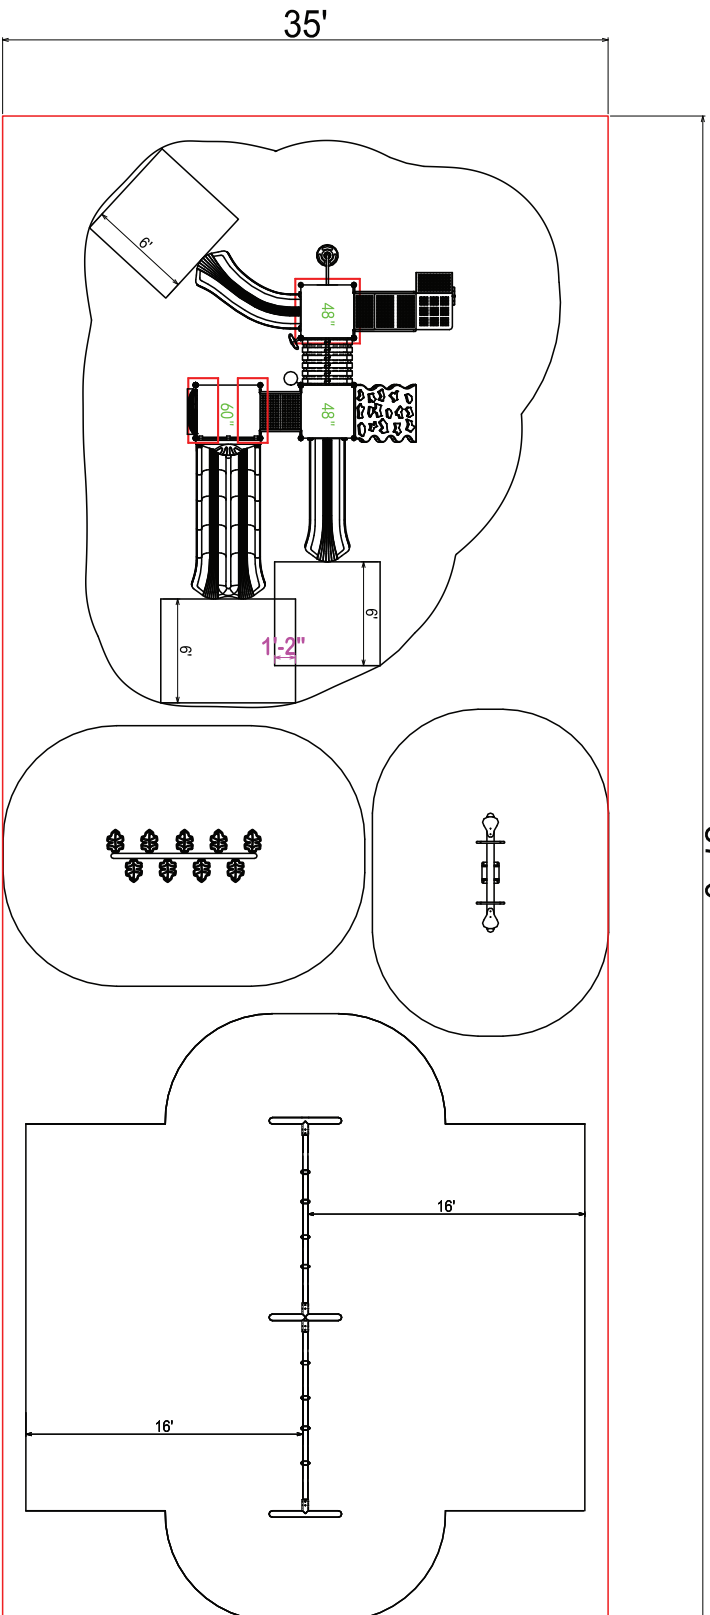

Use Zone: 35' x 87'

Age Group: 2-12

ADA Access: Yes

Occupancy: 26-30

Free Shipping!

**COMPONENTS:** ADA Transfer Station / Ocean Climber / ADA Rise Inter Step / BONGO / Single Right Turn Sectional Slide / Four Leaf Roof / Single Wave Slide Store Panel Below / Single Left Turn Sectional Slide / Ship's Wheel / Double Straight Slide

87'-0"

Compliance:  
 This play structure has been designed to meet the safety requirements established in:  
 - 2010 ADA Standard  
 - ASTM F1487  
 - CPSC Pub #325  
 when the play structure is installed over a properly maintained surfacing material which is in compliance with:  
 - ASTM F1292  
 - ASTM F1951  
 and is appropriate for the highest designated play surface of the structure.

Drawing No.: KP-16/10-SR-1404 Date: 10/08/2022 Scale: To Fit	No.: FS-1601 ASF-350802 Date: 10/08/2022	Structure Size: 20'-6" x 15'-6" x 15'-6" Recommended Use Zone: 87'-0" x 35'-0" Surface Area: 924 Sq Ft	HDPS: 5' Age Group: 2-12 Capacity: 32-36 Weight: 2839 lbs
--	---	--	--