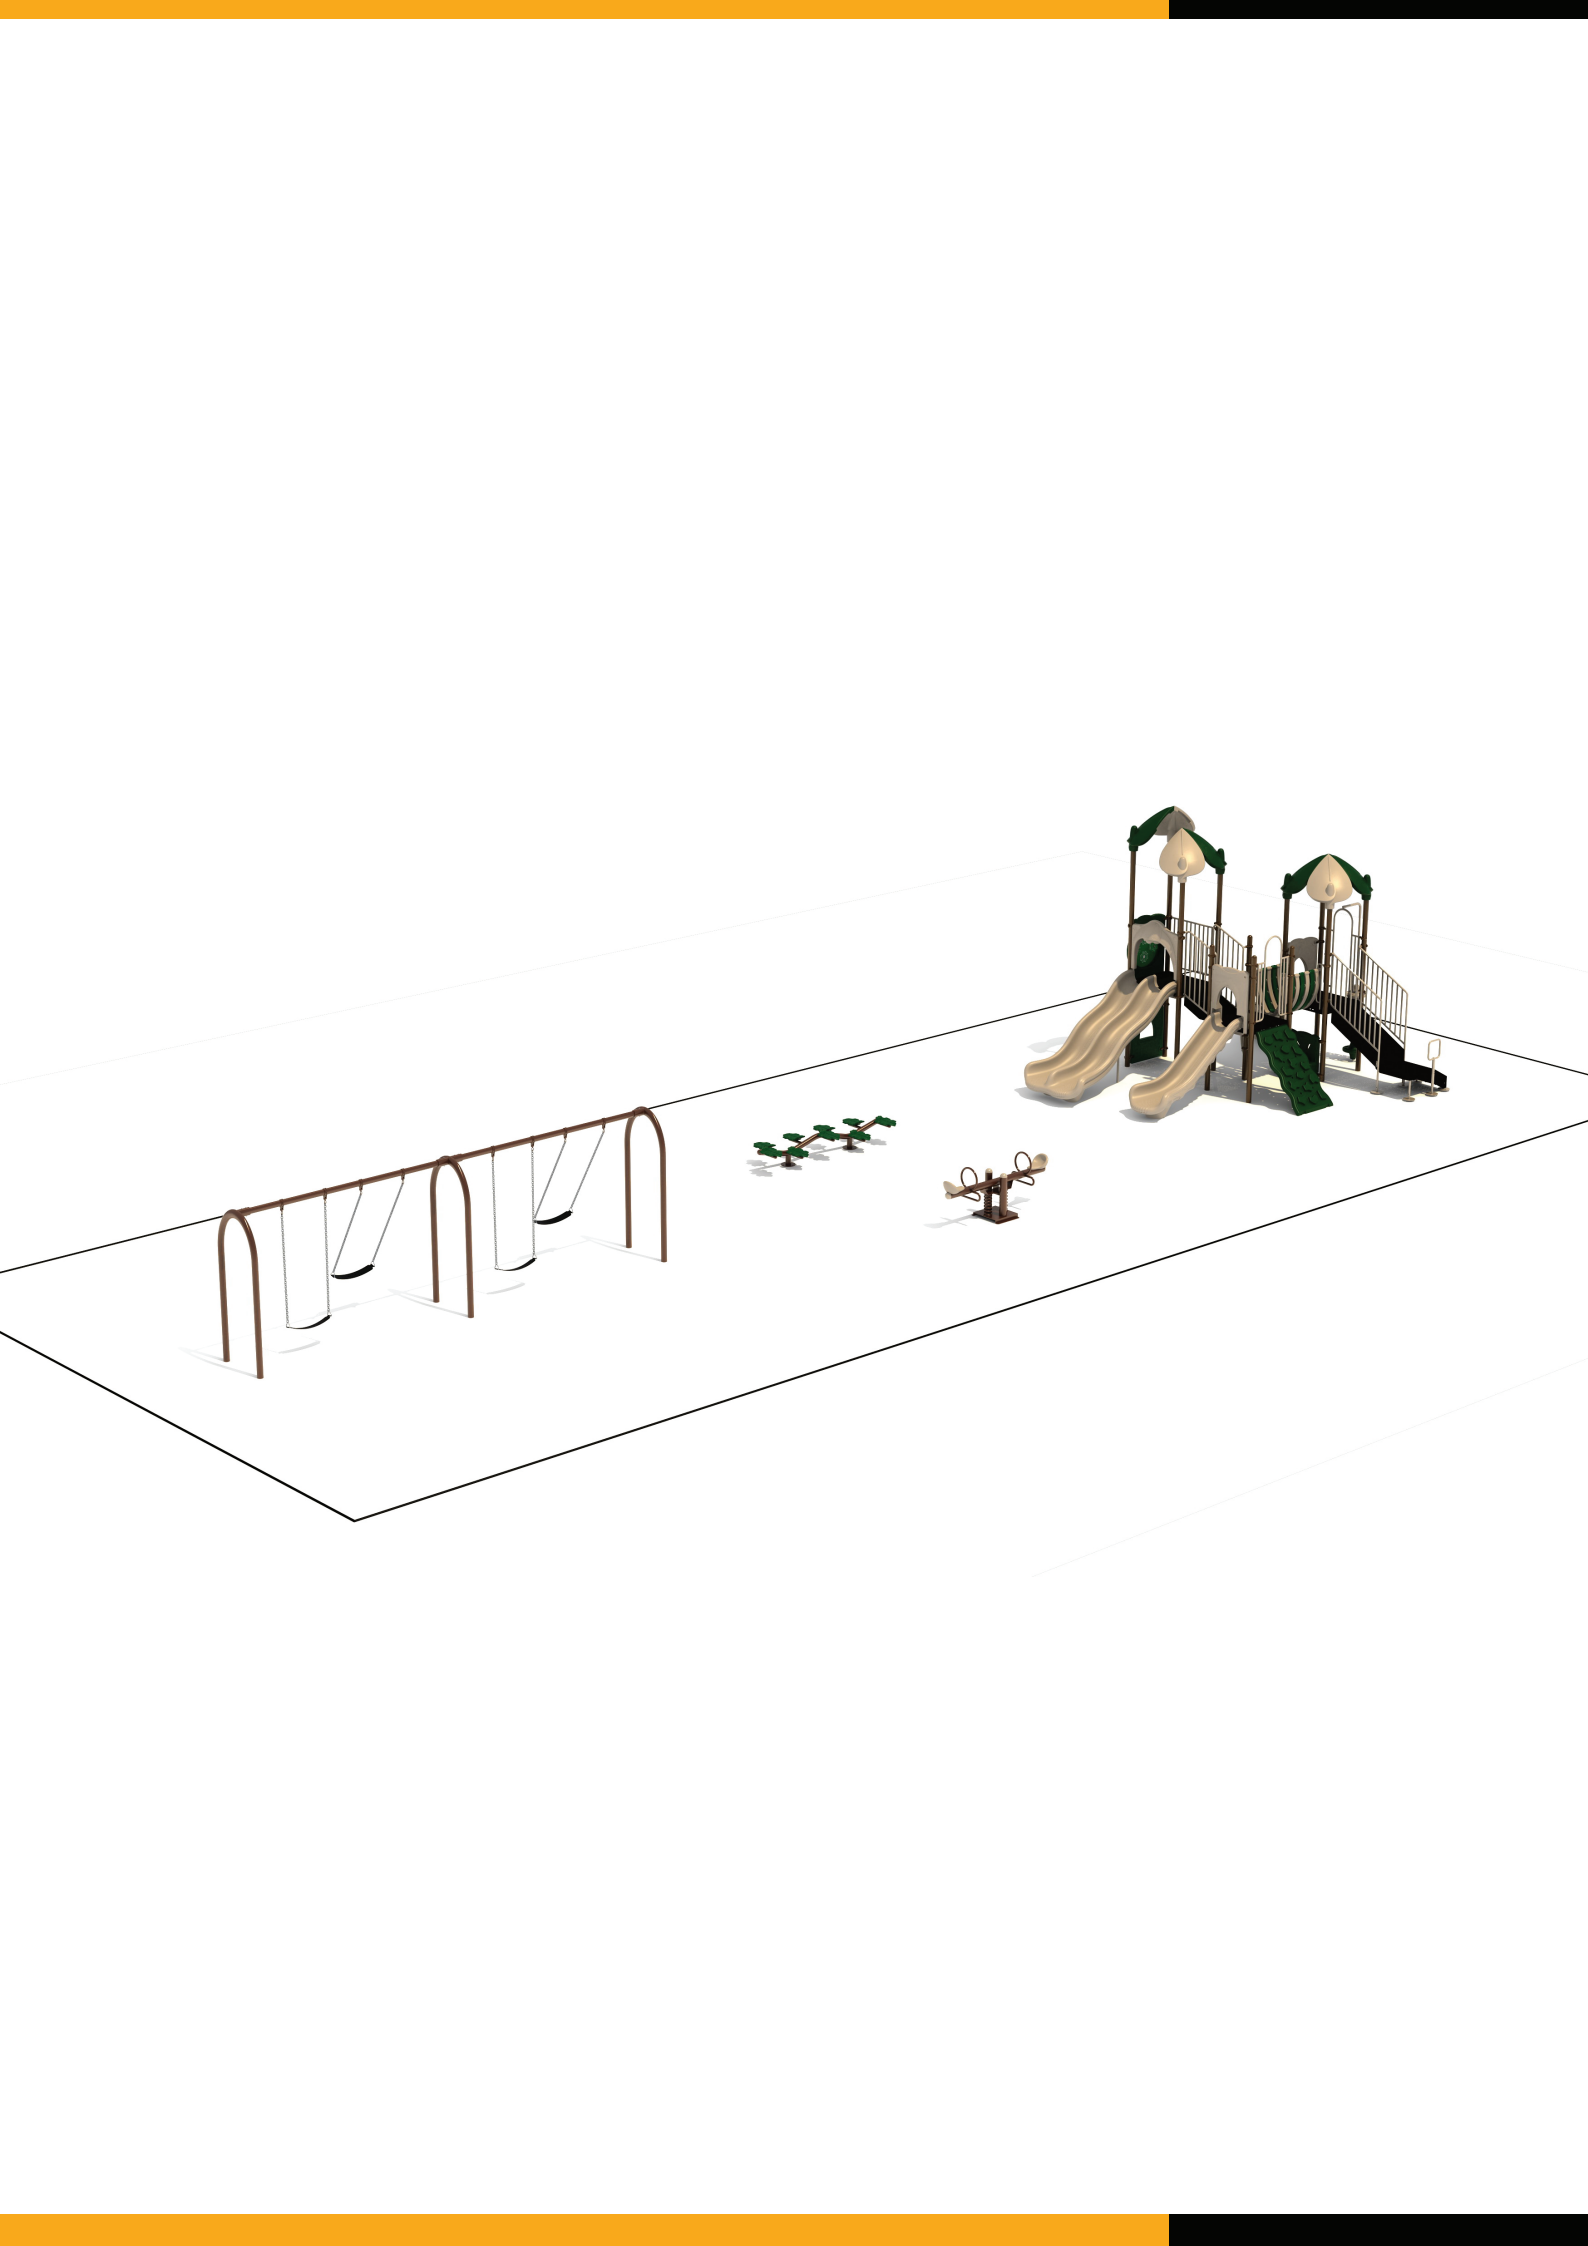

Use Zone: 35' x 87'

Age Group: 2-12

ADA Access: Yes

Occupancy: 26-30

Free Shipping!

**COMPONENTS:** ADA Transfer Station / Ocean Climber / ADA Rise Inter Step / BONGO / Single Right Turn Sectional Slide / Four Leaf Roof / Single Wave Slide Store Panel Below / Single Left Turn Sectional Slide / Ship's Wheel / Double Straight Slide

87'-0"

Compliance:  
 This play structure has been designed to meet the safety requirements established in:  
 - 2010 ADA Standard  
 - ASTM F1487  
 - CPSC Pub #325  
 when the play structure is installed over a properly maintained surfacing material which is in compliance with:  
 - ASTM F1292  
 - ASTM F1951  
 and is appropriate for the highest designated play surface of the structure.

Drawing No.: KP-16/10-SR-1404 Date: 10/08/2022 Scale: To Fit	No.: FS-1601 ASF-350802 Date: 10/08/2022	Structure Size: 20'-6" x 15'-6" x 15'-6" Recommended Use Zone: 87'-0" x 35'-0" Surface Area: 924 Sq Ft	HDPS: 5' Age Group: 2-12 Capacity: 32-36 Weight: 2839 lbs
--	---	--	--