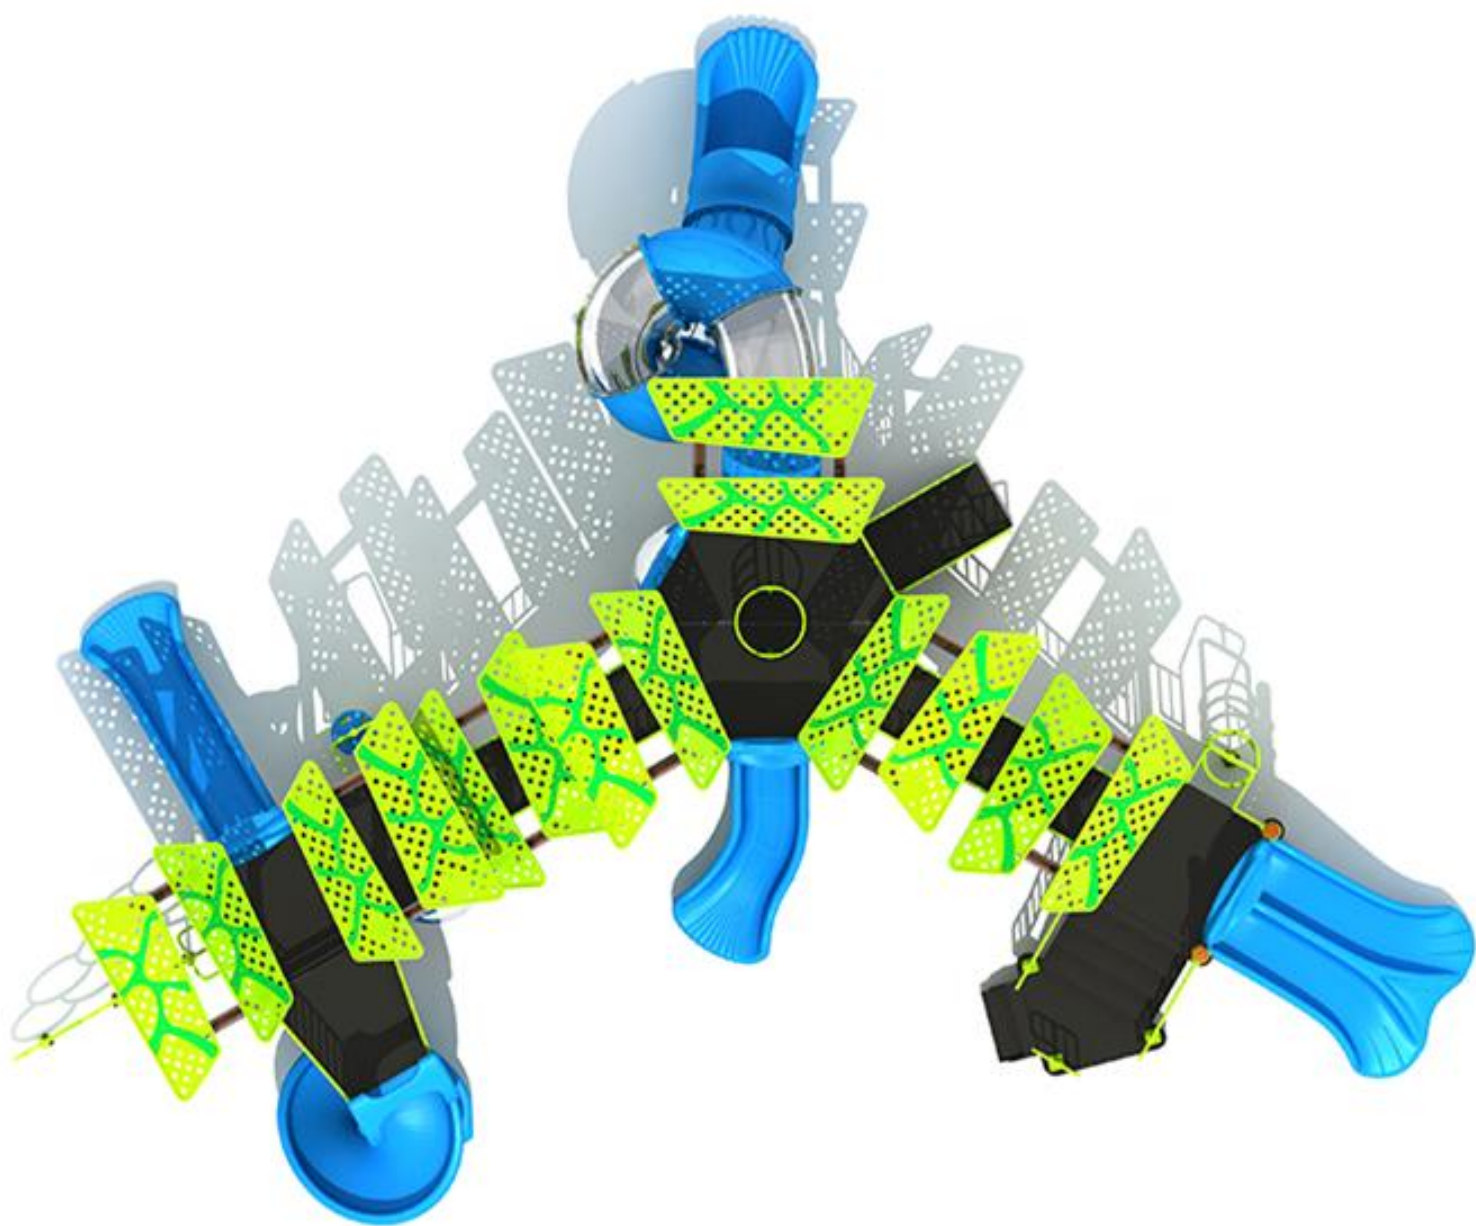

Use Zone: 53ft x 46ft

Age Group: 2-12 years

Free Shipping!

COMPONENT: Floating Tunnel
Tower / Frog Pad Challenge Ladder
/ Ring Swing Challenge Ladder /
Cylinder Spinner / Boulder Climber
/ Single Sectional Slide / Cargo
Climber / Climber / Climber / Crab
Pods / Saddle Slide / Cylinder
Spinner

Metal Color Options

1. red

2. yellow

3. blue

4. aquamarine

5. purple

6. dark green

7. brown

8. black

9. light green

10. silver

11. grey

12. orange

Plastic Color Options

1

2