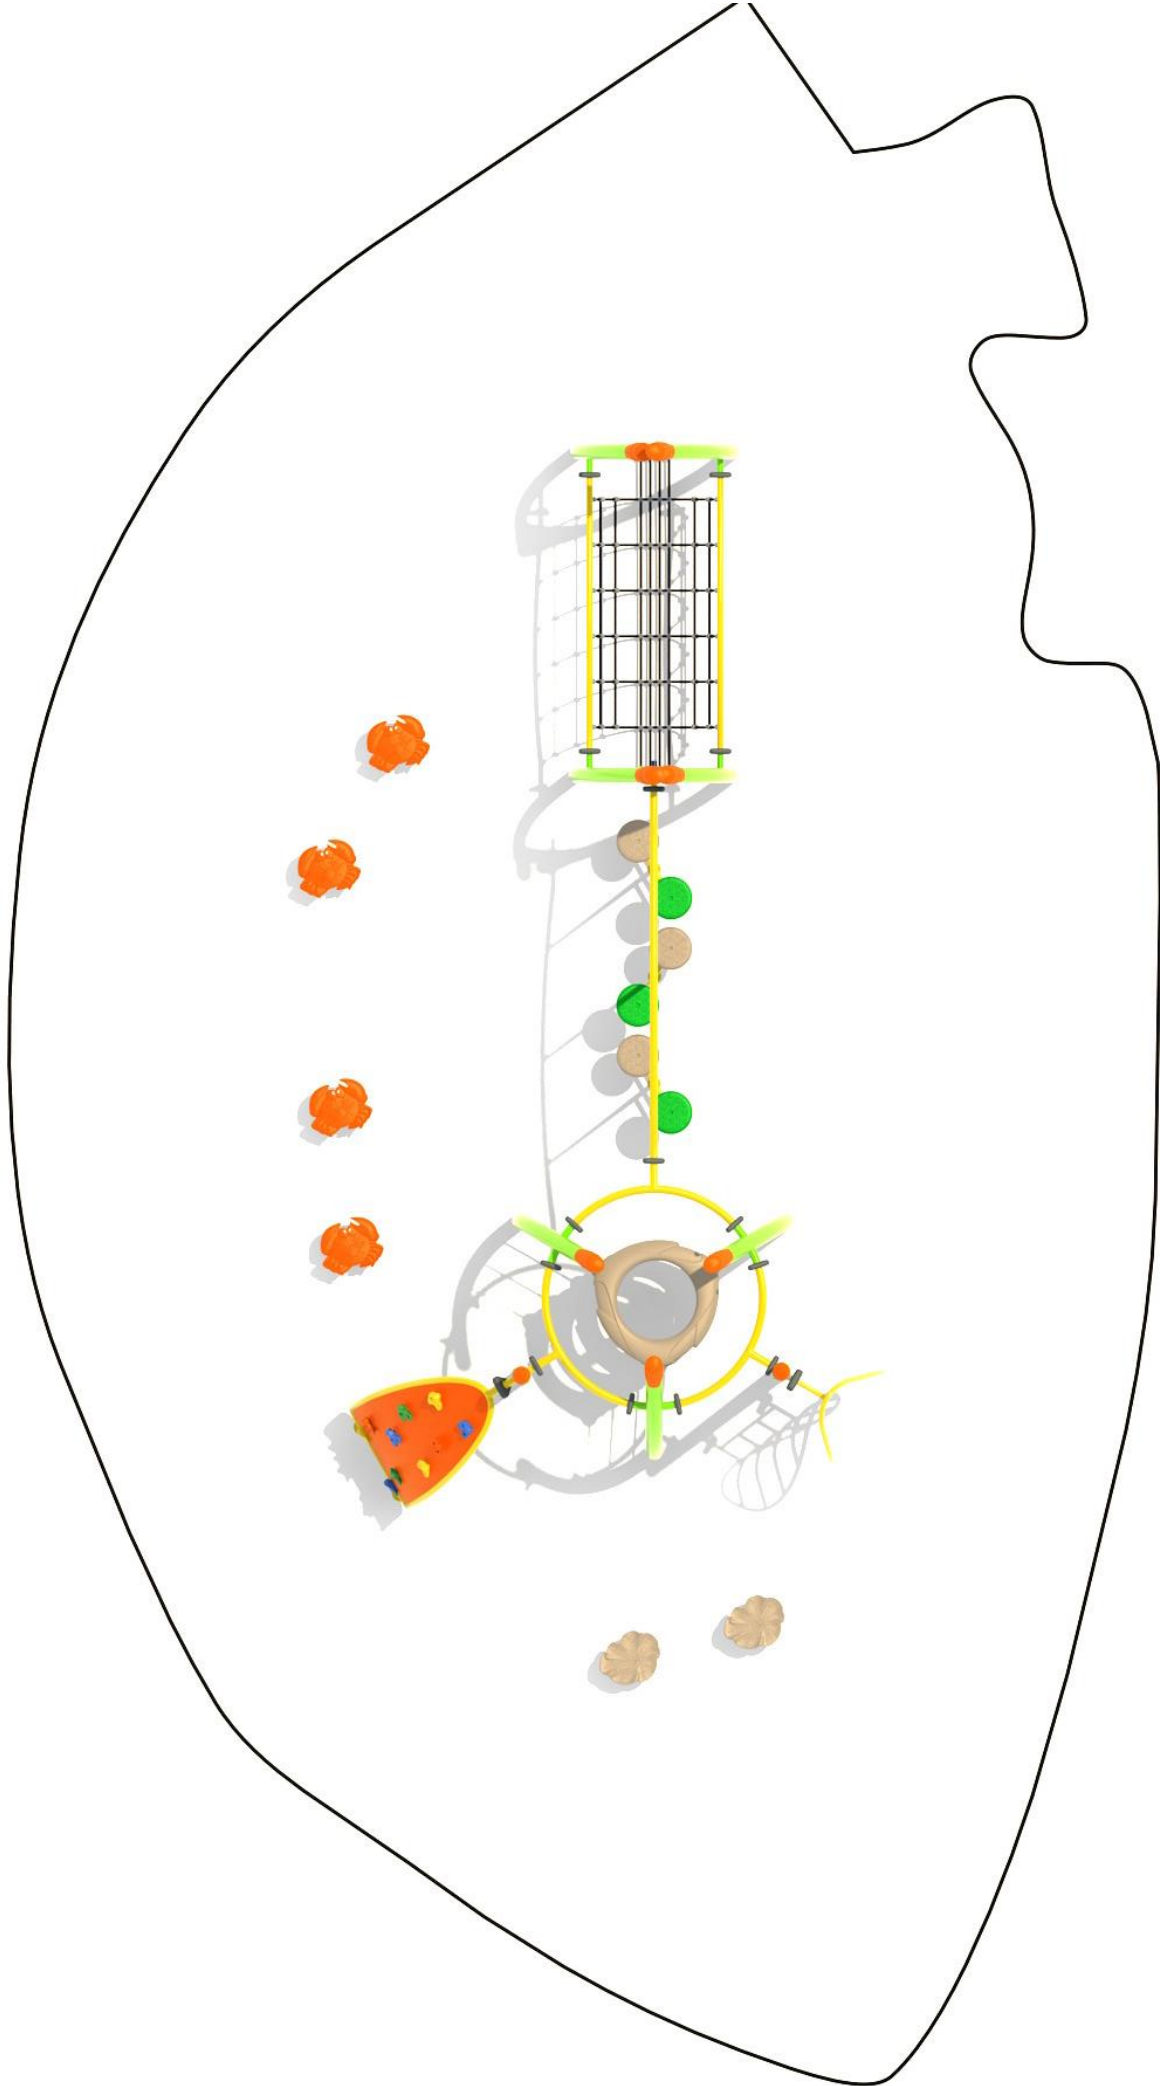

**Use Zone: 36' 10" x 21' 11"**

**ADA Access: Yes**

**Age Group: 5 - 12**

**Occupancy: 18 - 22**

**Free Shipping!**

**COMPONENT:** Floating Tunnel  
Tower / Frog Pad Challenge Ladder  
/ Ring Swing Challenge Ladder /  
Cylinder Spinner / Boulder Climber  
/ Single Sectional Slide / Cargo  
Climber / Climber / Climber / Crab  
Pods / Saddle Slide / Cylinder  
Spinner

# COLOR SCHEMES