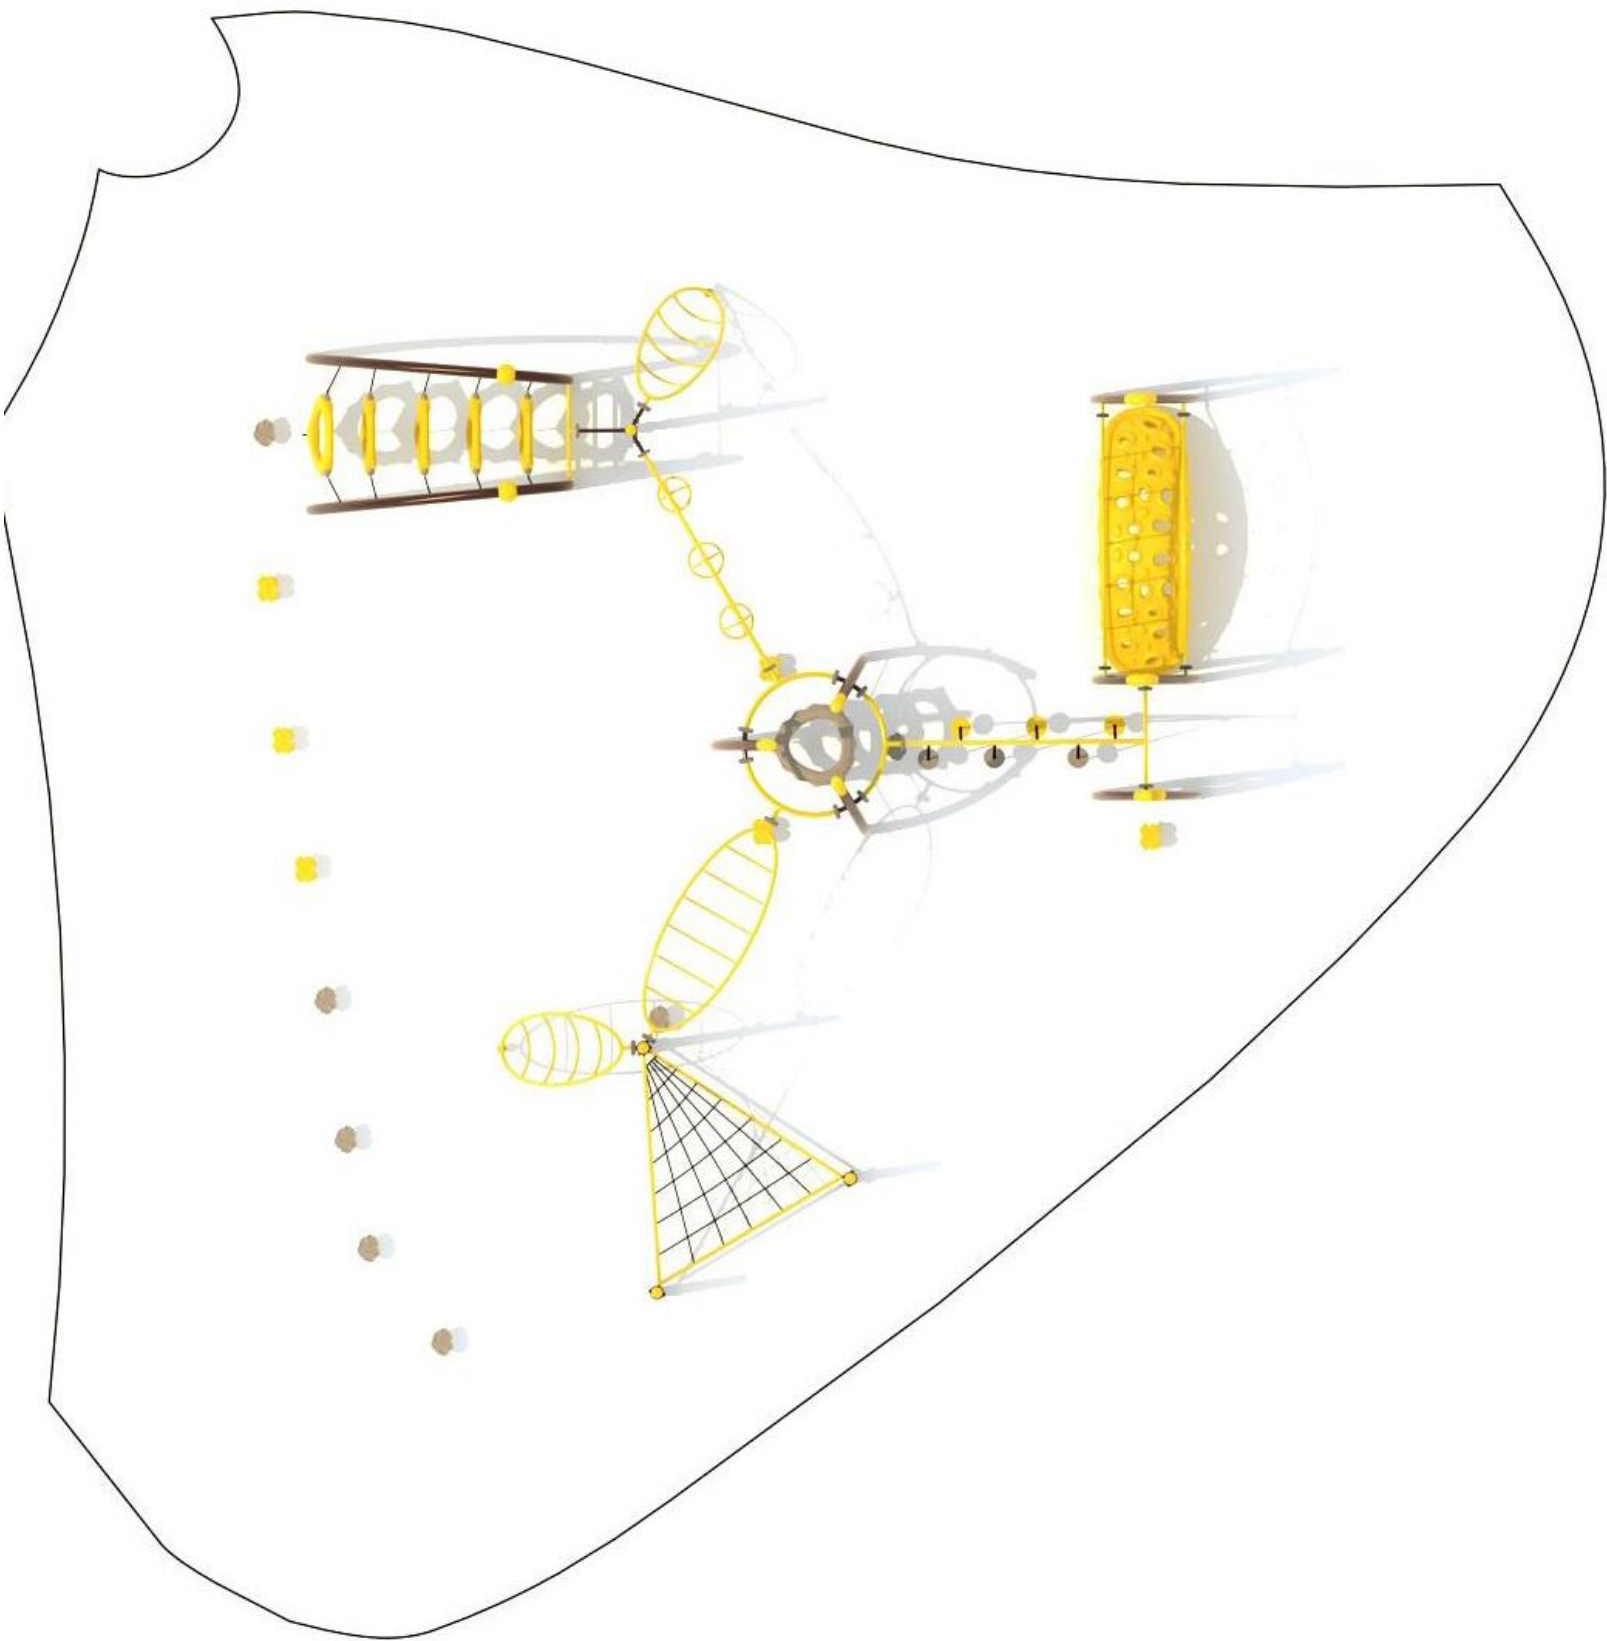

Use Zone: 43'6" x 45'2"

ADA Access: Yes

Age Group: 5 - 12

Occupancy: 32 - 36

Free Shipping!

COMPONENT: Floating Tunnel
Tower / Frog Pad Challenge Ladder
/ Ring Swing Challenge Ladder /
Cylinder Spinner / Boulder Climber
/ Single Sectional Slide / Cargo
Climber / Climber / Climber / Crab
Pods / Saddle Slide / Cylinder
Spinner