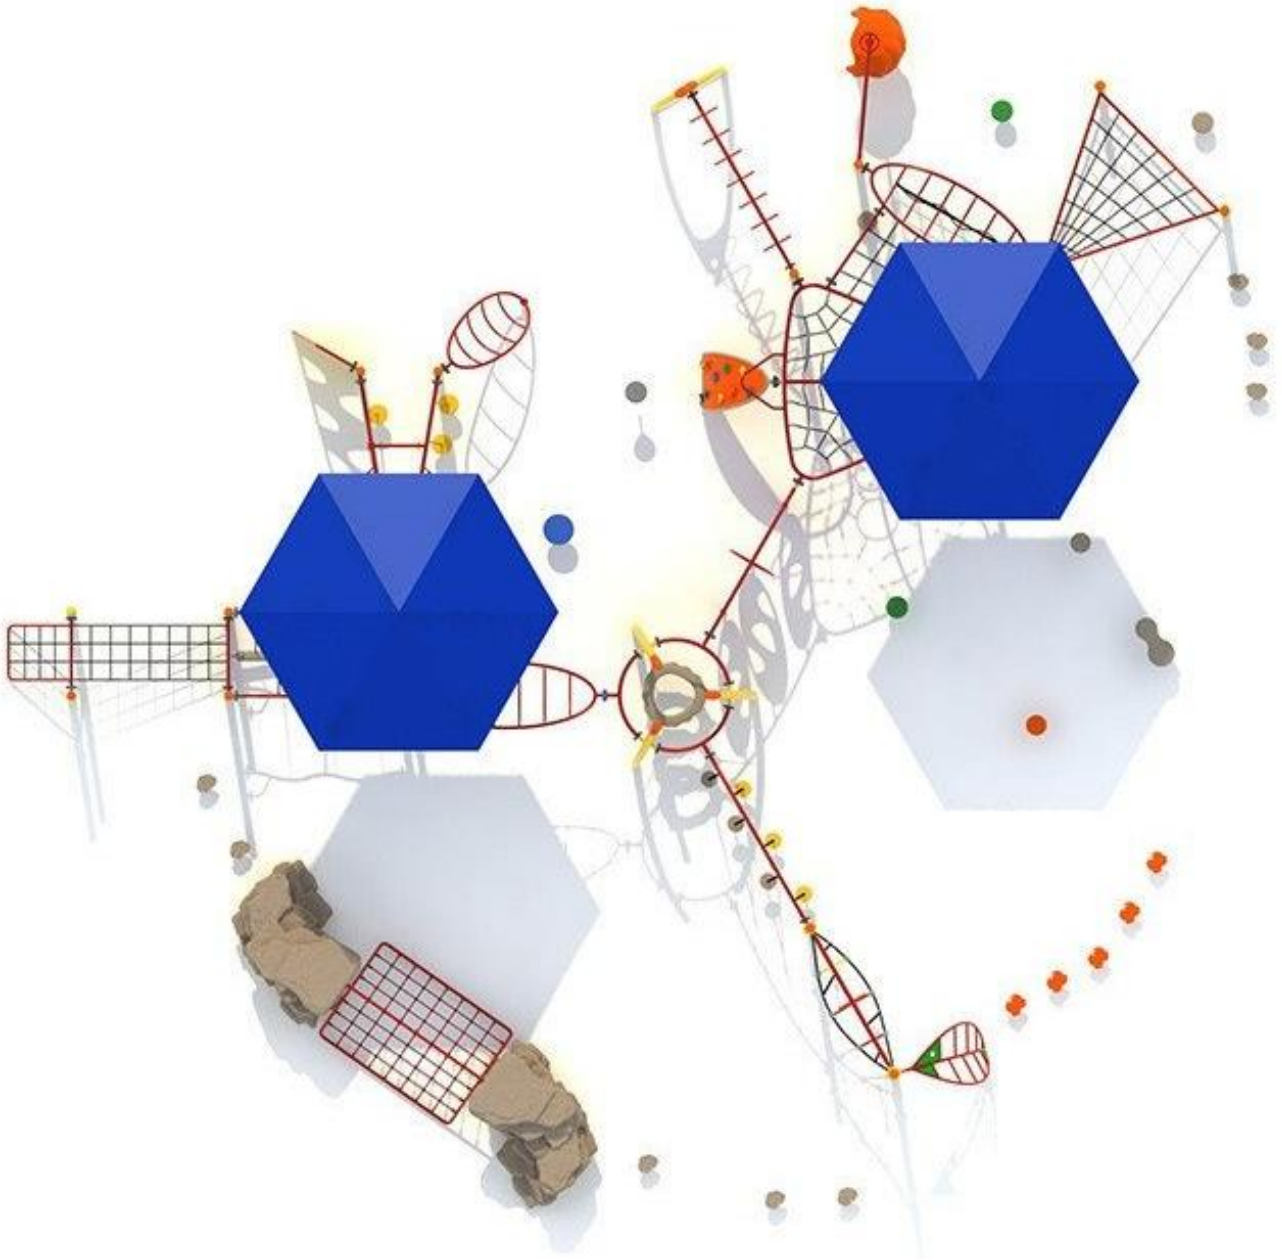

Use Zone: 68' x 67'

Age Group: 5-12 years

Occupancy: 98 to 102

Free Shipping!

COMPONENT: Floating Tunnel
Tower / Frog Pad Challenge Ladder
/ Ring Swing Challenge Ladder /
Cylinder Spinner / Boulder Climber
/ Single Sectional Slide / Cargo
Climber / Climber / Climber / Crab
Pods / Saddle Slide / Cylinder
Spinner