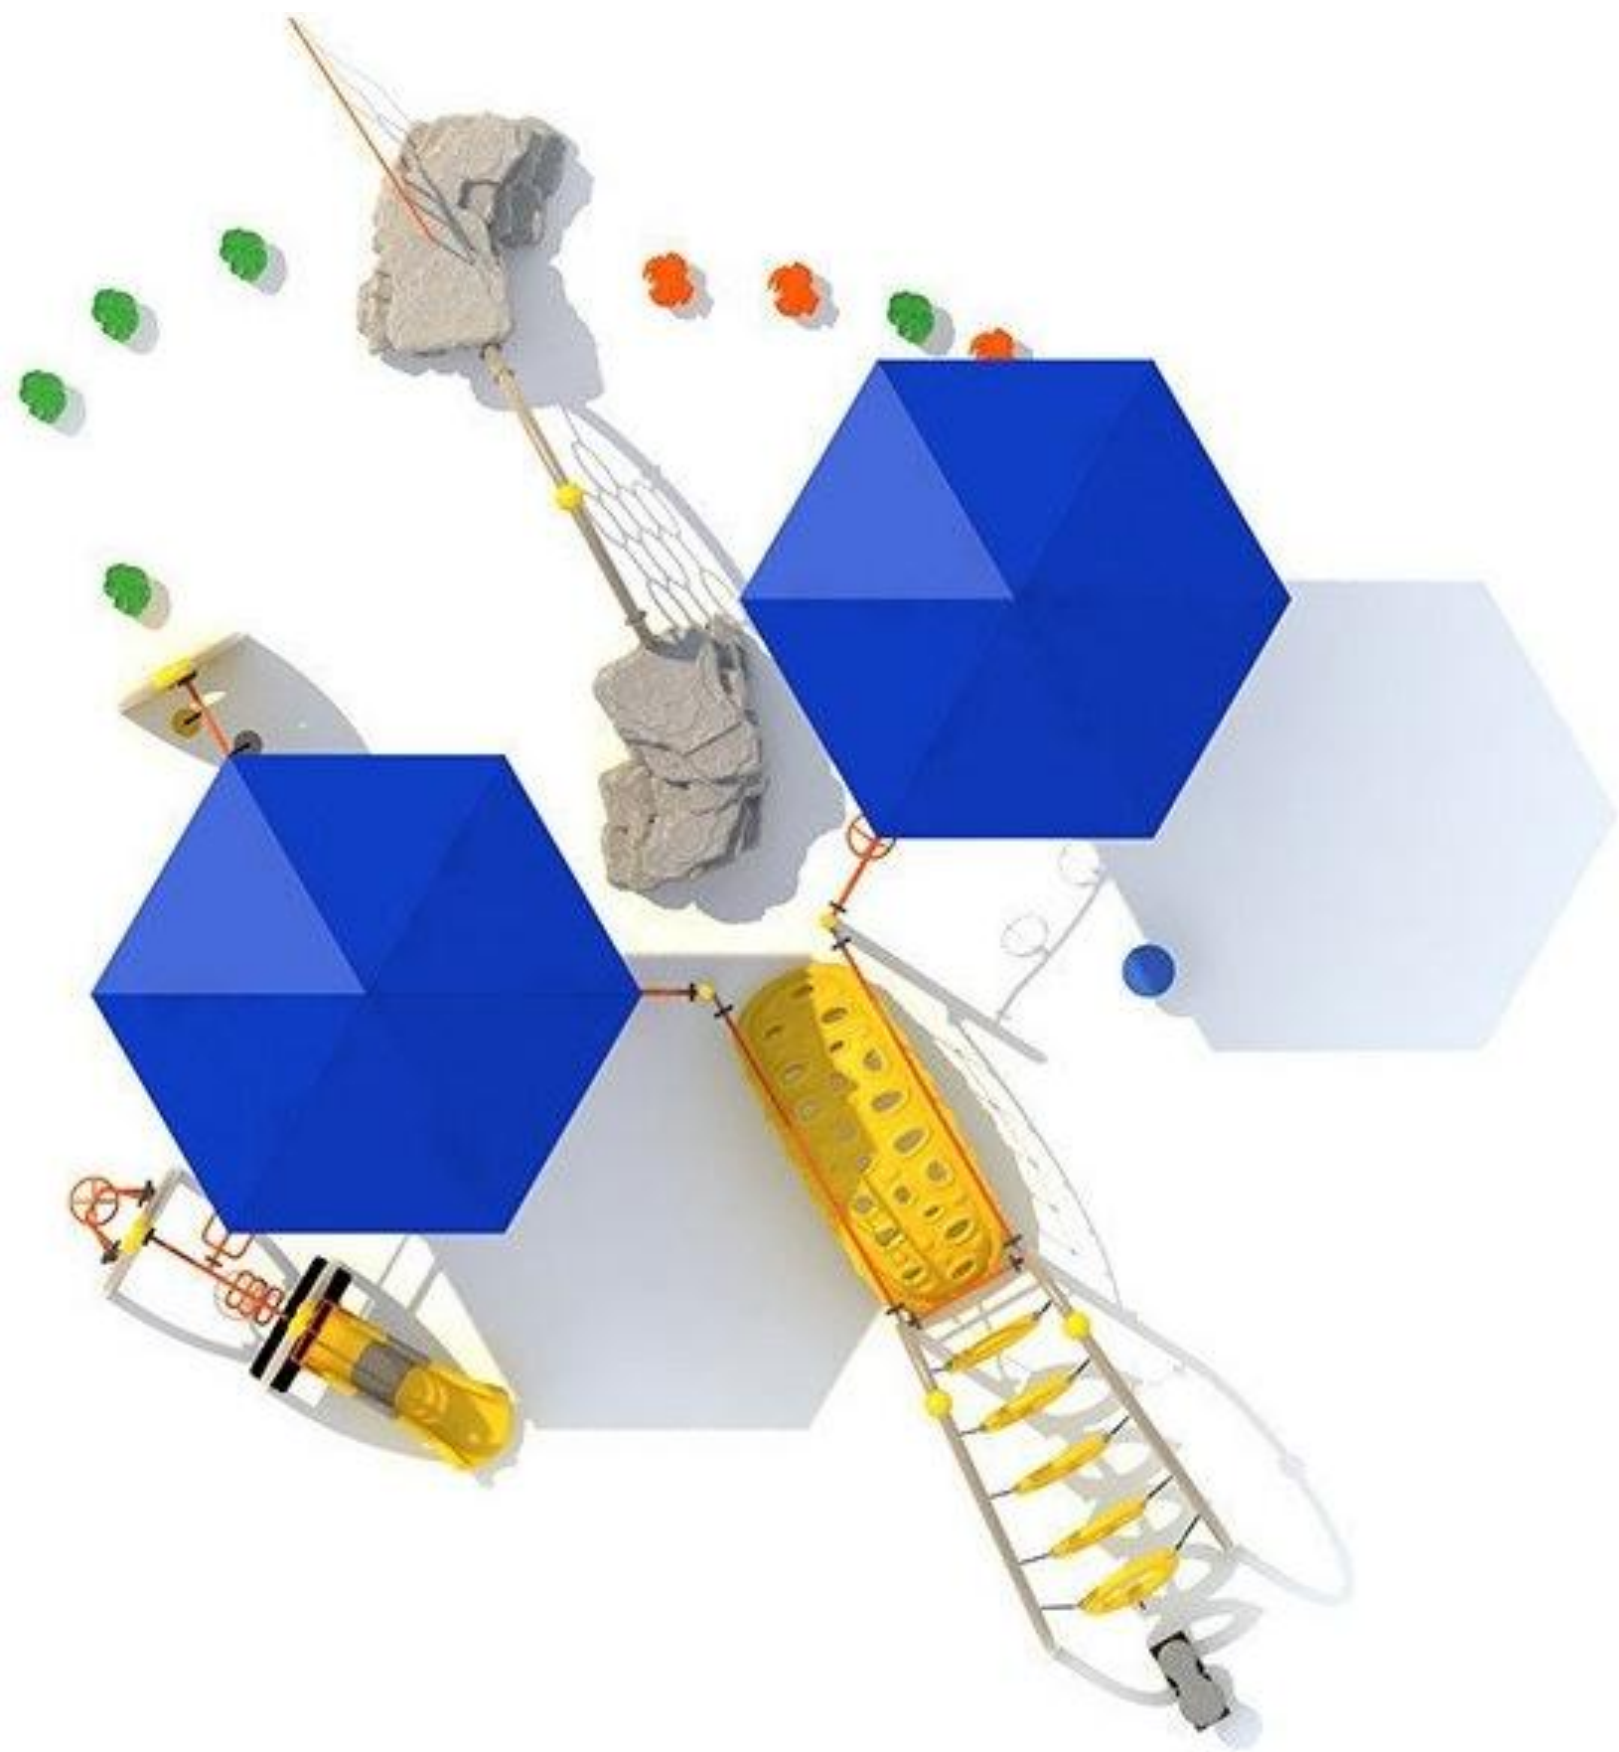

Use Zone: 56'8" x 47'11"

Age Group: 5-12 years

Occupancy: 48 to 52

Free Shipping!

COMPONENT: Floating Tunnel Tower / Frog Pad Challenge Ladder / Ring Swing Challenge Ladder / Cylinder Spinner / Boulder Climber / Single Sectional Slide / Cargo Climber / Climber / Climber / Crab Pods / Saddle Slide / Cylinder Spinner