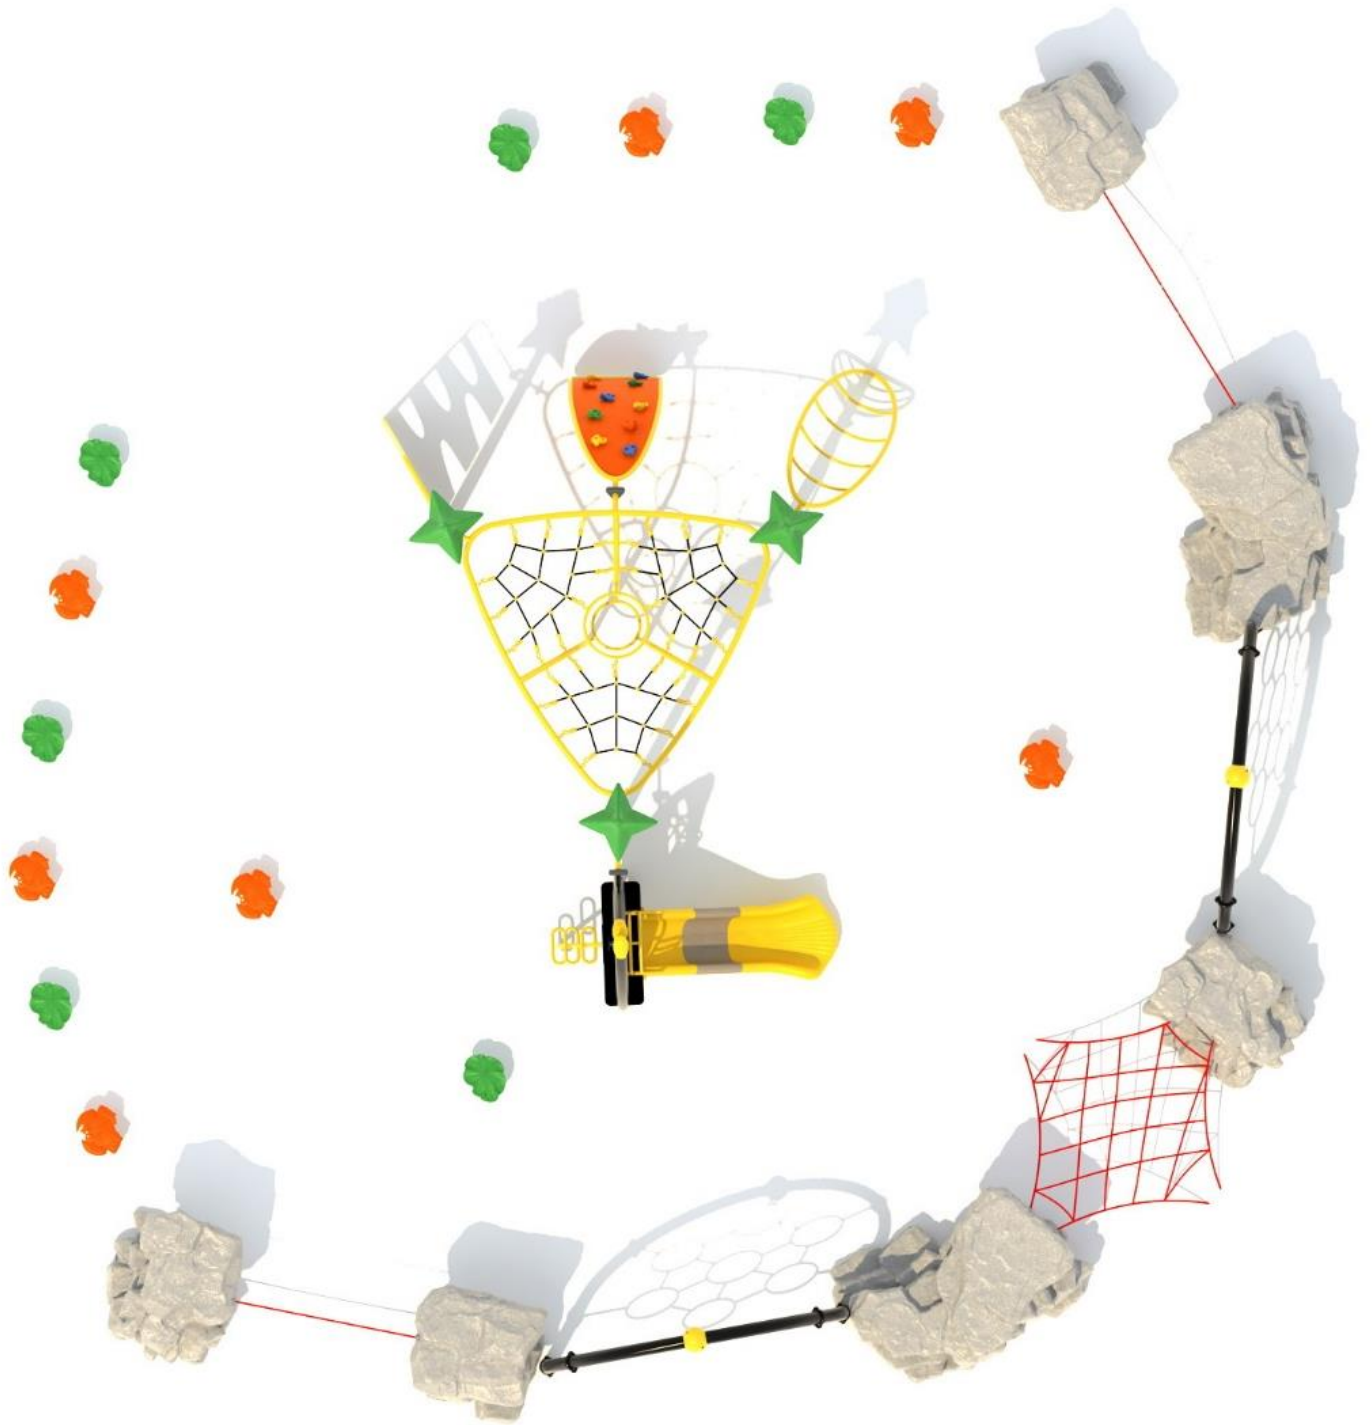

Use Zone: 53ft x 53ft

Age Group: 5 to 12 years

Occupancy: 56-60 children

Free Shipping!

COMPONENT: Floating Tunnel
Tower / Frod Pad Challenge Ladder
/ Ring Swing Challenge Ladder /
Cylinder Spinner / Boulder Climber
/ Single Sectional Slide / Cargo
Climber / Climber / Climber / Crab
Pods / Saddle Slide / Cylinder
Spinner

53'7"

41'7"

56'6"

44'6"

COLOR SCHEMES

FOREST- NATURAL

- Brown - Posts
- Dark Green - Plastic
- Tan - Plastic
- Tan - Metal Accessories

ISLAND FUN