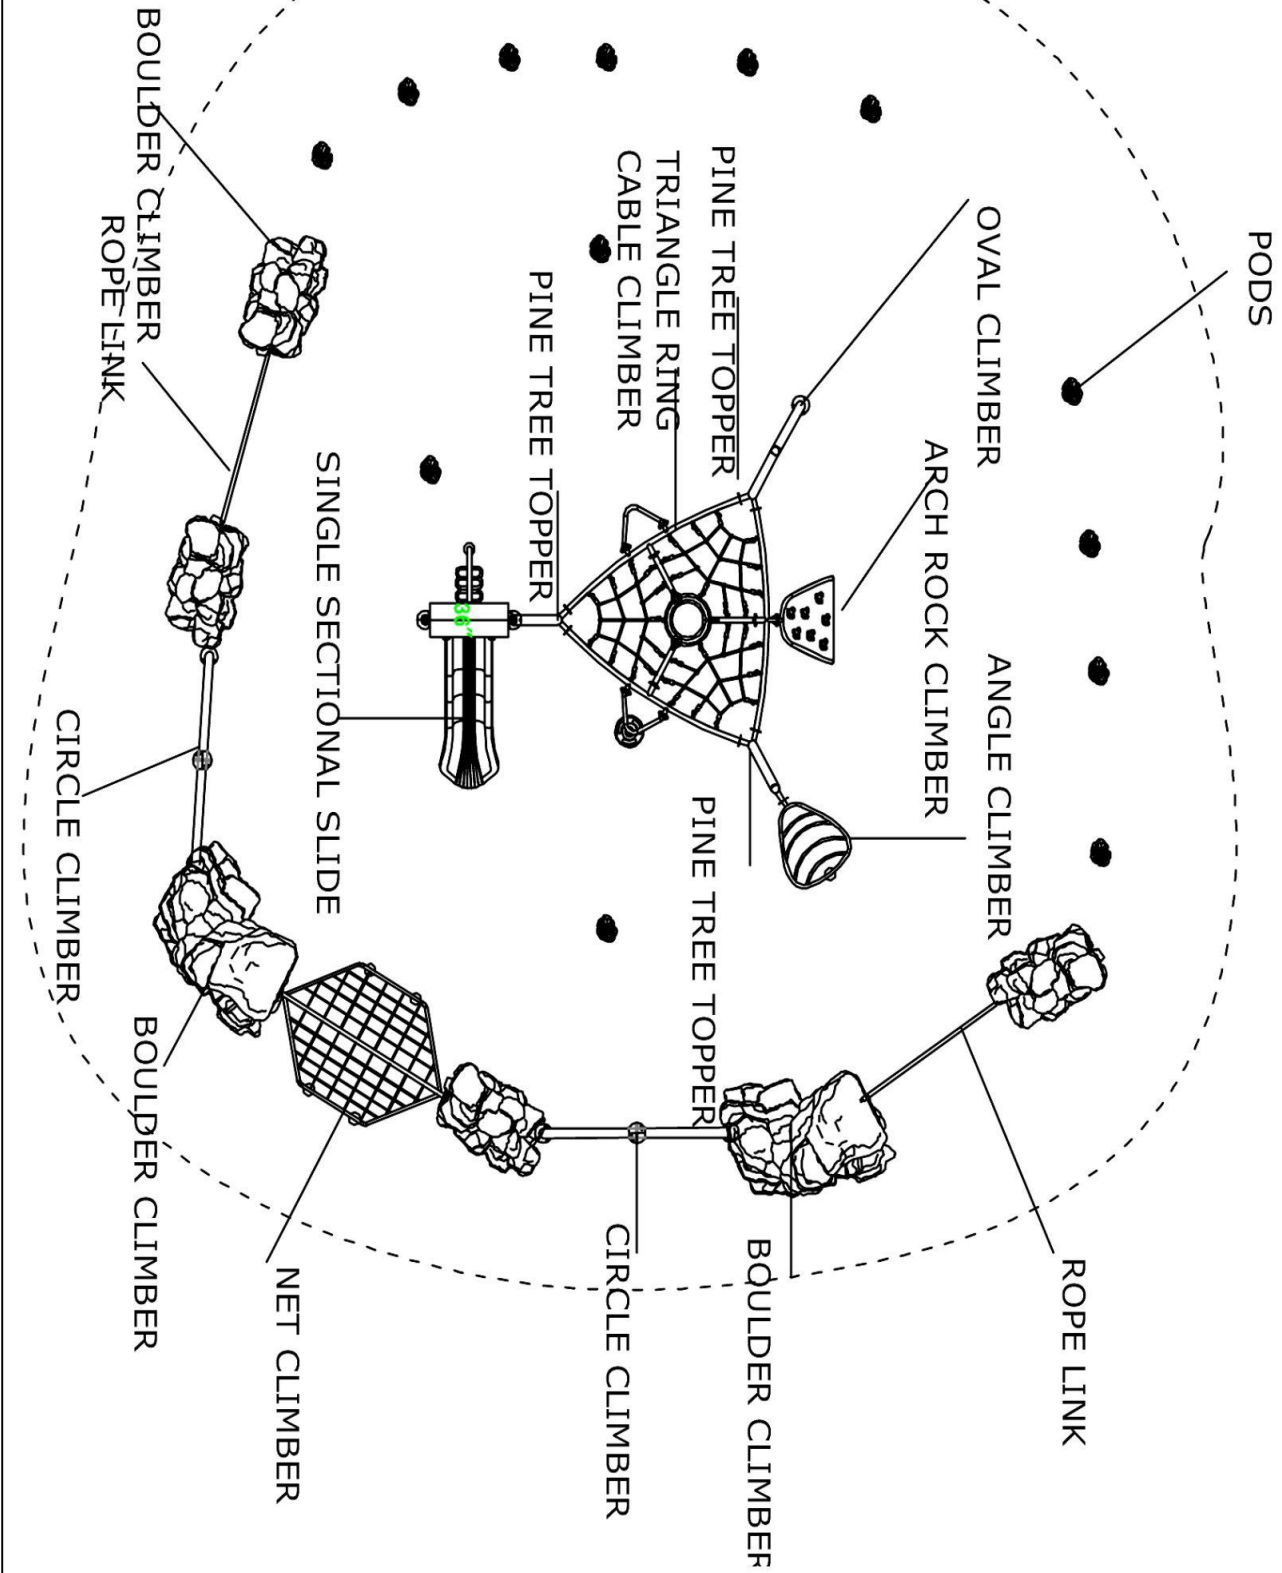

Use Zone: 53ft x 53ft

Age Group: 5 to 12 years

Occupancy: 56-60 children

Free Shipping!

COMPONENT: Floating Tunnel
Tower / Frod Pad Challenge Ladder
/ Ring Swing Challenge Ladder /
Cylinder Spinner / Boulder Climber
/ Single Sectional Slide / Cargo
Climber / Climber / Climber / Crab
Pods / Saddle Slide / Cylinder
Spinner

53'7"

41'7"

56'6"

44'6"

COLOR SCHEMES

FOREST- NATURAL

- Brown - Posts
- Dark Green - Plastic
- Tan - Plastic
- Tan - Metal Accessories

ISLAND FUN