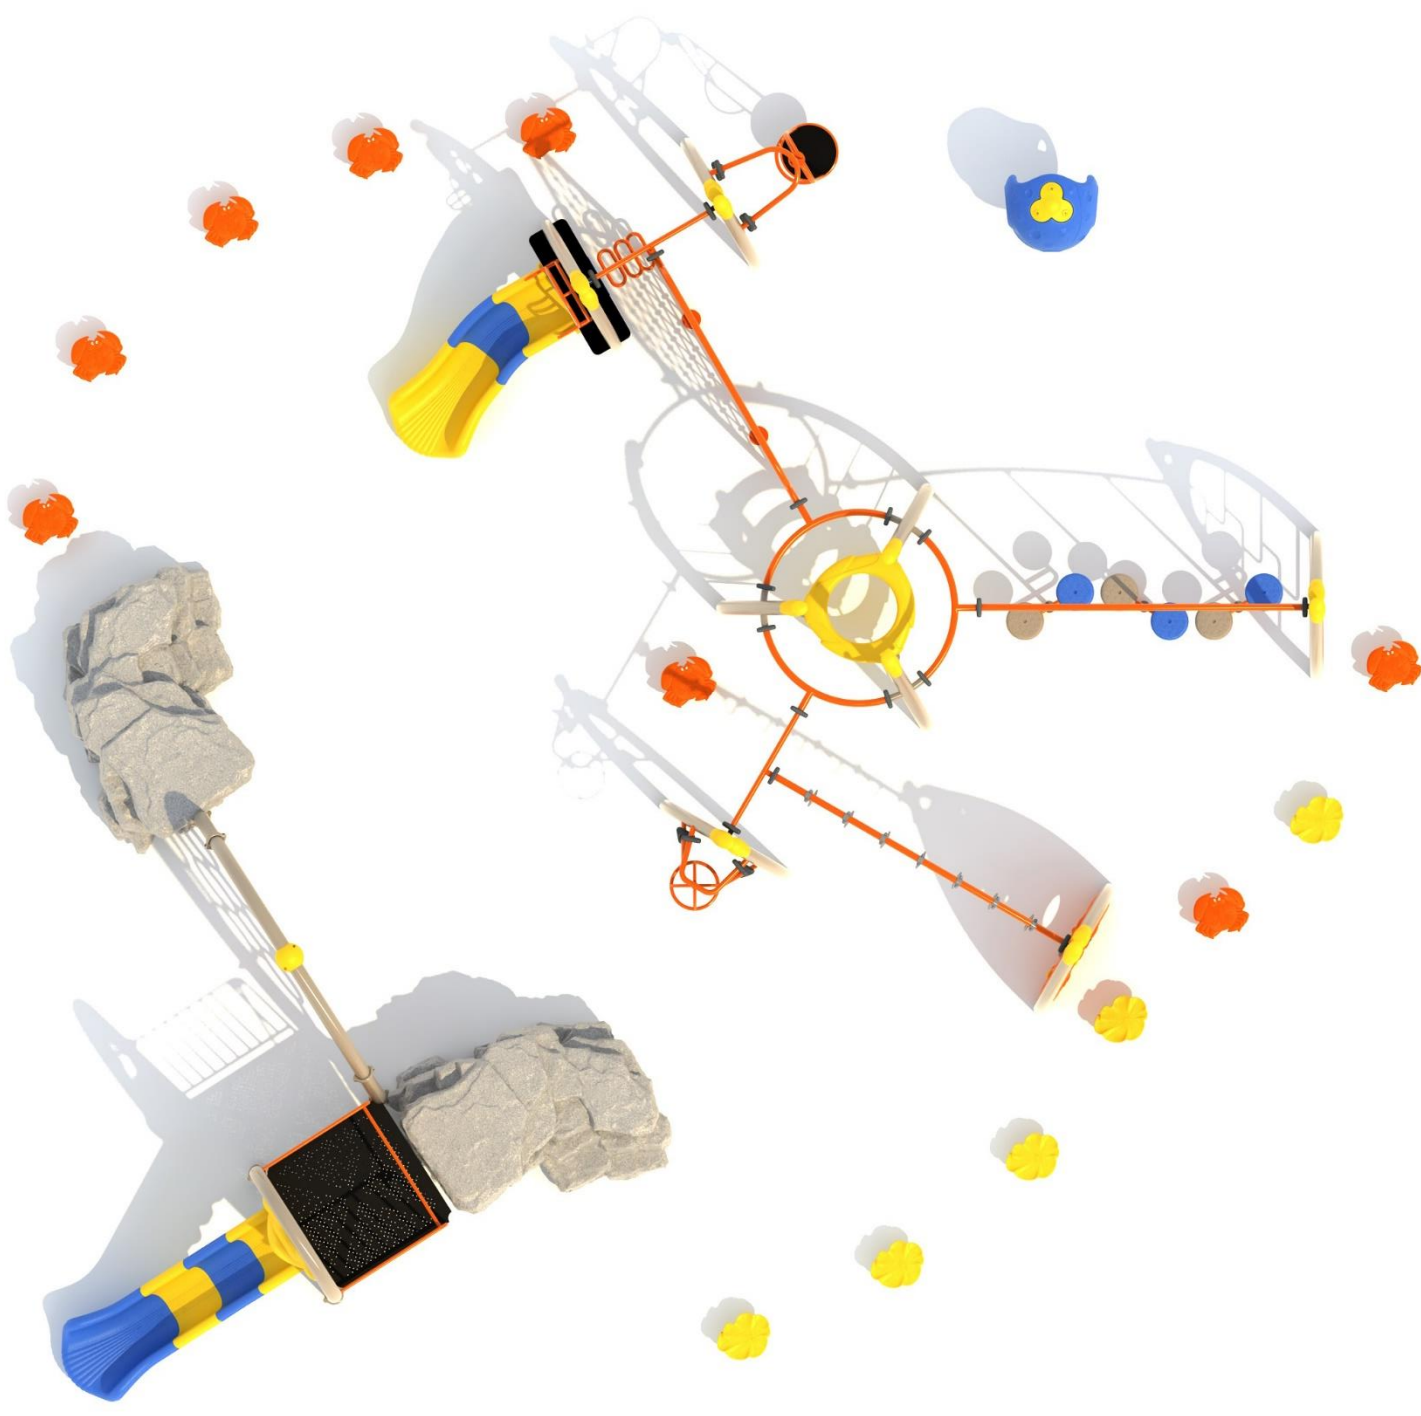

Use Zone: 53ft x 51ft

Age Group: 5 to 12 years

Occupancy: 36-40 children

Free Shipping!

COMPONENT: Floating Tunnel
Tower / Frod Pad Challenge Ladder
/ Ring Swing Challenge Ladder /
Cylinder Spinner / Boulder Climber
/ Single Sectional Slide / Cargo
Climber / Climber / Climber / Crab
Pods / Saddle Slide / Cylinder
Spinner