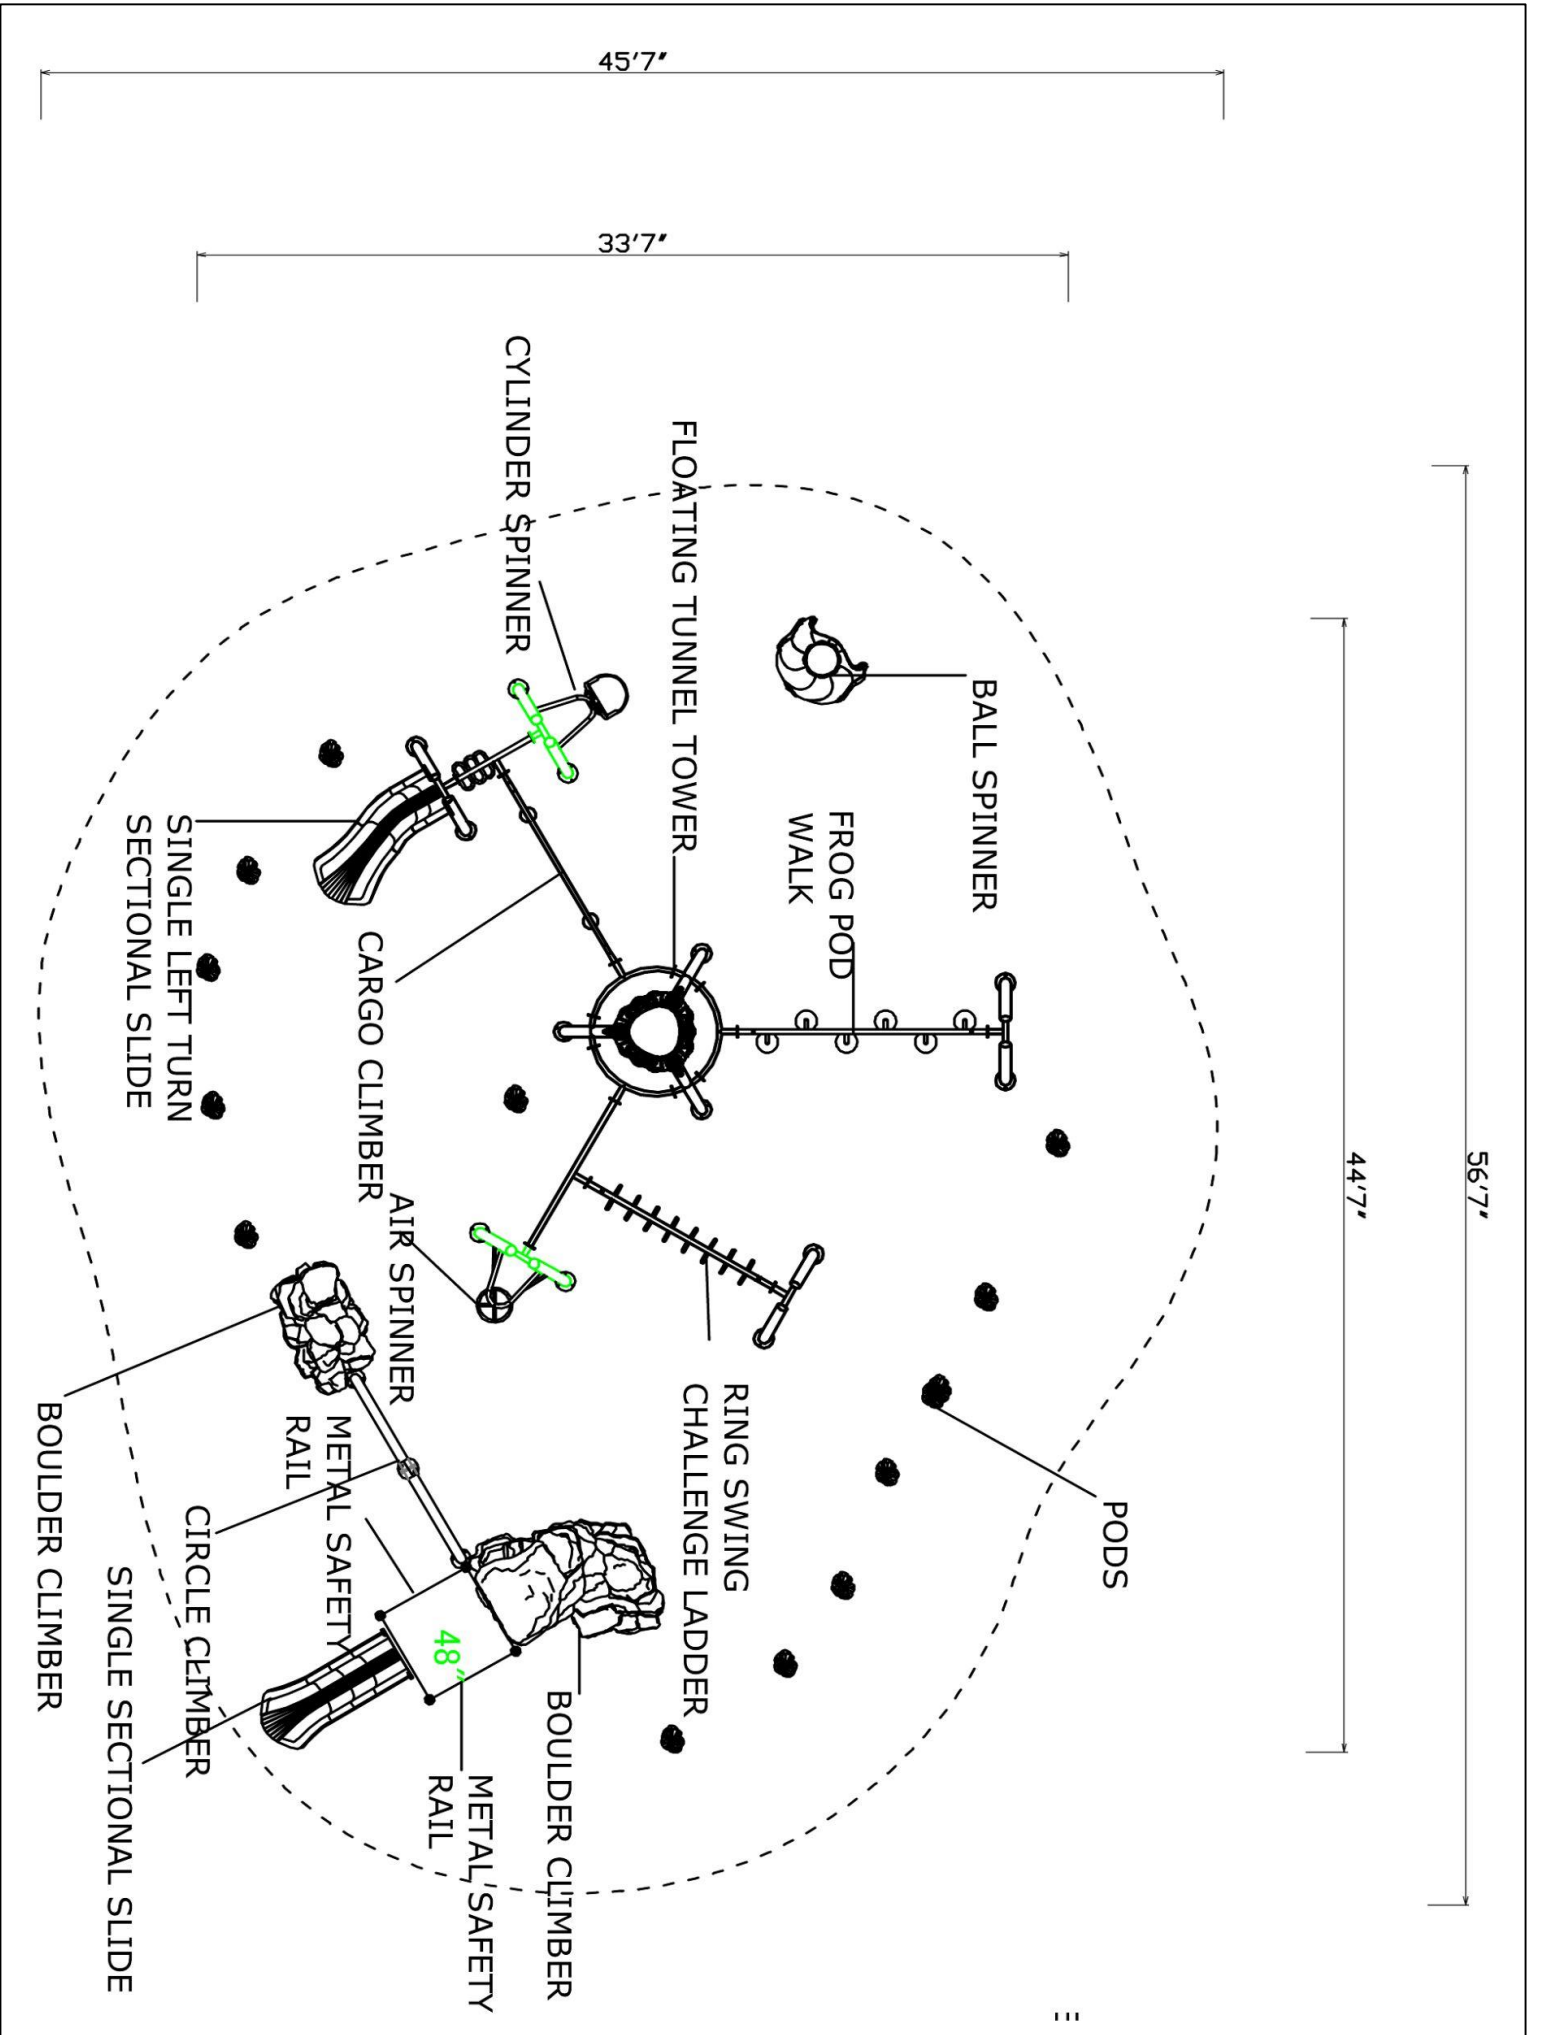

Use Zone: 53ft x 51ft

Age Group: 5 to 12 years

Occupancy: 36-40 children

Free Shipping!

COMPONENT: Floating Tunnel
Tower / Frod Pad Challenge Ladder
/ Ring Swing Challenge Ladder /
Cylinder Spinner / Boulder Climber
/ Single Sectional Slide / Cargo
Climber / Climber / Climber / Crab
Pods / Saddle Slide / Cylinder
Spinner

PATRIOT

- White - Posts
- Pacific Blue - Plastic
- Primary Red - Plastic
- Tan - Metal Accessories

LAKEWOOD

- Brown - Posts
- Pacific Blue - Plastic
- Sunglow Yellow - Plastic
- Tan - Plastic
- Tan - Metal Accessories

Post & Metal

Double Color Polyethylene

.75-inch

.48-inch

.24-inch

Blow Mold Plastic

Roto Mold Plastic

Single Color Polyethylene