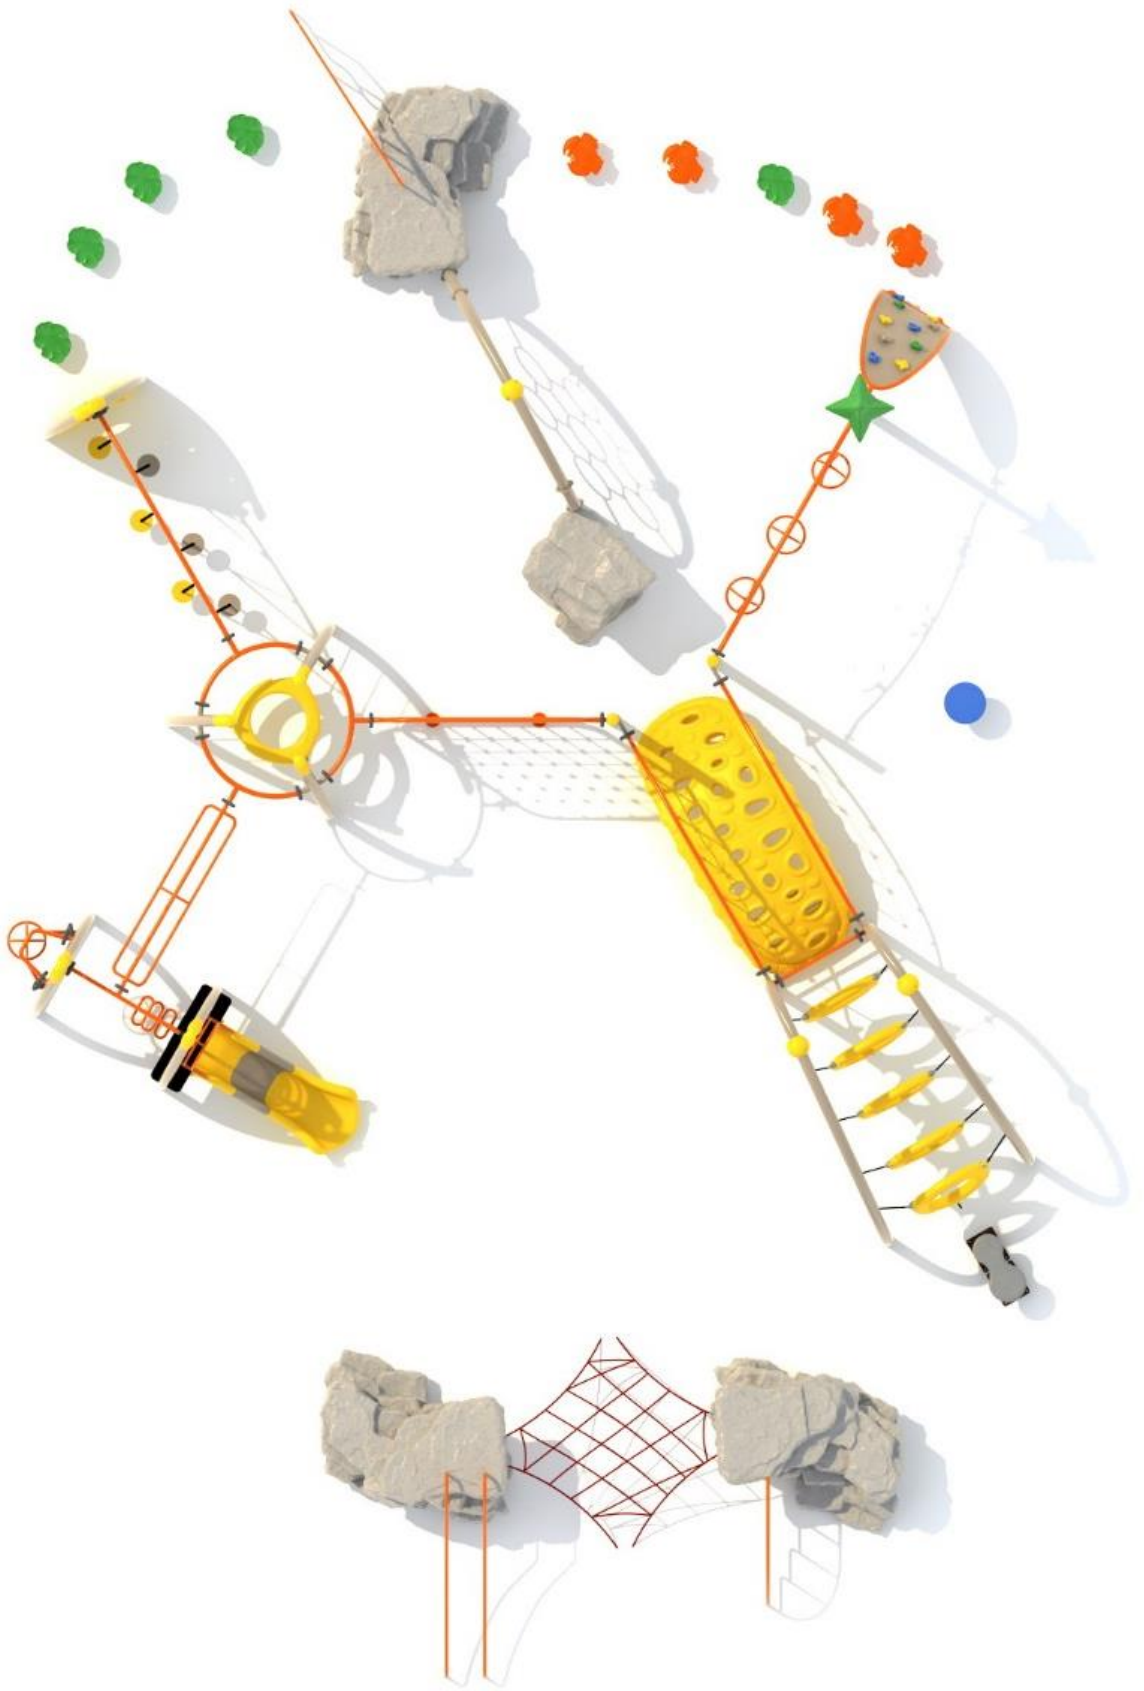

Use Zone: 68ft x 54ft

Age Group: 5 to 12 years

Occupancy: 56-60 children

Free Shipping!

COMPONENT: Floating Tunnel
Tower / Frod Pad Challenge Ladder
/ Ring Swing Challenge Ladder /
Cylinder Spinner / Boulder Climber
/ Single Sectional Slide / Cargo
Climber / Climber / Climber / Crab
Pods / Saddle Slide / Cylinder
Spinner

Post & Metal

Double Color Polyethylene

.75-inch

.48-inch

.24-inch

Blow Mold Plastic

Roto Mold Plastic

Single Color Polyethylene