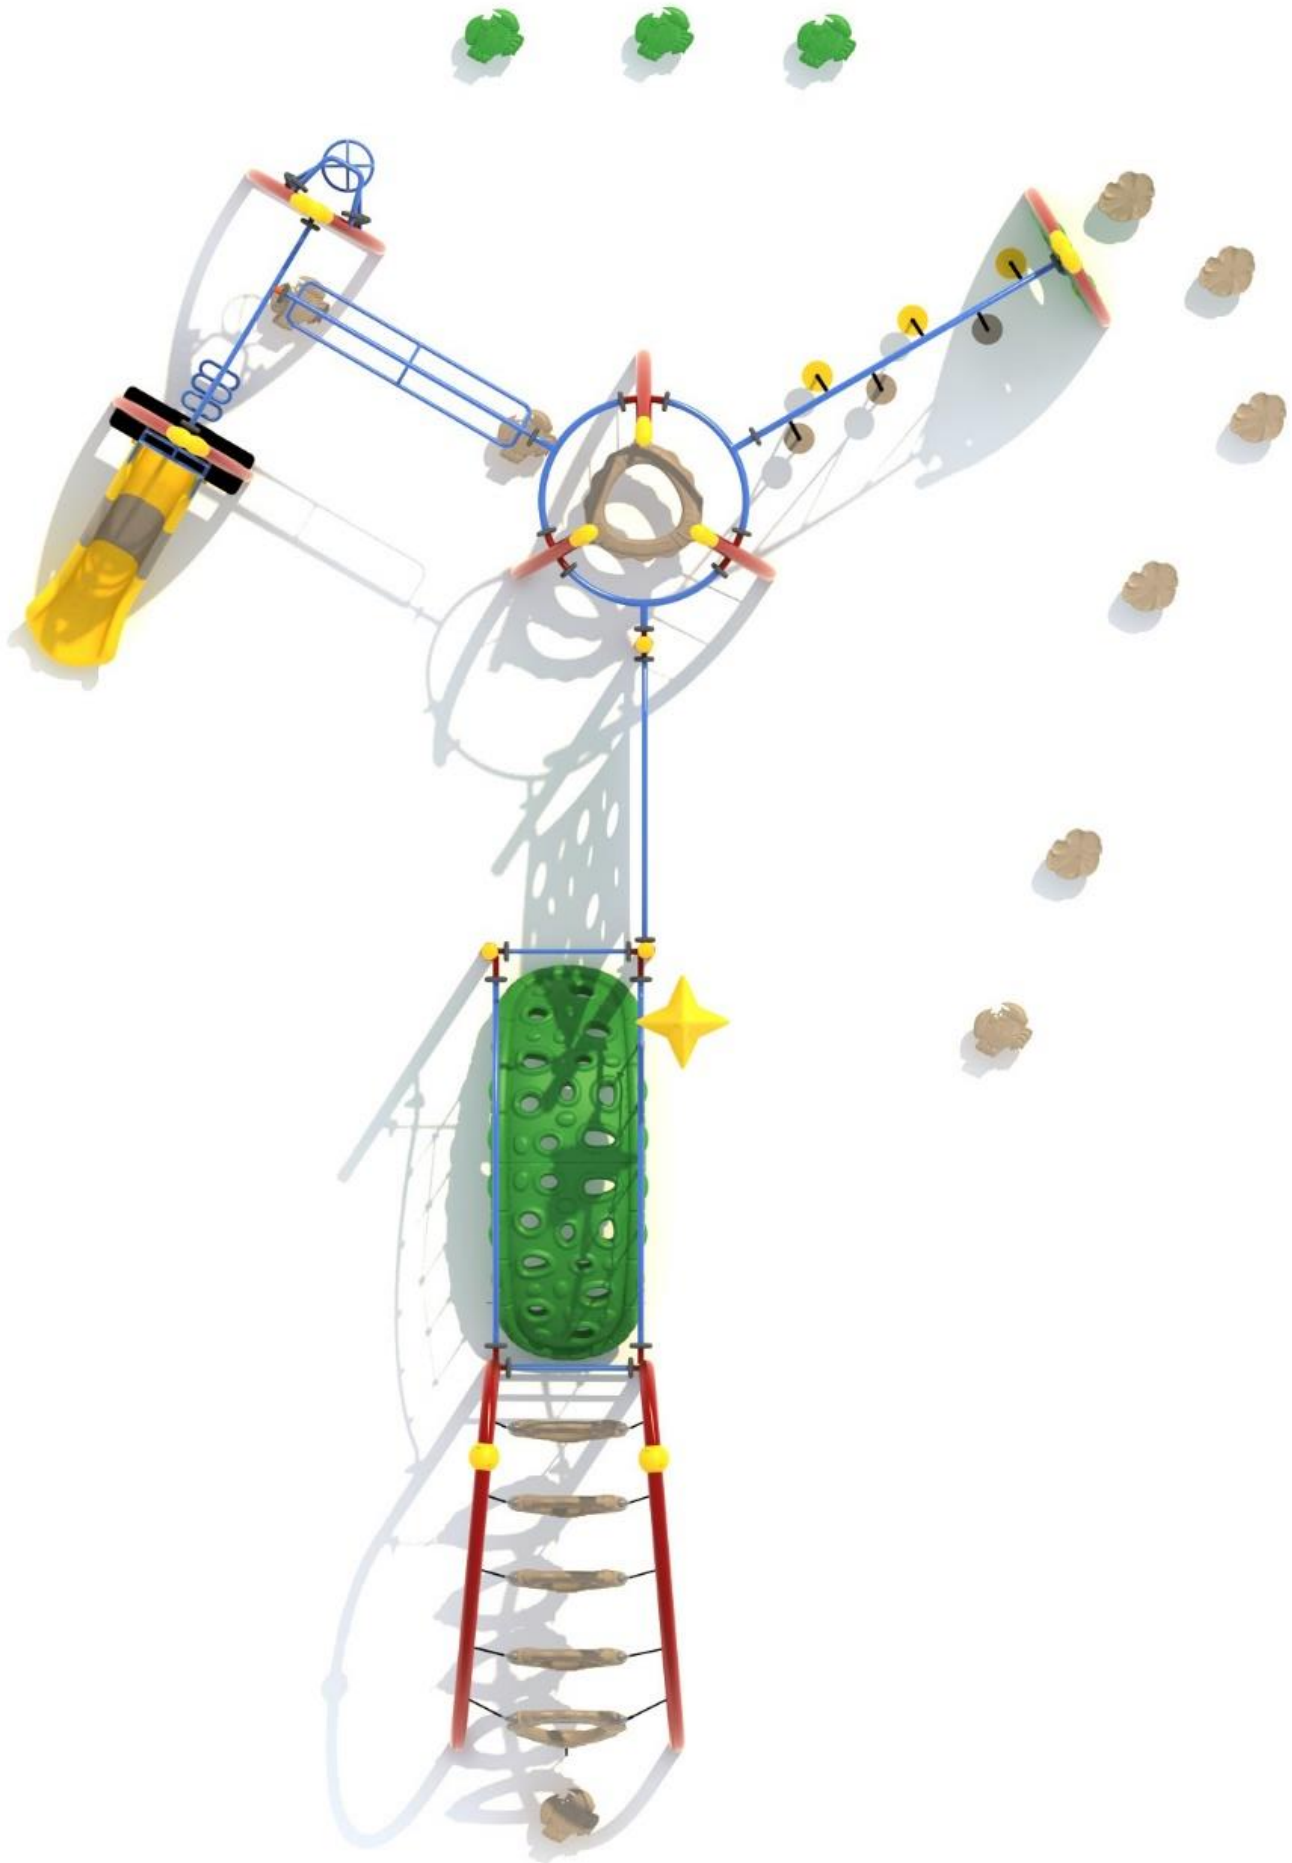

Use Zone: 60ft x 46ft

Age Group: 5 to 12 years

Occupancy: 30-34 children

Free Shipping!

COMPONENT: Floating Tunnel
Tower / Frod Pad Challenge Ladder
/ Ring Swing Challenge Ladder /
Cylinder Spinner / Boulder Climber
/ Single Sectional Slide / Cargo
Climber / Climber / Climber / Crab
Pods / Saddle Slide / Cylinder
Spinner

DAYBREAK

- Pacific Blue - Posts
- Pacific Blue - Plastic
- Sunglow Yellow - Plastic
- Tan - Plastic
- Tan - Metal Accessories

BLUE MOON- PRIMARY

- Brick Red - Posts
- Pacific Blue - Plastic
- Sunglow Yellow - Metal Accessories