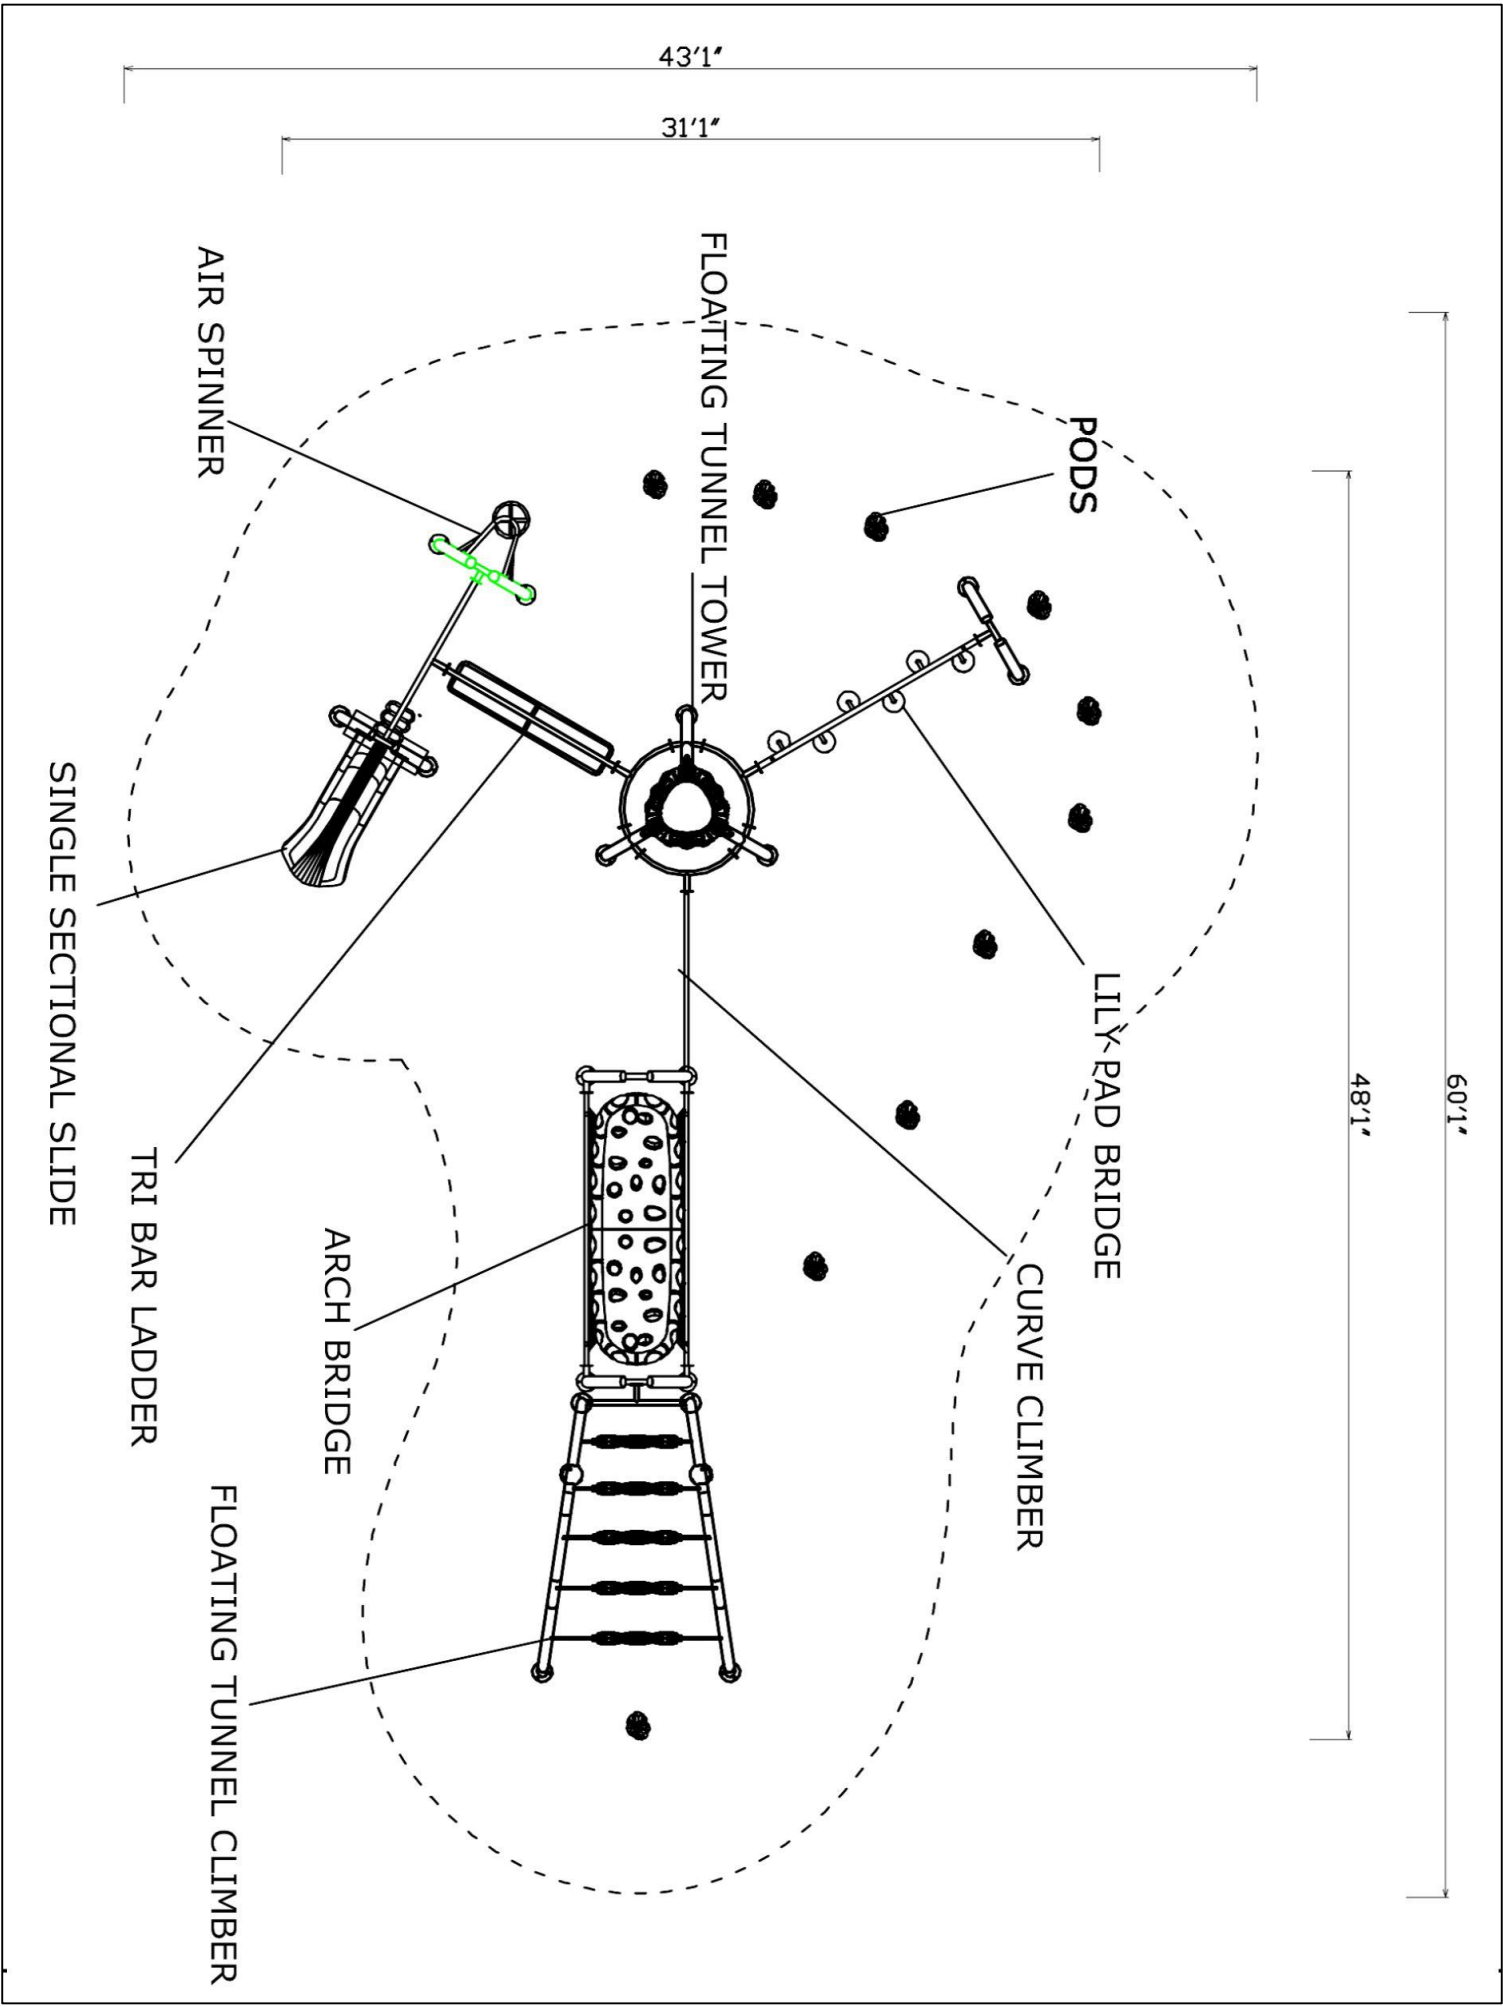

Use Zone: 60ft x 46ft

Age Group: 5 to 12 years

Occupancy: 30-34 children

Free Shipping!

COMPONENT: Floating Tunnel
Tower / Frod Pad Challenge Ladder
/ Ring Swing Challenge Ladder /
Cylinder Spinner / Boulder Climber
/ Single Sectional Slide / Cargo
Climber / Climber / Climber / Crab
Pods / Saddle Slide / Cylinder
Spinner