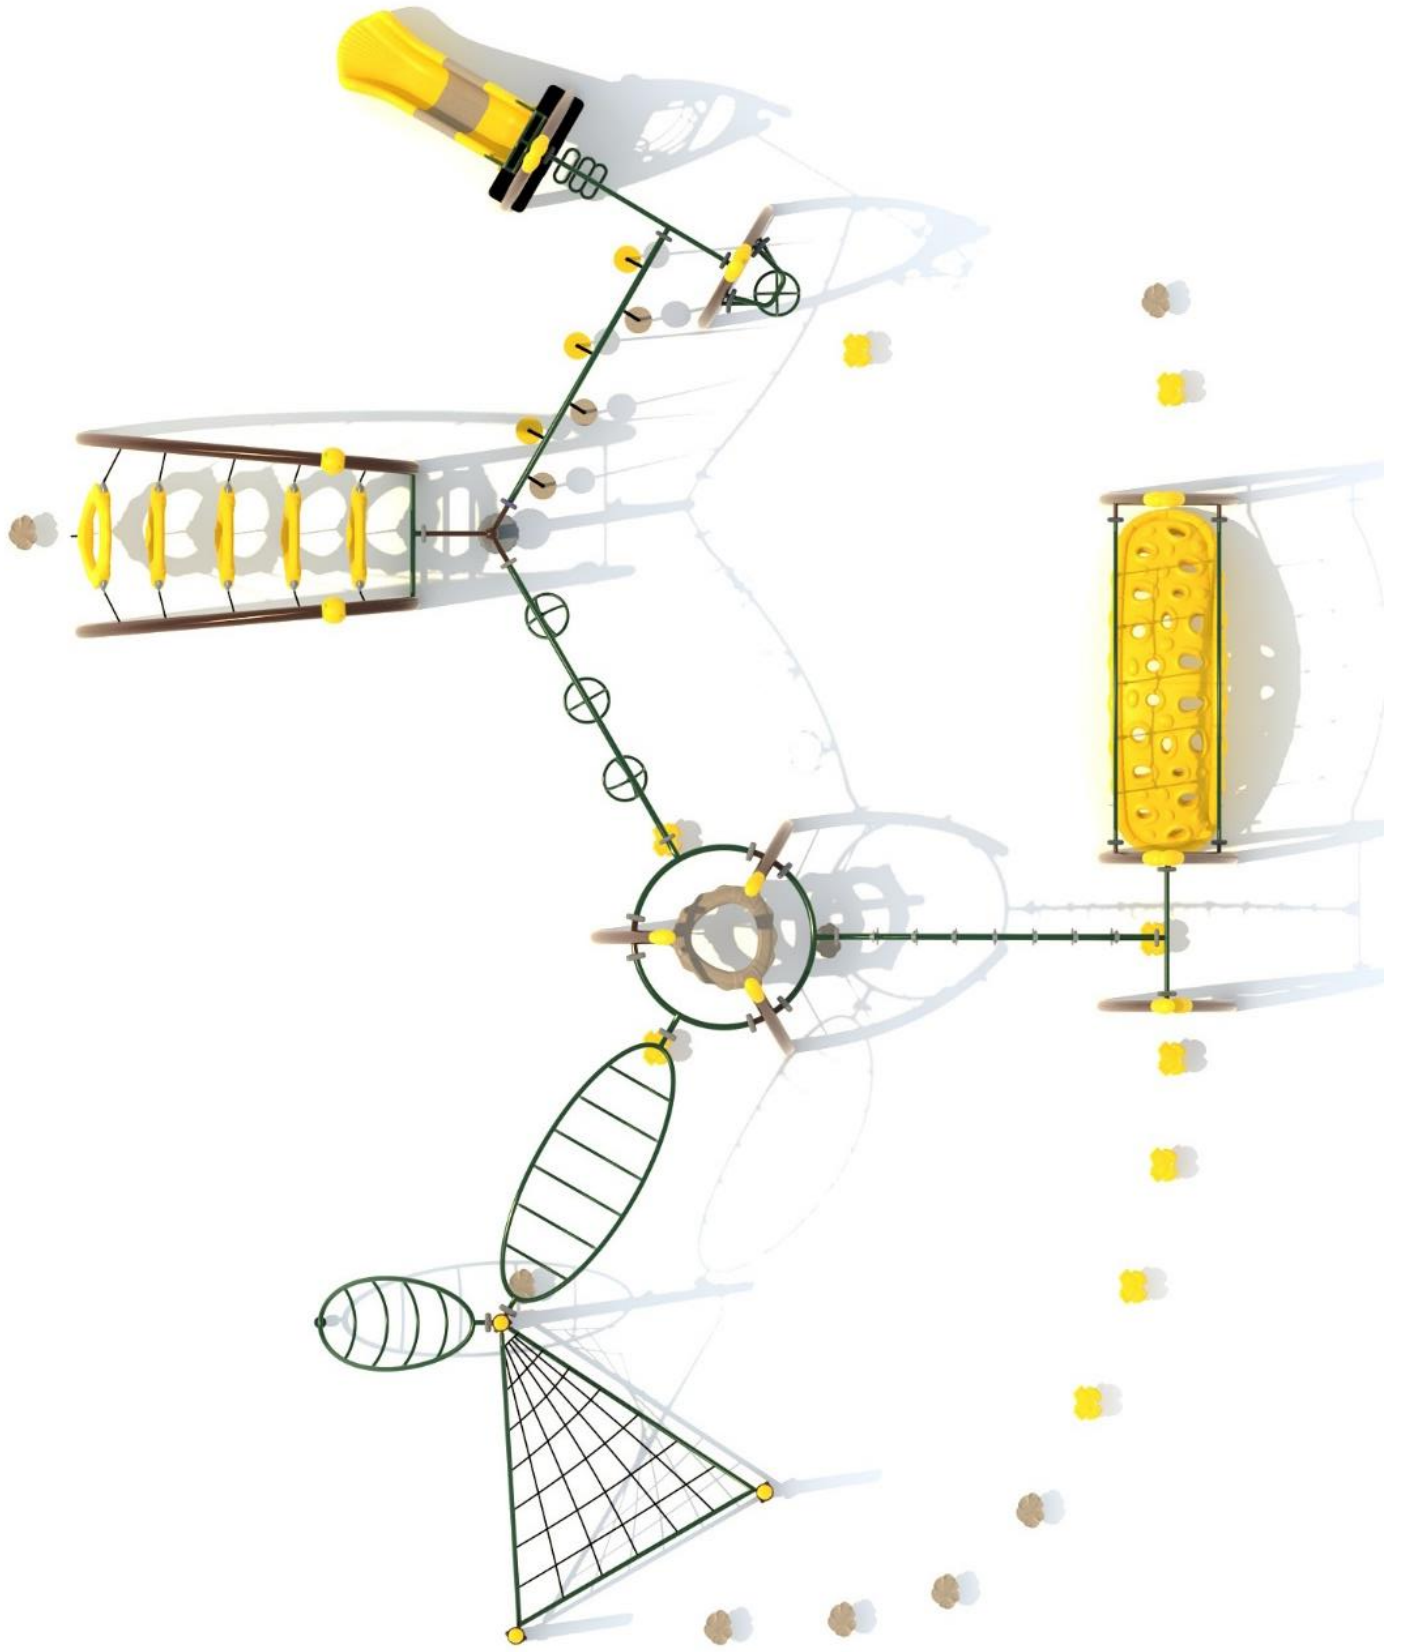

Use Zone: 57ft x 44ft

Age Group: 5 to 12 years

Occupancy: 40-44 children

Free Shipping!

COMPONENT: Floating Tunnel
Tower / Frog Pad Challenge Ladder
/ Ring Swing Challenge Ladder /
Cylinder Spinner / Boulder Climber
/ Single Sectional Slide / Cargo
Climber / Climber / Climber / Crab
Pods / Saddle Slide / Cylinder
Spinner

Post & Metal

Double Color Polyethylene

.75-inch

.48-inch

.24-inch

Blow Mold Plastic

Roto Mold Plastic

Single Color Polyethylene