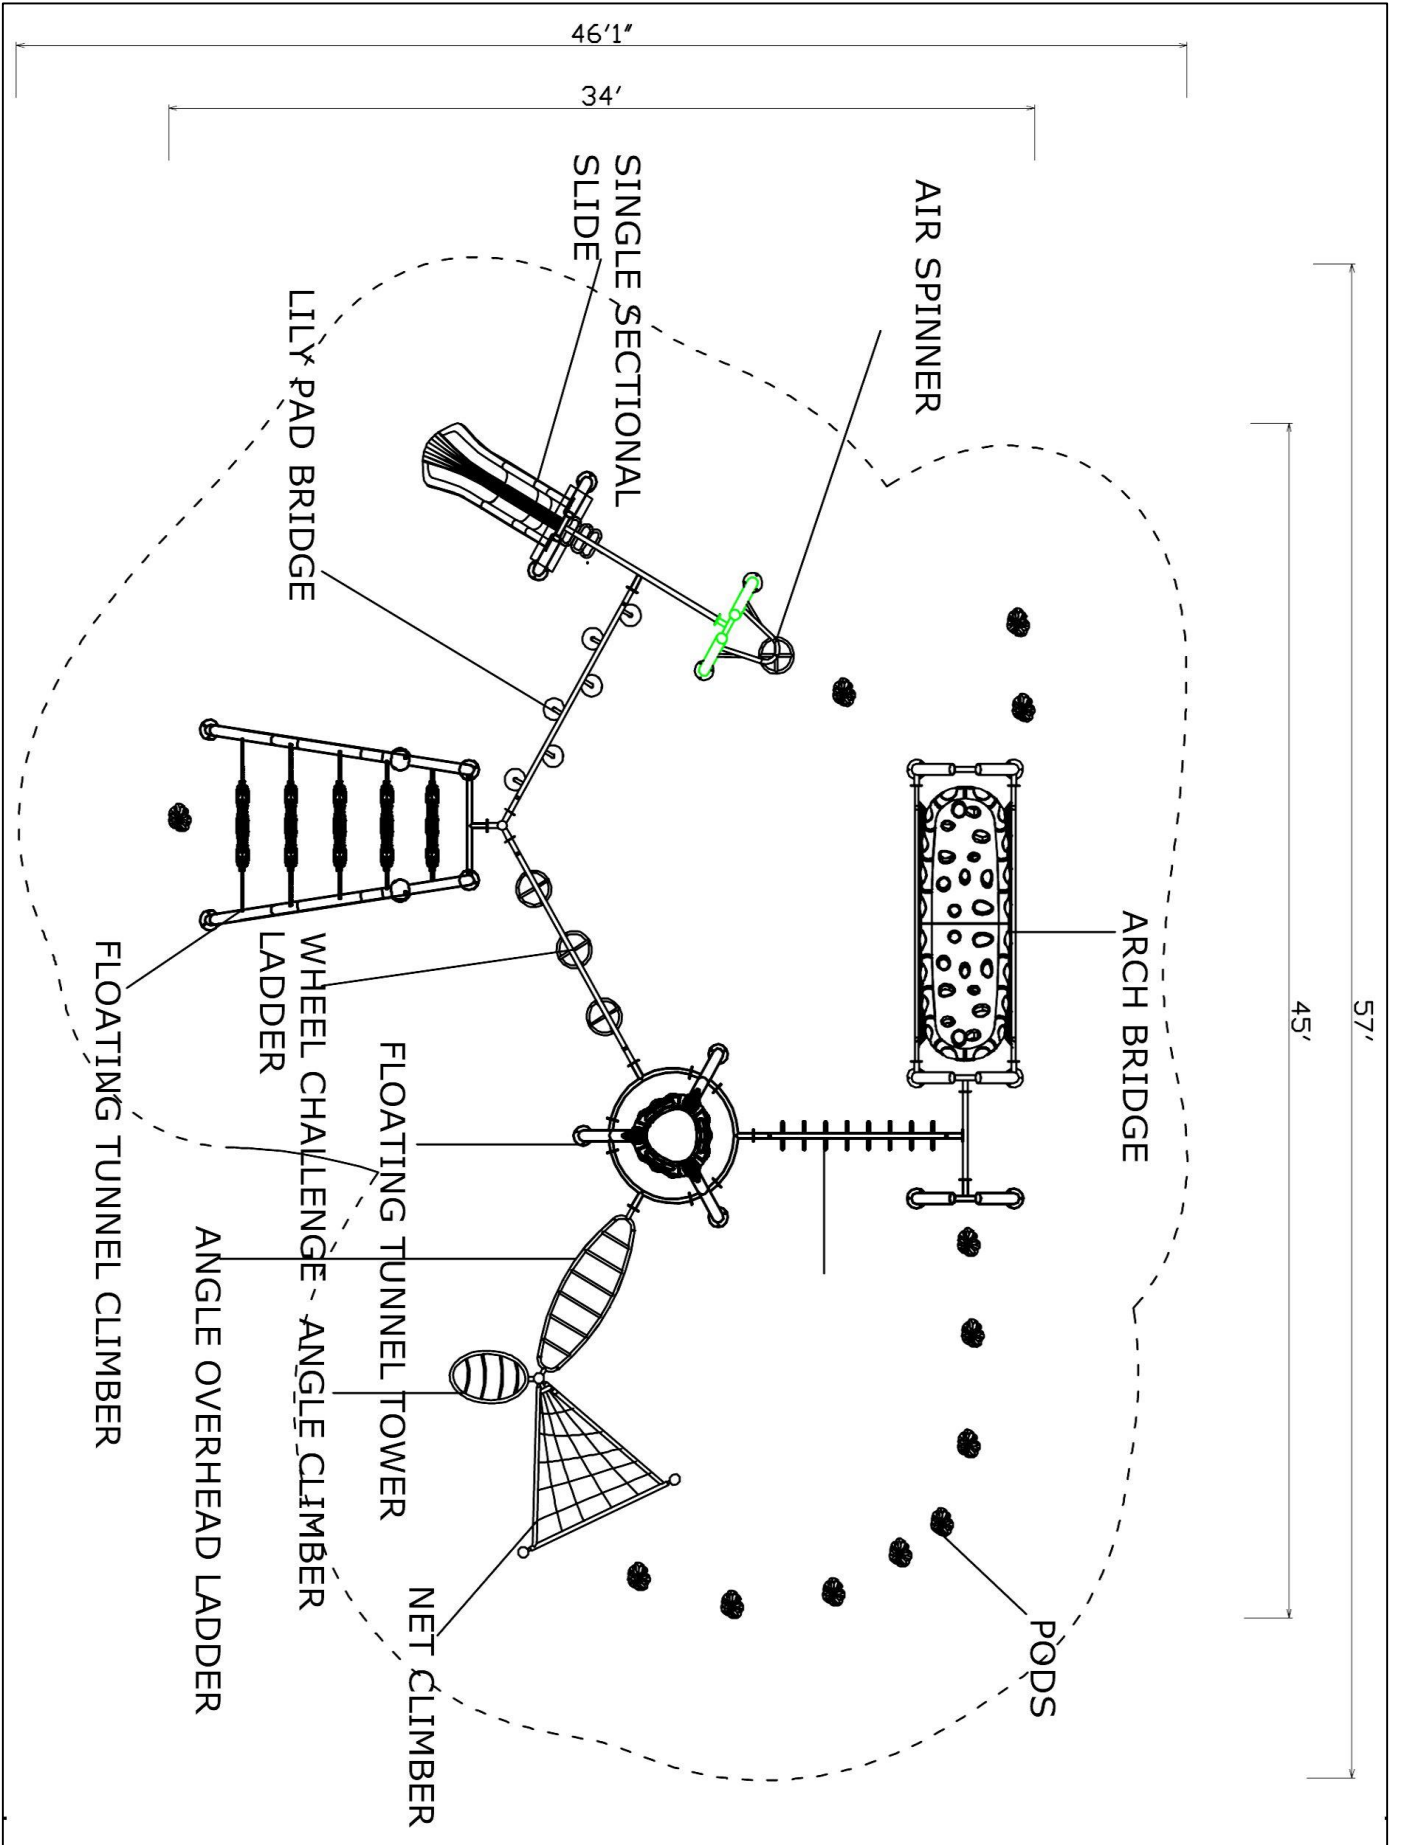

Use Zone: 57ft x 44ft

Age Group: 5 to 12 years

Occupancy: 40-44 children

Free Shipping!

COMPONENT: Floating Tunnel
Tower / Frog Pad Challenge Ladder
/ Ring Swing Challenge Ladder /
Cylinder Spinner / Boulder Climber
/ Single Sectional Slide / Cargo
Climber / Climber / Climber / Crab
Pods / Saddle Slide / Cylinder
Spinner

Post & Metal

Double Color Polyethylene

.75-inch

.48-inch

.24-inch

Blow Mold Plastic

Roto Mold Plastic

Single Color Polyethylene