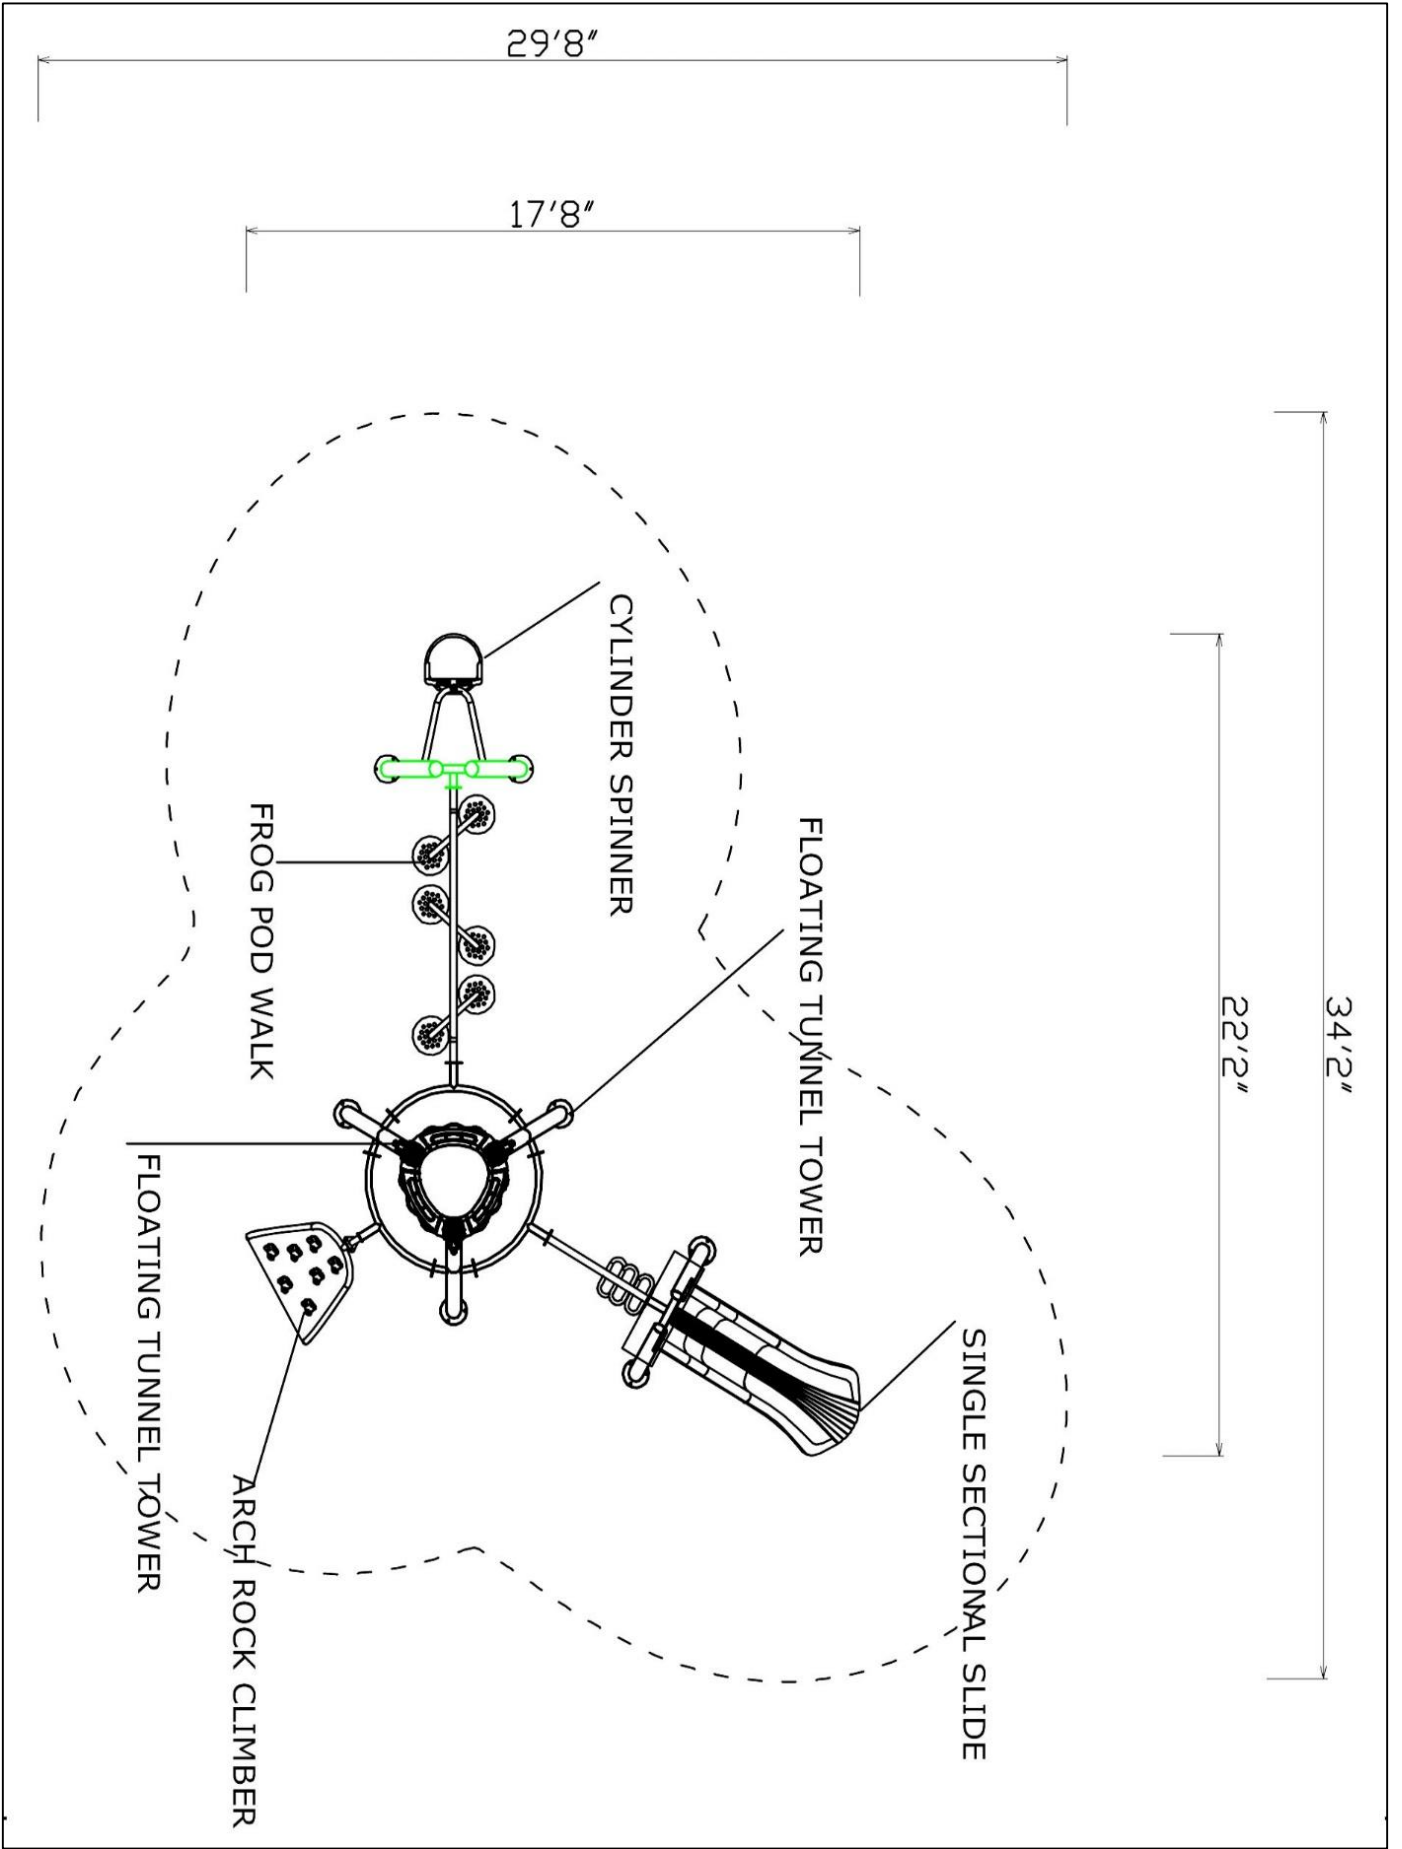

Use Zone: 38ft x 34ft

Age Group: 5 to 12 years

Occupancy: 10-14 children

Free Shipping!

COMPONENT: Floating Tunnel
Tower / Frod Pad Challenge Ladder
/ Ring Swing Challenge Ladder /
Cylinder Spinner / Boulder Climber
/ Single Sectional Slide / Cargo
Climber / Climber / Climber / Crab
Pods / Saddle Slide / Cylinder
Spinner

Post & Metal

Double Color Polyethylene

.75-inch

.48-inch

.24-inch

Blow Mold Plastic

Roto Mold Plastic

Single Color Polyethylene