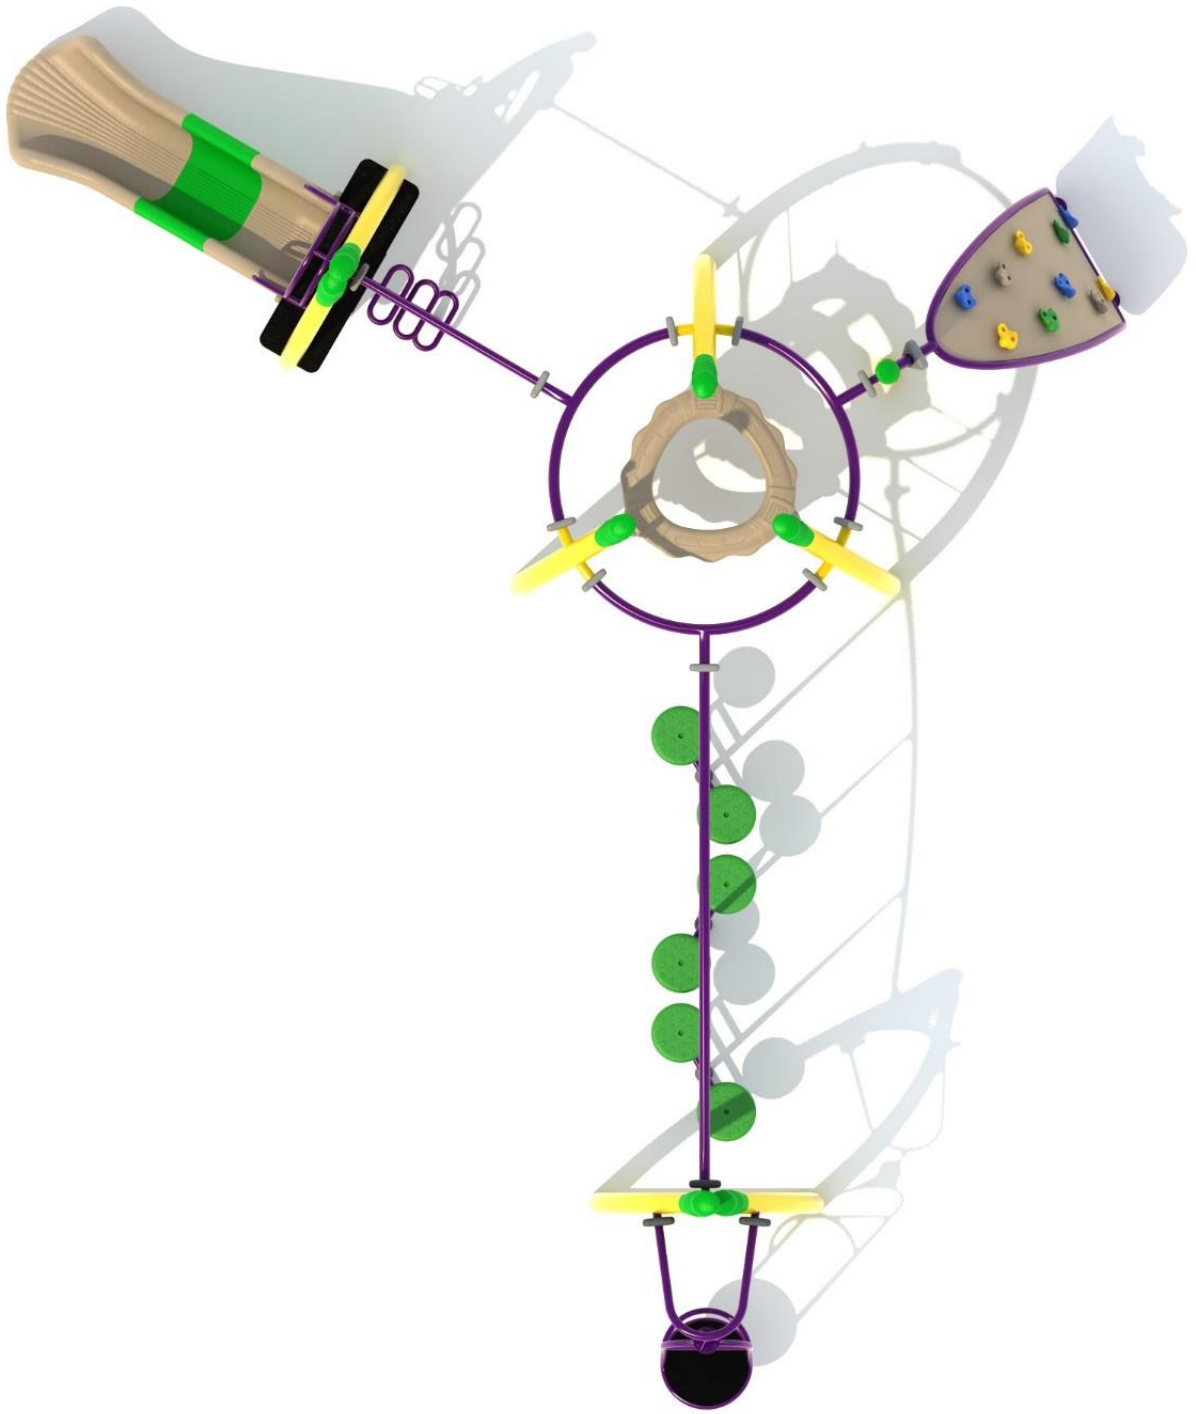

Use Zone: 38ft x 34ft

Age Group: 5 to 12 years

Occupancy: 10-14 children

Free Shipping!

COMPONENT: Floating Tunnel
Tower / Frod Pad Challenge Ladder
/ Ring Swing Challenge Ladder /
Cylinder Spinner / Boulder Climber
/ Single Sectional Slide / Cargo
Climber / Climber / Climber / Crab
Pods / Saddle Slide / Cylinder
Spinner

PATRIOT

- White - Posts
- Pacific Blue - Plastic
- Primary Red - Plastic
- Tan - Metal Accessories

LAKEWOOD

- Brown - Posts
- Pacific Blue - Plastic
- Sunglow Yellow - Plastic
- Tan - Plastic
- Tan - Metal Accessories

Post & Metal

Double Color Polyethylene

.75-inch

.48-inch

.24-inch

Blow Mold Plastic

Roto Mold Plastic

Single Color Polyethylene