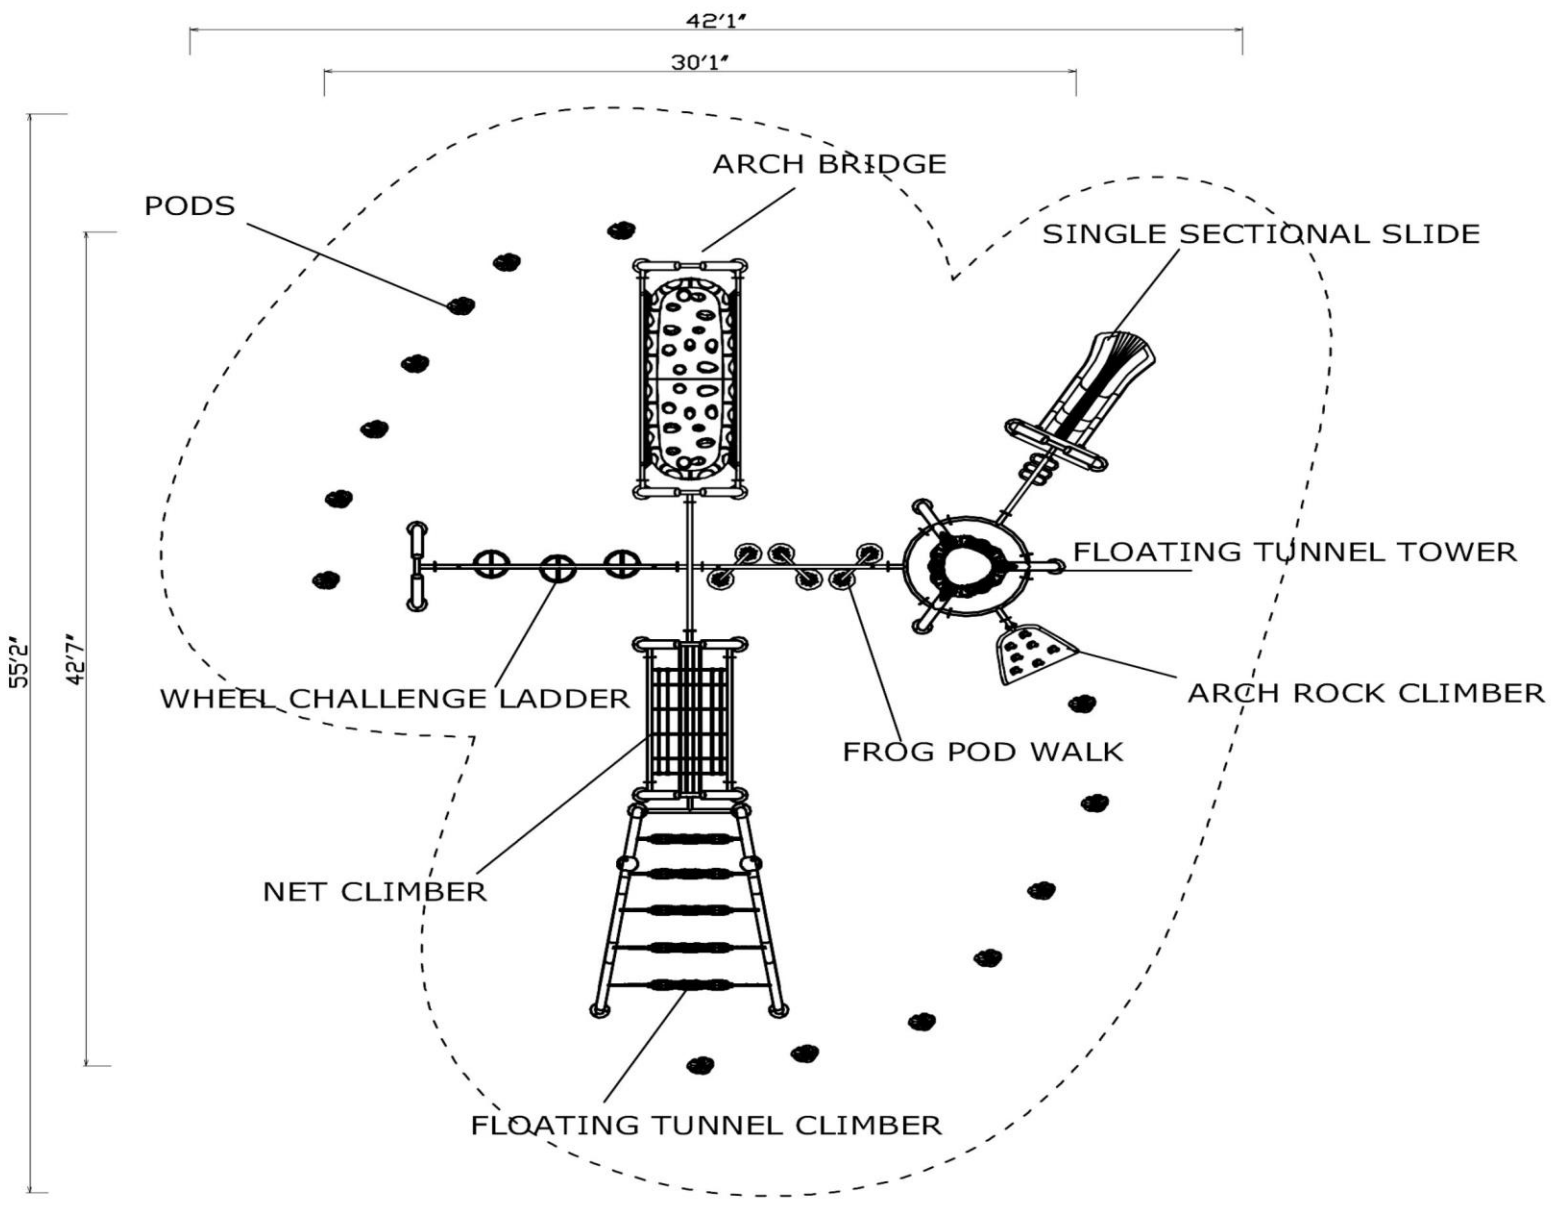

**Use Zone: 54ft x 46ft**

**Age Group: 5 to 12 years**

**Occupancy: 34-38 children**

**Free Shipping!**

**COMPONENT:** Floating Tunnel  
Tower / Frog Pad Challenge Ladder  
/ Ring Swing Challenge Ladder /  
Cylinder Spinner / Boulder Climber  
/ Single Sectional Slide / Cargo  
Climber / Climber / Climber / Crab  
Pods / Saddle Slide / Cylinder  
Spinner

PODS

ARCH BRIDGE

SINGLE SECTIONAL SLIDE

WHEEL CHALLENGE LADDER

FLOATING TUNNEL TOWER

ARCH ROCK CLIMBER

FROG POD WALK

NET CLIMBER