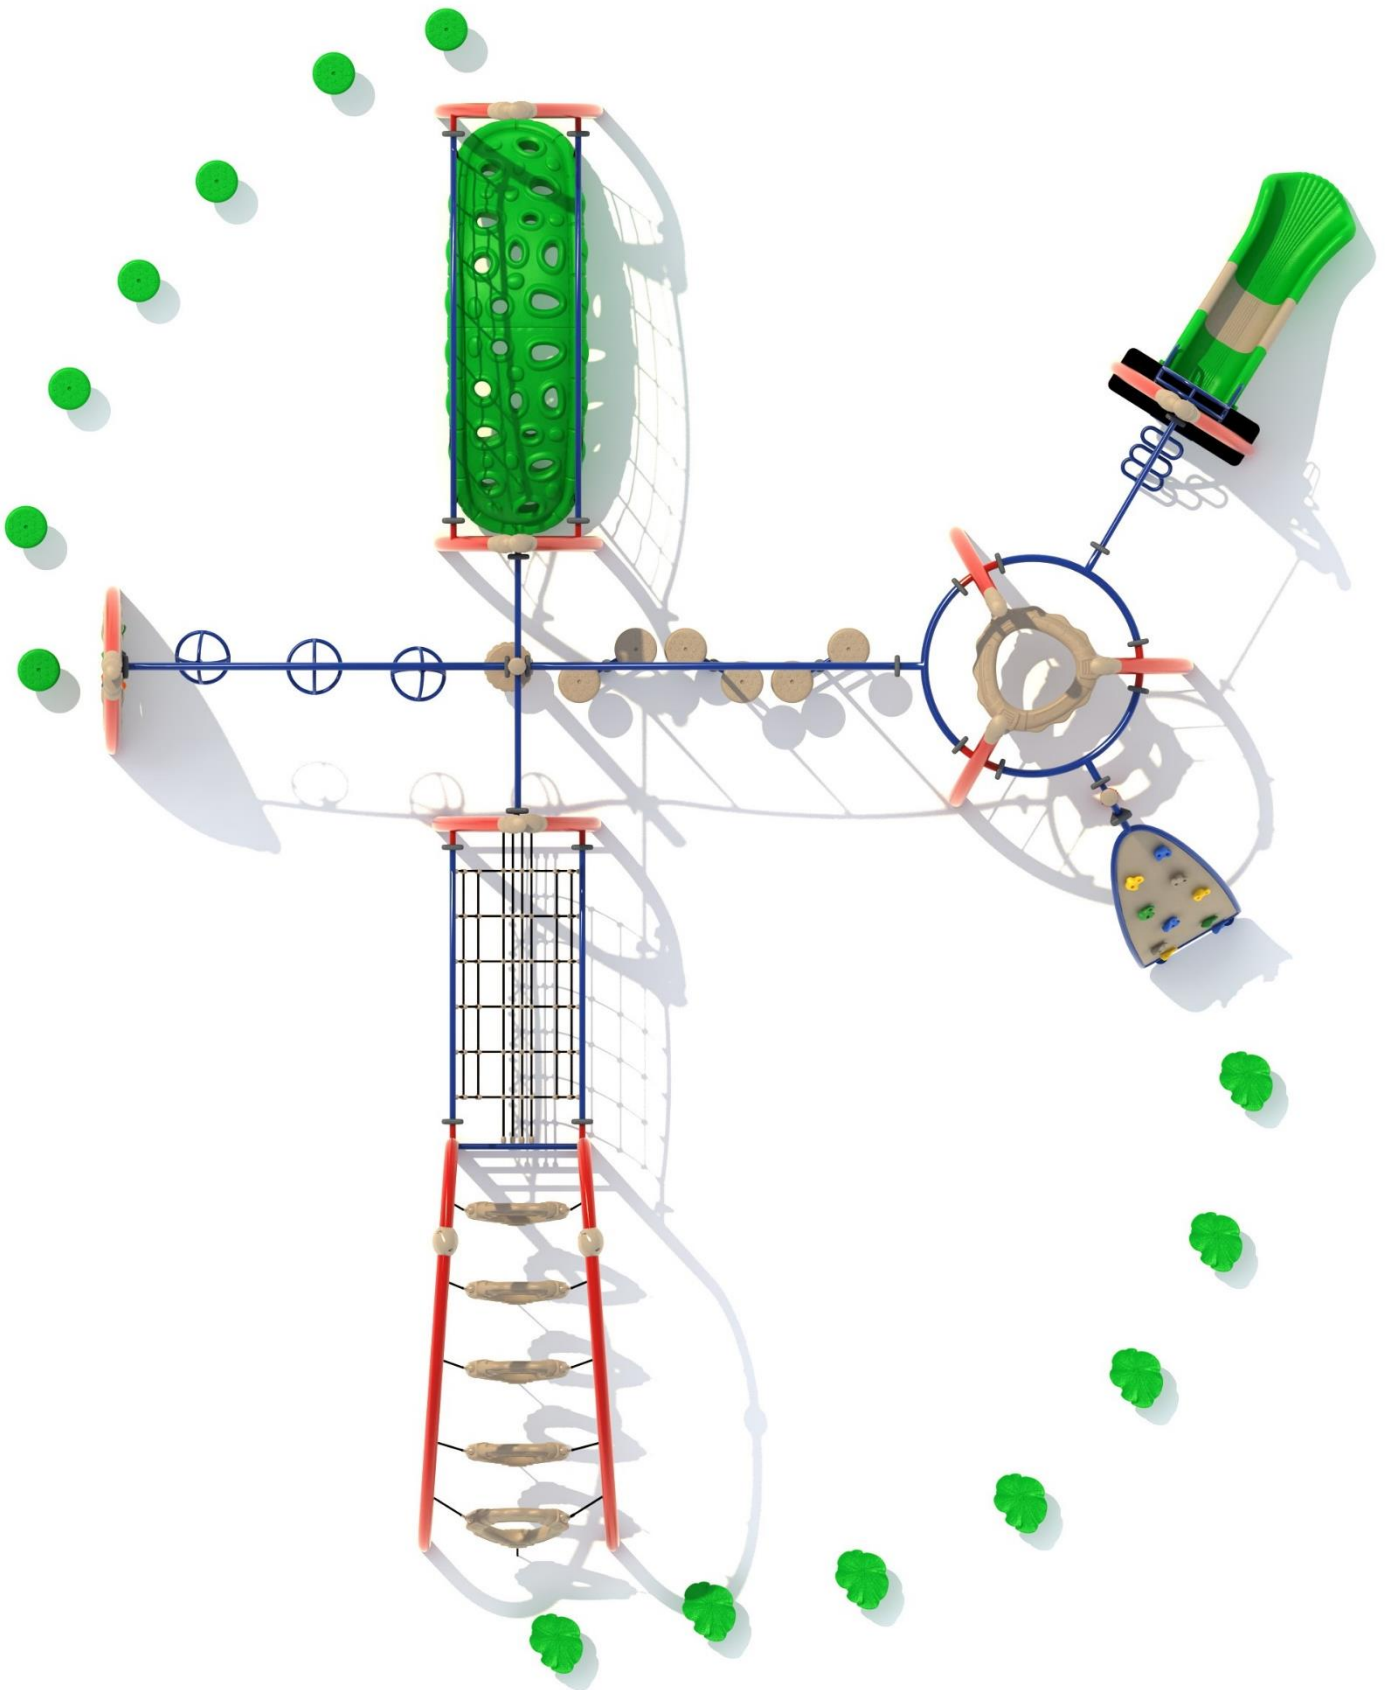

**Use Zone: 54ft x 46ft**

**Age Group: 5 to 12 years**

**Occupancy: 34-38 children**

**Free Shipping!**

**COMPONENT:** Floating Tunnel  
Tower / Frog Pad Challenge Ladder  
/ Ring Swing Challenge Ladder /  
Cylinder Spinner / Boulder Climber  
/ Single Sectional Slide / Cargo  
Climber / Climber / Climber / Crab  
Pods / Saddle Slide / Cylinder  
Spinner

PODS

ARCH BRIDGE

SINGLE SECTIONAL SLIDE

WHEEL CHALLENGE LADDER

FLOATING TUNNEL TOWER

ARCH ROCK CLIMBER

FROG POD WALK

NET CLIMBER

FLOATING TUNNEL CLIMBER

55'2"

42'7"