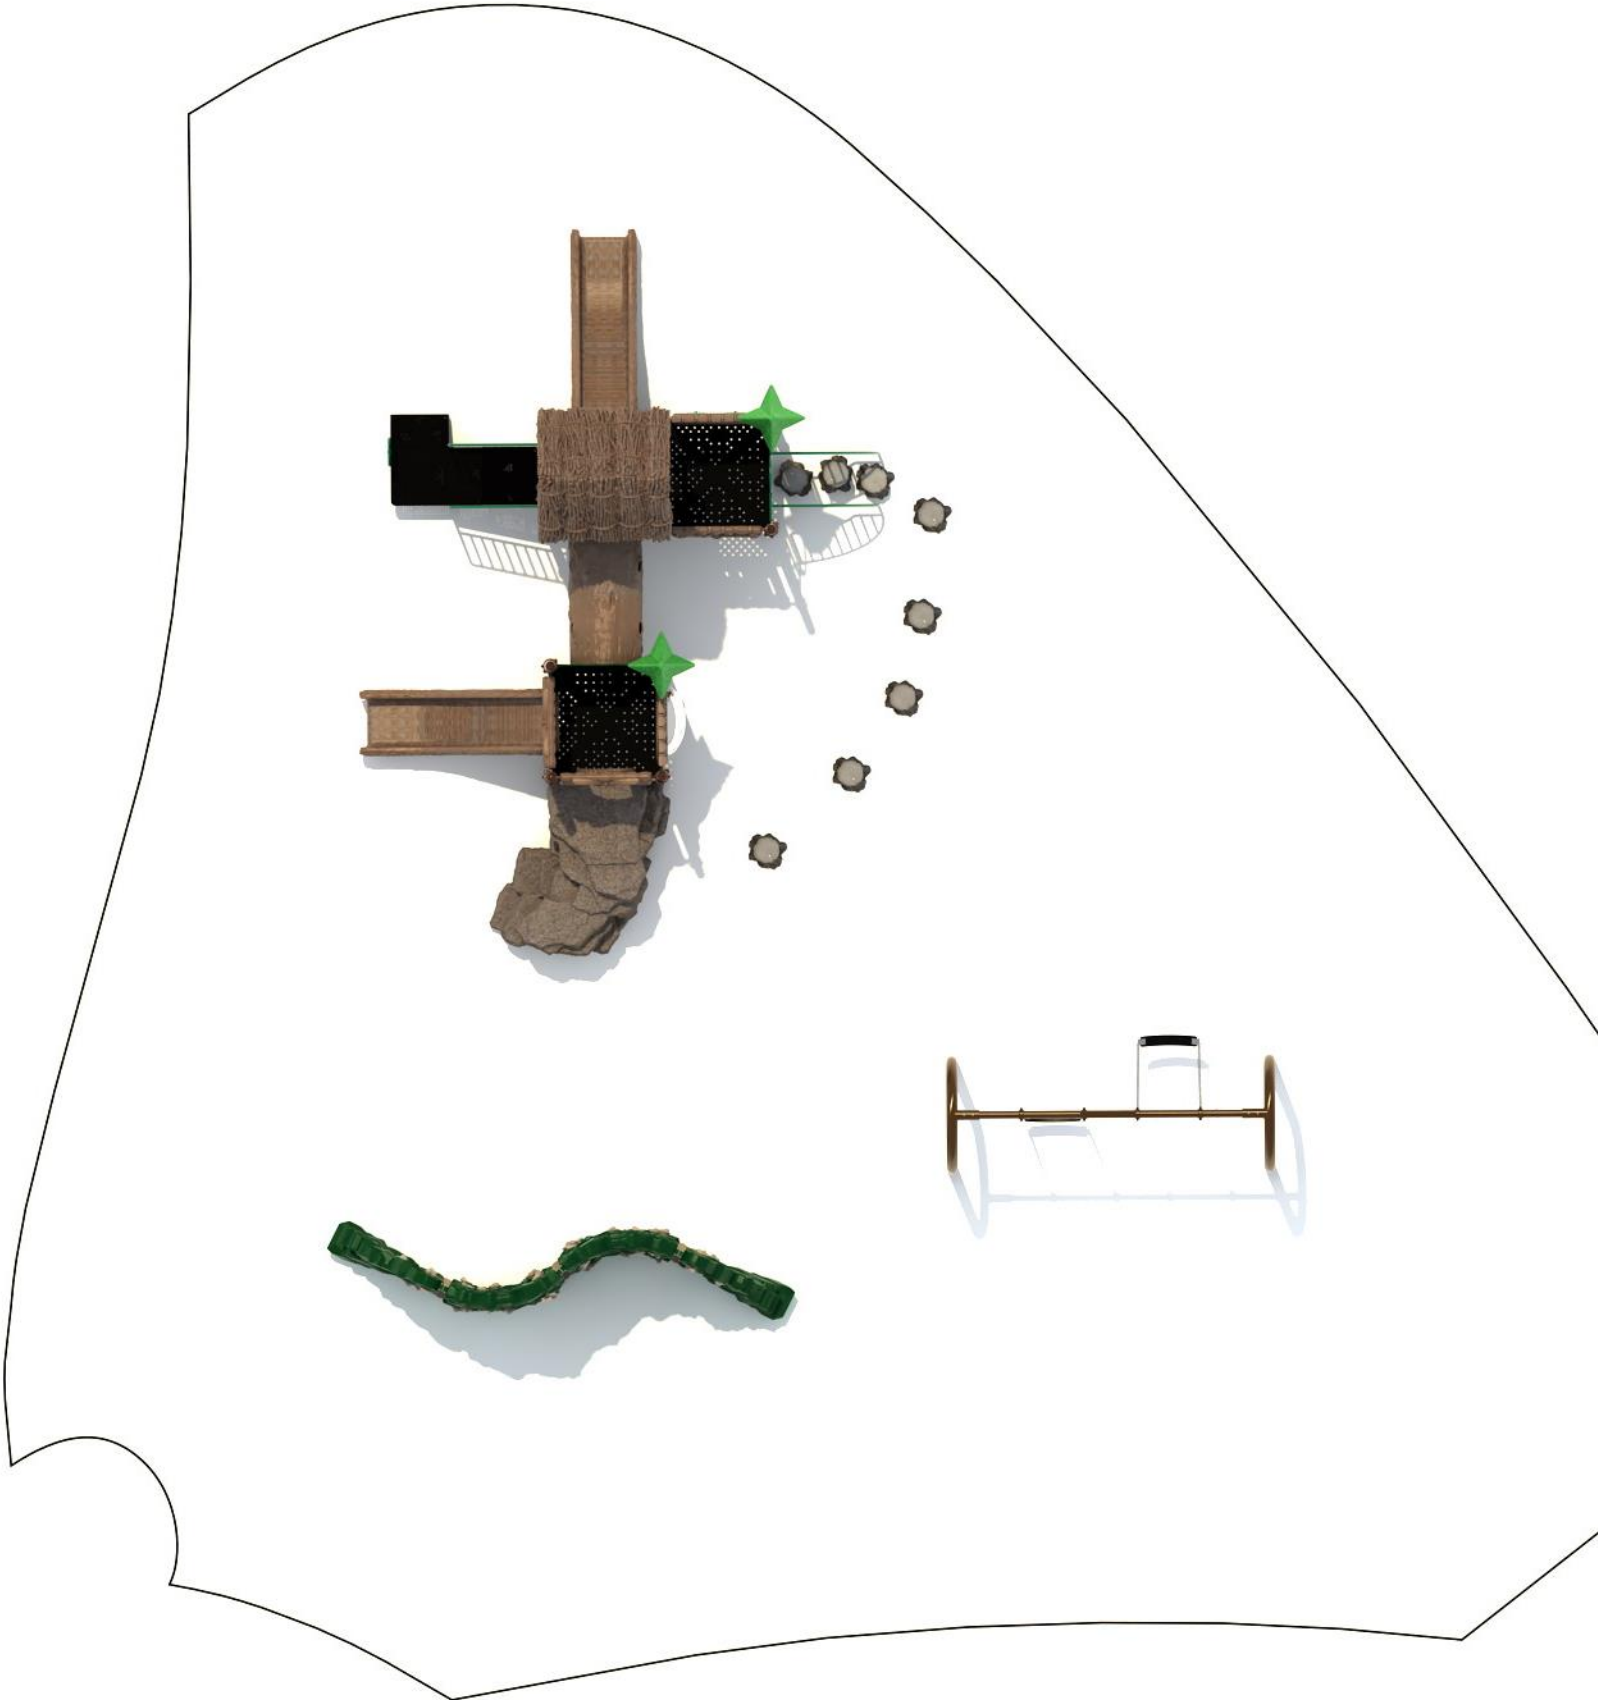

**Use Zone: 38' 7" x 35'7"**

**ADA Access: Yes**

**Age Group: 2 - 12**

**Occupancy: 26 - 30**

**Free Shipping!**

**COMPONENT:** Floating Tunnel  
Tower / Frog Pad Challenge Ladder  
/ Ring Swing Challenge Ladder /  
Cylinder Spinner / Boulder Climber  
/ Single Sectional Slide / Cargo  
Climber / Climber / Climber / Crab  
Pods / Saddle Slide / Cylinder  
Spinner