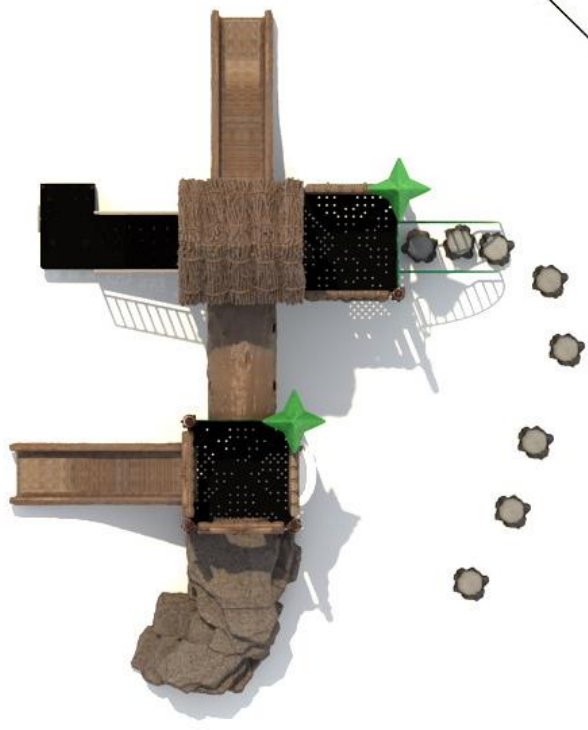

Use Zone: 38' 7" x 33'

ADA Access: Yes

Age Group: 2 - 12

Occupancy: 24 - 28

Free Shipping!

COMPONENT: Floating Tunnel Tower / Frog Pad Challenge Ladder / Ring Swing Challenge Ladder / Cylinder Spinner / Boulder Climber / Single Sectional Slide / Cargo Climber / Climber / Climber / Crab Pods / Saddle Slide / Cylinder Spinner