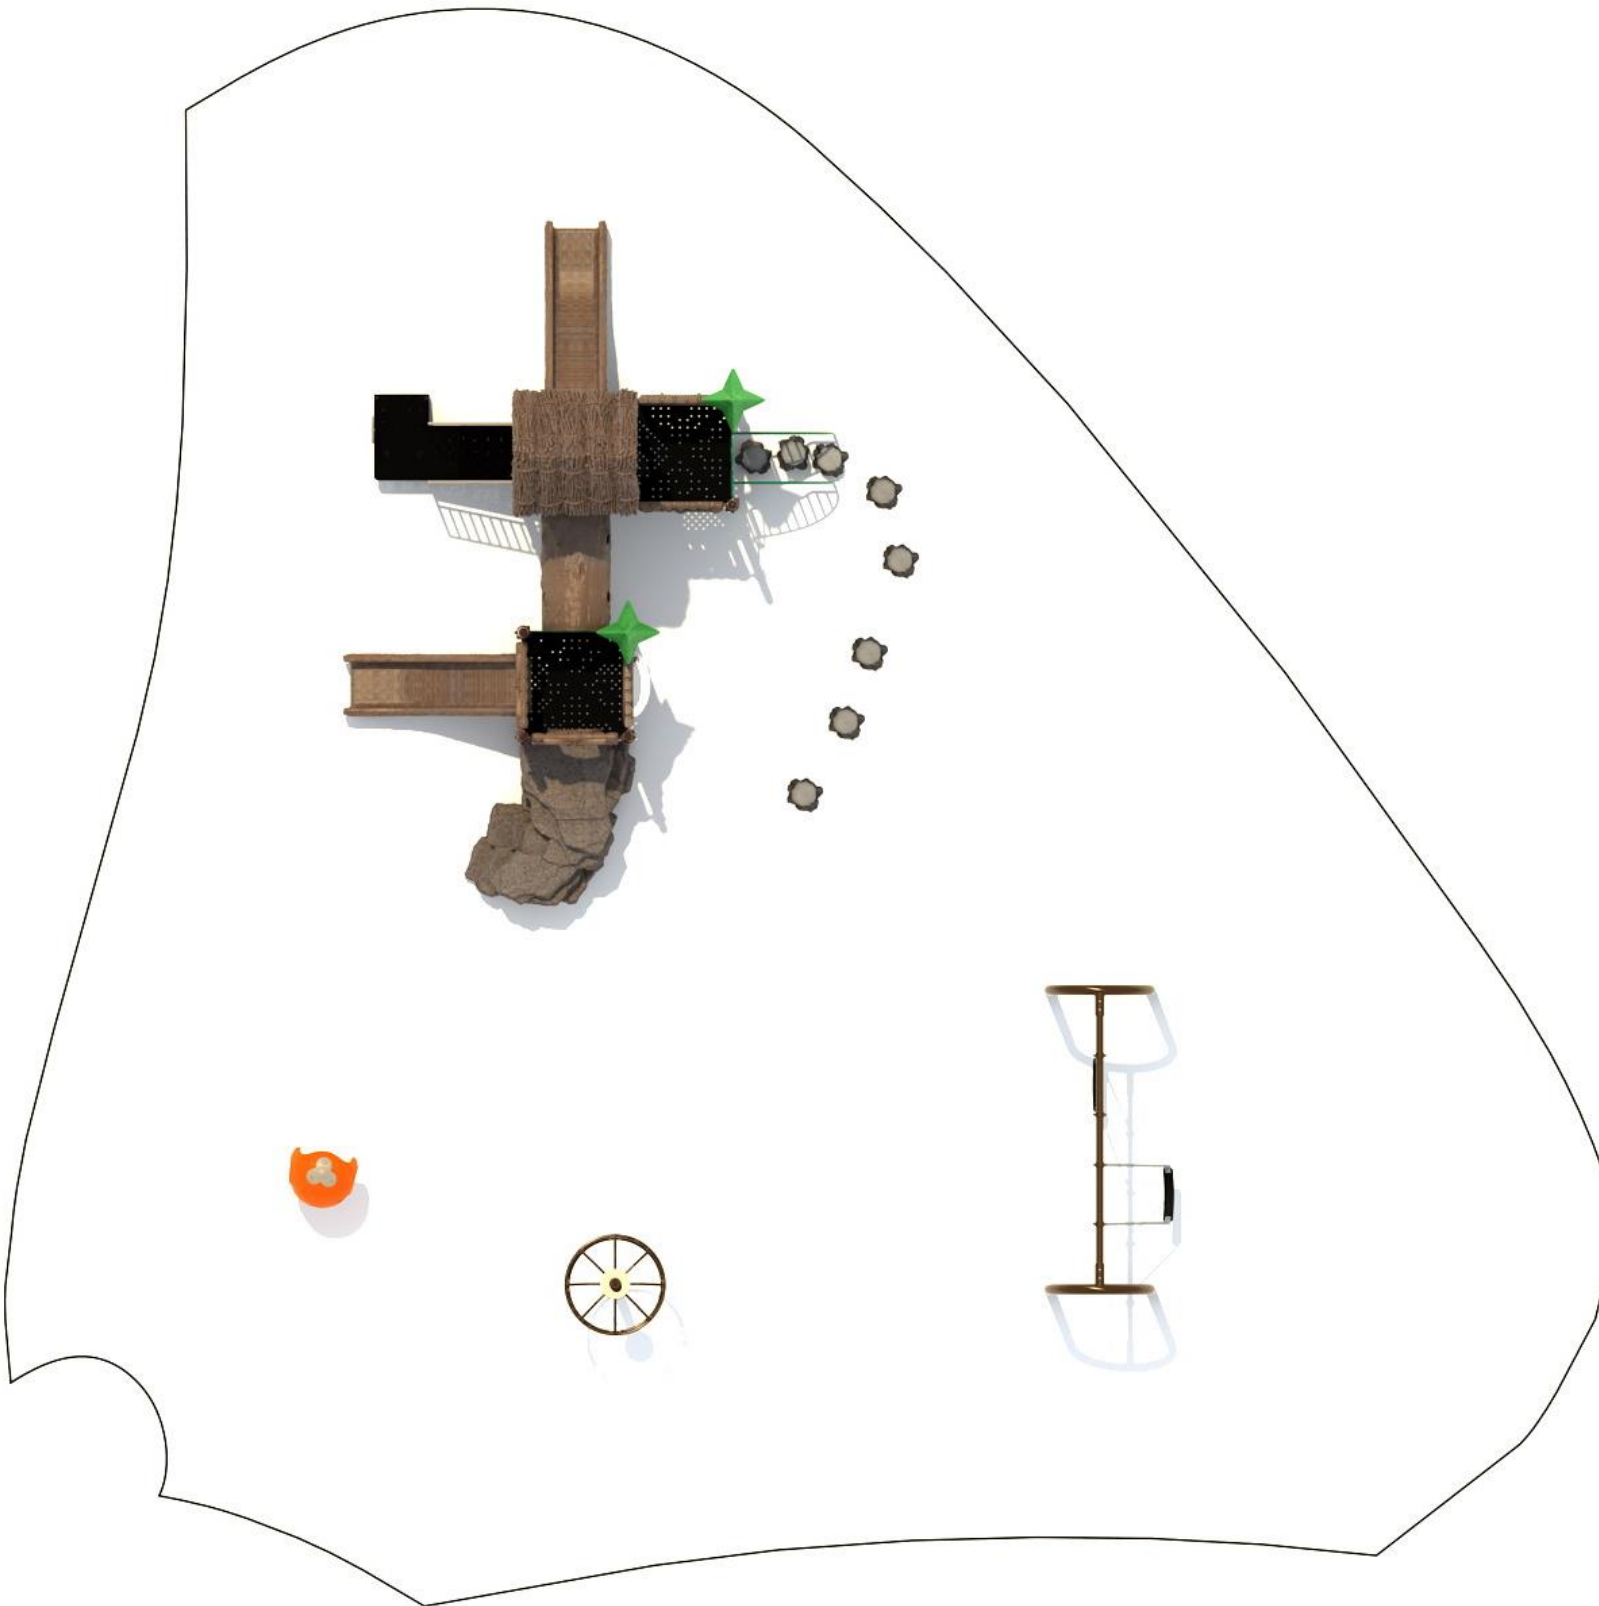

Use Zone: 38' 7" x 33'

ADA Access: Yes

Age Group: 2 - 12

Occupancy: 24 - 28

Free Shipping!

COMPONENT: Floating Tunnel Tower / Frog Pad Challenge Ladder / Ring Swing Challenge Ladder / Cylinder Spinner / Boulder Climber / Single Sectional Slide / Cargo Climber / Climber / Climber / Crab Pods / Saddle Slide / Cylinder Spinner