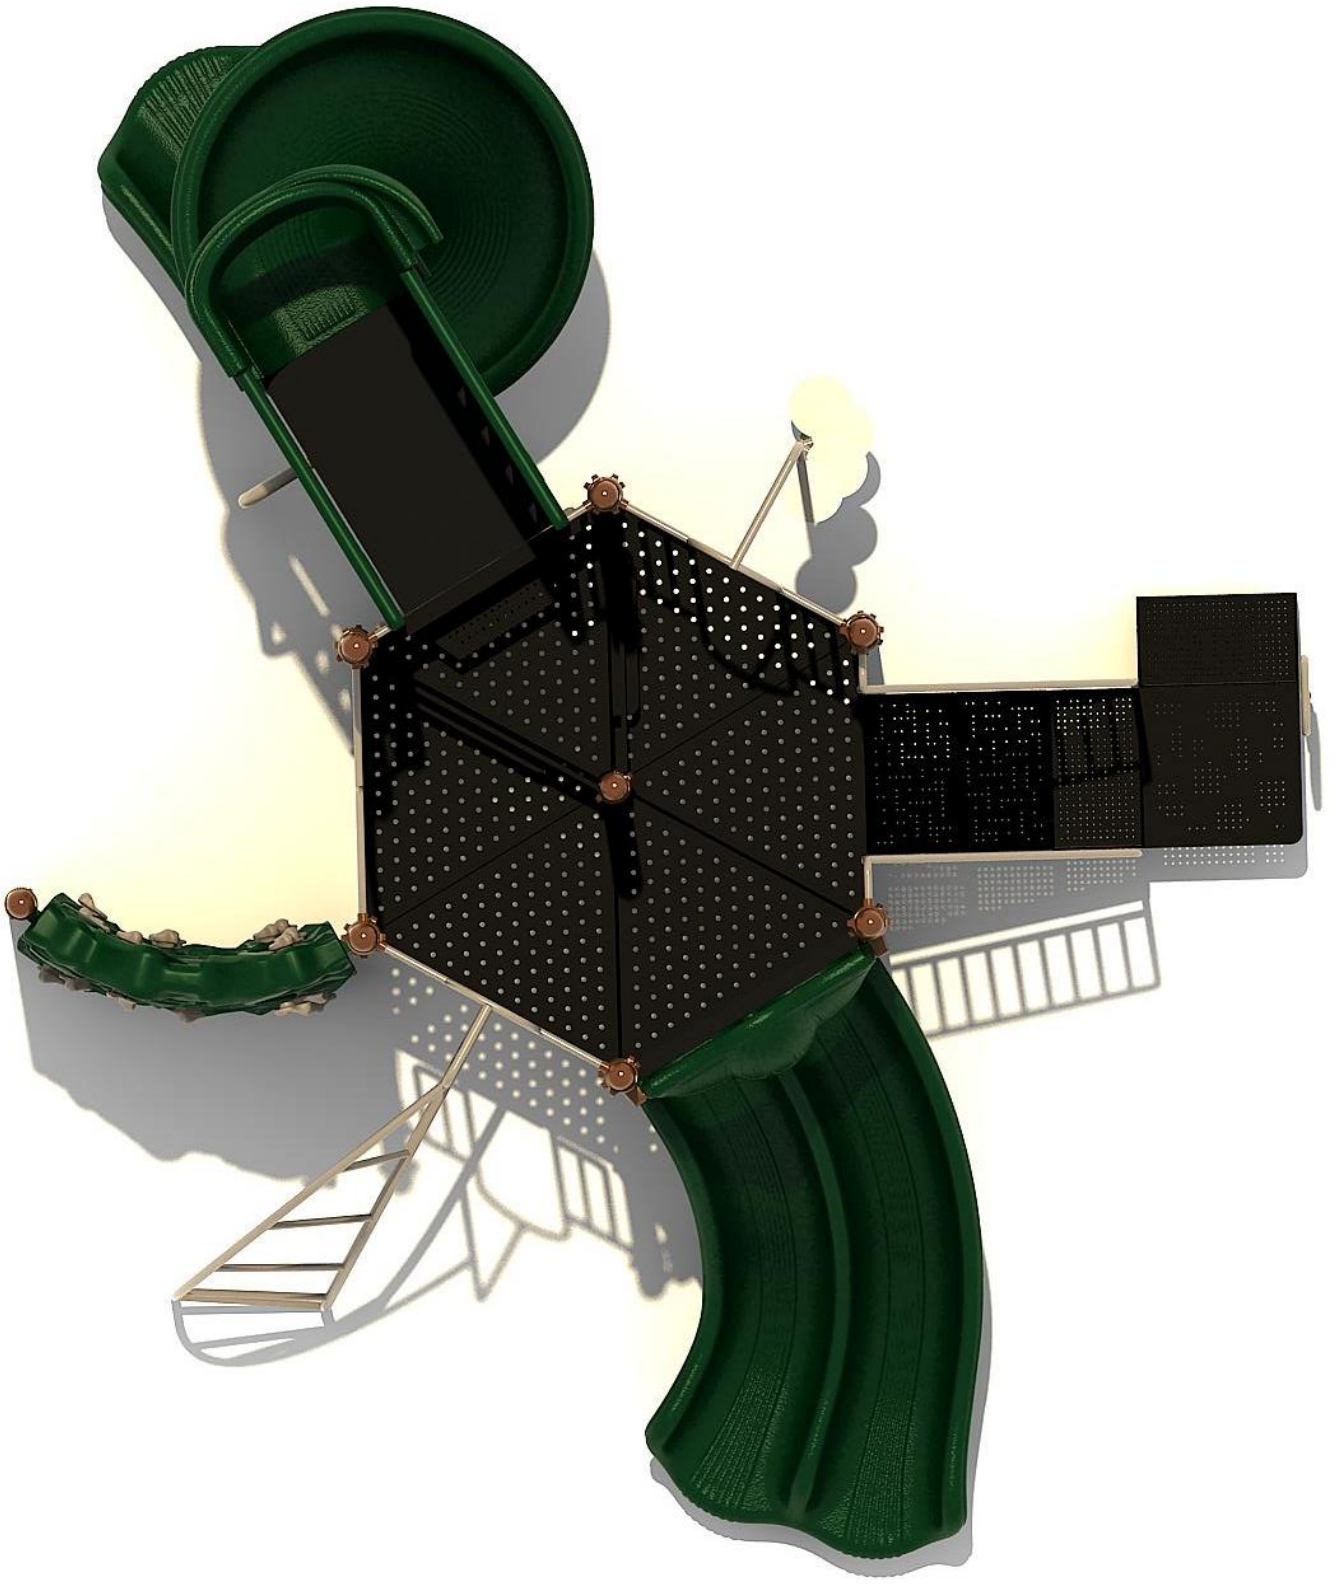

Use Zone: 32'9" x 29'

ADA Access: Yes

Age Group: 5 - 12

Occupancy: 28 - 32

Free Shipping!

COMPONENT: Floating Tunnel
Tower / Frog Pad Challenge Ladder
/ Ring Swing Challenge Ladder /
Cylinder Spinner / Boulder Climber
/ Single Sectional Slide / Cargo
Climber / Climber / Climber / Crab
Pods / Saddle Slide / Cylinder
Spinner