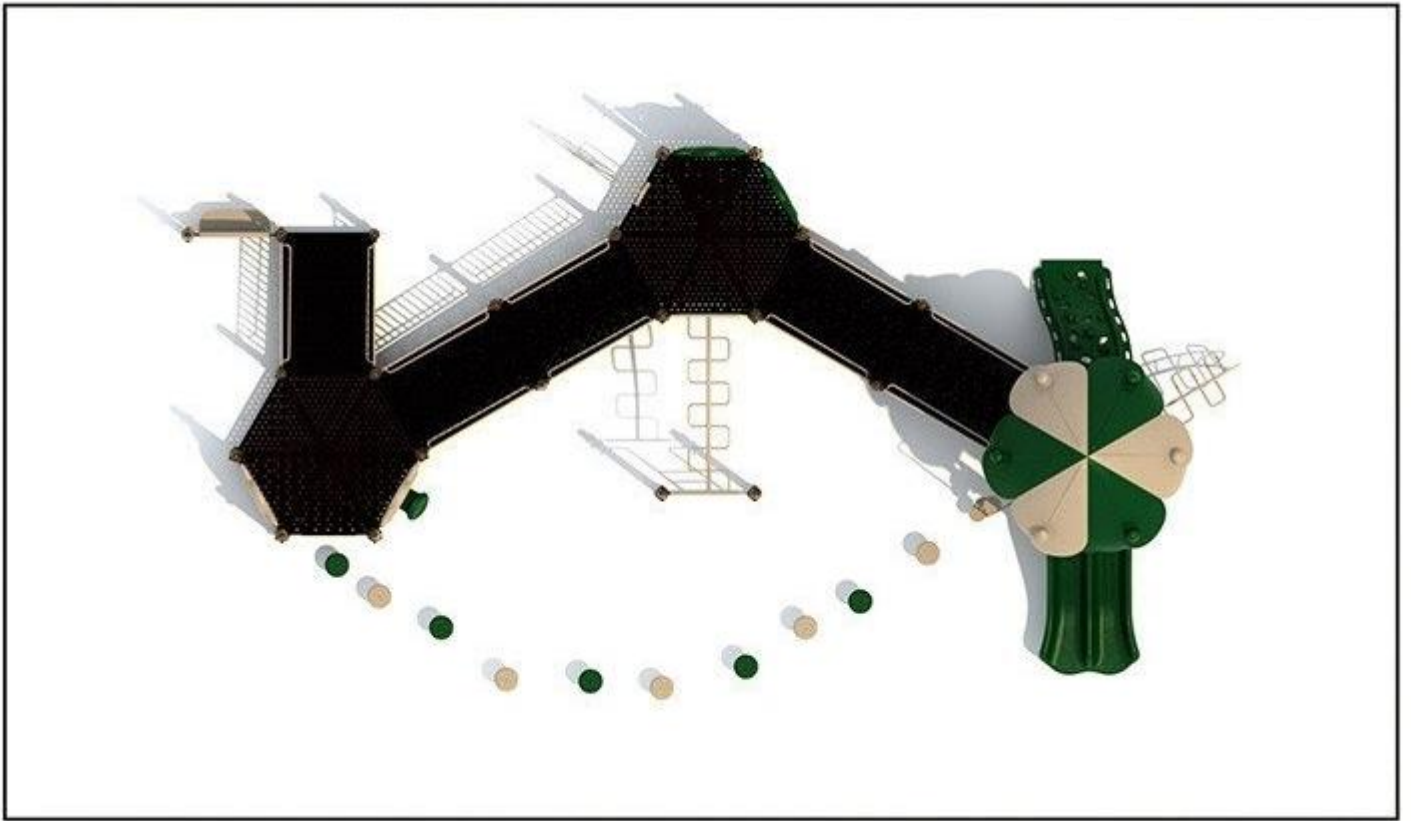

Use Zone: 56'8" x 34'4"

Age Group: 2-12 years

Occupancy: 60 to 64

Free Shipping!

COMPONENT: Floating Tunnel
Tower / Frog Pad Challenge Ladder
/ Ring Swing Challenge Ladder /
Cylinder Spinner / Boulder Climber
/ Single Sectional Slide / Cargo
Climber / Climber / Climber / Crab
Pods / Saddle Slide / Cylinder
Spinner