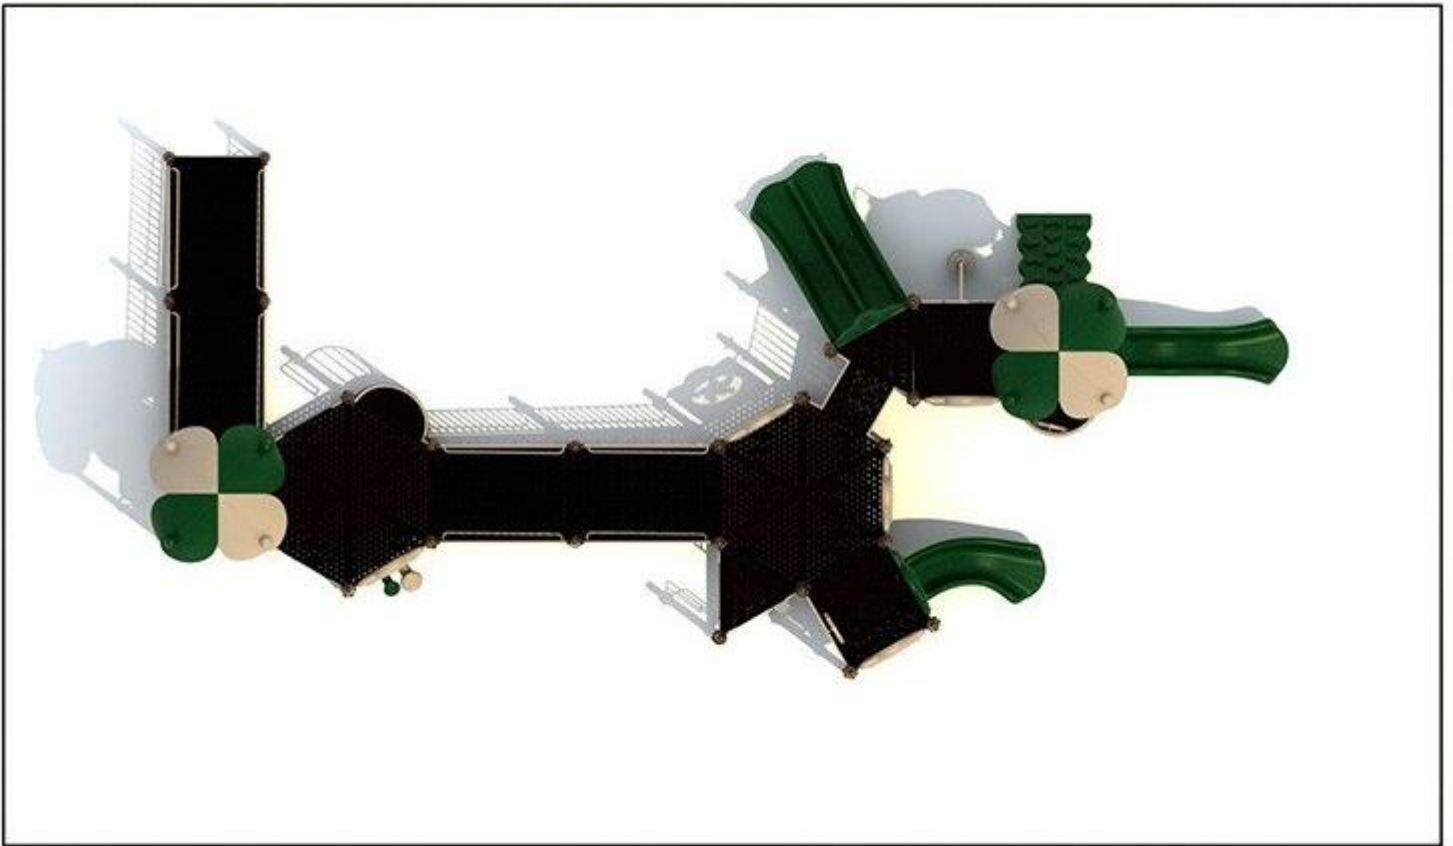

Use Zone: 59' x 24'

Age Group: 2-12 years

Occupancy: 58 to 62

Free Shipping!

COMPONENT: Floating Tunnel
Tower / Frog Pad Challenge Ladder
/ Ring Swing Challenge Ladder /
Cylinder Spinner / Boulder Climber
/ Single Sectional Slide / Cargo
Climber / Climber / Climber / Crab
Pods / Saddle Slide / Cylinder
Spinner