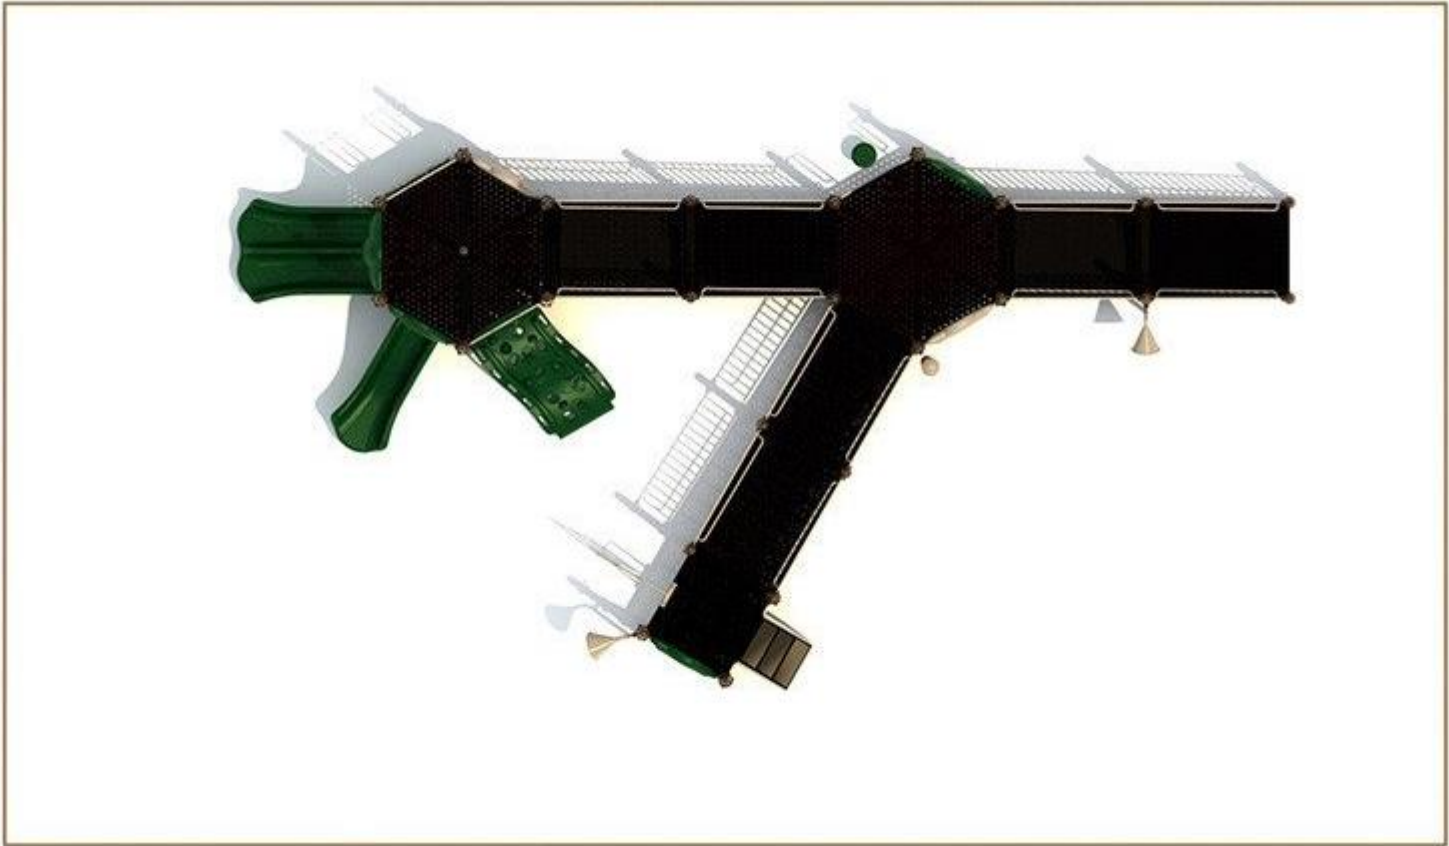

Use Zone: 56'2" x 34'6"

Age Group: 2-12 years

Occupancy: 56 to 60

Free Shipping!

COMPONENT: Floating Tunnel
Tower / Frog Pad Challenge Ladder
/ Ring Swing Challenge Ladder /
Cylinder Spinner / Boulder Climber
/ Single Sectional Slide / Cargo
Climber / Climber / Climber / Crab
Pods / Saddle Slide / Cylinder
Spinner