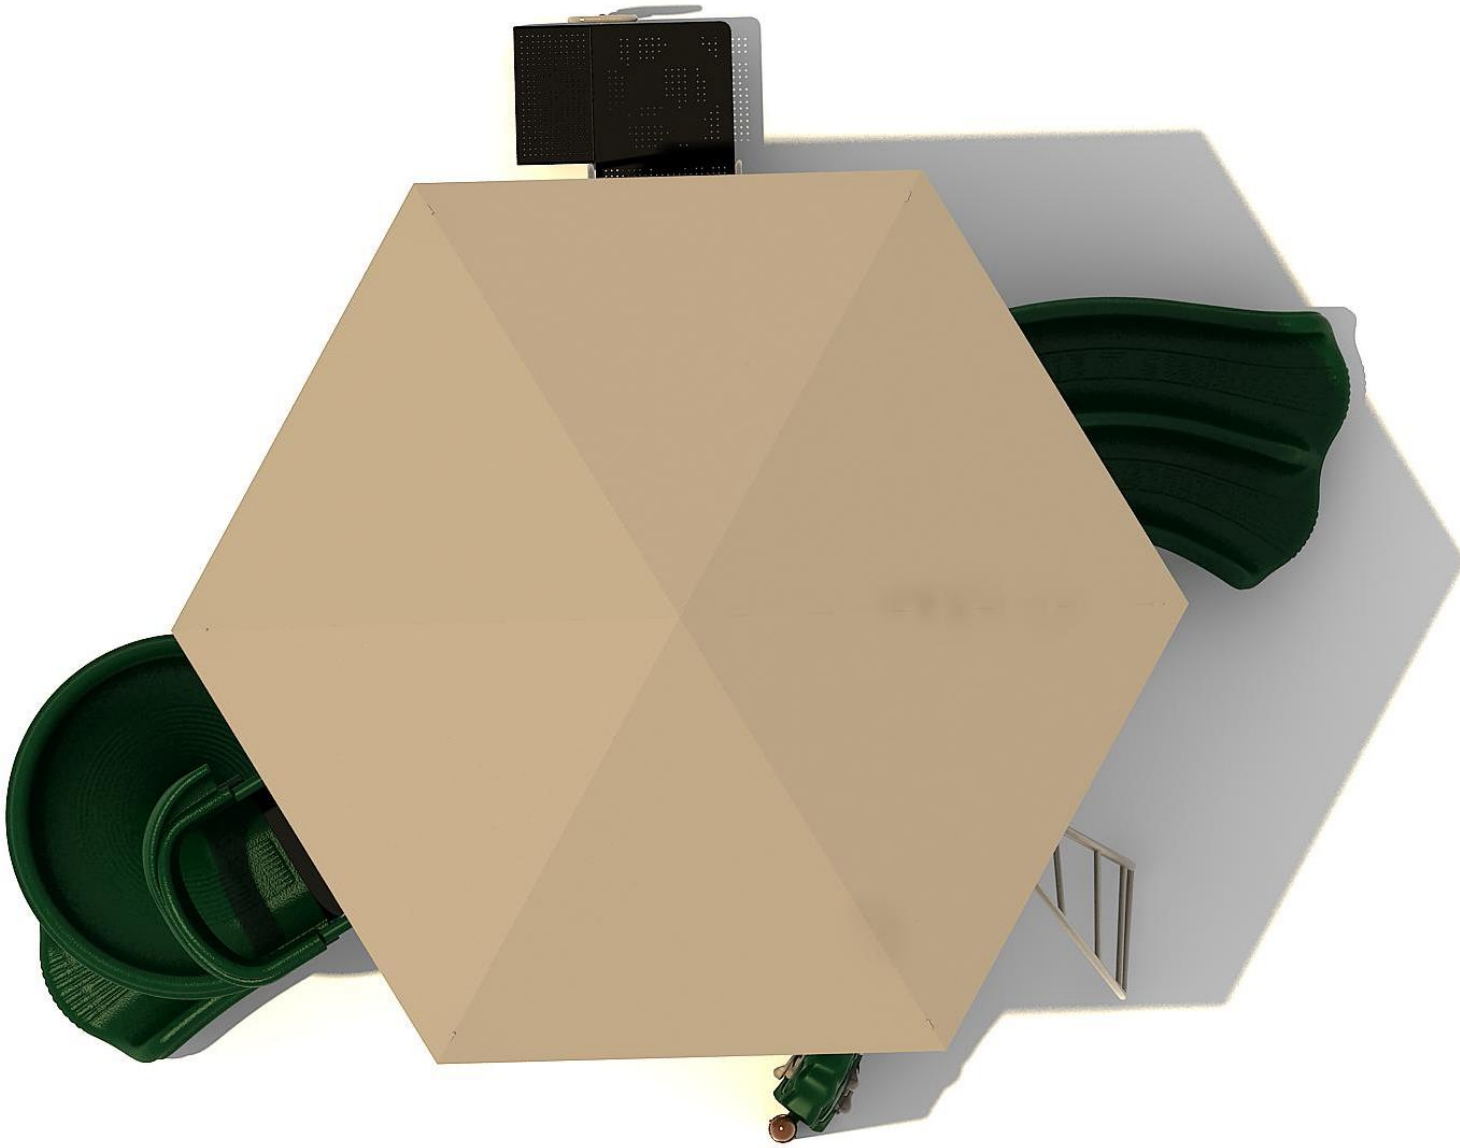

Use Zone: 32'9" x 29'

ADA Access: Yes

Age Group: 5 - 12

Occupancy: 28 - 32

Free Shipping!

COMPONENT: Floating Tunnel
Tower / Frog Pad Challenge Ladder
/ Ring Swing Challenge Ladder /
Cylinder Spinner / Boulder Climber
/ Single Sectional Slide / Cargo
Climber / Climber / Climber / Crab
Pods / Saddle Slide / Cylinder
Spinner