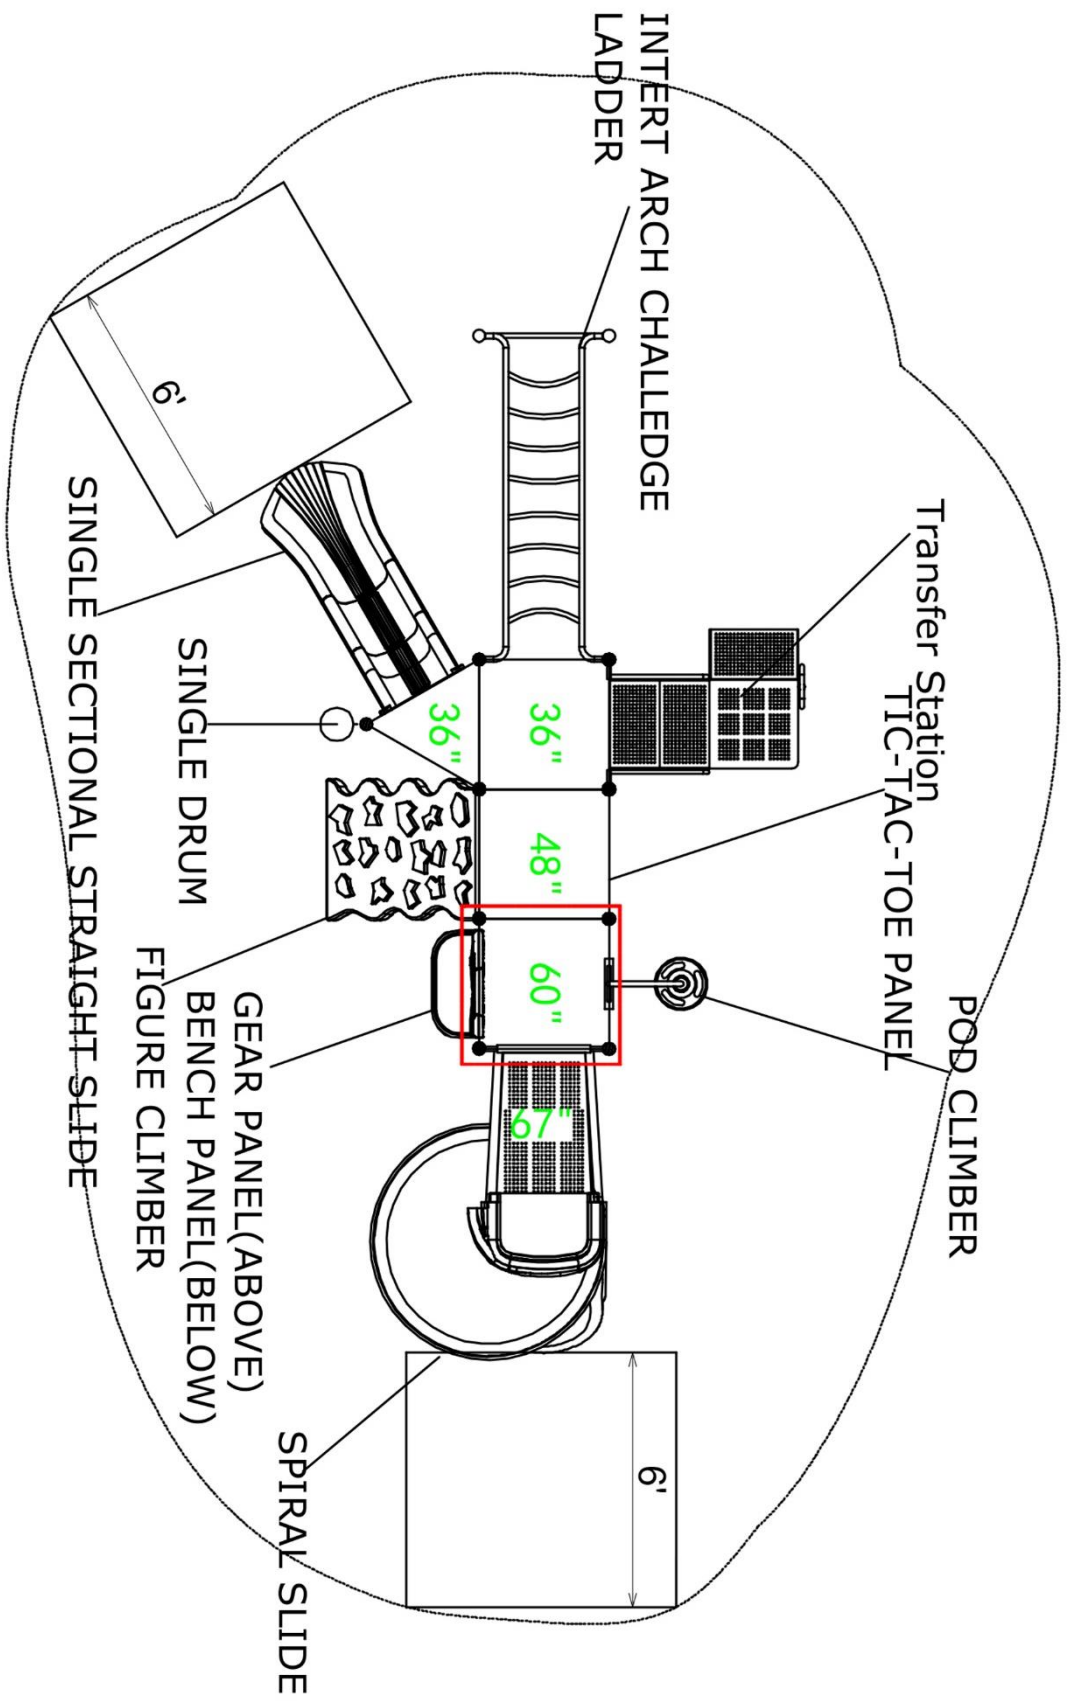

Use Zone: 40ft x 25ft

Age Group: 2-12 years

Occupancy: 28 to 32

Free Shipping!

COMPONENT: POD CLIMBER /
TRANSFER STATION / TIC-TAC-TOE
PANEL / INTERT ARCH CHALLENGE
LADDER / SINGLE DRUM / SINGLE
SECTIONAL STRAIGHT SLIDE /
FIGURE CLIMBER / BENCH
PANEL(BELOW) / GEAR
PANEL(ABOVE) / SPIRAL SLIDE

24'8"
12'8"

36'4"
24'3"

INTERRT ARCH CHALLENGE LADDER

Transfer Station TIC-TAC-TOE PANEL

POD CLIMBER

SINGLE SECTIONAL STRAIGHT SLIDE

SINGLE DRUM

GEAR PANEL (ABOVE)
BENCH PANEL (BELOW)
FIGURE CLIMBER

SPIRAL SLIDE

36"
48"
60"

67"

6'

6'

COLOR SCHEMES

FOREST- NATURAL

- Brown - Posts
- Dark Green - Plastic
- Tan - Plastic
- Tan - Metal Accessories