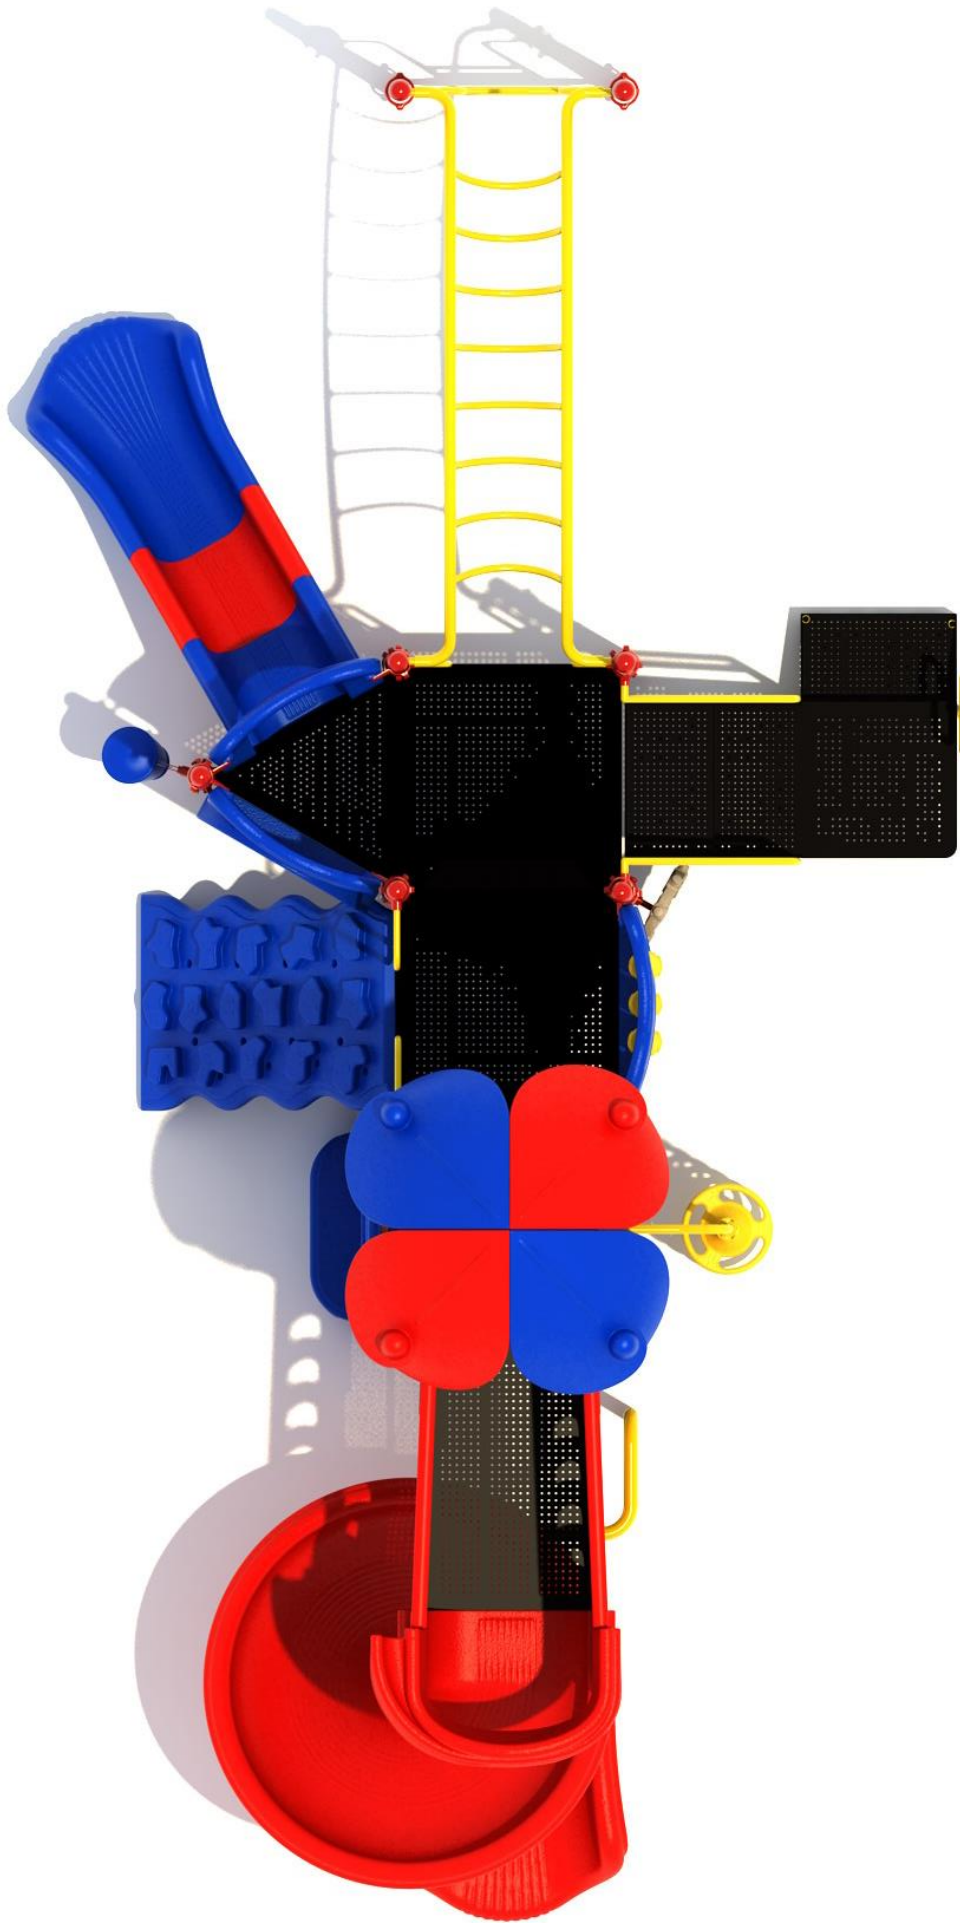

Use Zone: 40ft x 25ft

Age Group: 2-12 years

Occupancy: 28 to 32

Free Shipping!

COMPONENT: POD CLIMBER /
TRANSFER STATION / TIC-TAC-TOE
PANEL / INTERT ARCH CHALLENGE
LADDER / SINGLE DRUM / SINGLE
SECTIONAL STRAIGHT SLIDE /
FIGURE CLIMBER / BENCH
PANEL(BELOW) / GEAR
PANEL(ABOVE) / SPIRAL SLIDE

24'8"
12'8"

36'4"
24'3"

INTERRT ARCH CHALLENGE LADDER

Transfer Station TIC-TAC-TOE PANEL

POD CLIMBER

SINGLE SECTIONAL STRAIGHT SLIDE

SINGLE DRUM

GEAR PANEL (ABOVE)
BENCH PANEL (BELOW)
FIGURE CLIMBER

SPIRAL SLIDE

36"
48"
60"

67"

6'

6'

COLOR SCHEMES

FOREST- NATURAL

- Brown - Posts
- Dark Green - Plastic
- Tan - Plastic
- Tan - Metal Accessories

Roto Mold Plastic

Single Color Polyethylene

.60-inch

COLOR GUIDE