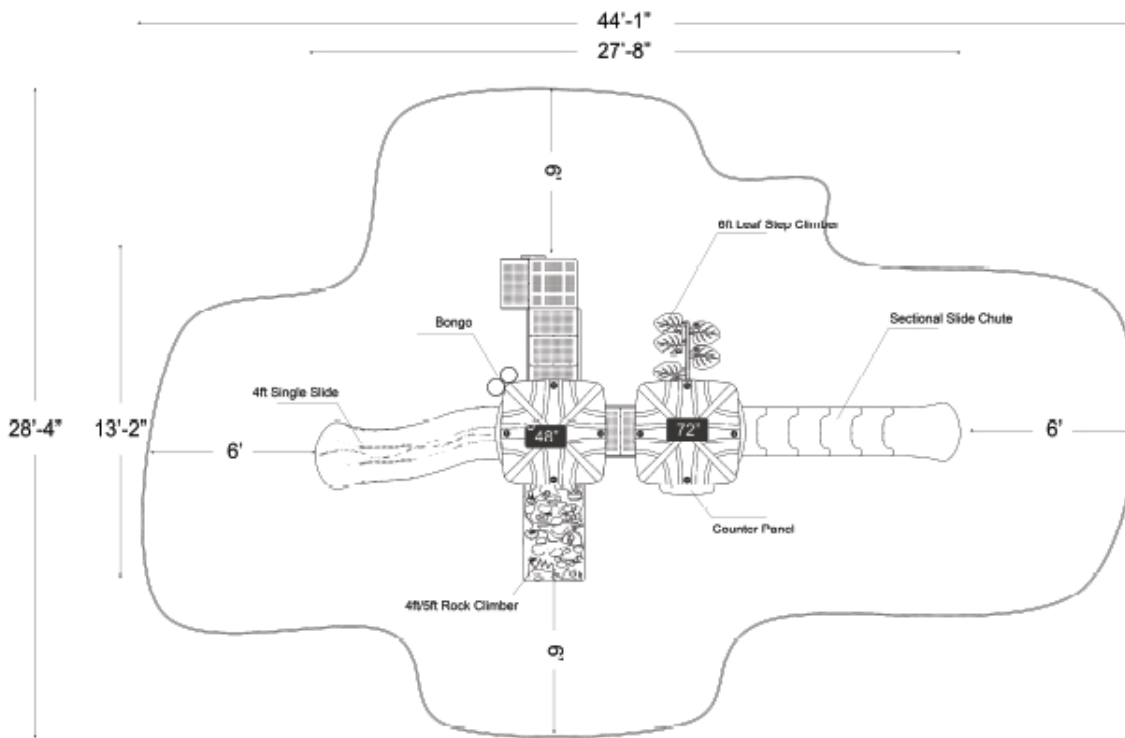

Use Zone: 40' x 26'

ADA Access: Yes

Age Range: 2-12

Free Shipping!

COMPONENTS: Leaf Step Climber / Sectional Slide Chute / Counter Panel / Rock Climber / Single Slide / Bongo

TOP VIEW

Compliance:
 This play structure has been designed to meet the safety requirements established in:

- 2010 ADA Standard
- ASTM F148
- CPSC Pub #325

when the play structure is installed over a properly maintained surfacing material which is in compliance with:

- ASTM F292
- ASTM F1951

and is appropriate for the highest designated play surface of the structure.

Project Name :	Structure Size:	27'-8"×13'-2"	HDPS:	72"	www.wisdomplayground.com
	Recommended Use Zone:	44'-1"×28'-4"	Age Group:	5-12	
	Surface Area:	797 Sqft	Capacity:	36-40	