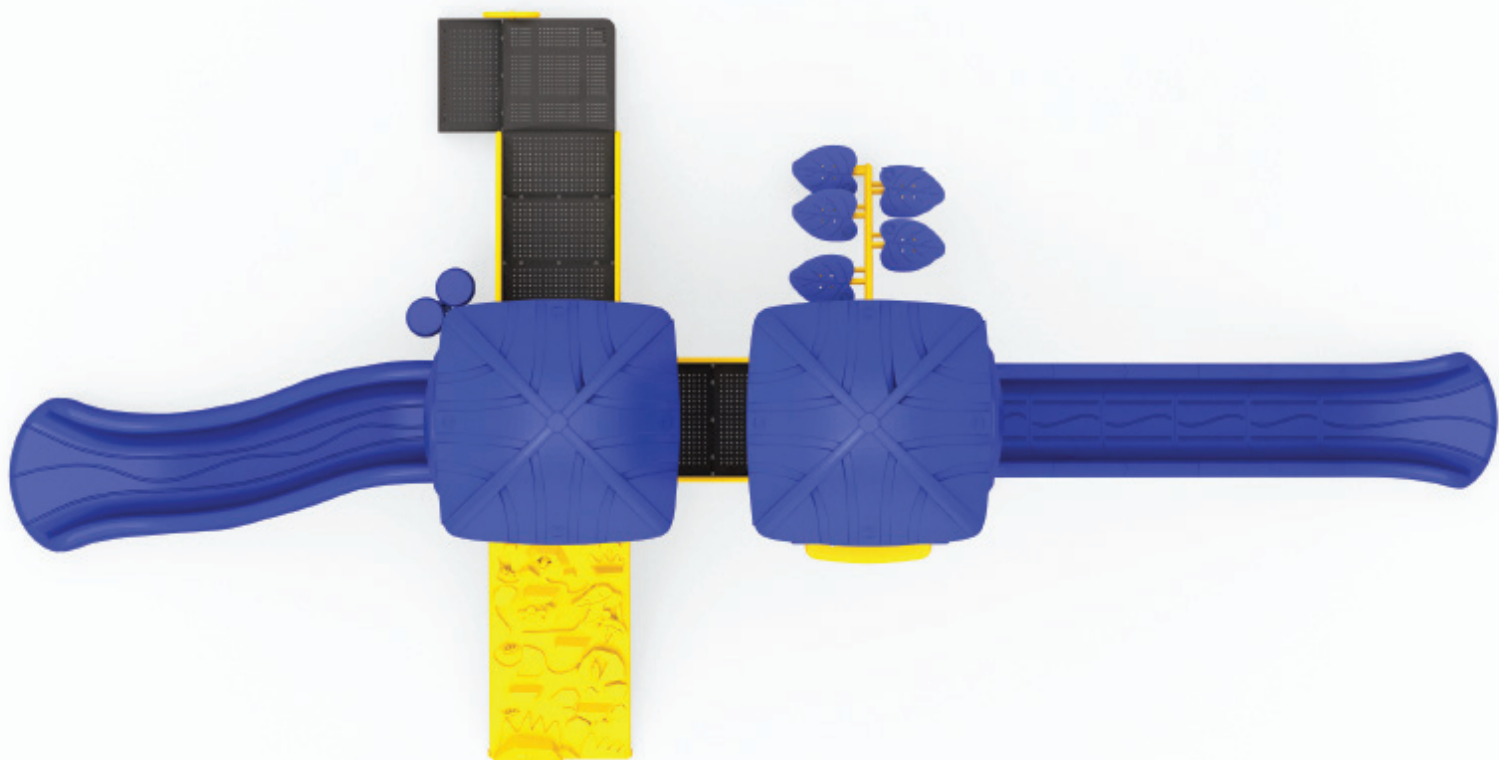

Use Zone: 40' x 26'

ADA Access: Yes

Age Range: 2-12

Free Shipping!

COMPONENTS: Leaf Step Climber / Sectional Slide Chute / Counter Panel / Rock Climber / Single Slide / Bongo

TOP VIEW

Compliance:
 This play structure has been designed to meet the safety requirements established in:

- 2010 ADA Standard
- ASTM F148
- CPSC Pub #325

when the play structure is installed over a properly maintained surfacing material which is in compliance with:

- ASTM F292
- ASTM F1951

and is appropriate for the highest designated play surface of the structure.

Project Name :	Structure Size:	27'-8"×13'-2"	HDPS:	72"	www.wisdomplayground.com
	Recommended Use Zone:	44'-1"×28'-4"	Age Group:	5-12	
	Surface Area:	797 Sqft	Capacity:	36-40	