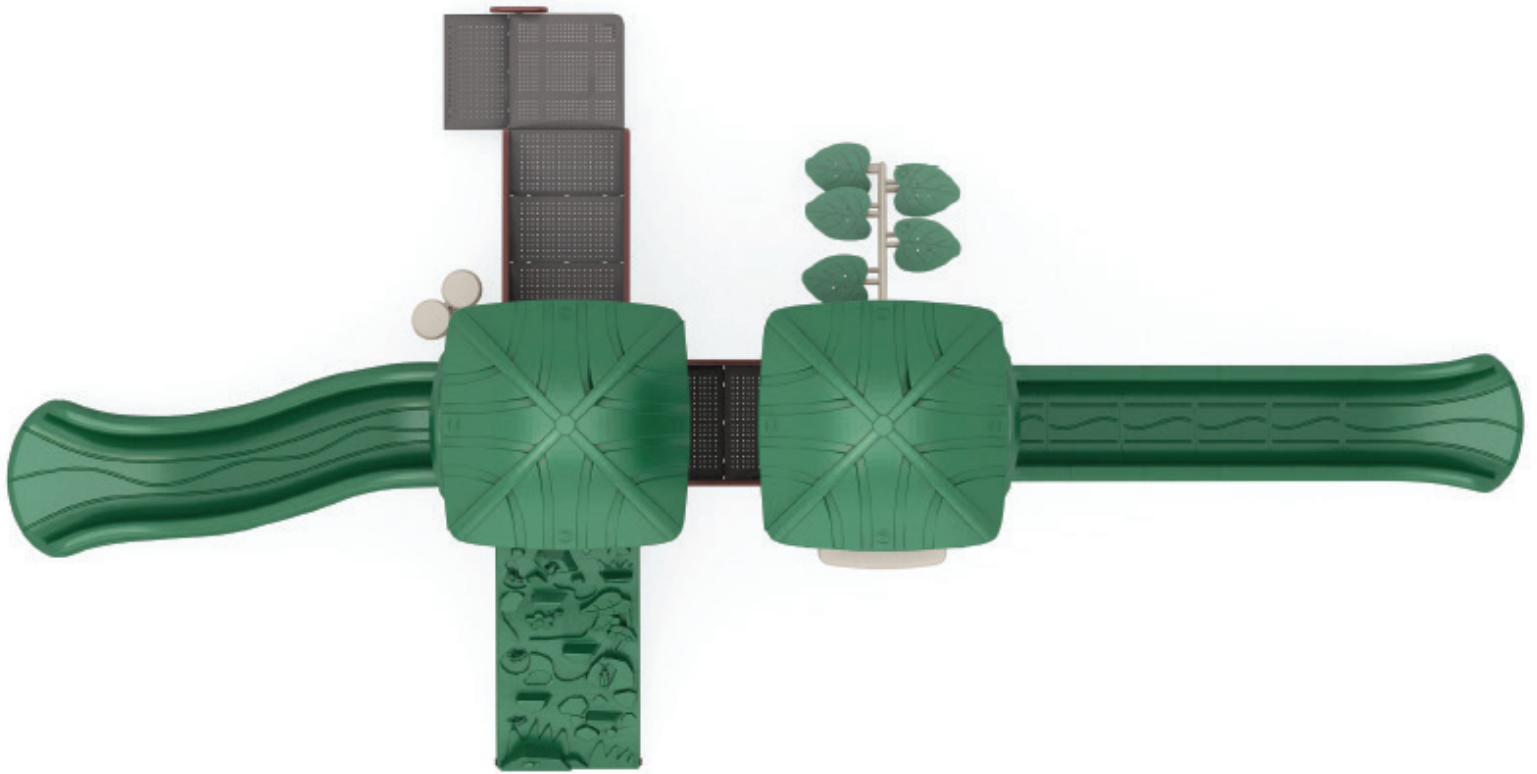

Use Zone: 40' x 26'

ADA Access: Yes

Age Range: 2-12

Free Shipping!

COMPONENTS: Leaf Step Climber / Sectional Slide Chute / Counter Panel / Rock Climber / Single Slide / Bongo

TOP VIEW

Compliance:
 This play structure has been designed to meet the safety requirements established in:

- 2010 ADA Standard
- ASTM F148
- CPSC Pub #325

when the play structure is installed over a properly maintained surfacing material which is in compliance with:

- ASTM F292
- ASTM F1951

and is appropriate for the highest designated play surface of the structure.

Project Name :	Structure Size:	27'-8"×13'-2"	HDPS:	72"	www.wisdomplayground.com
	Recommended Use Zone:	44'-1"×28'-4"	Age Group:	5-12	
	Surface Area:	797 Sqft	Capacity:	36-40	