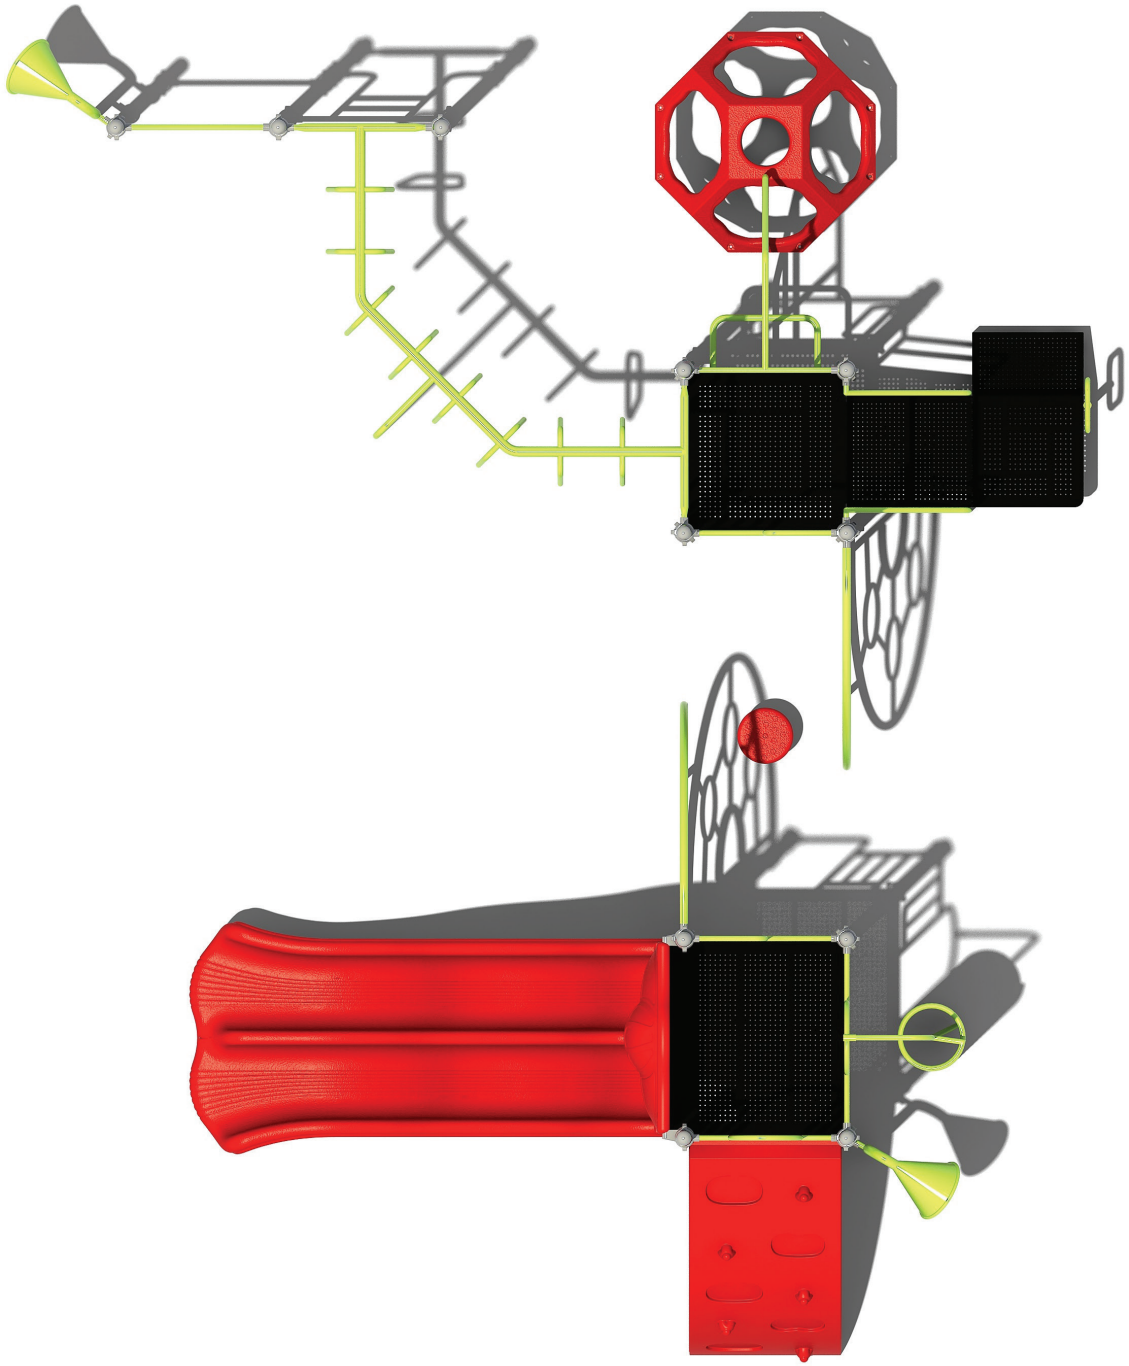

Use Zone: 38' x 33'

Age Range: 5-12

Occupancy: 24-28

Free Shipping!

COMPONENTS: Transfer Station / Curly Climber / Half Circle Climber / Talk Tube / Ikube Climber / Pod / Sea Creature Arch Climber / Half Circle Climber / Chin Bar / 90 Degree D-ring Challenge Ladder / Double Wave Slide / Talk Tube

Compliance:
 This play structure has been designed to meet the safety requirements established in:
 - 2010 ADA Standard
 - ASTM F1487
 - CPSC Pub #325
 when the play structure is installed over a properly maintained surfacing material which is in compliance with:
 - ASTM F1292
 - ASTM F1951
 and is appropriate for the highest designated play surface of the structure.

Drawing No: KP-33296	Structure Size: 25'-2"X20'-4"X10'-2"	HDPS: 84"	Creative Recreational Systems
Date: 25/09/2020	Recommended Use Zone: 37'-4"X32'-5"	Age Group: 5-12	
Scale: To Fit	Surface Area: 1254 Sq Ft	Capacity: 24-28	