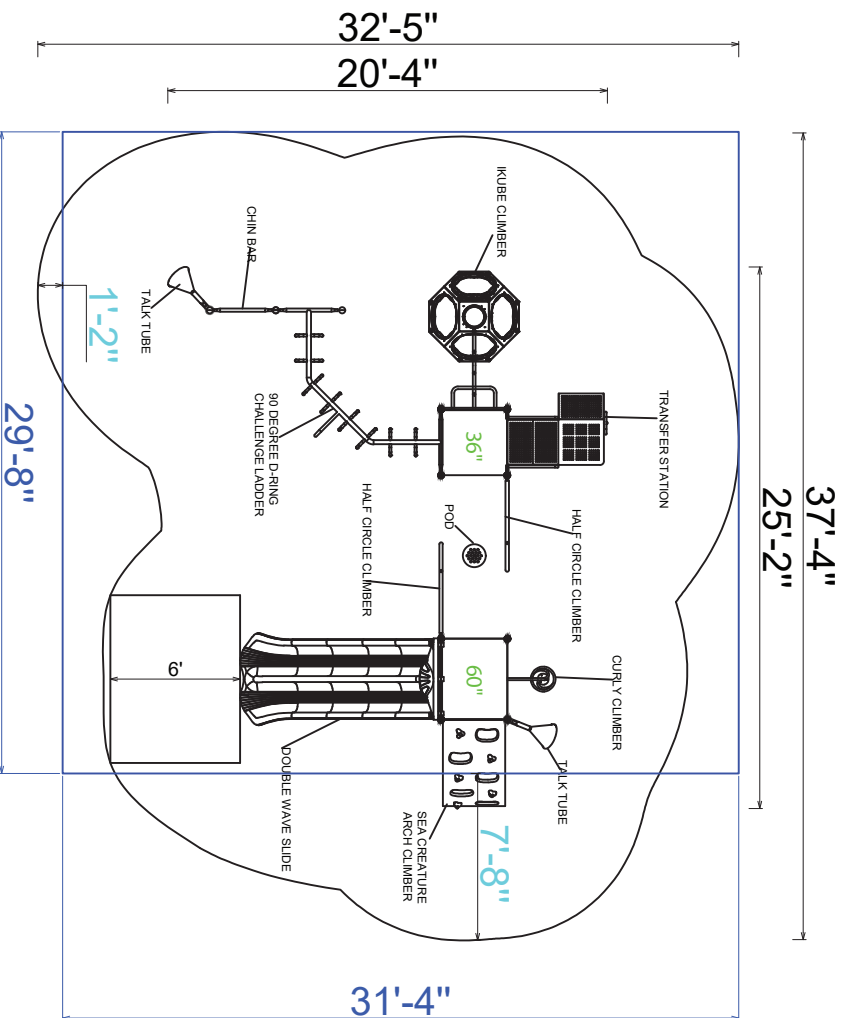

Use Zone: 38' x 33'

Age Range: 5-12

Occupancy: 24-28

Free Shipping!

COMPONENTS: Transfer Station / Curly Climber / Half Circle Climber / Talk Tube / Ikube Climber / Pod / Sea Creature Arch Climber / Half Circle Climber / Chin Bar / 90 Degree D-ring Challenge Ladder / Double Wave Slide / Talk Tube

Compliance:
 This play structure has been designed to meet the safety requirements established in:
 - 2010 ADA Standard
 - ASTM F1487
 - CPSC Pub #325
 when the play structure is installed over a properly maintained surfacing material which is in compliance with:
 - ASTM F1292
 - ASTM F1951
 and is appropriate for the highest designated play surface of the structure.

Drawing No: KP-33296	Structure Size: 25'-2"X20'-4"X10'-2"	HDPS: 84"	Creative Recreational Systems
Date: 25/09/2020	Recommended Use Zone: 37'-4"X32'-5"	Age Group: 5-12	
Scale: To Fit	Surface Area: 1254 Sq Ft	Capacity: 24-28	