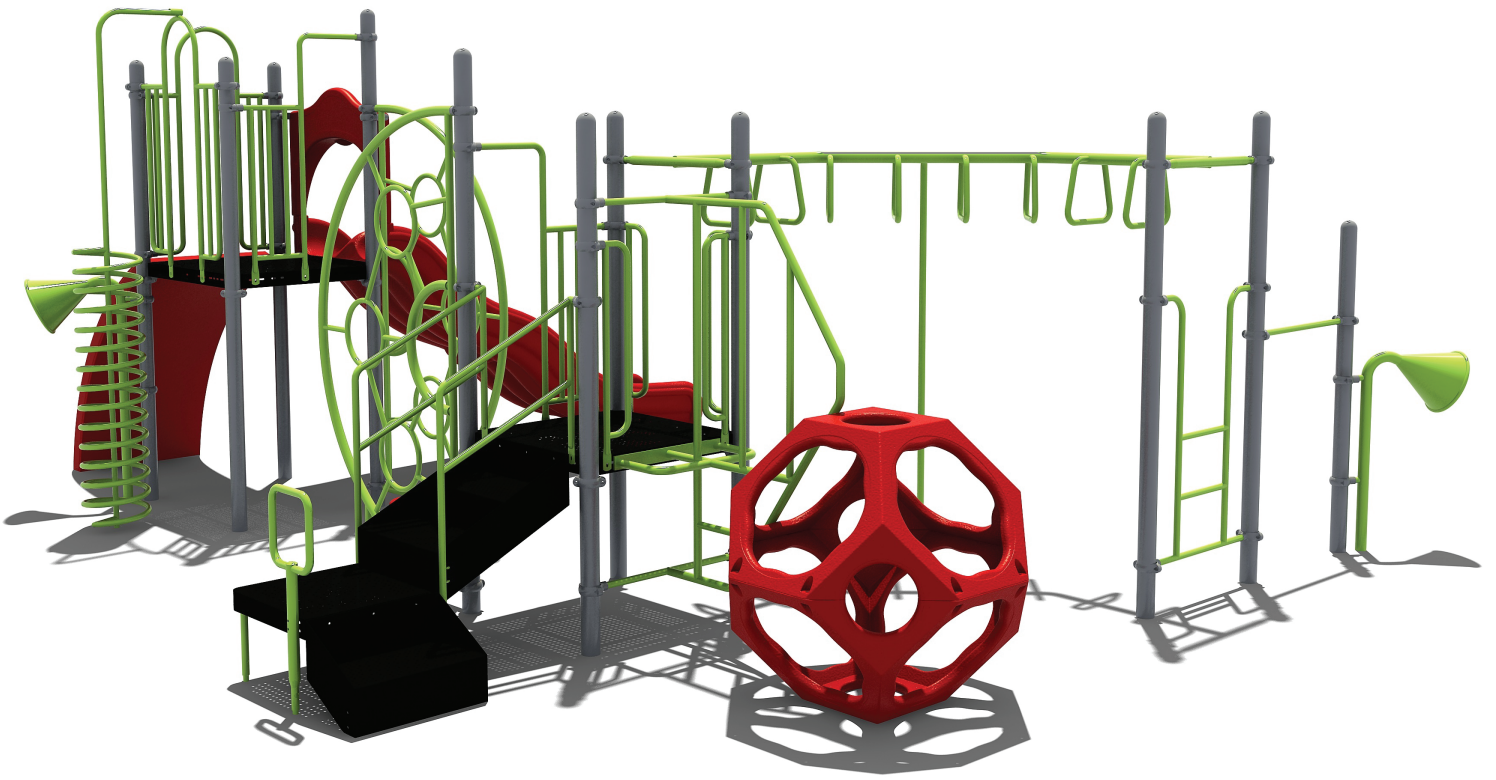

Use Zone: 38' x 33'

Age Range: 5-12

Occupancy: 24-28

Free Shipping!

COMPONENTS: Transfer Station / Curly Climber / Half Circle Climber / Talk Tube / Ikube Climber / Pod / Sea Creature Arch Climber / Half Circle Climber / Chin Bar / 90 Degree D-ring Challenge Ladder / Double Wave Slide / Talk Tube

Compliance:
 This play structure has been designed to meet the safety requirements established in:
 - 2010 ADA Standard
 - ASTM F1487
 - CPSC Pub #325
 when the play structure is installed over a properly maintained surfacing material which is in compliance with:
 - ASTM F1292
 - ASTM F1951
 and is appropriate for the highest designated play surface of the structure.

Drawing No: KP-33296	Structure Size: 25'-2"X20'-4"X10'-2"	HDPS: 84"	Creative Recreational Systems
Date: 25/09/2020	Recommended Use Zone: 37'-4"X32'-5"	Age Group: 5-12	
Scale: To Fit	Surface Area: 1254 Sq Ft	Capacity: 24-28	