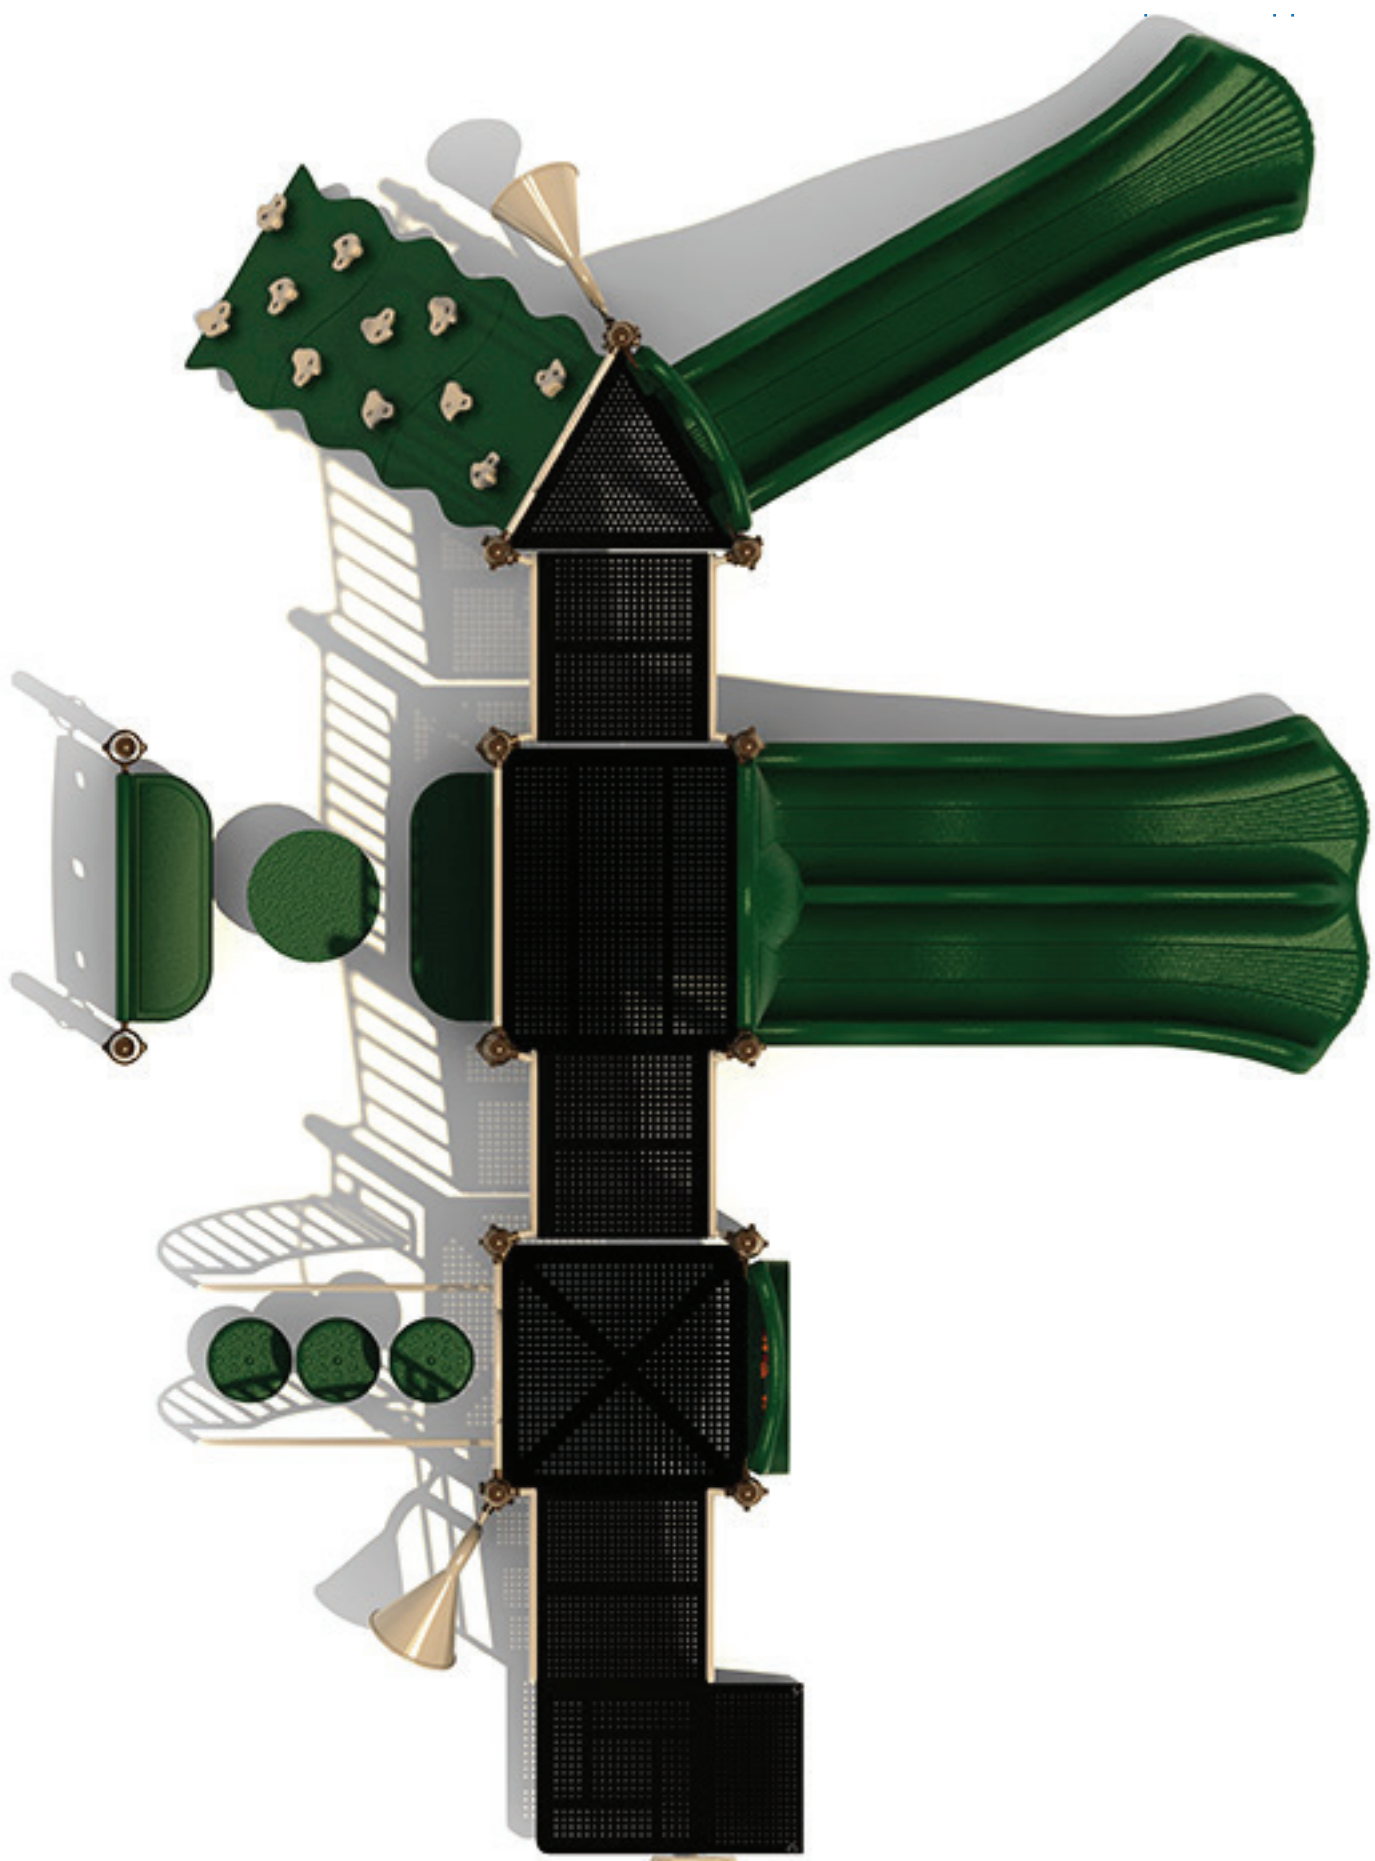

Use Zone: 28' x 35'

Age Group: 2-12

Occupancy: 26-30

Free Shipping!

COMPONENTS: Talk Tube / Single Wave Slide / Double Wave Slide / Gear Panel / Transfer Station / Pod Steps / Rise Inter Step / Bench Panel / PE Table / Rise Inter Steps / Rock Climber

Gardens at Vista

Drawing No: KP-80309
Date: 01/12/2021
Scale: To Fit

Structure Size: 15'-2" X 22'-9" X 10'-4"
Recommended Use Zone: 27'-3" X 34'-11"
Surface Area: 980 Sq Ft

HCPs: 5
Age Group: 2-12
Capacity: 24-30
Weight: 2200 lbs