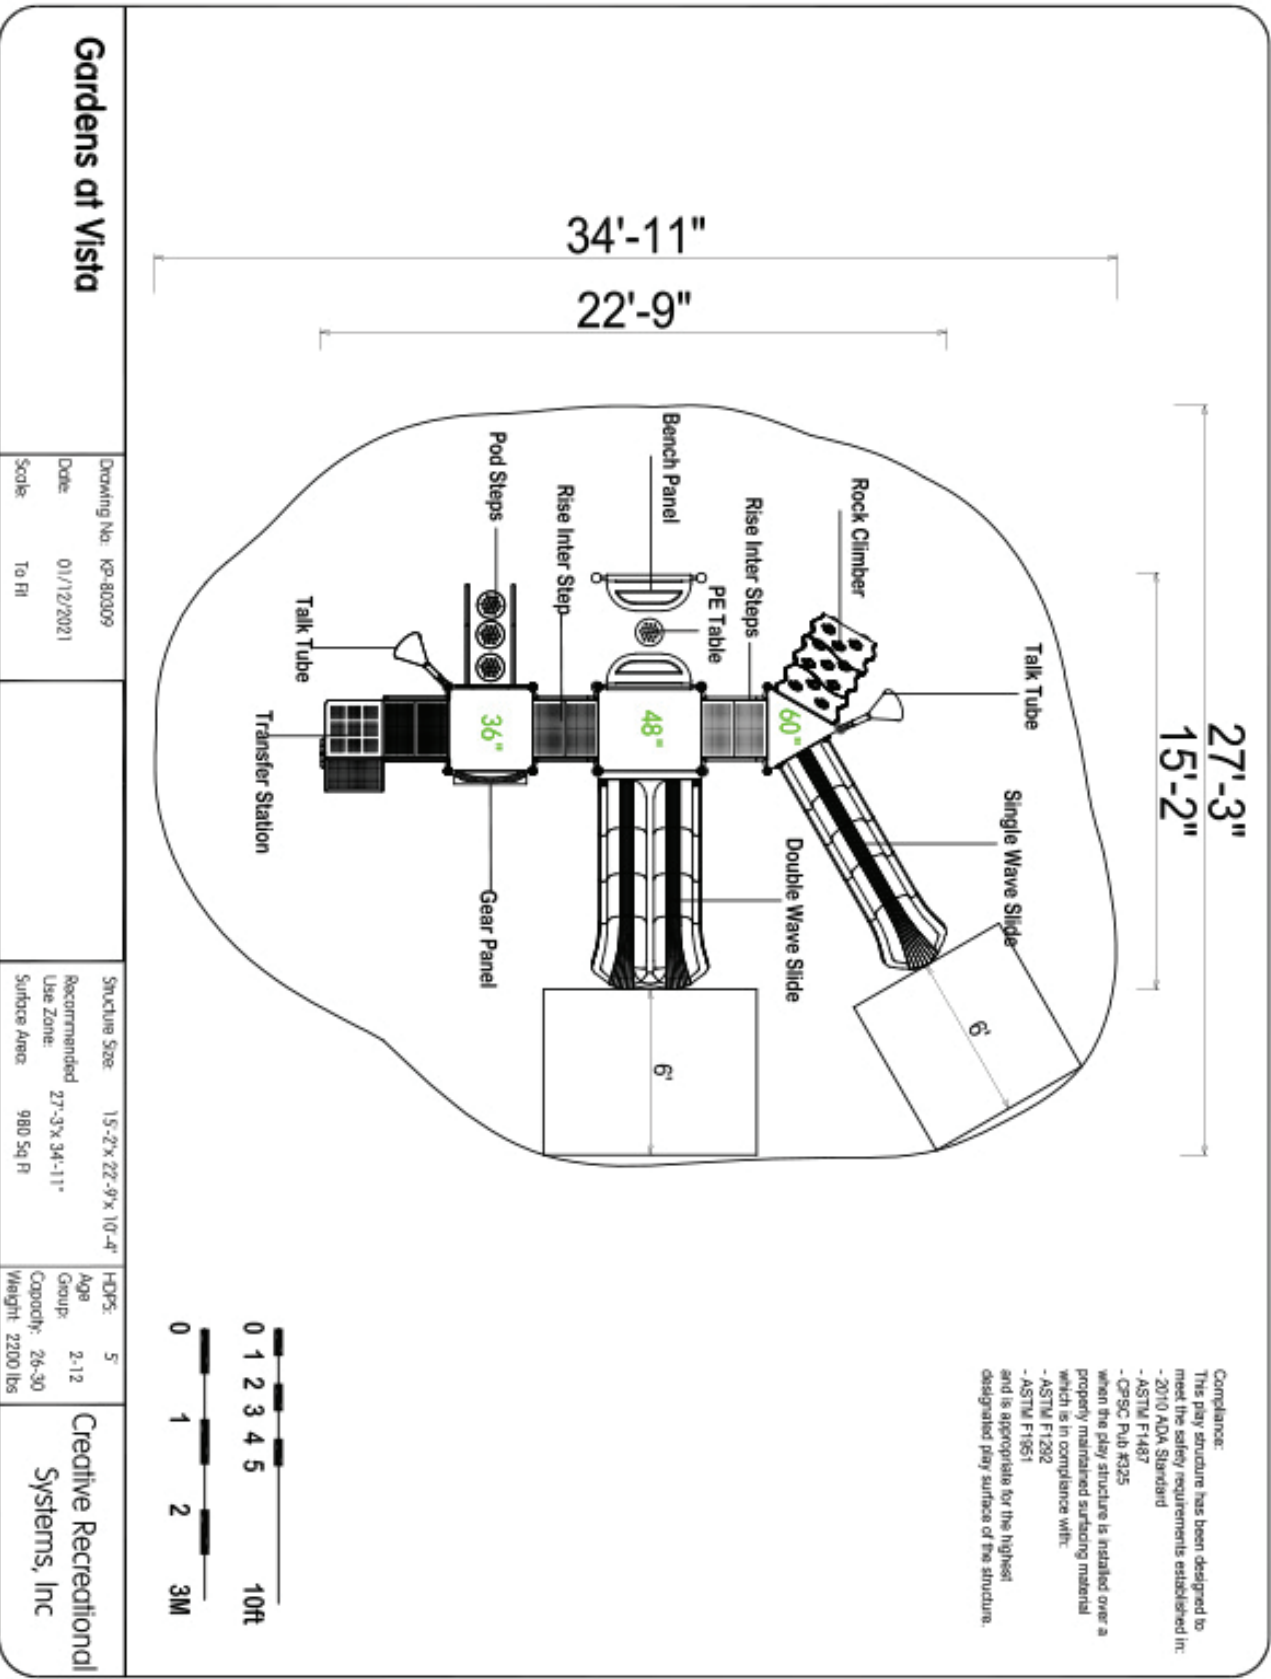

Use Zone: 28' x 35'

Age Group: 2-12

Occupancy: 26-30

Free Shipping!

COMPONENTS: Talk Tube / Single Wave Slide / Double Wave Slide / Gear Panel / Transfer Station / Pod Steps / Rise Inter Step / Bench Panel / PE Table / Rise Inter Steps / Rock Climber

Gardens at Vista

Drawing No: KP-80309
Date: 01/12/2021
Scale: To Fit

Structure Size: 15'-2" X 22'-9" X 10'-4"
Recommended Use Zone: 27'-3" X 34'-11"
Surface Area: 980 Sq Ft

HCPs: 5
Age Group: 2-12
Capacity: 24-30
Weight: 2200 lbs