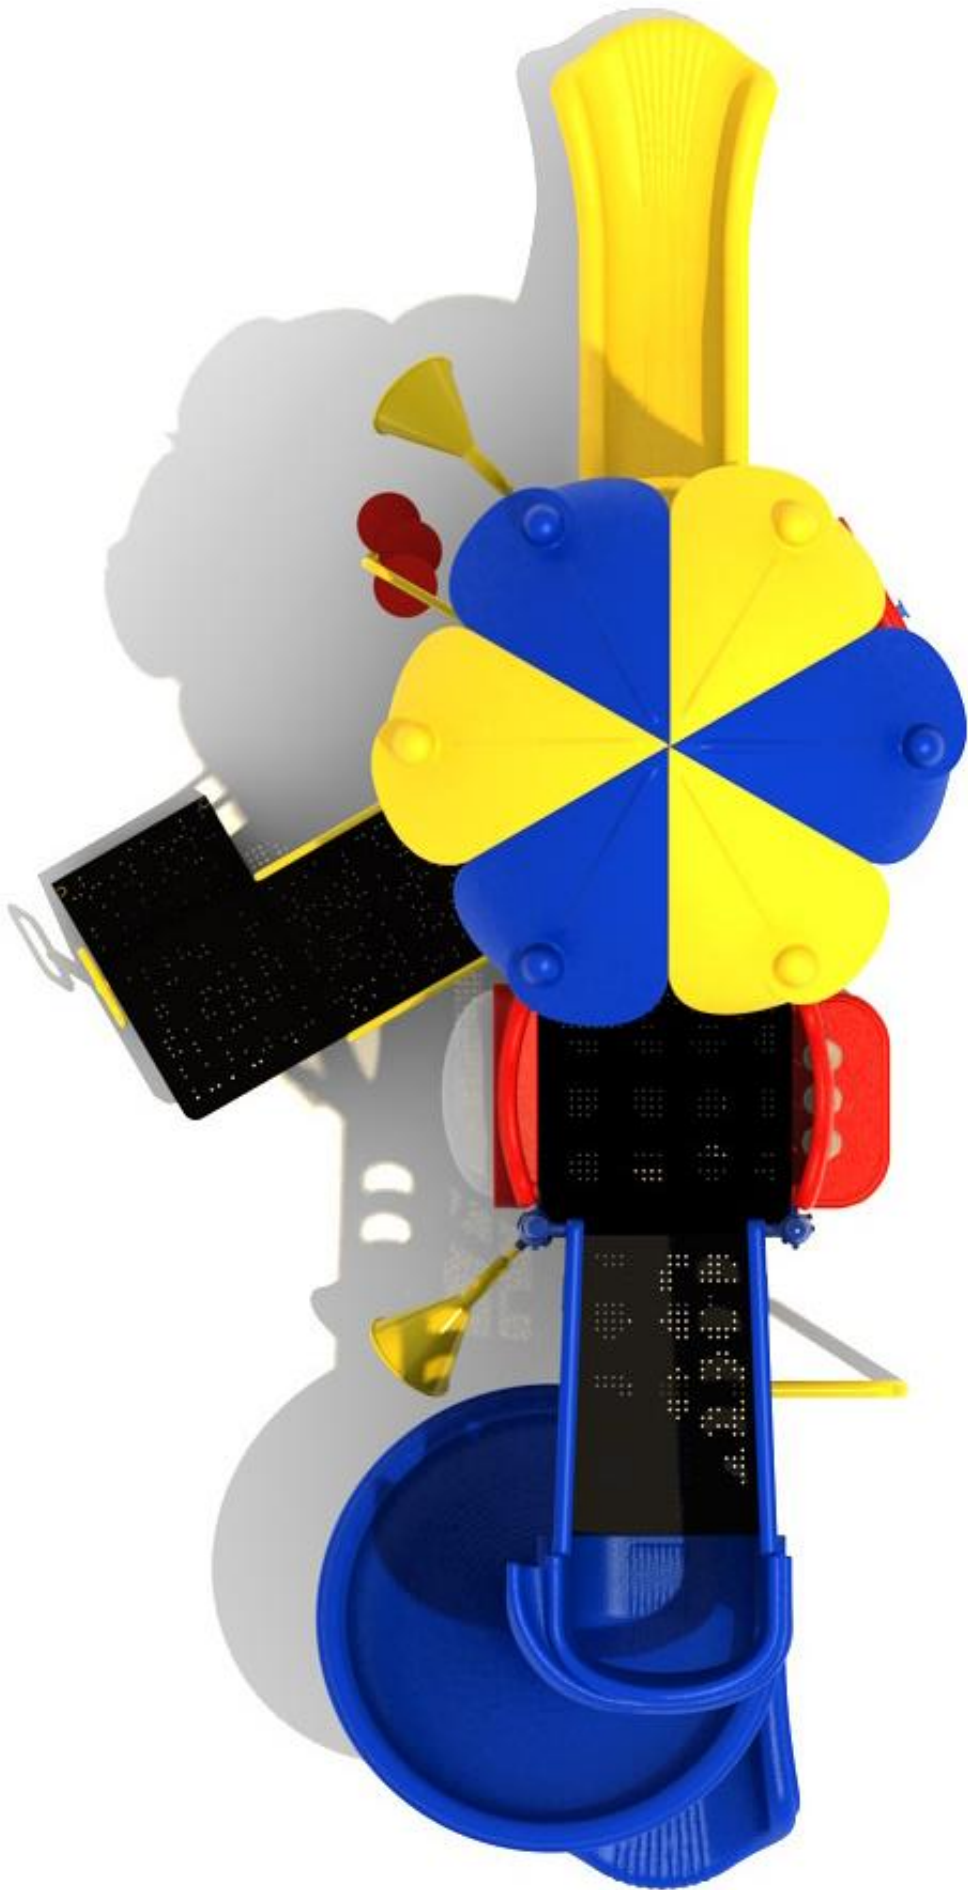

Use Zone: 33'2"x 22'9"

ADA Access: Yes

Age Group: 2 - 12

Occupancy: 24 - 28

Free Shipping!

COMPONENT: Floating Tunnel
Tower / Frog Pad Challenge Ladder
/ Ring Swing Challenge Ladder /
Cylinder Spinner / Boulder Climber
/ Single Sectional Slide / Cargo
Climber / Climber / Climber / Crab
Pods / Saddle Slide / Cylinder
Spinner

DAYBREAK

- Pacific Blue - Posts
- Pacific Blue - Plastic
- Sunglow Yellow - Plastic
- Tan - Plastic
- Tan - Metal Accessories

BLUE MOON- PRIMARY

- Brick Red - Posts
- Pacific Blue - Plastic
- Sunglow Yellow - Metal Accessories

PATRIOT

- White - Posts
- Pacific Blue - Plastic
- Primary Red - Plastic
- Tan - Metal Accessories

LAKWOOD

- Brown - Posts
- Pacific Blue - Plastic
- Sunglow Yellow - Plastic
- Tan - Plastic
- Tan - Metal Accessories