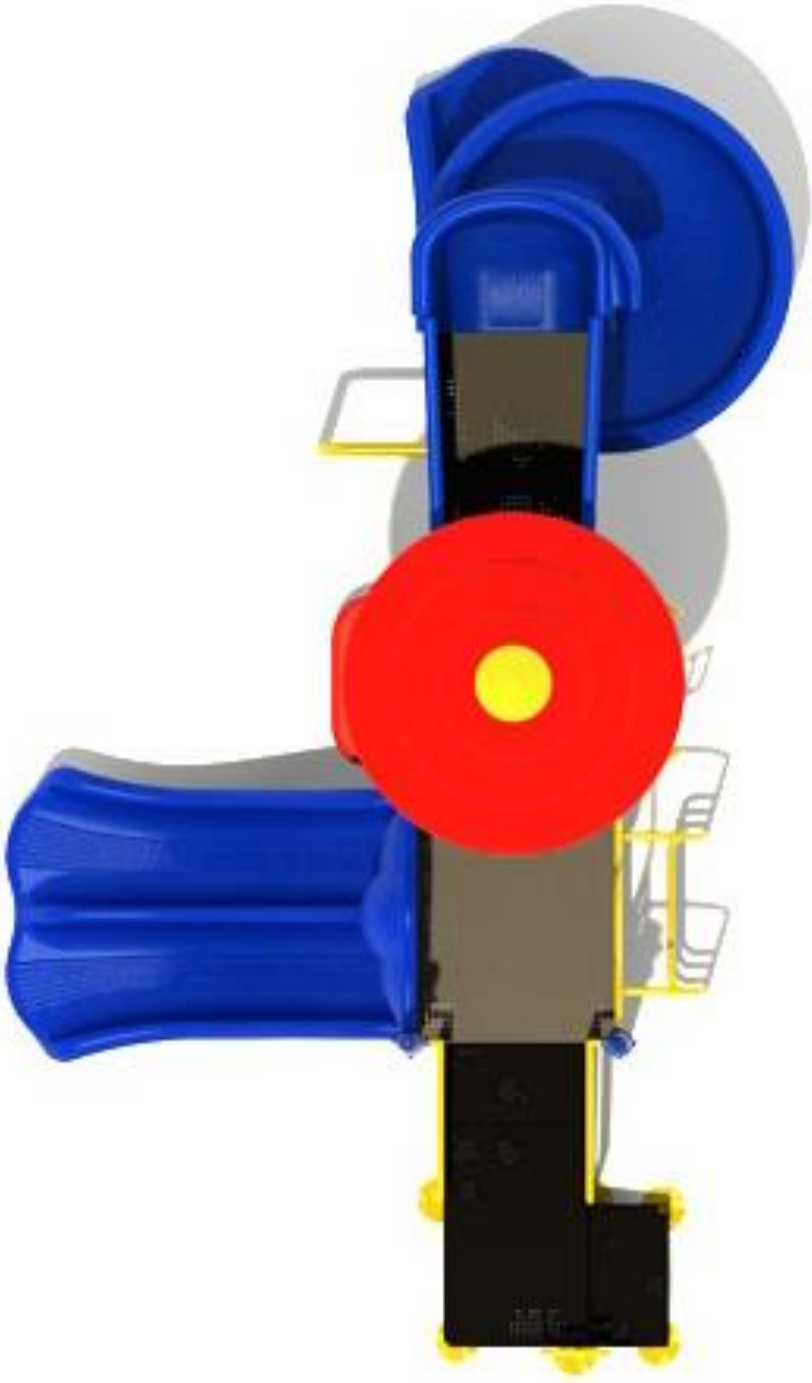

Use Zone: 30'10" x 23'9"

ADA Access: Yes

Age Group: 2 - 12

Occupancy: 24 - 28

Free Shipping!

COMPONENT: Floating Tunnel
Tower / Frog Pad Challenge Ladder
/ Ring Swing Challenge Ladder /
Cylinder Spinner / Boulder Climber
/ Single Sectional Slide / Cargo
Climber / Climber / Climber / Crab
Pods / Saddle Slide / Cylinder
Spinner