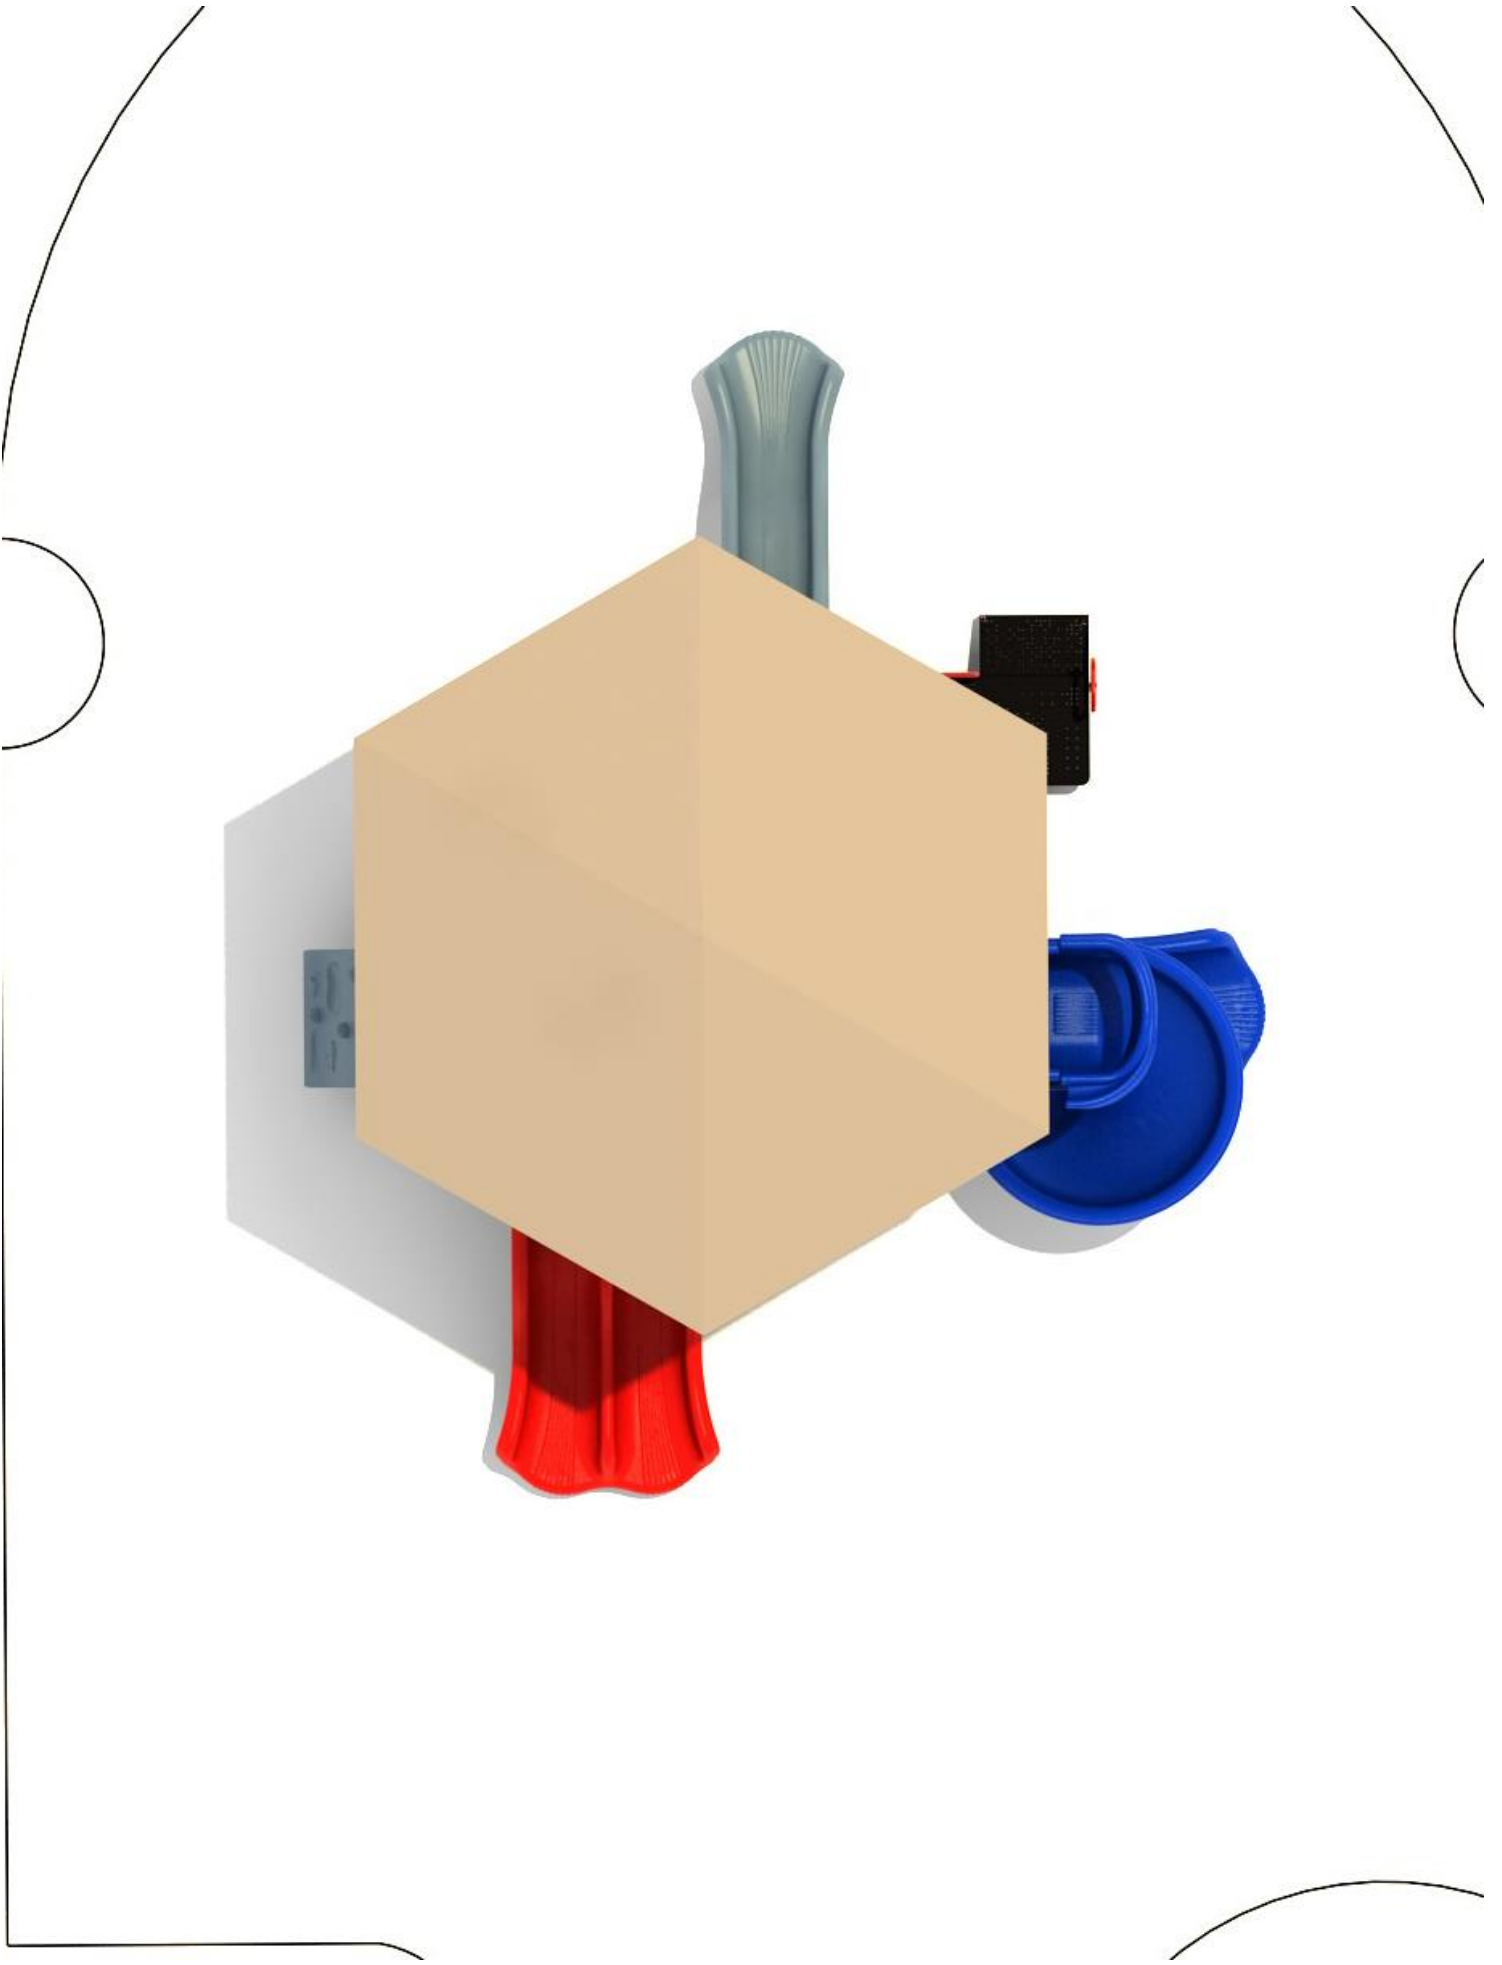

Use Zone: 34'5" x 30'4"

ADA Access: Yes

Age Group: 2 - 12

Occupancy: 32 - 36

Free Shipping!

COMPONENT: Floating Tunnel
Tower / Frog Pad Challenge Ladder
/ Ring Swing Challenge Ladder /
Cylinder Spinner / Boulder Climber
/ Single Sectional Slide / Cargo
Climber / Climber / Climber / Crab
Pods / Saddle Slide / Cylinder
Spinner