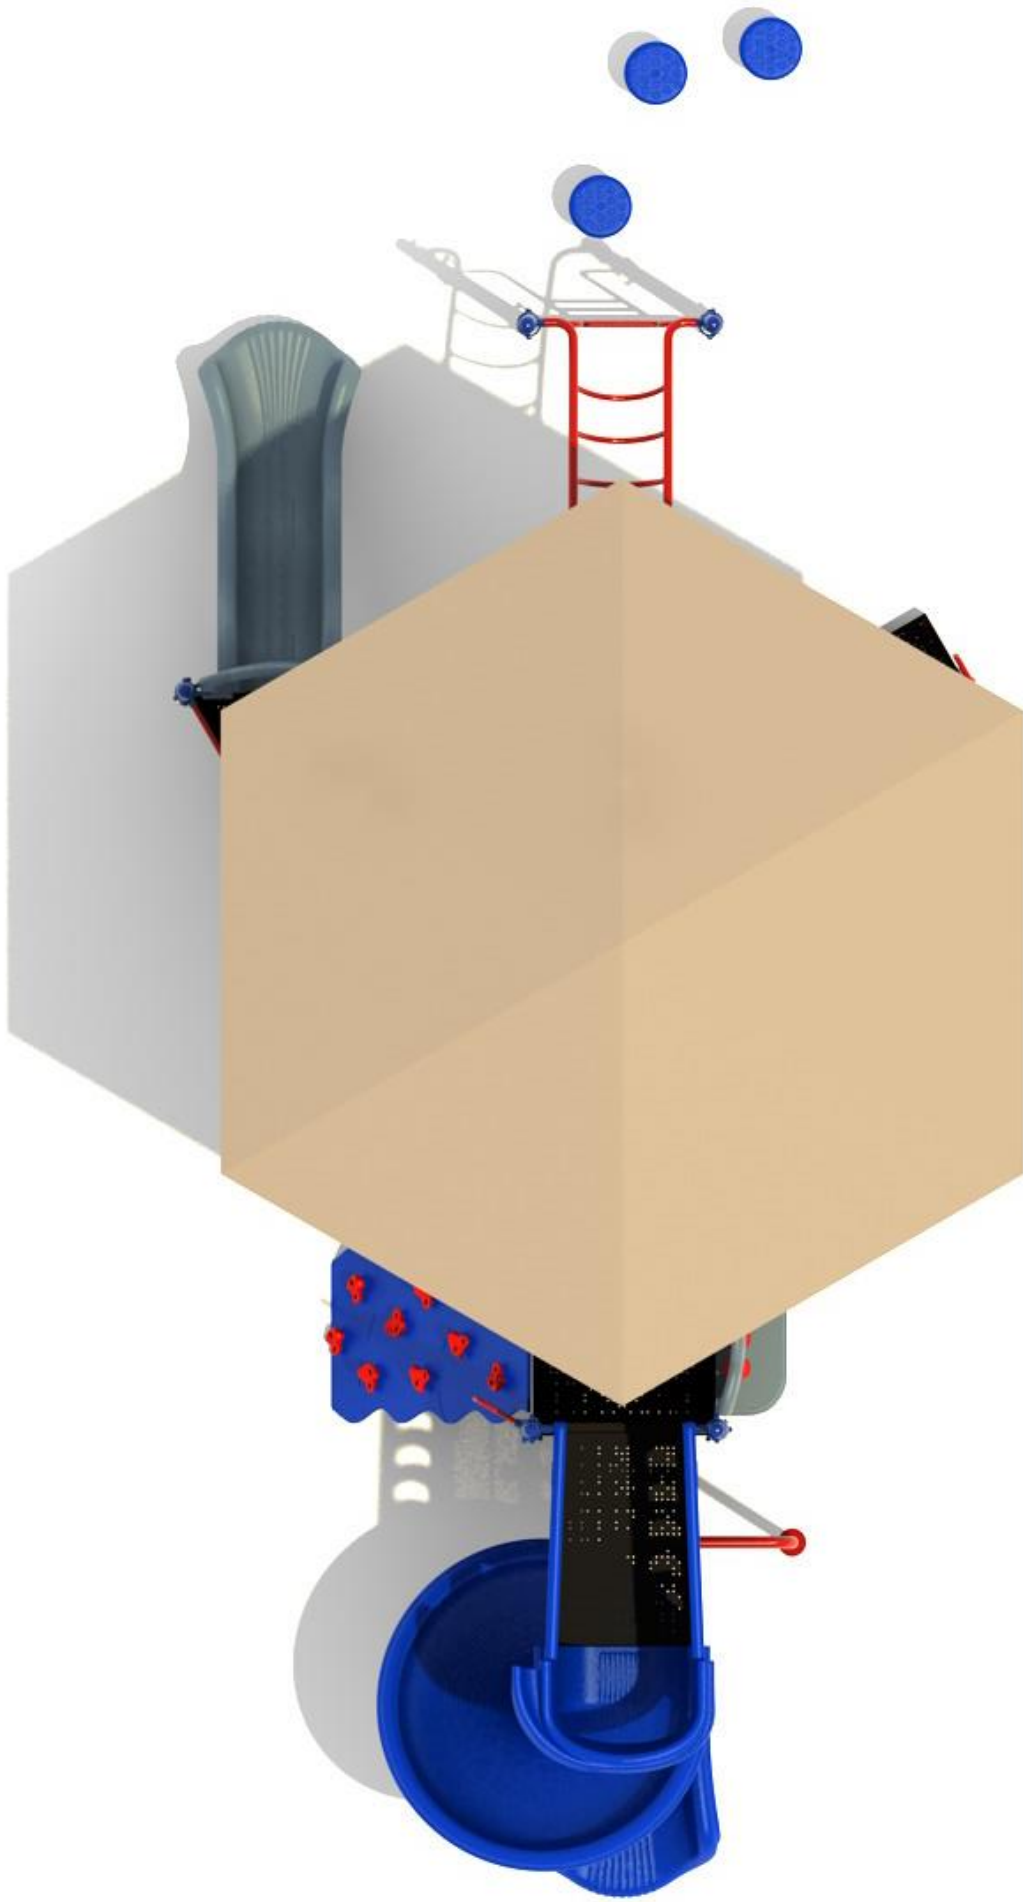

Use Zone: 41'10" x 25'9"

ADA Access: Yes

Age Group: 2 - 12

Occupancy: 38 - 42

Free Shipping!

COMPONENT: Floating Tunnel
Tower / Frog Pad Challenge Ladder
/ Ring Swing Challenge Ladder /
Cylinder Spinner / Boulder Climber
/ Single Sectional Slide / Cargo
Climber / Climber / Climber / Crab
Pods / Saddle Slide / Cylinder
Spinner