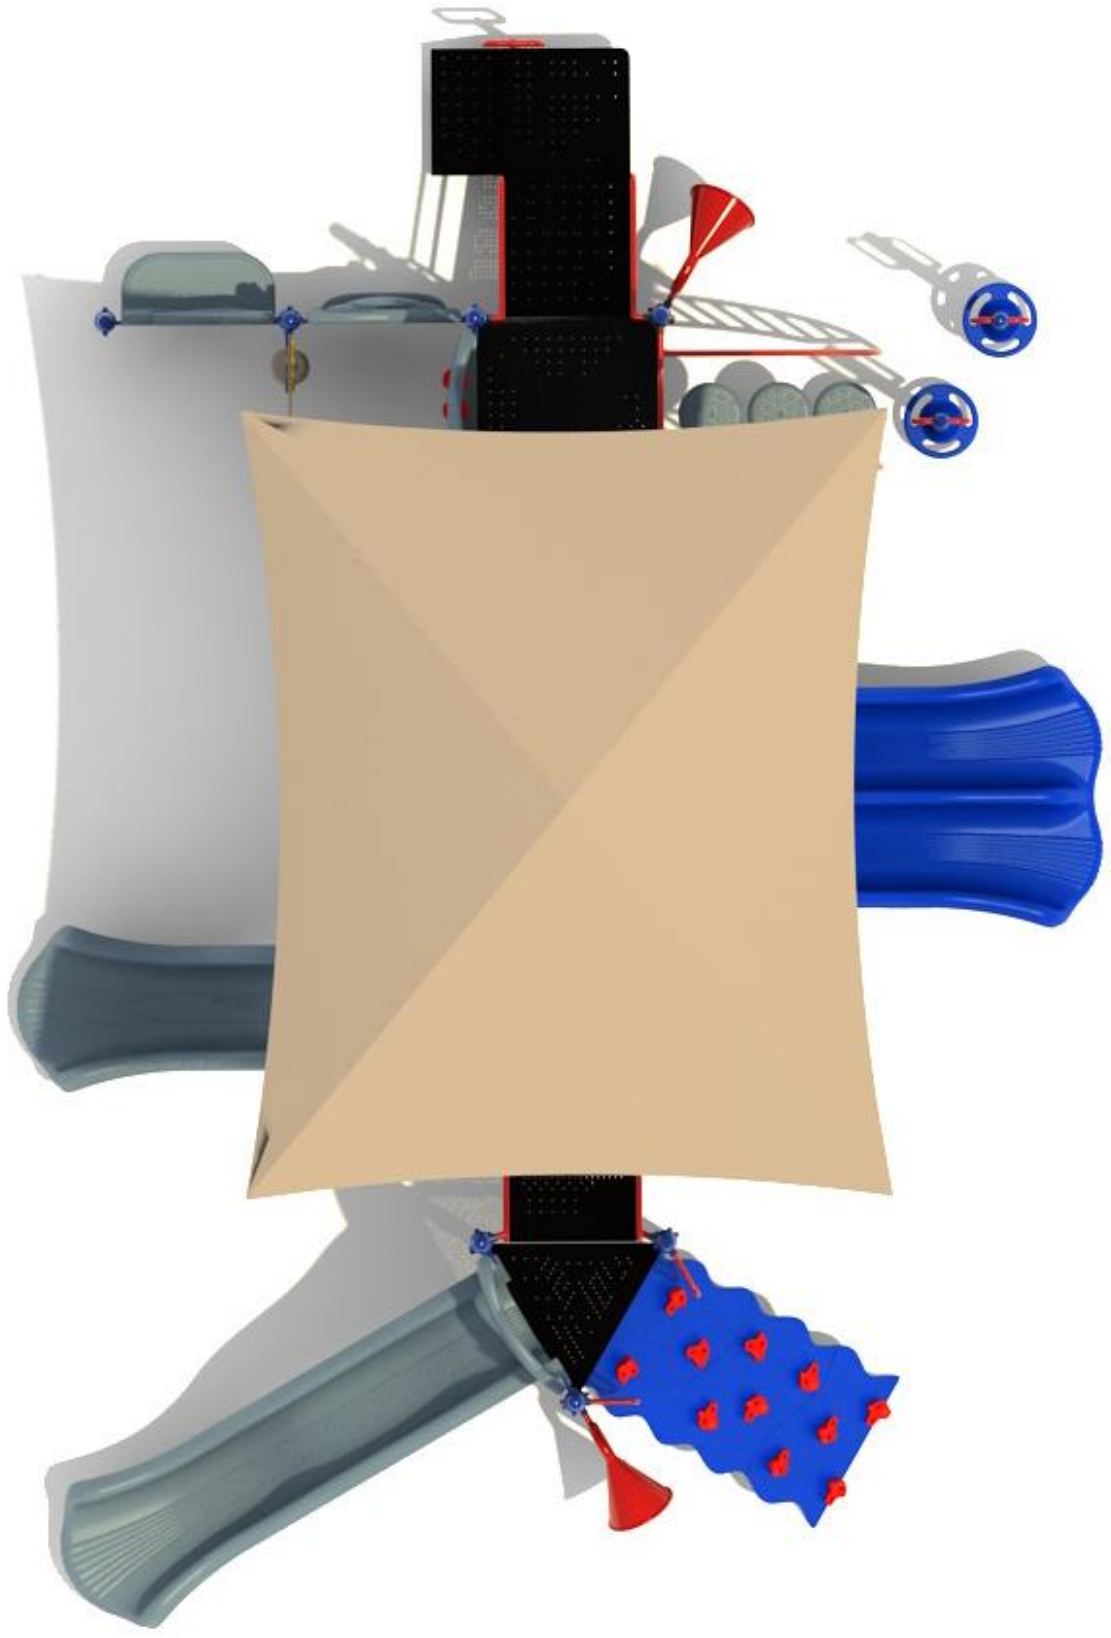

Use Zone: 38'5" x 30'3"

ADA Access: Yes

Age Group: 2 - 12

Occupancy: 42 - 44

Free Shipping!

COMPONENT: Floating Tunnel
Tower / Frog Pad Challenge Ladder
/ Ring Swing Challenge Ladder /
Cylinder Spinner / Boulder Climber
/ Single Sectional Slide / Cargo
Climber / Climber / Climber / Crab
Pods / Saddle Slide / Cylinder
Spinner