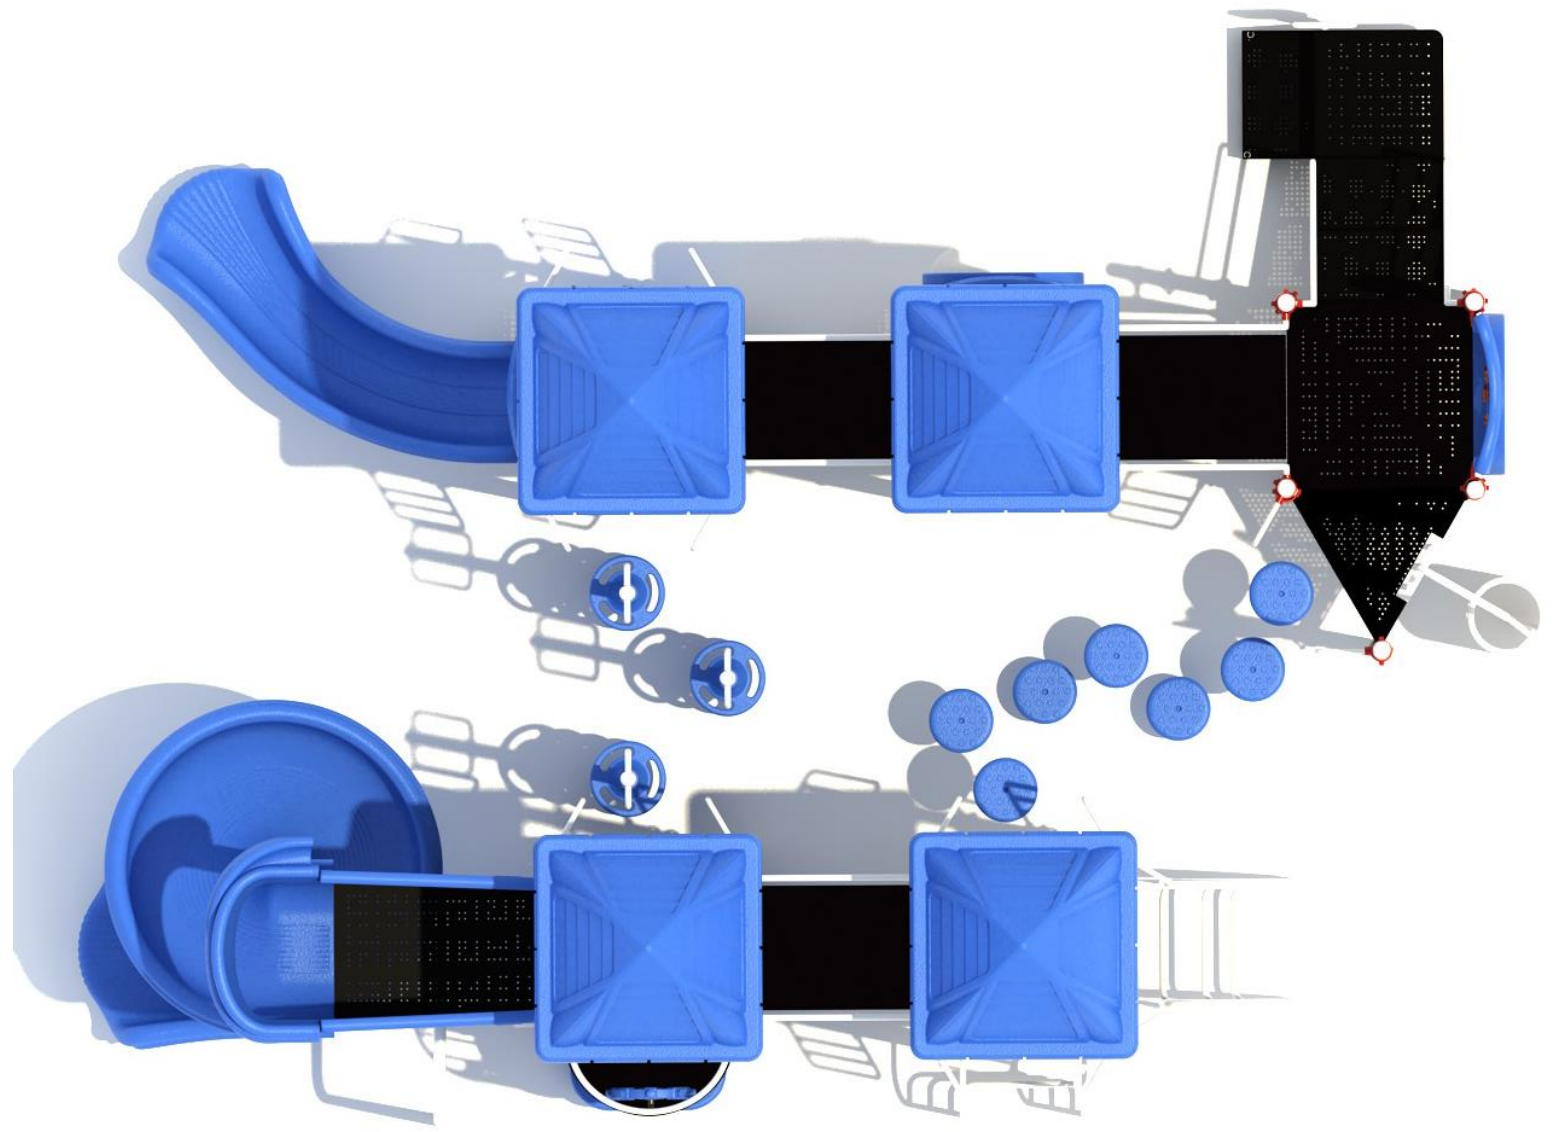

Use Zone: 30'11" x 35'

ADA Access: Yes

Age Group: 5-12

Occupancy: 50-54

Free Shipping!

COMPONENT: Floating Tunnel
Tower / Frog Pad Challenge Ladder
/ Ring Swing Challenge Ladder /
Cylinder Spinner / Boulder Climber
/ Single Sectional Slide / Cargo
Climber / Climber / Climber / Crab
Pods / Saddle Slide / Cylinder
Spinner