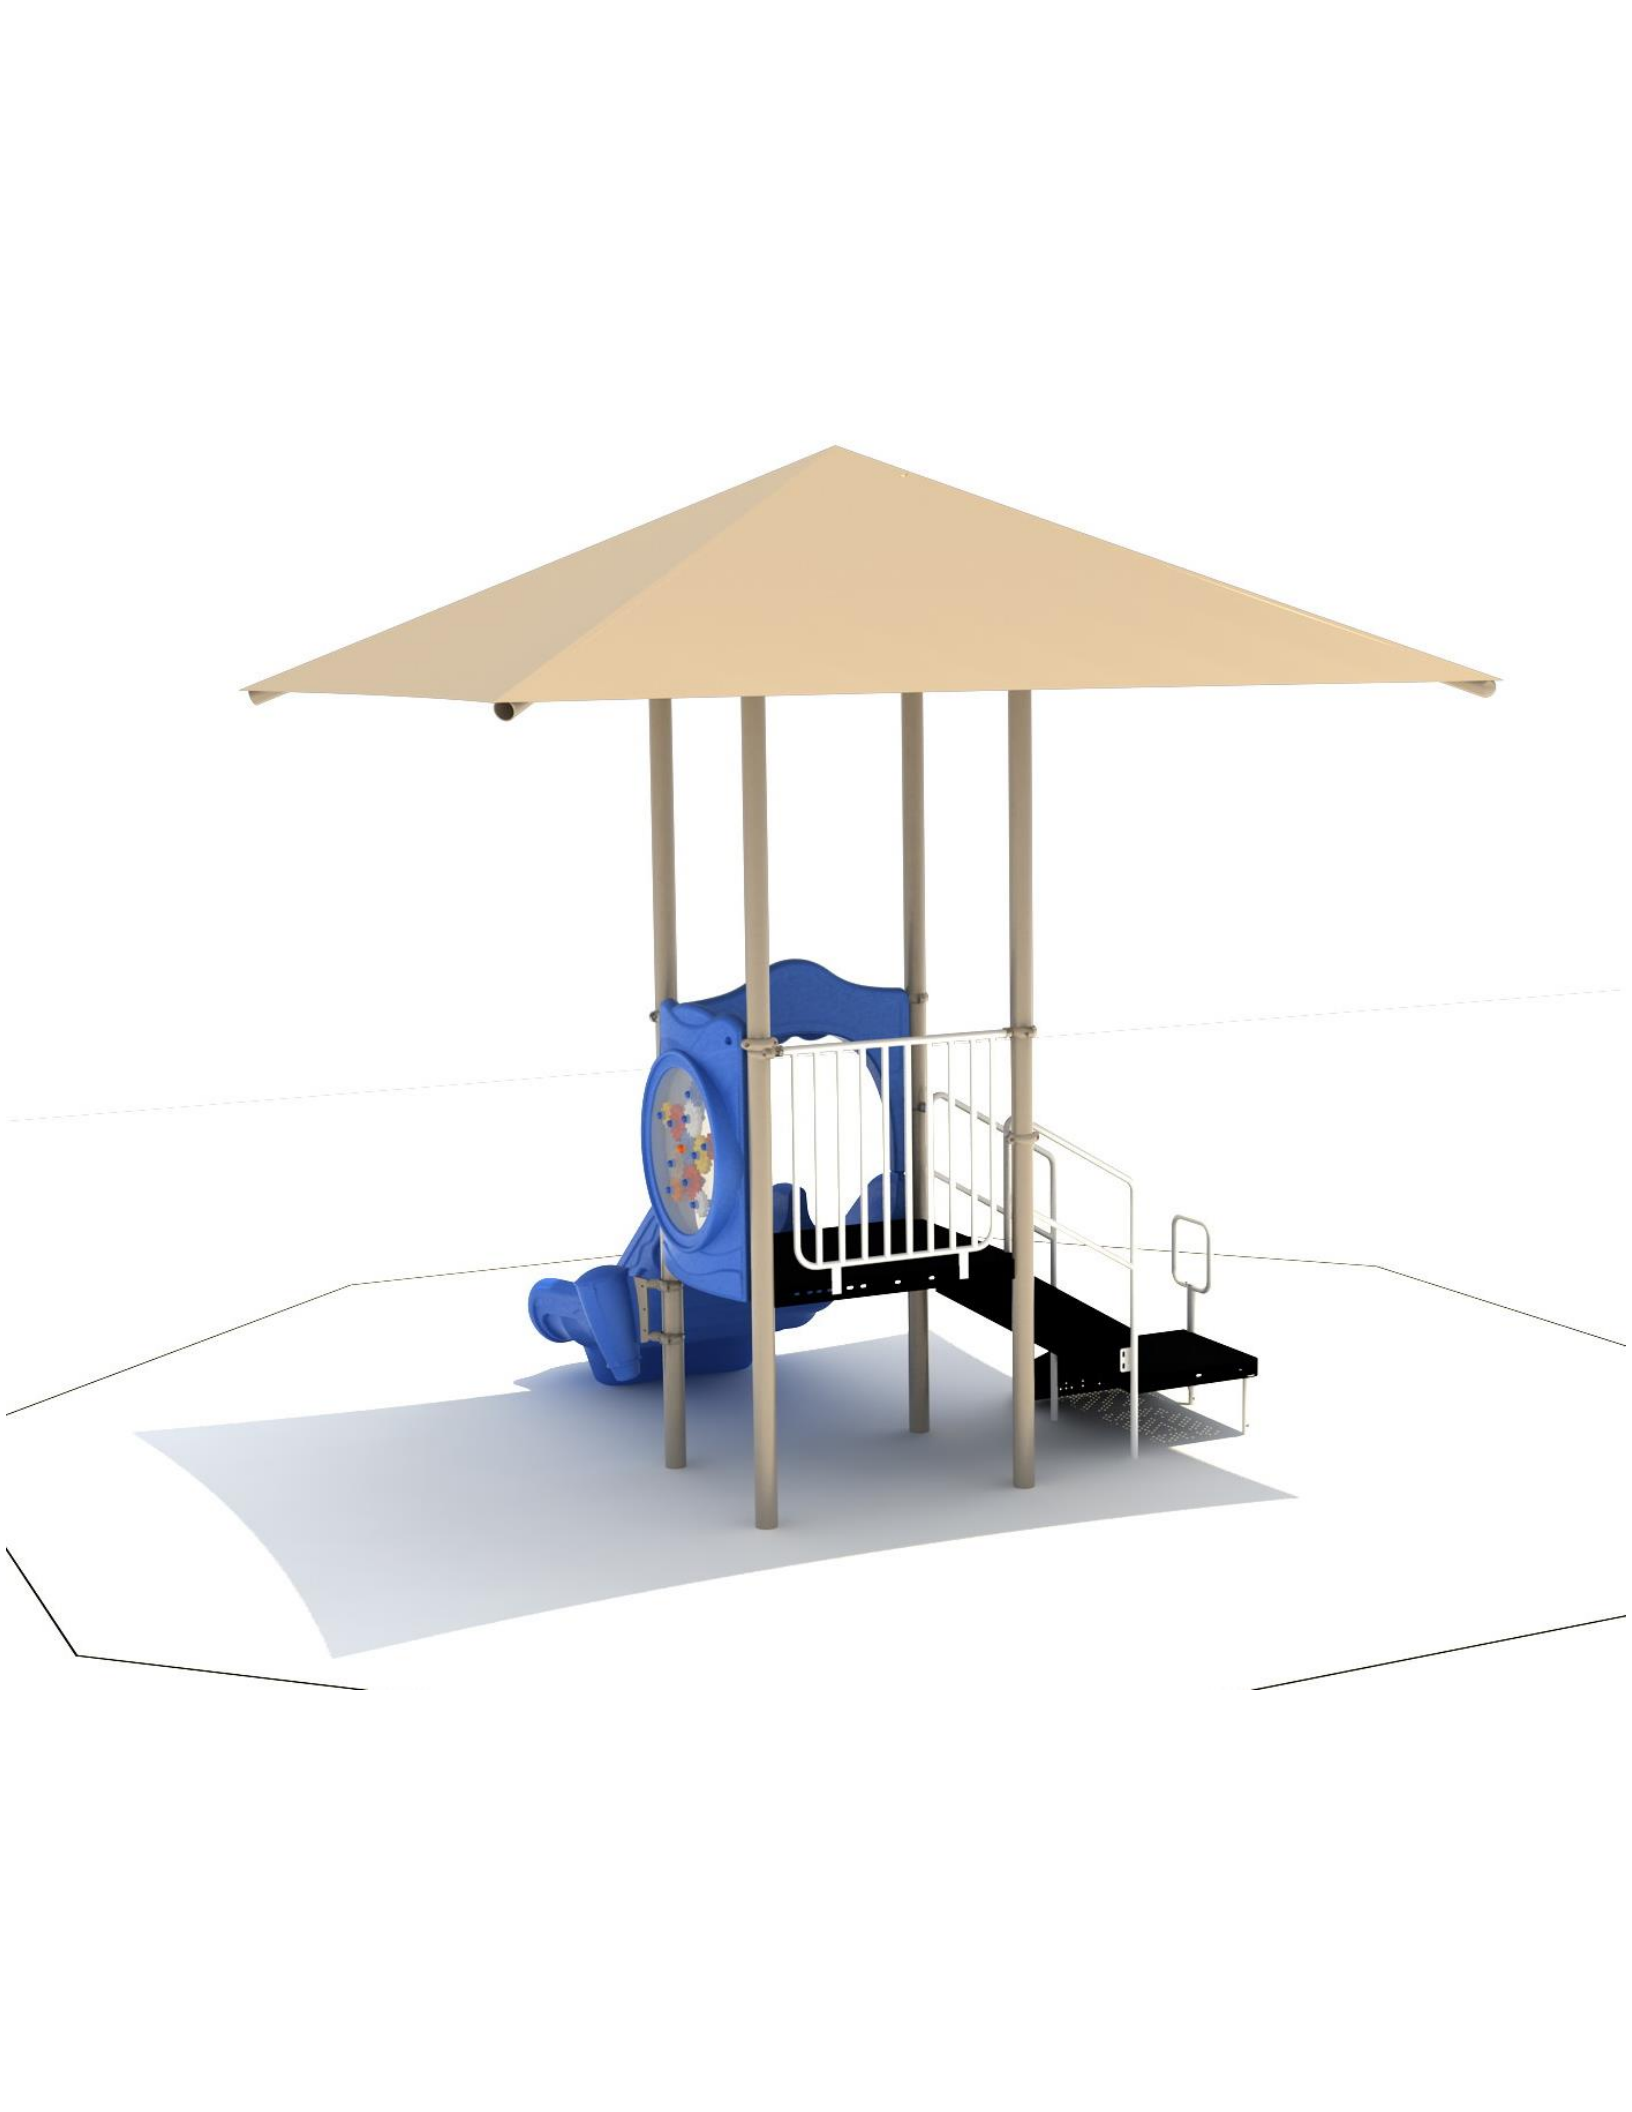

Use Zone: 20'6" x 21'3"

ADA Access: Yes

Age Group: 2 - 12

Occupancy: 12 - 16

Free Shipping!

COMPONENT: Floating Tunnel Tower / Frog Pad Challenge Ladder / Ring Swing Challenge Ladder / Cylinder Spinner / Boulder Climber / Single Sectional Slide / Cargo Climber / Climber / Climber / Crab Pods / Saddle Slide / Cylinder Spinner

PATRIOT

- White - Posts
- Pacific Blue - Plastic
- Primary Red - Plastic
- Tan - Metal Accessories

LAKWOOD

- Brown - Posts
- Pacific Blue - Plastic
- Sunglow Yellow - Plastic
- Tan - Plastic
- Tan - Metal Accessories