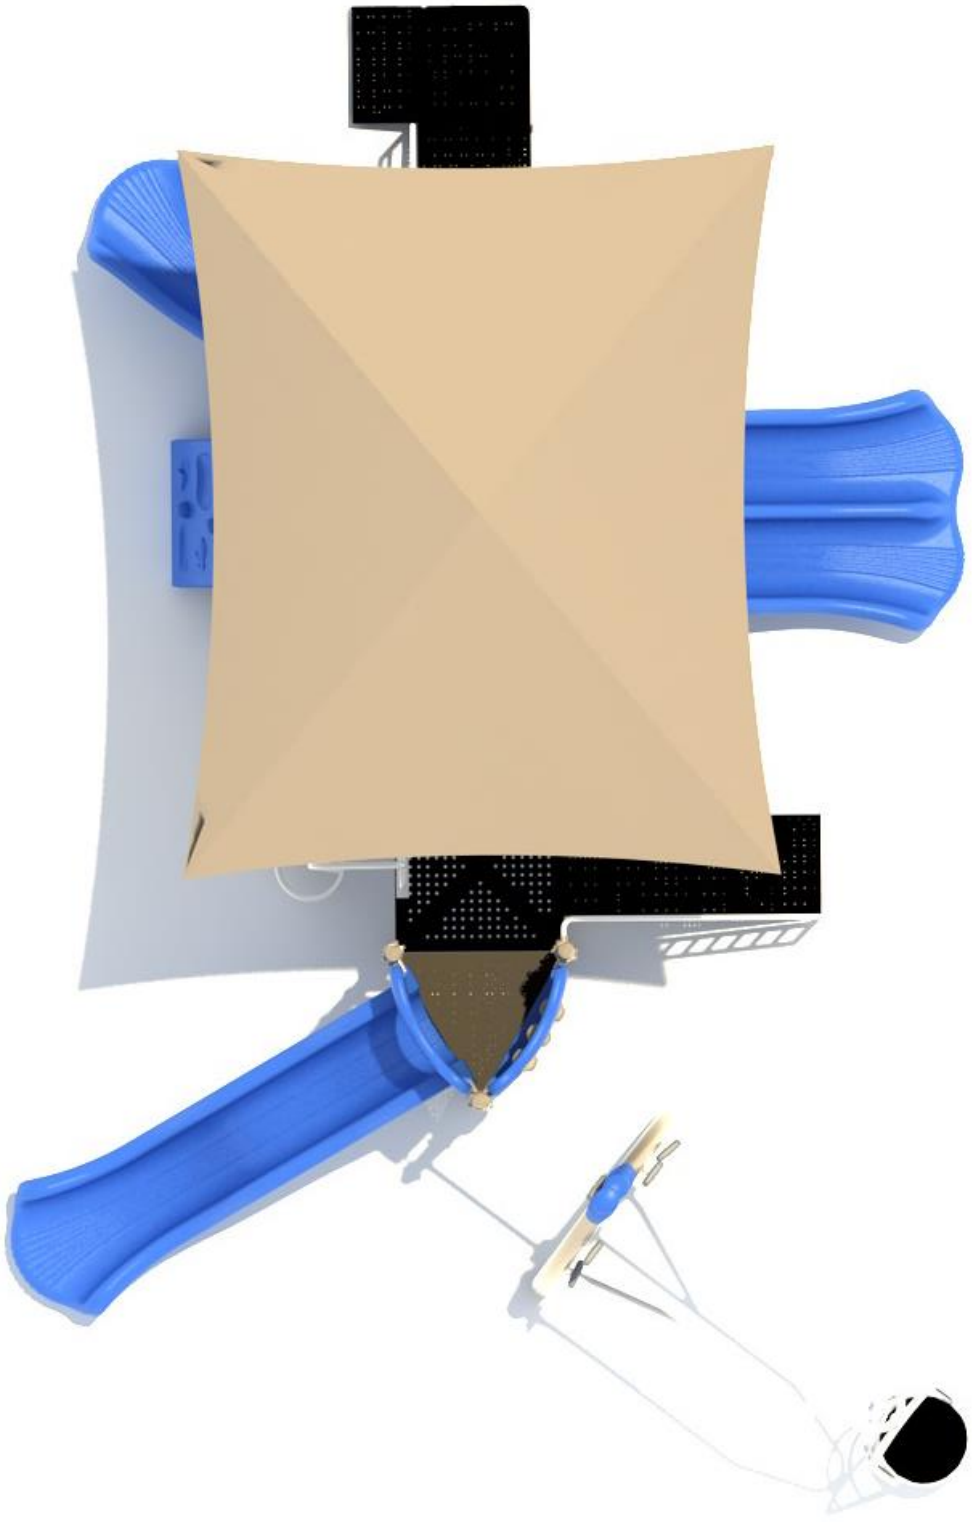

Use Zone: 40'1"x30'

ADA Access: Yes

Age Group: 2 - 12

Occupancy: 38 - 42

Free Shipping!

COMPONENT: Floating Tunnel
Tower / Frog Pad Challenge Ladder
/ Ring Swing Challenge Ladder /
Cylinder Spinner / Boulder Climber
/ Single Sectional Slide / Cargo
Climber / Climber / Climber / Crab
Pods / Saddle Slide / Cylinder
Spinner