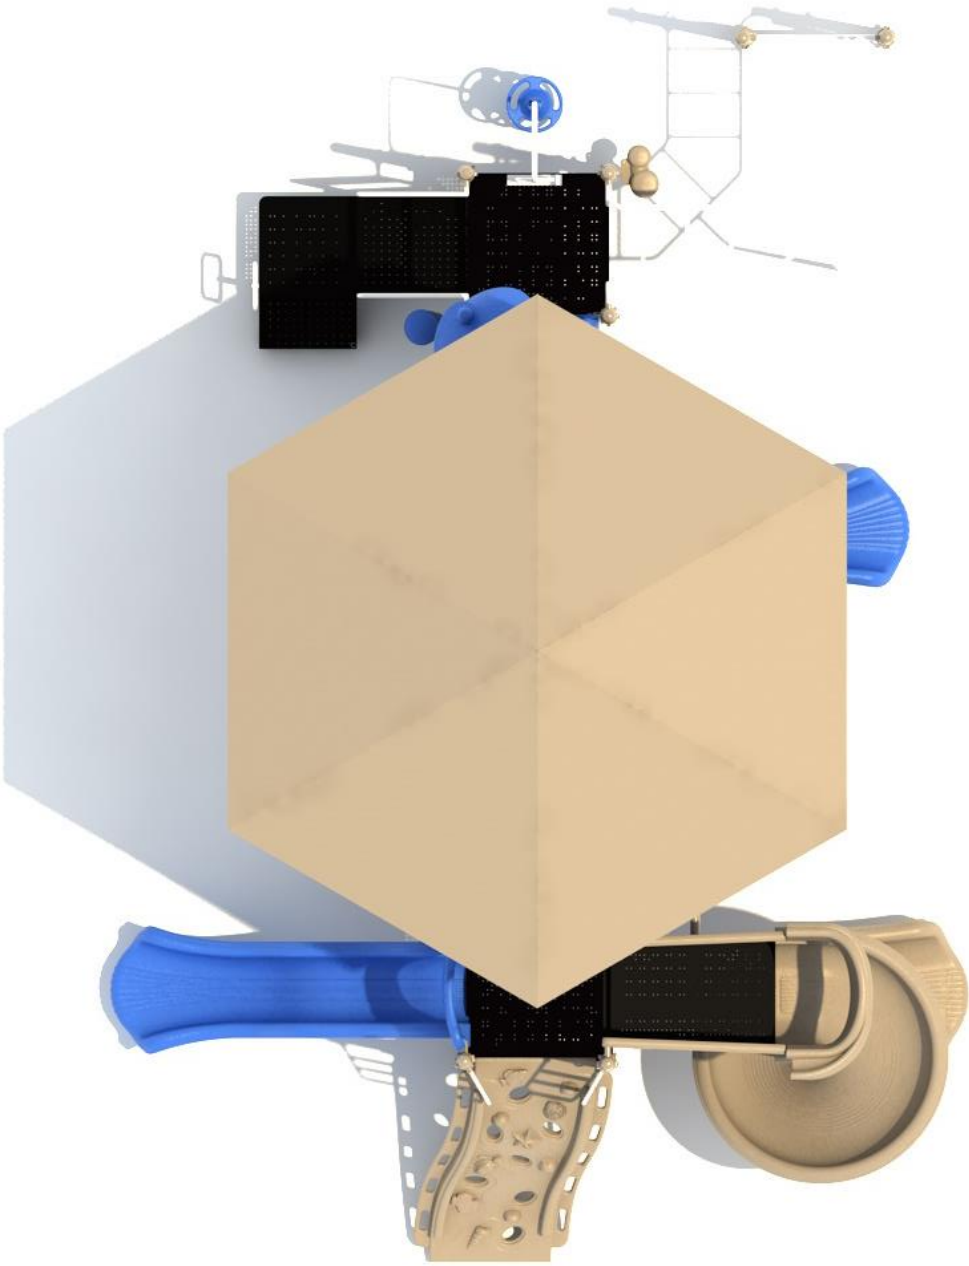

**Use Zone: 39'5" x 30'6"**

**ADA Access: Yes**

**Age Group: 2 - 12**

**Occupancy: 42 - 46**

**Free Shipping!**

**COMPONENT:** Floating Tunnel  
Tower / Frog Pad Challenge Ladder  
/ Ring Swing Challenge Ladder /  
Cylinder Spinner / Boulder Climber  
/ Single Sectional Slide / Cargo  
Climber / Climber / Climber / Crab  
Pods / Saddle Slide / Cylinder  
Spinner