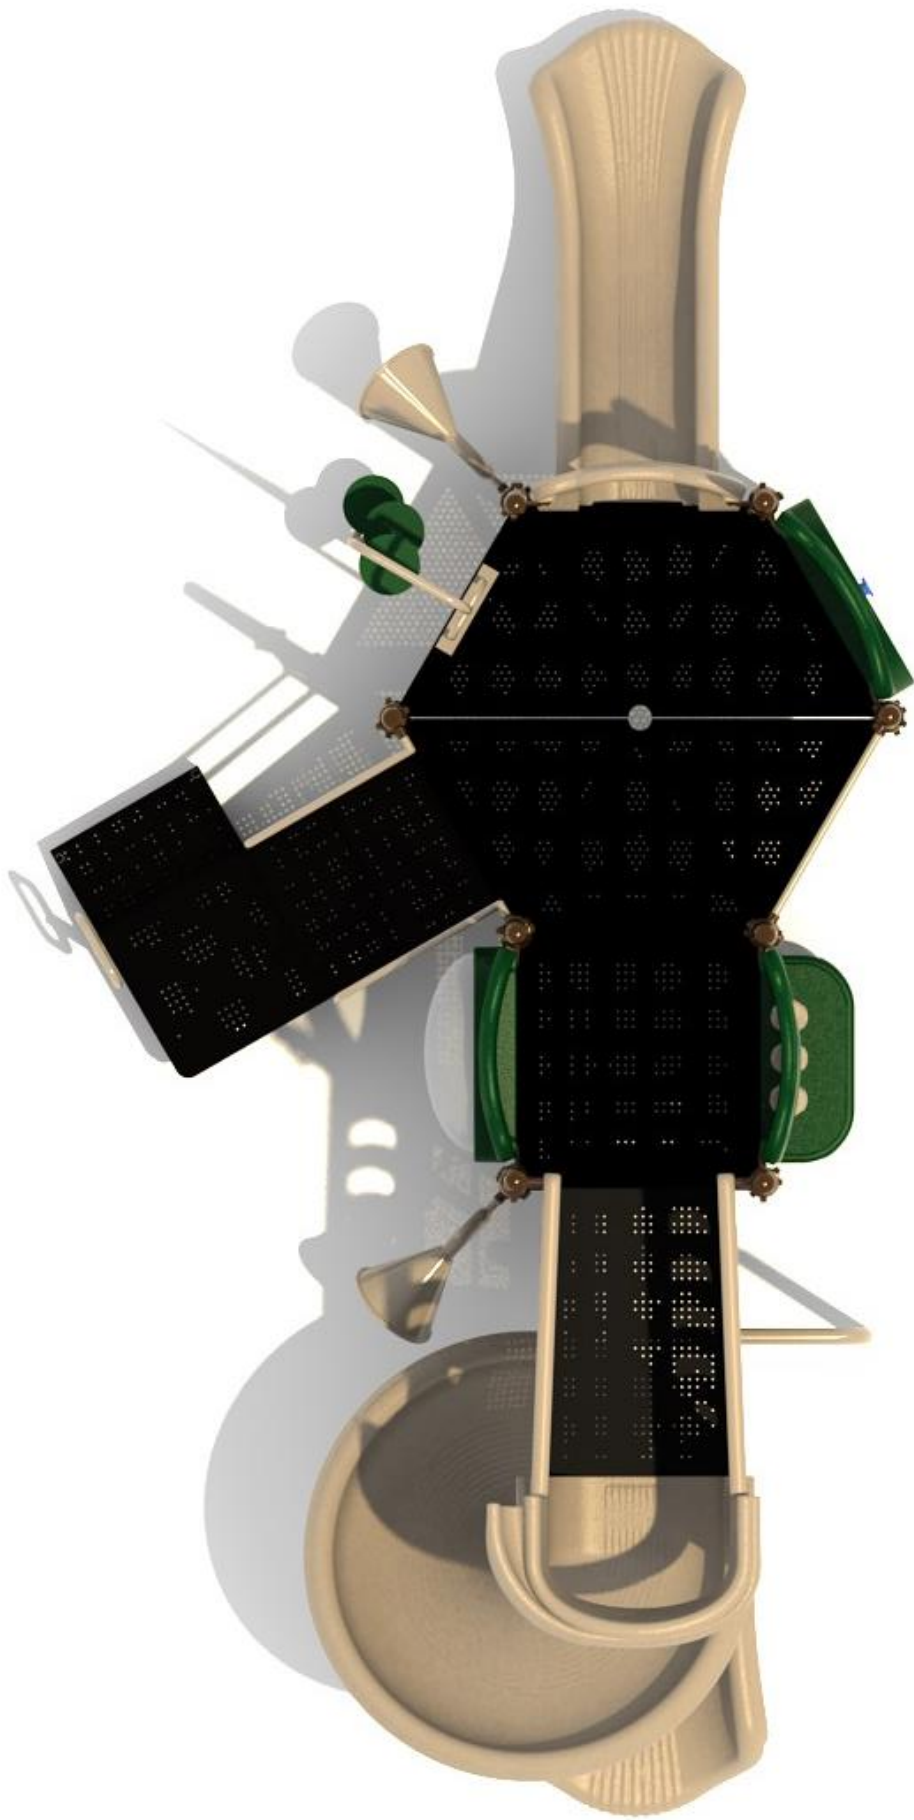

Use Zone: 33'4" x 22'6"

ADA Access: Yes

Age Group: 2 - 12

Occupancy: 24 - 28

Free Shipping!

COMPONENT: Floating Tunnel
Tower / Frog Pad Challenge Ladder
/ Ring Swing Challenge Ladder /
Cylinder Spinner / Boulder Climber
/ Single Sectional Slide / Cargo
Climber / Climber / Climber / Crab
Pods / Saddle Slide / Cylinder
Spinner

DAYBREAK

- Pacific Blue - Posts
- Pacific Blue - Plastic
- Sunglow Yellow - Plastic
- Tan - Plastic
- Tan - Metal Accessories

BLUE MOON- PRIMARY

- Brick Red - Posts
- Pacific Blue - Plastic
- Sunglow Yellow - Metal Accessories