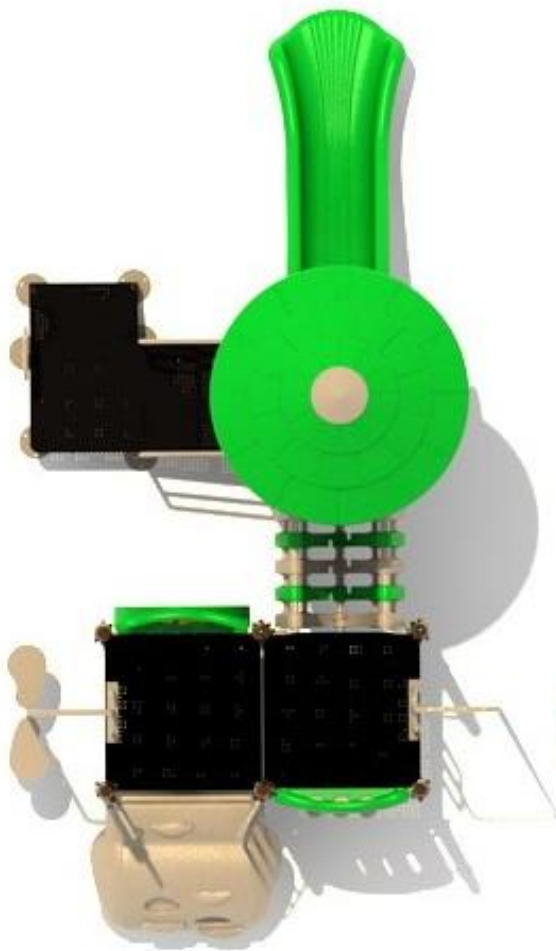

**Use Zone: 28'11" x 22'**

**ADA Access: Yes**

**Age Group: 2 - 5**

**Occupancy: 26 - 30**

**Free Shipping!**

**COMPONENT:** Floating Tunnel  
Tower / Frog Pad Challenge Ladder  
/ Ring Swing Challenge Ladder /  
Cylinder Spinner / Boulder Climber  
/ Single Sectional Slide / Cargo  
Climber / Climber / Climber / Crab  
Pods / Saddle Slide / Cylinder  
Spinner