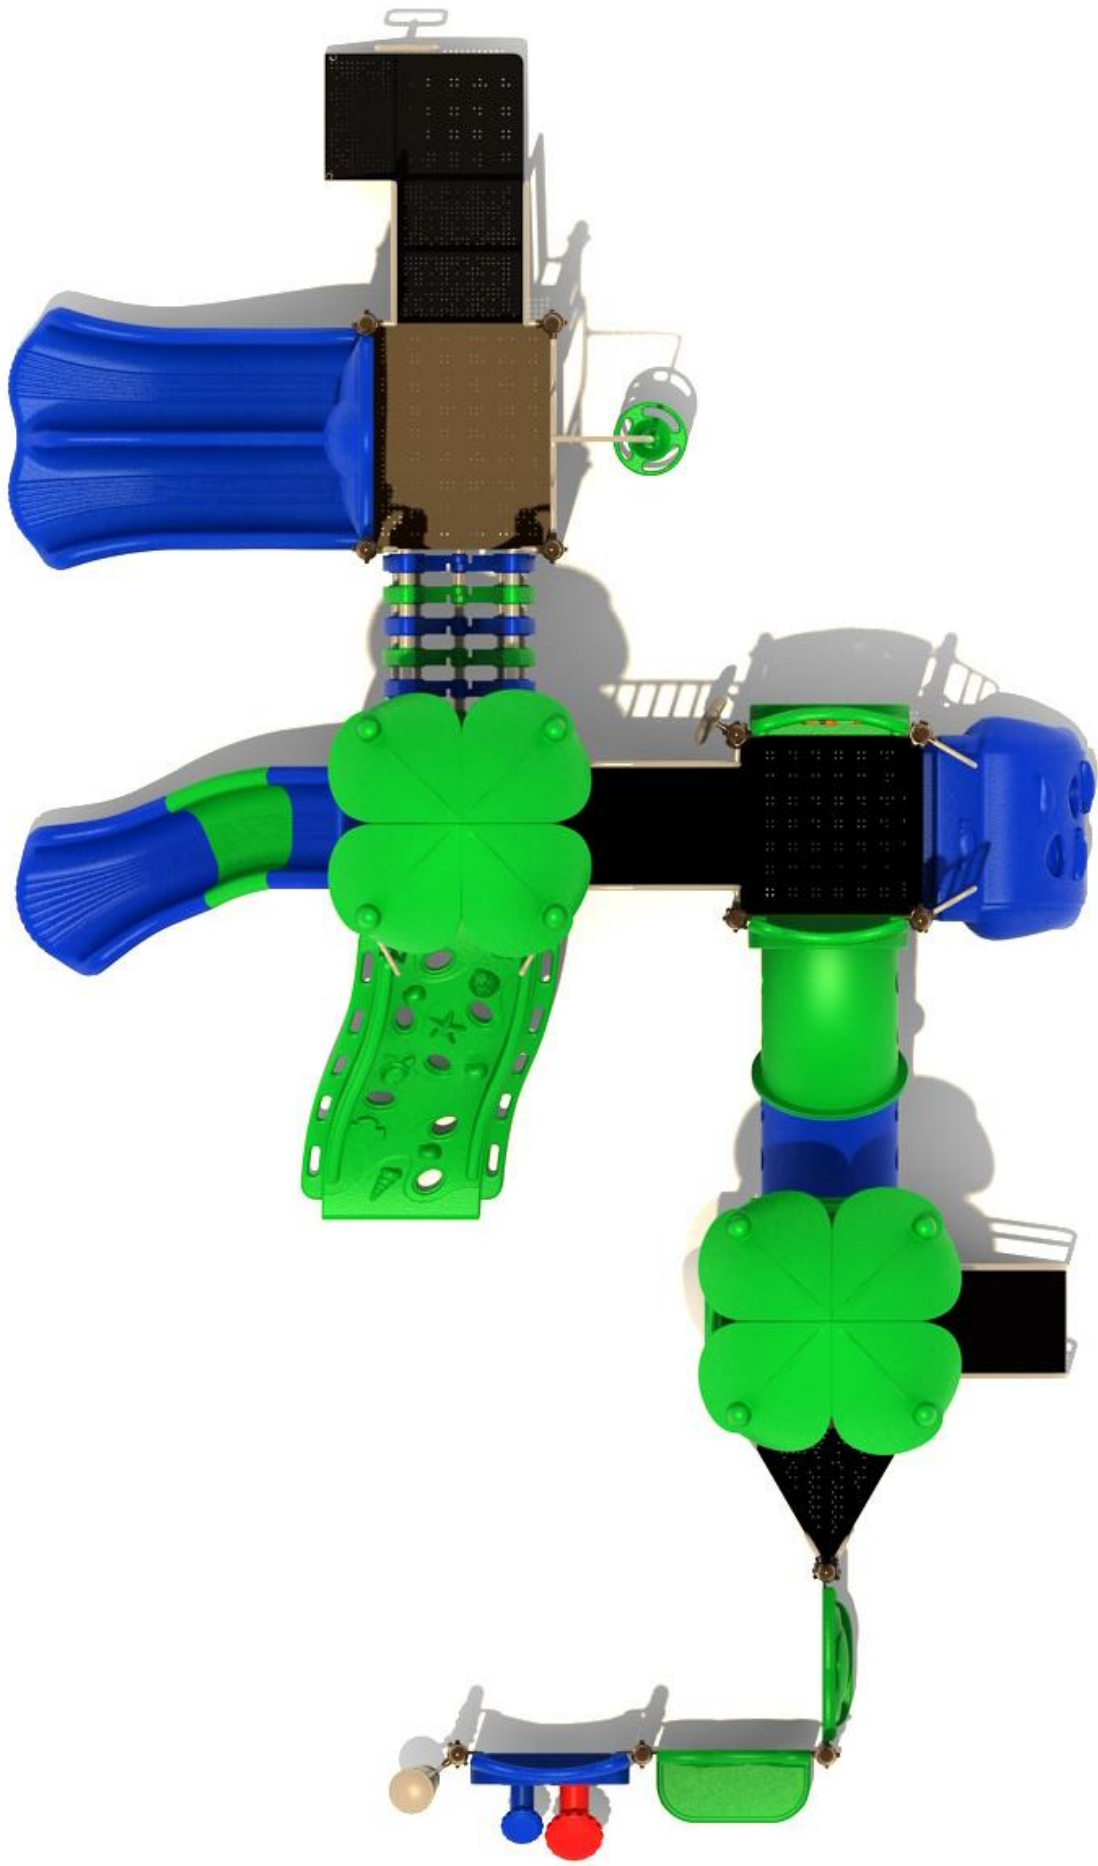

Use Zone: 40'11" x 29'5"

ADA Access: Yes

Age Group: 2 - 5

Occupancy: 46 - 50

Free Shipping!

COMPONENT: Floating Tunnel
Tower / Frog Pad Challenge Ladder
/ Ring Swing Challenge Ladder /
Cylinder Spinner / Boulder Climber
/ Single Sectional Slide / Cargo
Climber / Climber / Climber / Crab
Pods / Saddle Slide / Cylinder
Spinner

DAYBREAK

- Pacific Blue - Posts
- Pacific Blue - Plastic
- Sunglow Yellow - Plastic
- Tan - Plastic
- Tan - Metal Accessories

BLUE MOON- PRIMARY

- Brick Red - Posts
- Pacific Blue - Plastic
- Sunglow Yellow - Metal Accessories

PATRIOT

- White - Posts
- Pacific Blue - Plastic
- Primary Red - Plastic
- Tan - Metal Accessories

LAKEWOOD

- Brown - Posts
- Pacific Blue - Plastic
- Sunglow Yellow - Plastic
- Tan - Plastic
- Tan - Metal Accessories