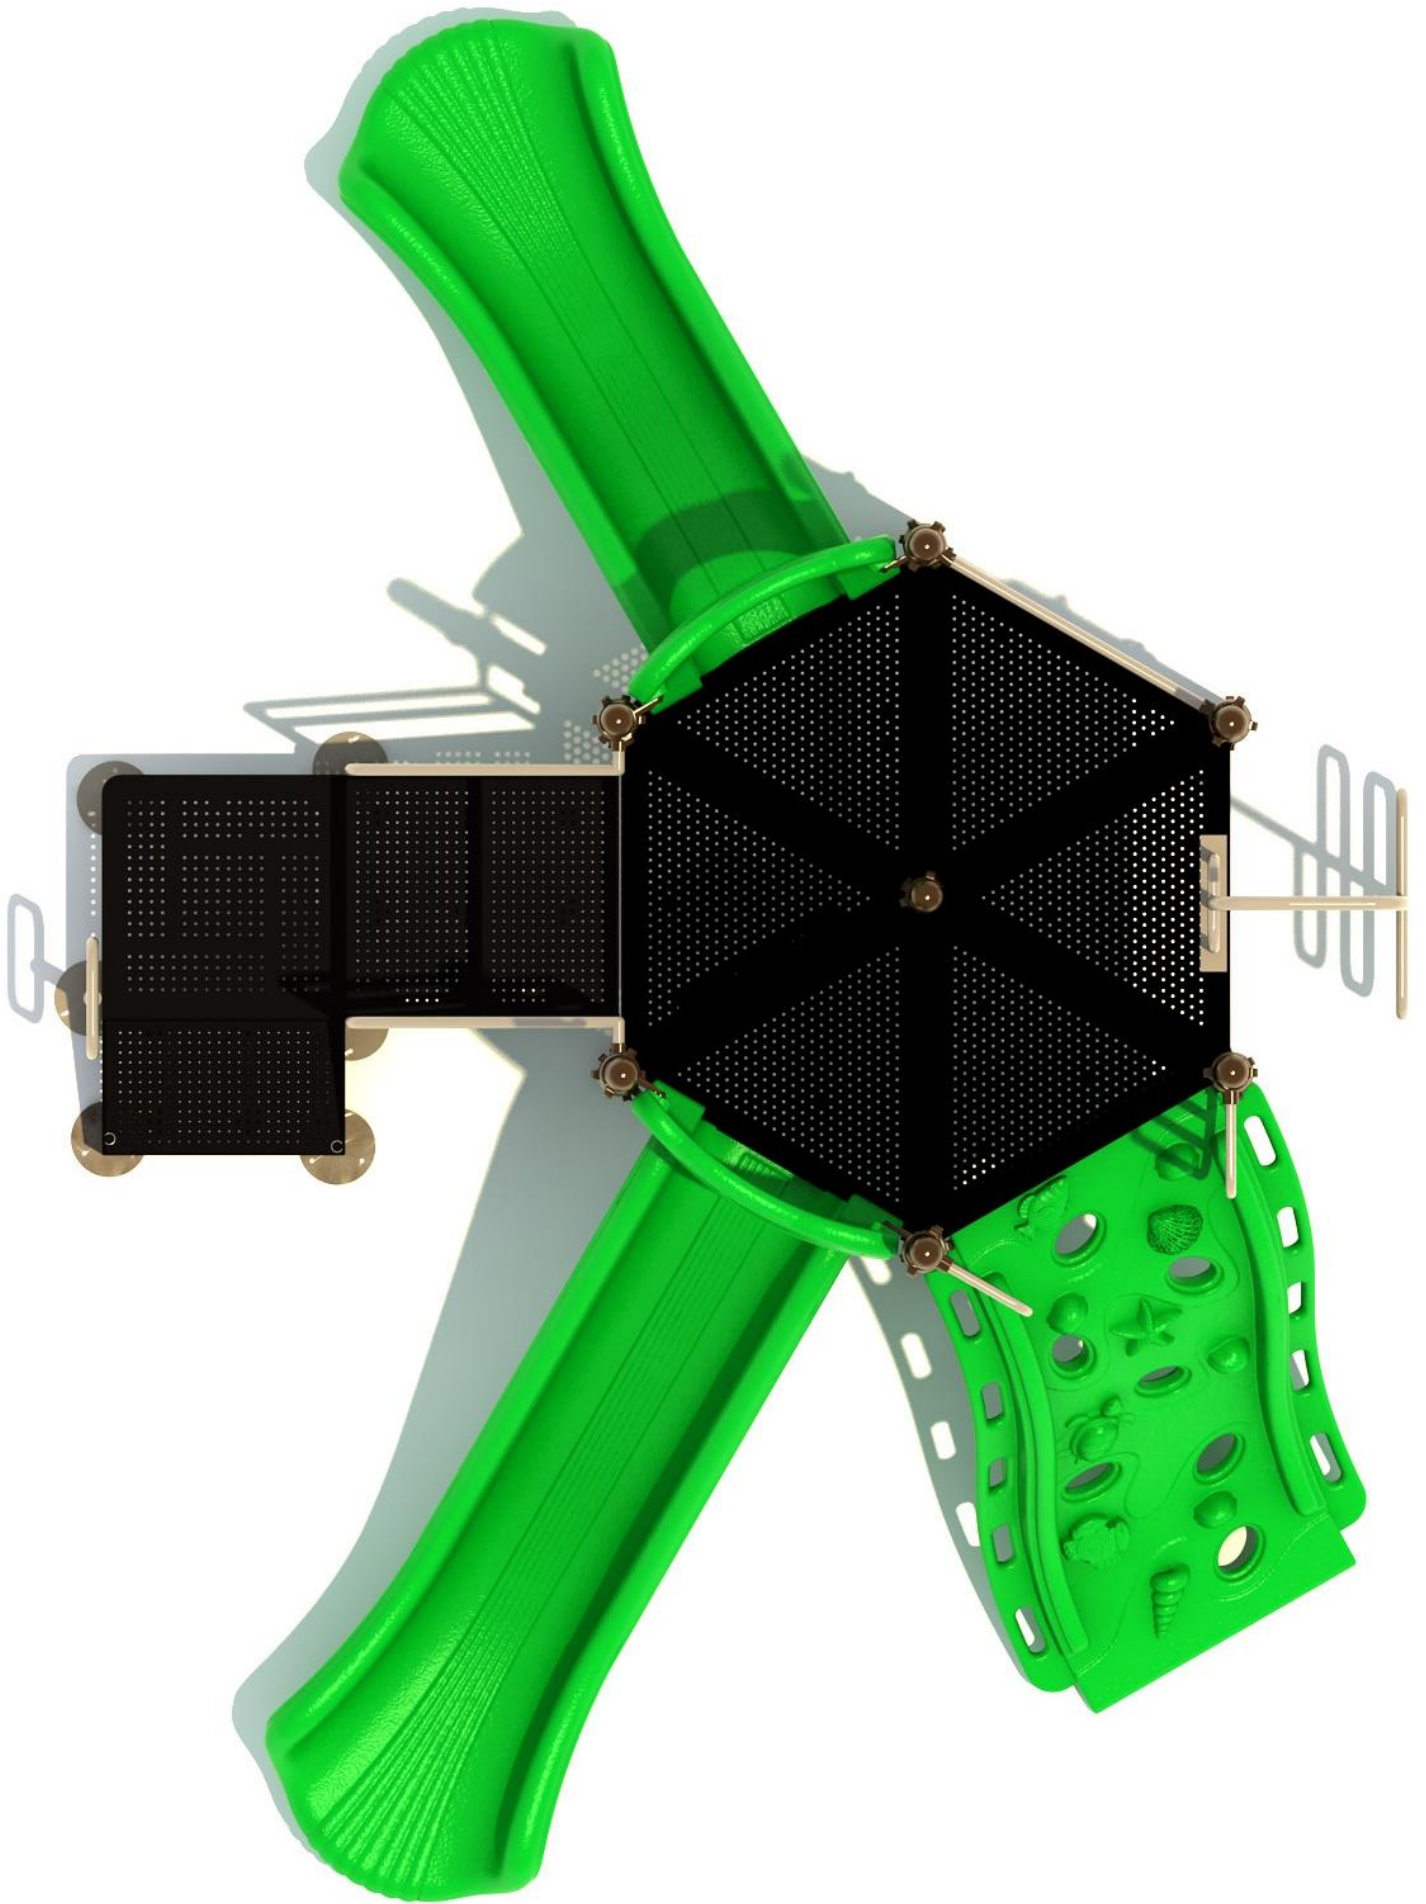

Use Zone: 27'10" x 23'10"

ADA Access: Yes

Age Group: 2 - 5

Occupancy: 22 - 26

Free Shipping!

COMPONENT: Floating Tunnel
Tower / Frog Pad Challenge Ladder
/ Ring Swing Challenge Ladder /
Cylinder Spinner / Boulder Climber
/ Single Sectional Slide / Cargo
Climber / Climber / Climber / Crab
Pods / Saddle Slide / Cylinder
Spinner

COLOR SCHEMES

FOREST- NATURAL

- Brown - Posts
- Dark Green - Plastic
- Tan - Plastic
- Tan - Metal Accessories

ISLAND FUN

- Purple - Posts
- Sun Burnt Orange - Plastic
- Sunglow Yellow - Plastic
- Tan - Metal Accessories

DAYBREAK

- Pacific Blue - Posts
- Pacific Blue - Plastic
- Sunglow Yellow - Plastic
- Tan - Plastic
- Tan - Metal Accessories

BLUE MOON- PRIMARY

- Brick Red - Posts
- Pacific Blue - Plastic
- Sunglow Yellow - Metal Accessories

PATRIOT

- White - Posts
- Pacific Blue - Plastic
- Primary Red - Plastic
- Tan - Metal Accessories

LAKEWOOD

- Brown - Posts
- Pacific Blue - Plastic
- Sunglow Yellow - Plastic
- Tan - Plastic
- Tan - Metal Accessories