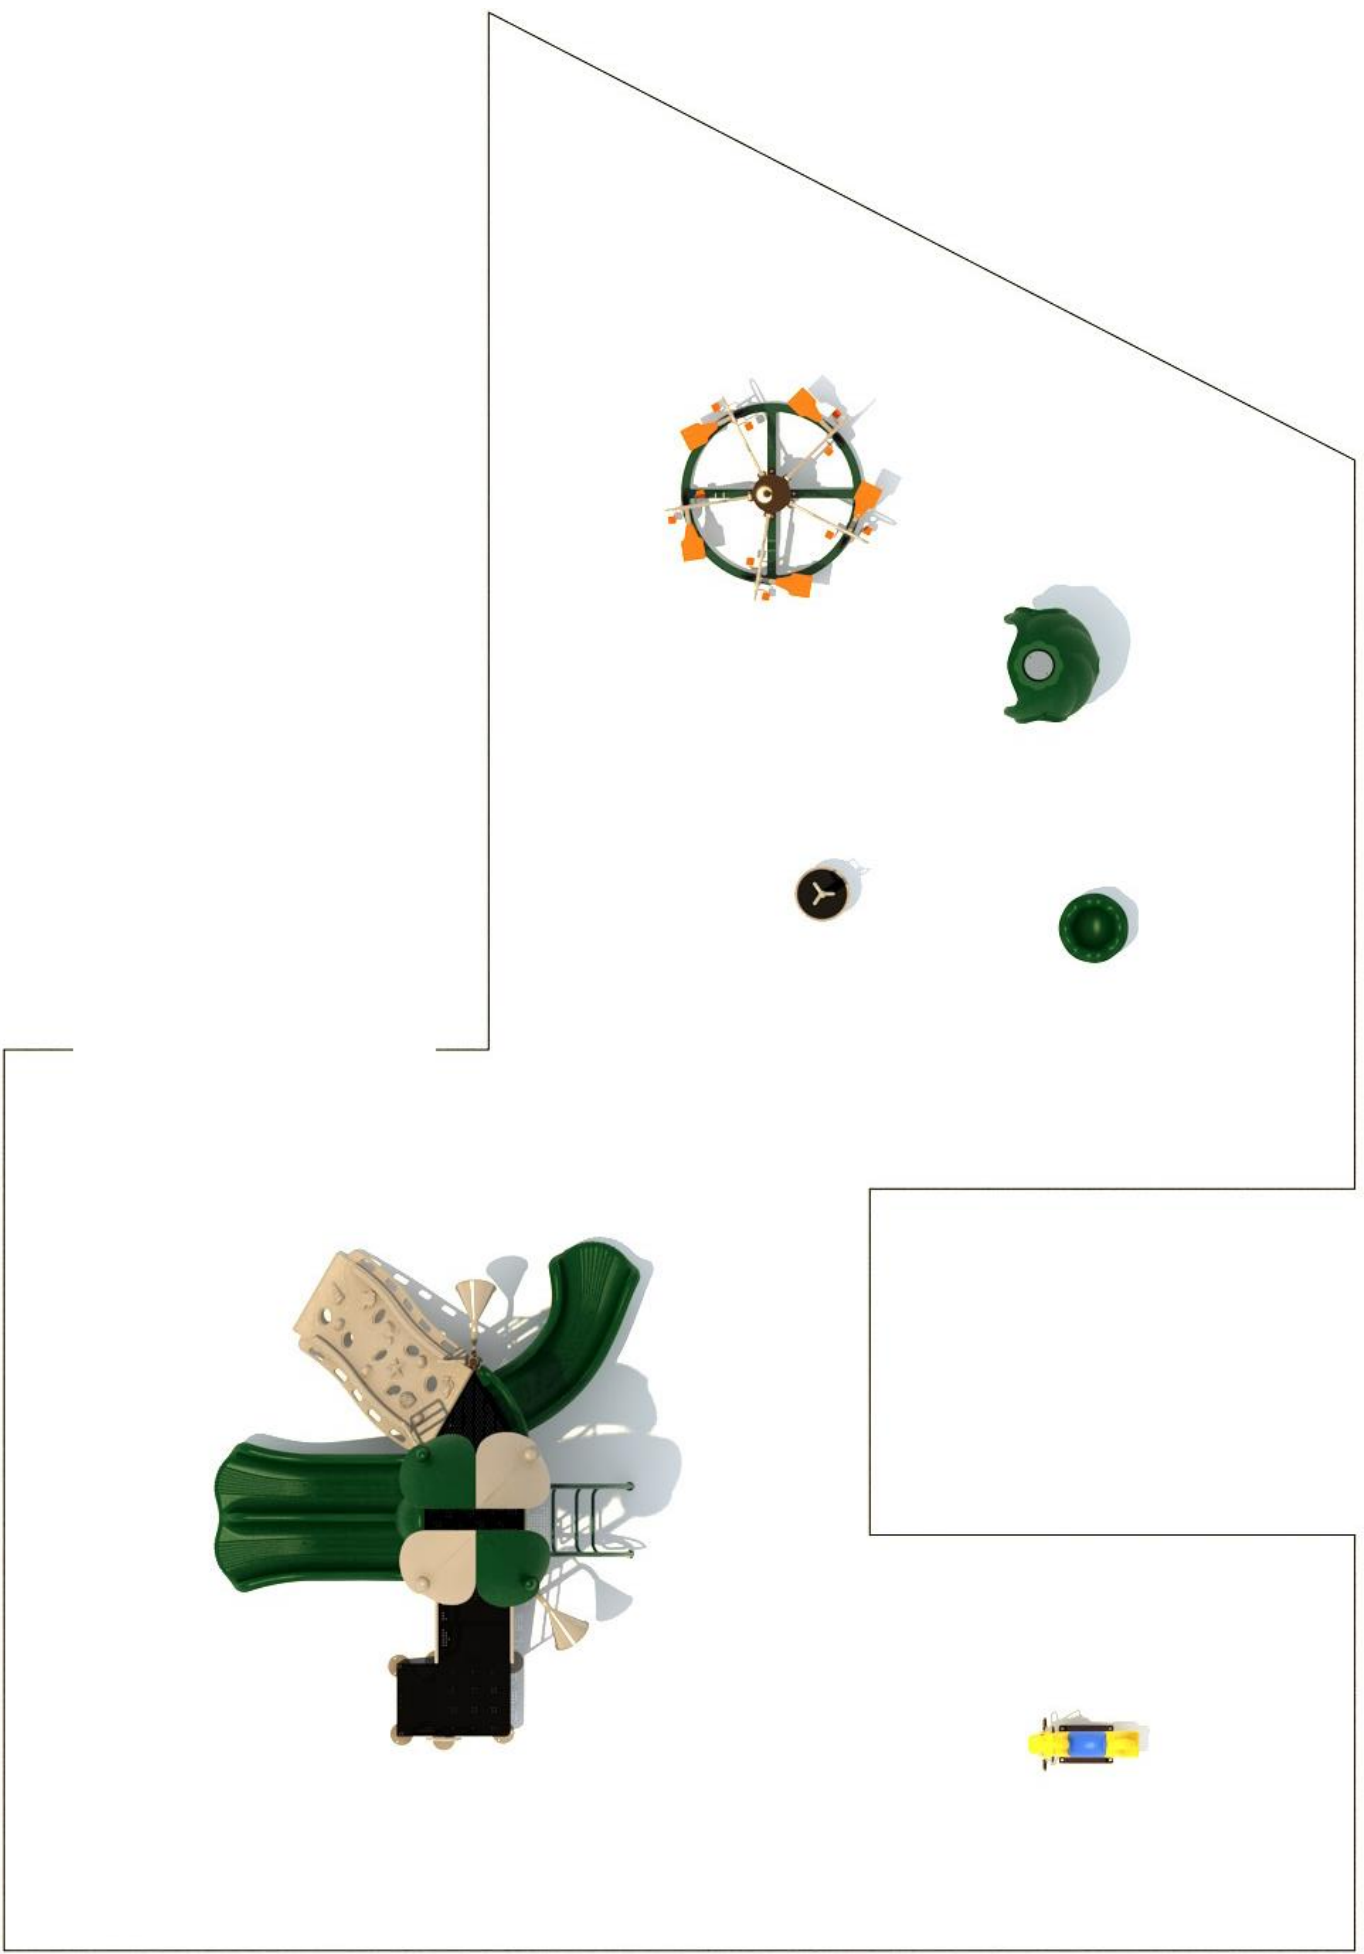

Use Zone: 27'4" x 24'4"

ADA Access: Yes

Age Group: 2 - 12

Occupancy: 22 - 26

Free Shipping!

COMPONENT: Floating Tunnel
Tower / Frog Pad Challenge Ladder
/ Ring Swing Challenge Ladder /
Cylinder Spinner / Boulder Climber
/ Single Sectional Slide / Cargo
Climber / Climber / Climber / Crab
Pods / Saddle Slide / Cylinder
Spinner

Post & Metal

Double Color Polyethylene

.75-inch

.48-inch

.24-inch

Blow Mold Plastic

Roto Mold Plastic

Single Color Polyethylene