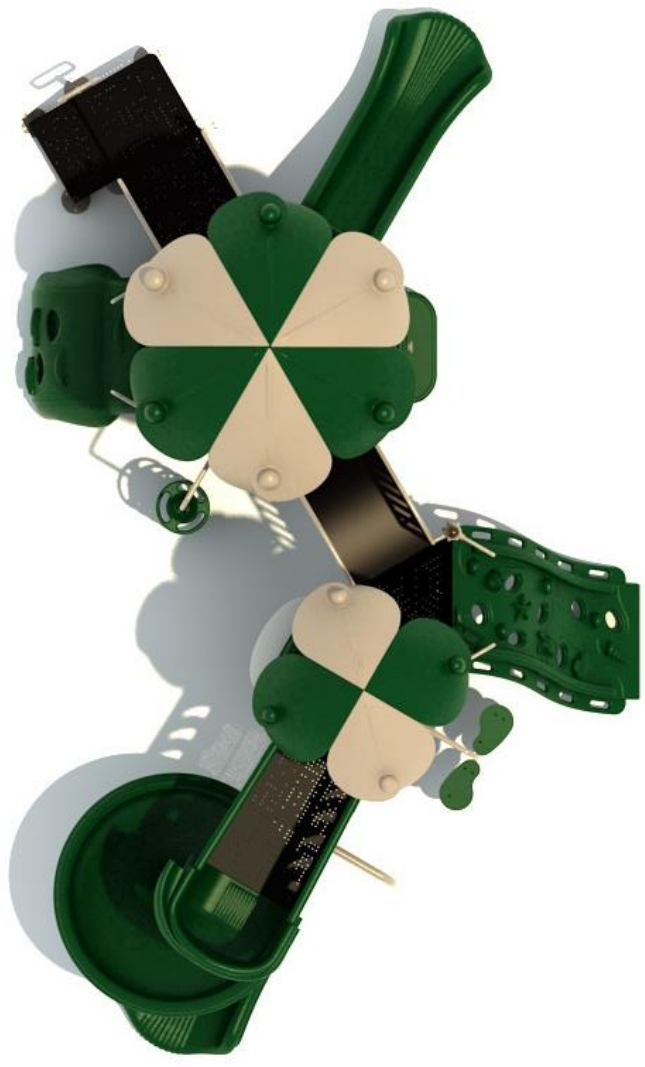

**Use Zone: 34'8"x 26'2"**

**ADA Access: Yes**

**Age Group: 2 - 12**

**Occupancy: 32 - 36**

**Free Shipping!**

**COMPONENT:** Floating Tunnel  
Tower / Frog Pad Challenge Ladder  
/ Ring Swing Challenge Ladder /  
Cylinder Spinner / Boulder Climber  
/ Single Sectional Slide / Cargo  
Climber / Climber / Climber / Crab  
Pods / Saddle Slide / Cylinder  
Spinner