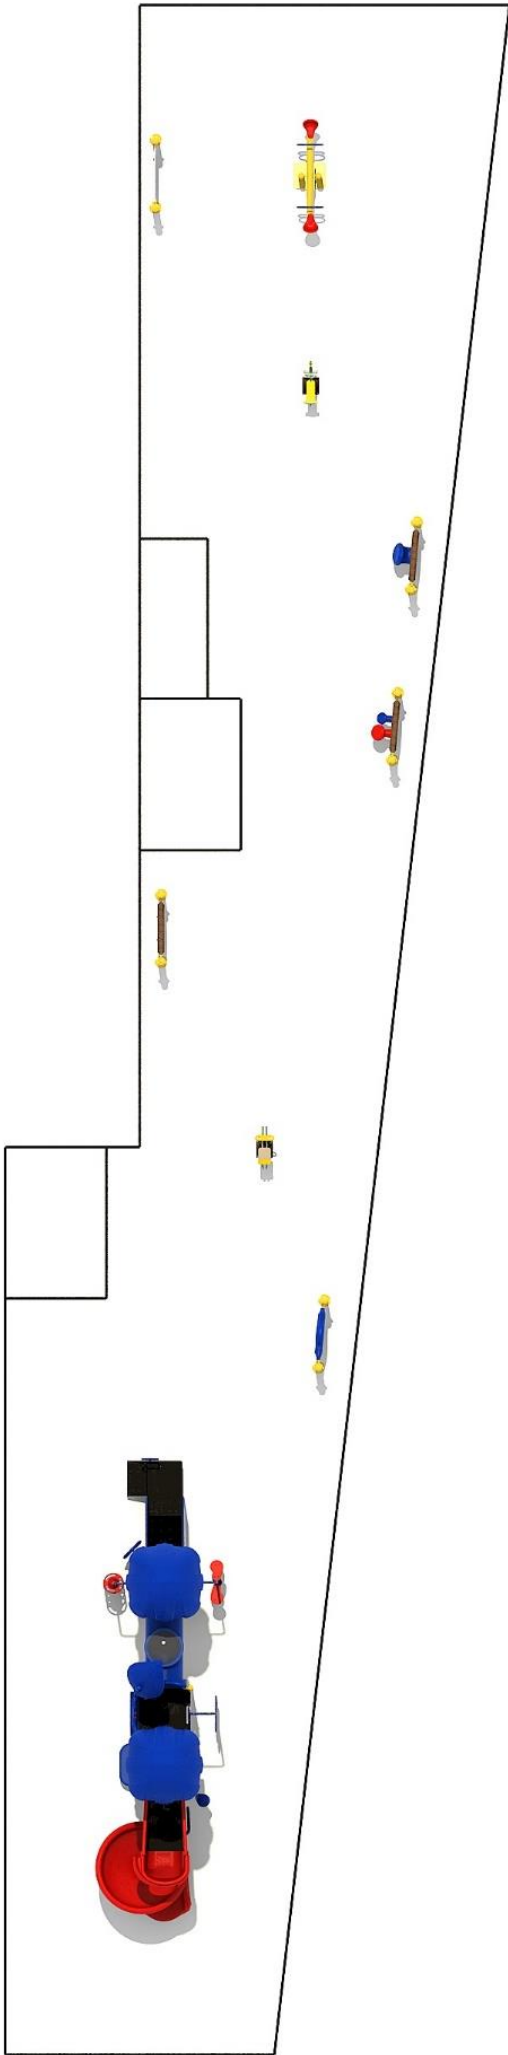

**Use Zone: 122'X22'**

**Fall Height: 5 Feet**

**ADA Access: Yes**

**Age Group: 2-12 years**

**Occupancy: 26-30**

**Free Shipping!**

**COMPONENT:** Floating Tunnel  
Tower / Frog Pad Challenge Ladder  
/ Ring Swing Challenge Ladder /  
Cylinder Spinner / Boulder Climber  
/ Single Sectional Slide / Cargo  
Climber / Climber / Climber / Crab  
Pods / Saddle Slide / Cylinder  
Spinner

If there is room for these anywhere add to layout

SR-1404

[Read more](#)

PE.SR-1401

[Read more](#)

PE.SR-1404

[Read more](#)

COM-PL3005