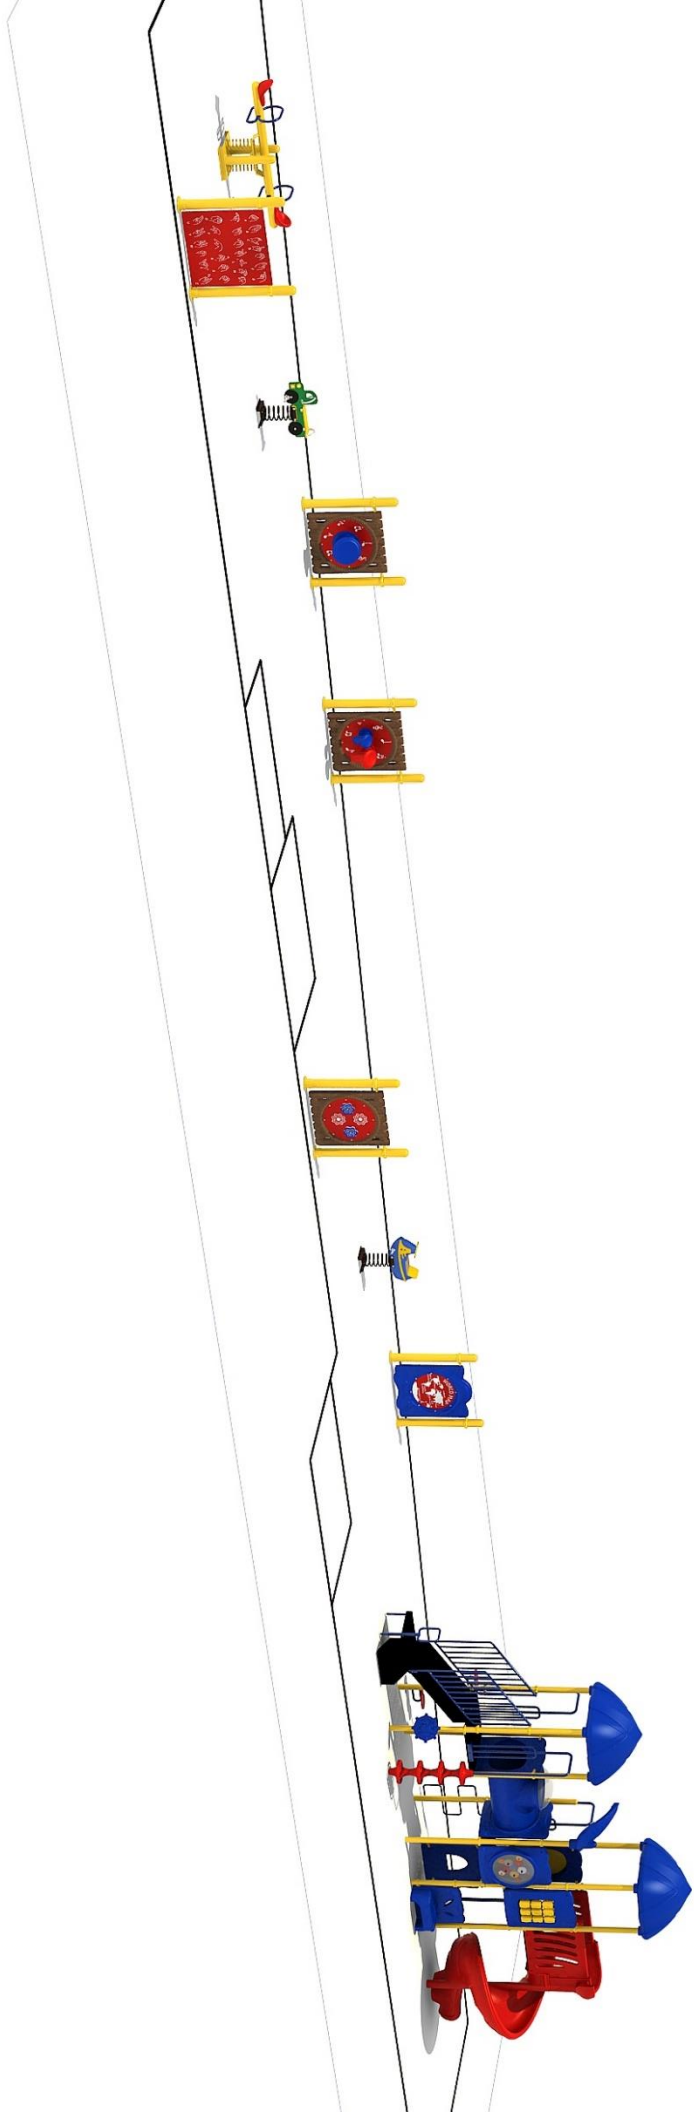

**Use Zone: 122'X22'**

**Fall Height: 5 Feet**

**ADA Access: Yes**

**Age Group: 2-12 years**

**Occupancy: 26-30**

**Free Shipping!**

**COMPONENT:** Floating Tunnel  
Tower / Frog Pad Challenge Ladder  
/ Ring Swing Challenge Ladder /  
Cylinder Spinner / Boulder Climber  
/ Single Sectional Slide / Cargo  
Climber / Climber / Climber / Crab  
Pods / Saddle Slide / Cylinder  
Spinner

If there is room for these anywhere add to layout

SR-1404

[Read more](#)

PE.SR-1401

[Read more](#)

PE.SR-1404

[Read more](#)

COM-PL3005

[Read more](#)

COM-PL3006

[Read more](#)

COM-PL2025

[Read more](#)

COM-PL1016

COM-PL3015