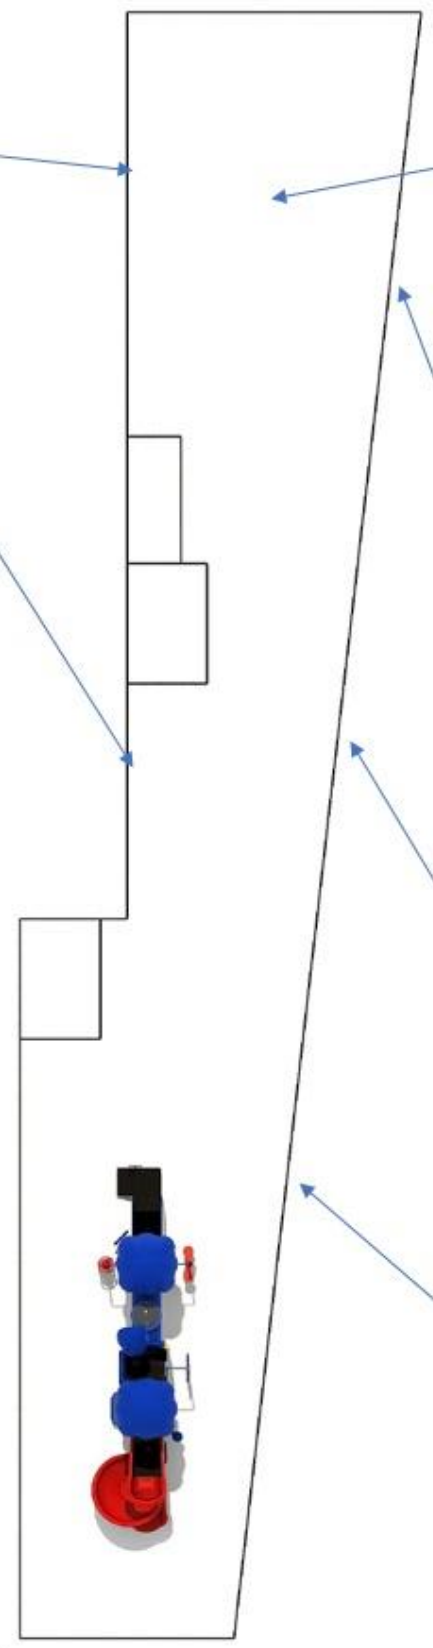

**Use Zone: 122'X22'**

**Fall Height: 5 Feet**

**ADA Access: Yes**

**Age Group: 2-12 years**

**Occupancy: 26-30**

**Free Shipping!**

**COMPONENT:** Floating Tunnel  
Tower / Frog Pad Challenge Ladder  
/ Ring Swing Challenge Ladder /  
Cylinder Spinner / Boulder Climber  
/ Single Sectional Slide / Cargo  
Climber / Climber / Climber / Crab  
Pods / Saddle Slide / Cylinder  
Spinner

If there is room for these anywhere add to layout

SR-1404

[Read more](#)

PE.SR-1401

[Read more](#)

PE.SR-1404

[Read more](#)

COM-PL3005

[Read more](#)

COM-PL3006

[Read more](#)

COM-PL2025

[Read more](#)

COM-PL1016

COM-PL3015