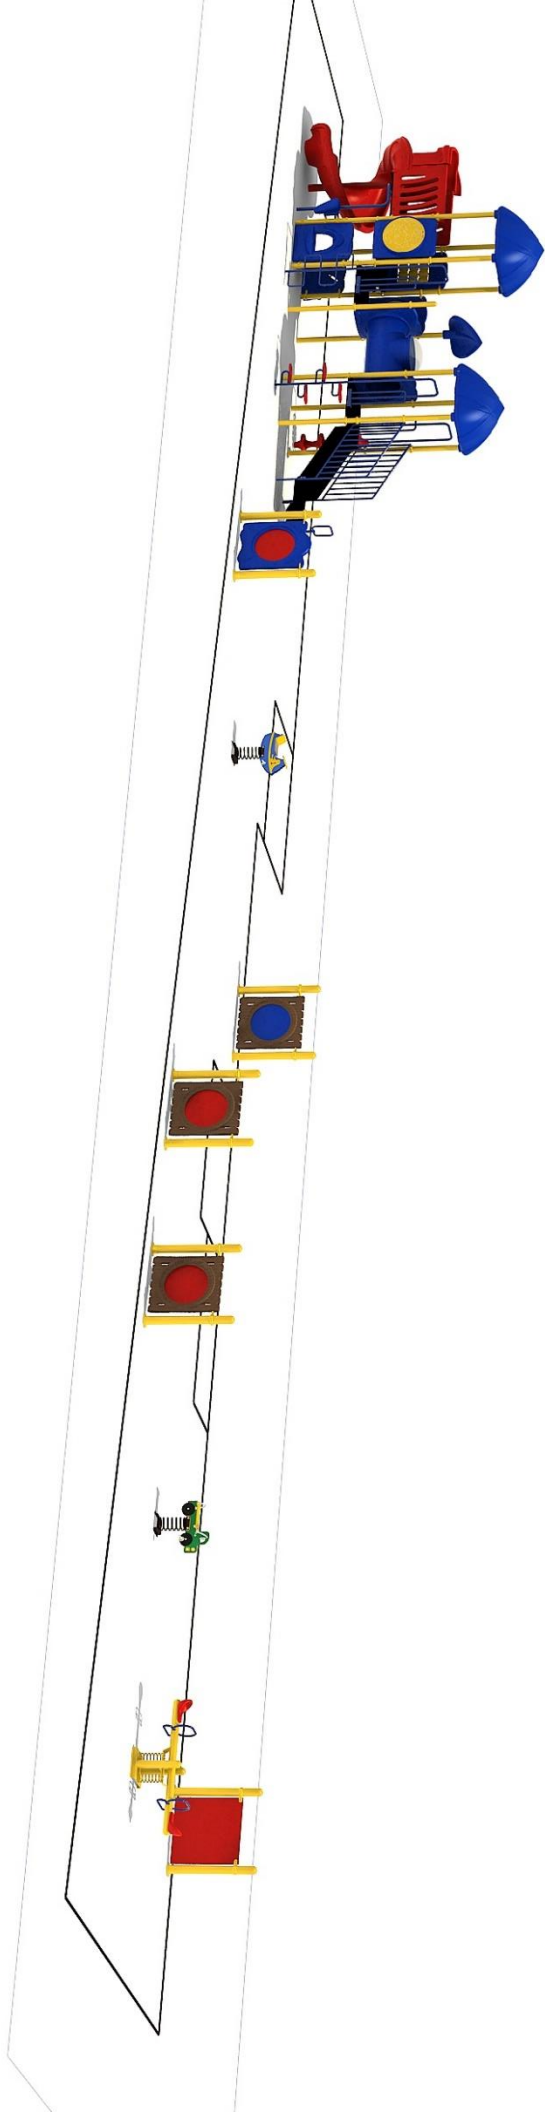

**Use Zone: 122'X22'**

**Fall Height: 5 Feet**

**ADA Access: Yes**

**Age Group: 2-12 years**

**Occupancy: 26-30**

**Free Shipping!**

**COMPONENT:** Floating Tunnel  
Tower / Frog Pad Challenge Ladder  
/ Ring Swing Challenge Ladder /  
Cylinder Spinner / Boulder Climber  
/ Single Sectional Slide / Cargo  
Climber / Climber / Climber / Crab  
Pods / Saddle Slide / Cylinder  
Spinner

If there is room for these anywhere add to layout

SR-1404

[Read more](#)

PE.SR-1401

[Read more](#)

PE.SR-1404

[Read more](#)

COM-PL3005

[Read more](#)

COM-PL3006

[Read more](#)

COM-PL2025

[Read more](#)

COM-PL1016

COM-PL3015