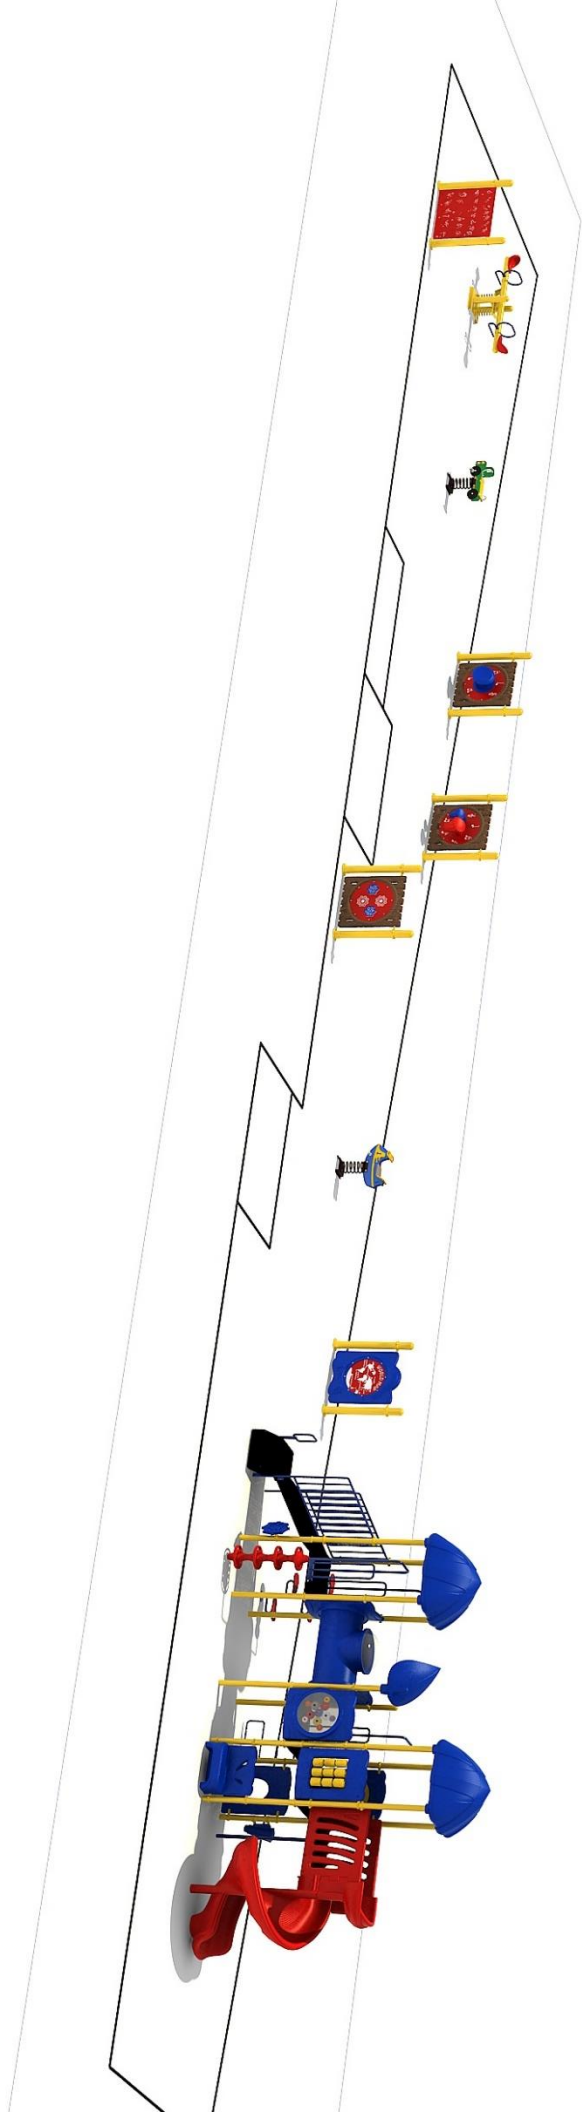

**Use Zone: 122'X22'**

**Fall Height: 5 Feet**

**ADA Access: Yes**

**Age Group: 2-12 years**

**Occupancy: 26-30**

**Free Shipping!**

**COMPONENT:** Floating Tunnel  
Tower / Frog Pad Challenge Ladder  
/ Ring Swing Challenge Ladder /  
Cylinder Spinner / Boulder Climber  
/ Single Sectional Slide / Cargo  
Climber / Climber / Climber / Crab  
Pods / Saddle Slide / Cylinder  
Spinner

If there is room for these anywhere add to layout

SR-1404

[Read more](#)

PE.SR-1401

[Read more](#)

PE.SR-1404

[Read more](#)

COM-PL3005

[Read more](#)

COM-PL3006

[Read more](#)

COM-PL2025

[Read more](#)

COM-PL1016

COM-PL3015