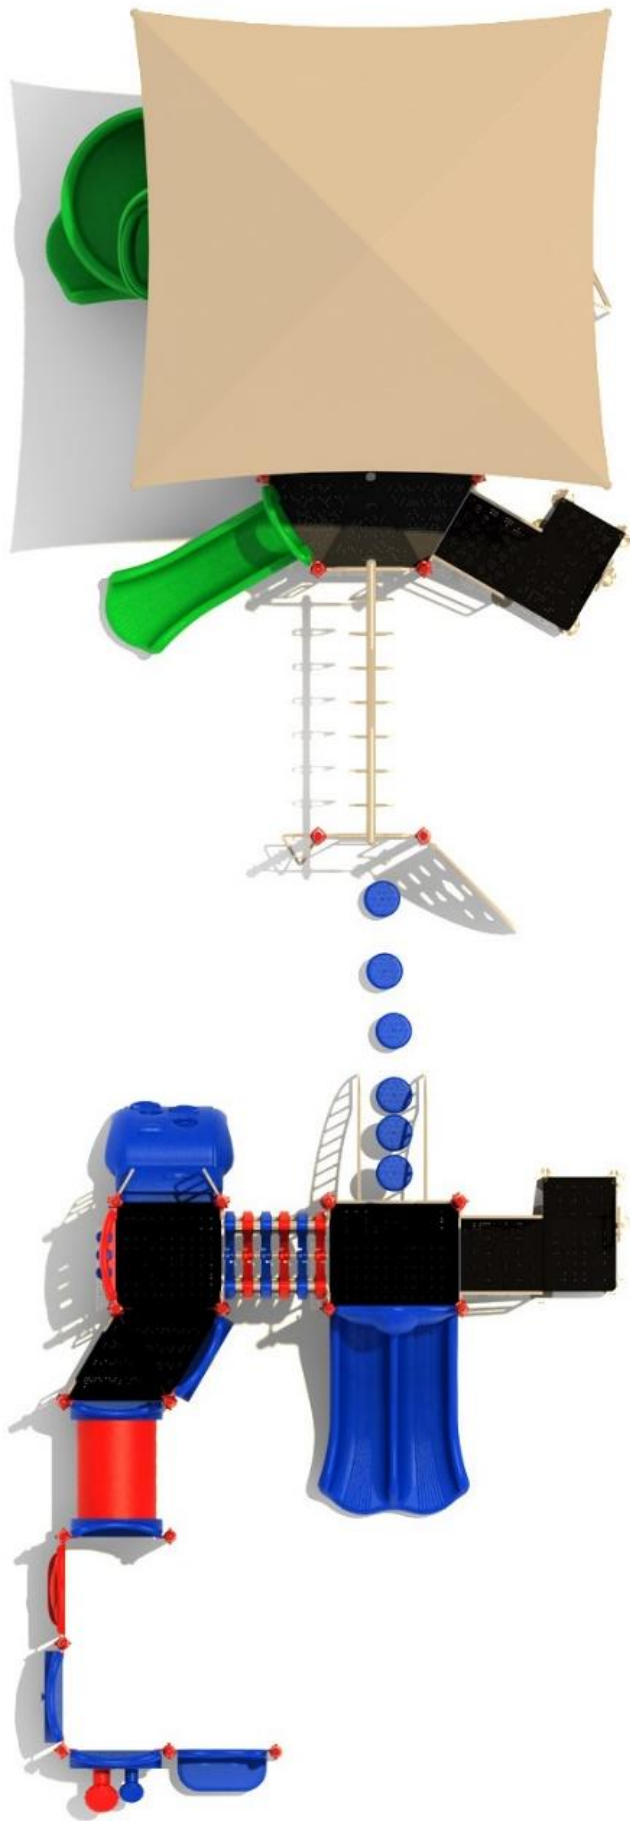

**Use Zone: 61'5" x 28'5"**

**Age Group: 2-12**

**Occupancy: 56-60**

**Free Shipping!**

**COMPONENT:** Floating Tunnel  
Tower / Frog Pad Challenge Ladder  
/ Ring Swing Challenge Ladder /  
Cylinder Spinner / Boulder Climber  
/ Single Sectional Slide / Cargo  
Climber / Climber / Climber / Crab  
Pods / Saddle Slide / Cylinder  
Spinner