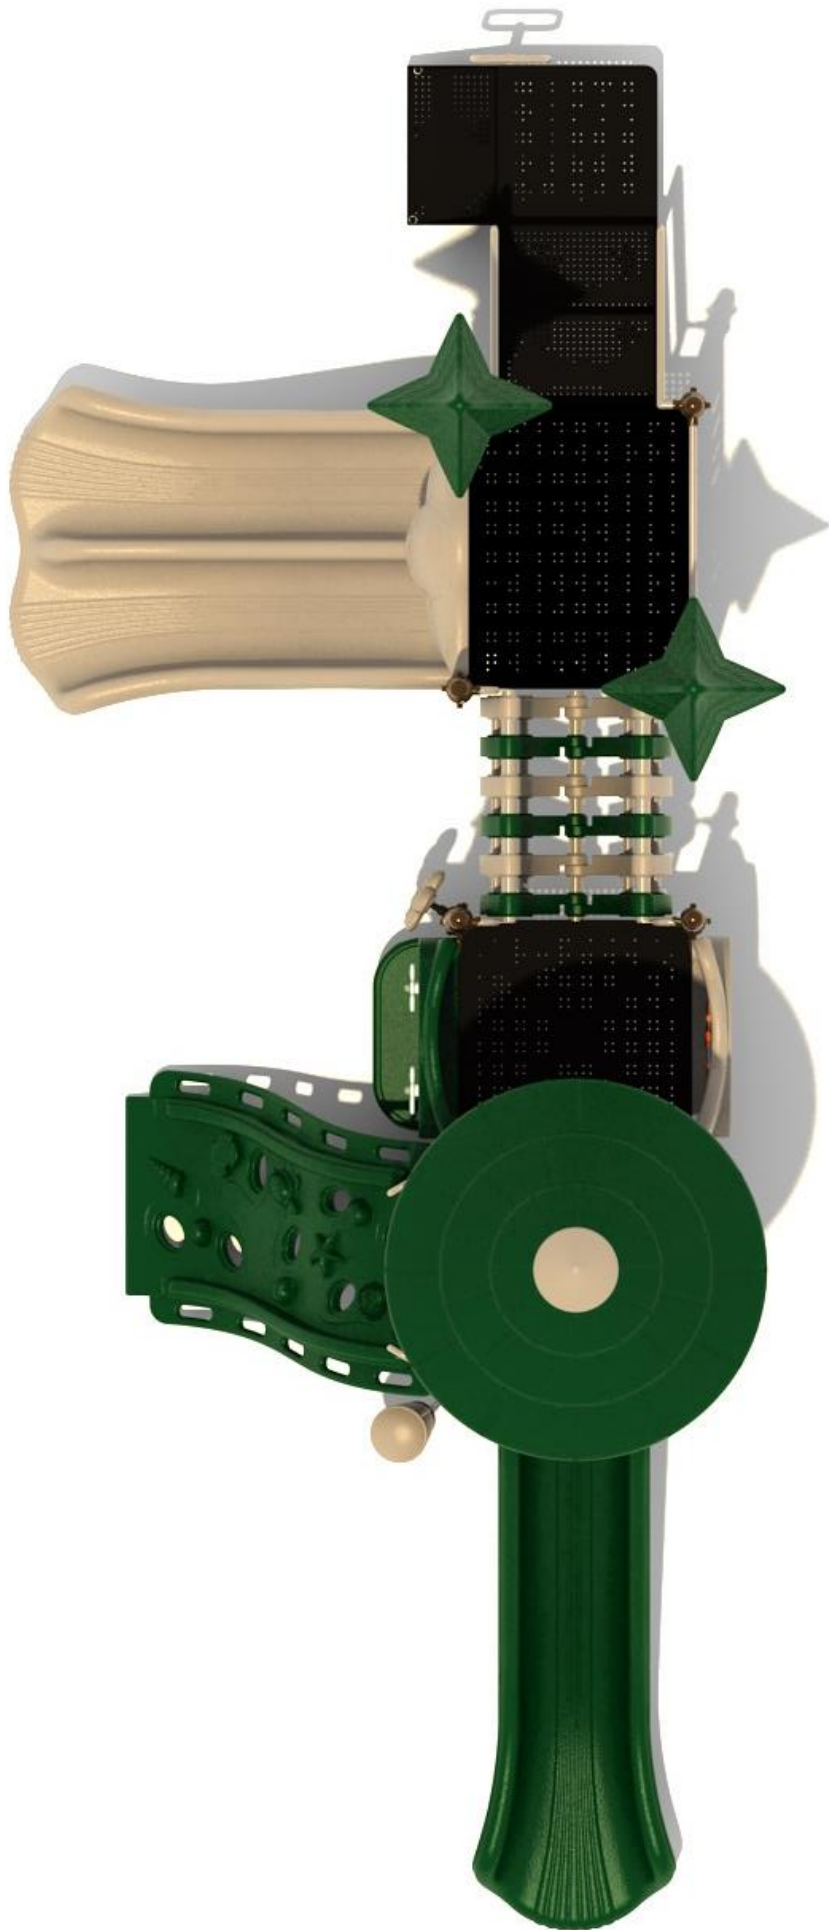

Use Zone: 36'4"x 22'1"

Age Group: 2-12

Occupancy: 20-24

Free Shipping!

COMPONENT: Floating Tunnel
Tower / Frog Pad Challenge Ladder
/ Ring Swing Challenge Ladder /
Cylinder Spinner / Boulder Climber
/ Single Sectional Slide / Cargo
Climber / Climber / Climber / Crab
Pods / Saddle Slide / Cylinder
Spinner

COLOR SCHEMES

FOREST- NATURAL

- Brown - Posts
- Dark Green - Plastic
- Tan - Plastic
- Tan - Metal Accessories

ISLAND FUN

- Purple - Posts
- Sun Burnt Orange - Plastic
- Sunglow Yellow - Plastic
- Tan - Metal Accessories

DAYBREAK

- Pacific Blue - Posts
- Pacific Blue - Plastic
- Sunglow Yellow - Plastic
- Tan - Plastic
- Tan - Metal Accessories

BLUE MOON- PRIMARY

- Brick Red - Posts
- Pacific Blue - Plastic
- Sunglow Yellow - Metal Accessories

PATRIOT

- White - Posts
- Pacific Blue - Plastic
- Primary Red - Plastic
- Tan - Metal Accessories

LAKWOOD

- Brown - Posts
- Pacific Blue - Plastic
- Sunglow Yellow - Plastic
- Tan - Plastic
- Tan - Metal Accessories