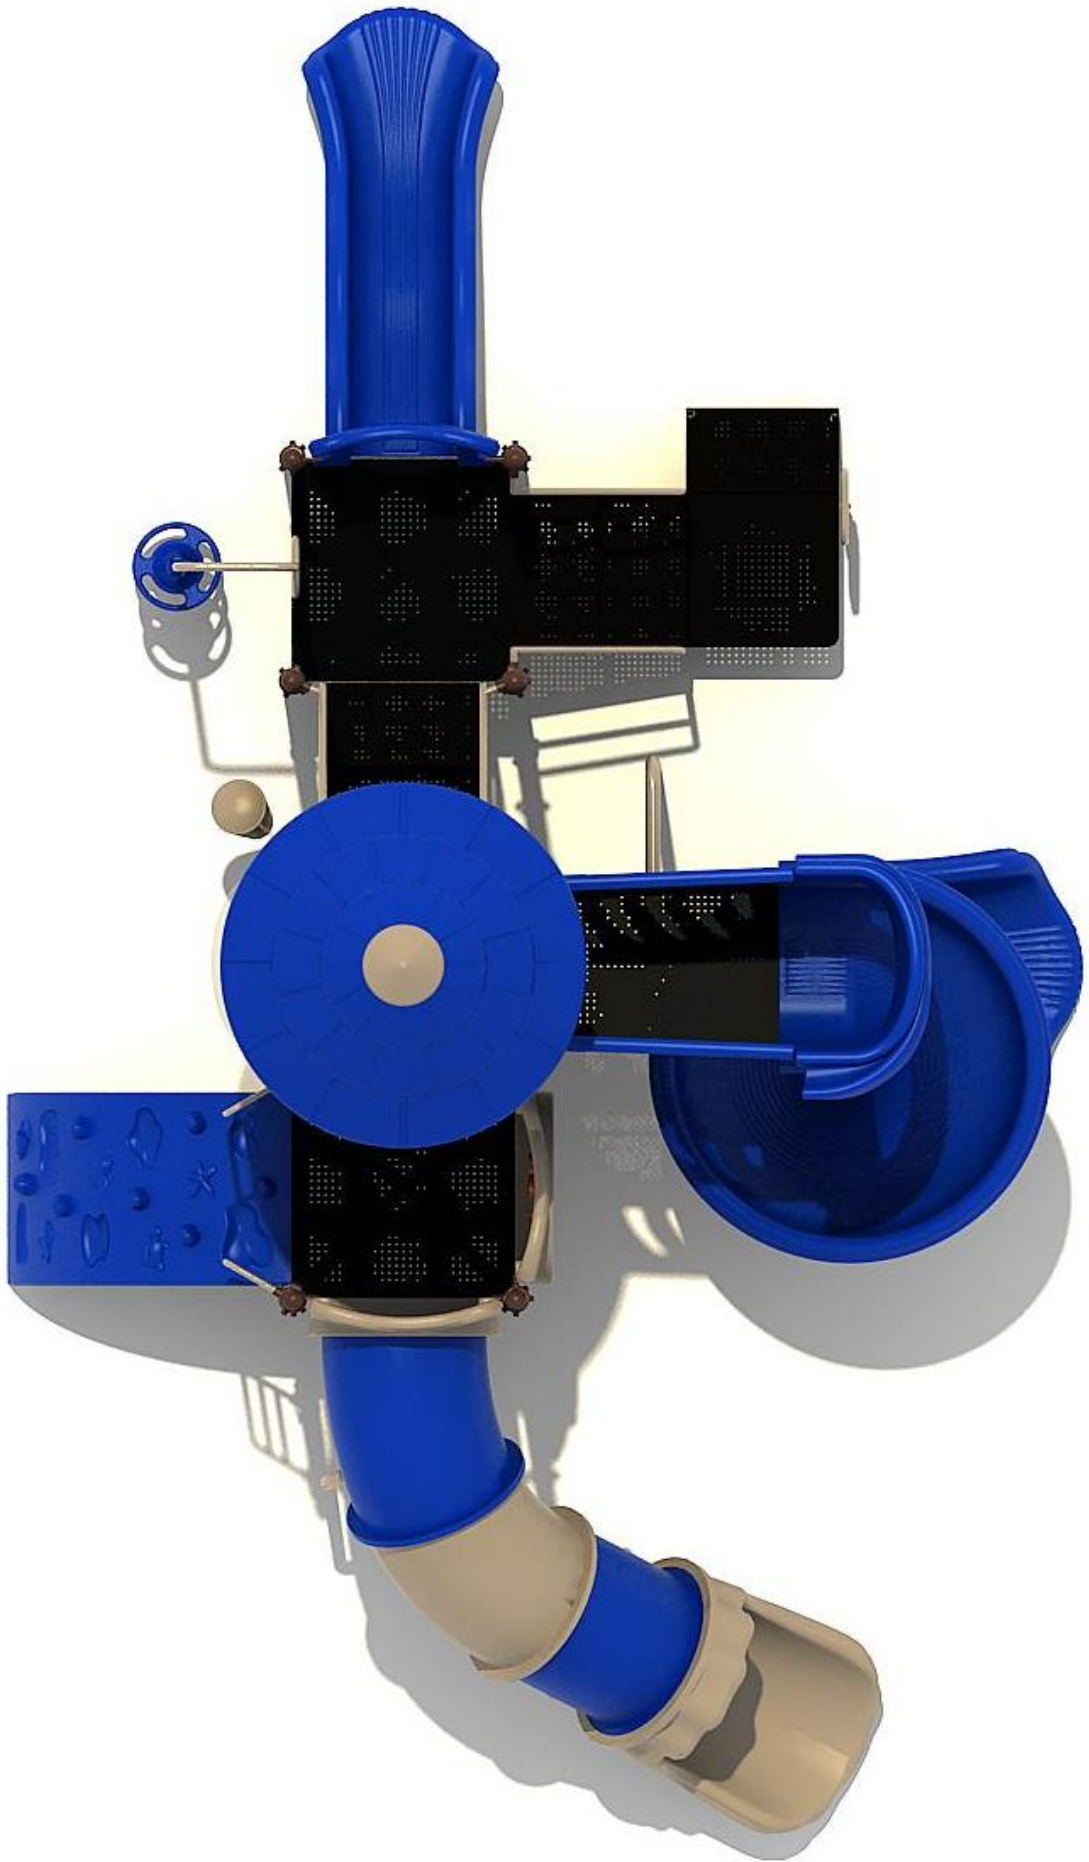

Use Zone: 38.1'x 26.2'

ADA Access: Yes

Age Group: 2 - 12

Occupancy: 26 - 30

Free Shipping!

COMPONENT: Floating Tunnel
Tower / Frog Pad Challenge Ladder
/ Ring Swing Challenge Ladder /
Cylinder Spinner / Boulder Climber
/ Single Sectional Slide / Cargo
Climber / Climber / Climber / Crab
Pods / Saddle Slide / Cylinder
Spinner

DAYBREAK

- Pacific Blue - Posts
- Pacific Blue - Plastic
- Sunglow Yellow - Plastic
- Tan - Plastic
- Tan - Metal Accessories

BLUE MOON- PRIMARY

- Brick Red - Posts
- Pacific Blue - Plastic
- Sunglow Yellow - Metal Accessories

PATRIOT

- White - Posts
- Pacific Blue - Plastic
- Primary Red - Plastic
- Tan - Metal Accessories

LAKWOOD

- Brown - Posts
- Pacific Blue - Plastic
- Sunglow Yellow - Plastic
- Tan - Plastic
- Tan - Metal Accessories