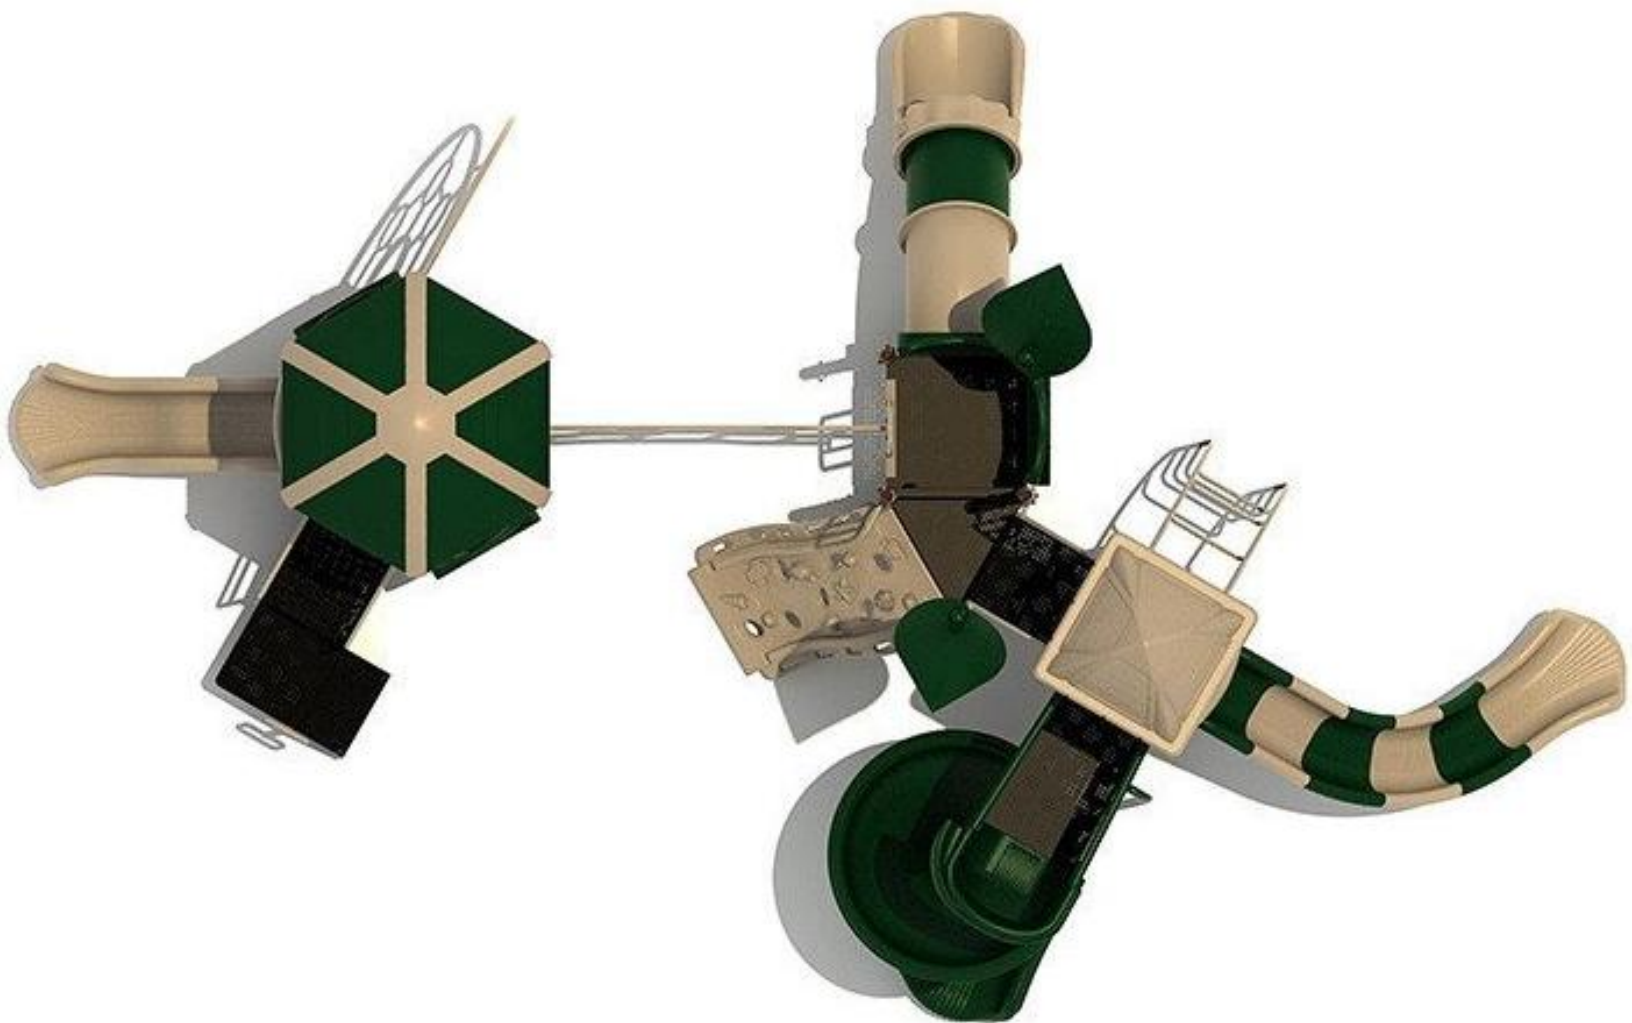

**Use Zone: 47'2" x 34'4"**

**Age Group: 2-12 years**

**Occupancy: 36 to 40**

**Free Shipping!**

**COMPONENT:** Floating Tunnel  
Tower / Frog Pad Challenge Ladder  
/ Ring Swing Challenge Ladder /  
Cylinder Spinner / Boulder Climber  
/ Single Sectional Slide / Cargo  
Climber / Climber / Climber / Crab  
Pods / Saddle Slide / Cylinder  
Spinner