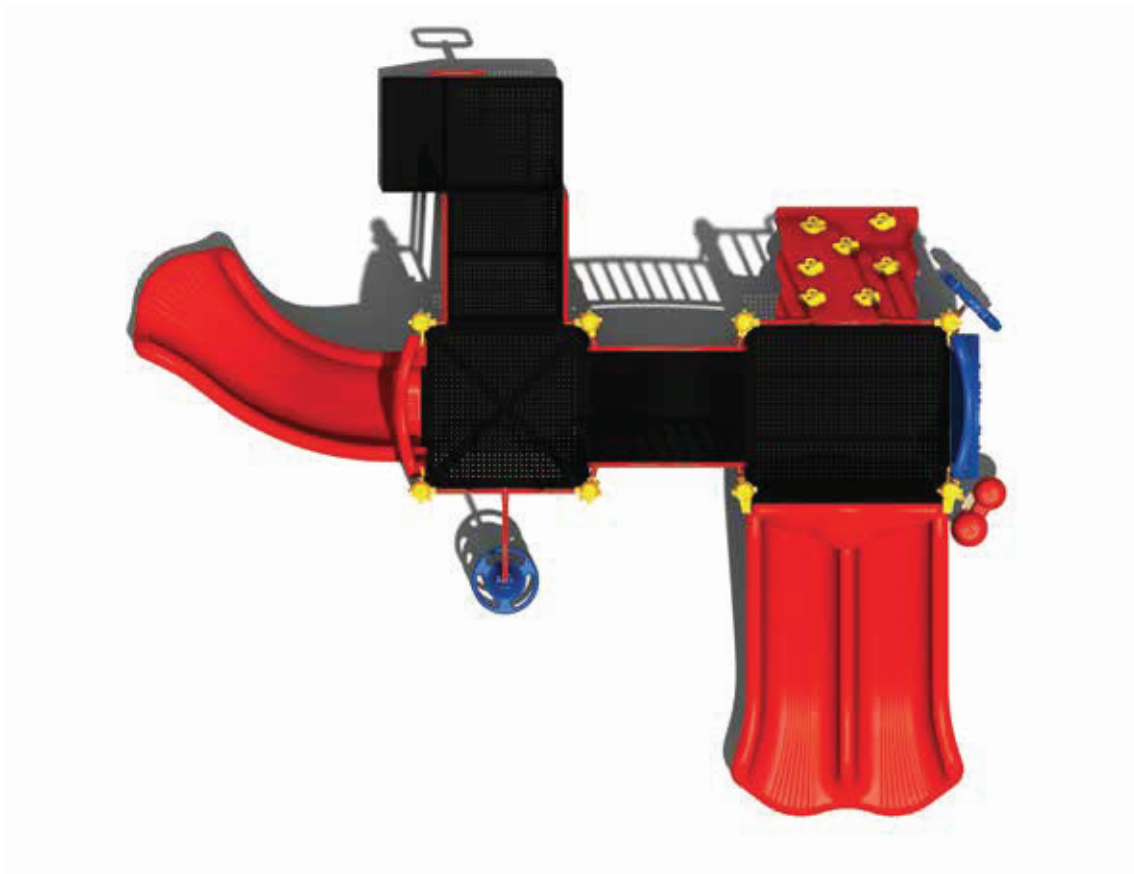

Use Zone: 28' x 26'

Age Group: 2-5

Occupancy: 18-22

Free Shipping!

**COMPONENTS:** Transfer Station / Rock Climber / Arch Climber / Ship's Wheel / Gear Panel / Single Right Turn Slide / Bongo / Pod Climber / Double Slide

**Compliance:**  
 This play structure has been designed to meet the safety requirements established in:

- 2010 ADA Standard
- ASTM F1487
- CPSC Pub #325

when the play structure is installed over a properly maintained surfacing material which is in compliance with:

- ASTM F1292
- ASTM F1951

and is appropriate for the highest designated play surface of the structure.

|   |   |  |   |
|---|---|--|---|
| Drawing No: KP-33222<br>Date: 20-08-2020<br>Scale: To Fit | Structure Size: 15'-9" X 13'-8" X 8'-3"<br>Recommended Use Zone: 27'-9" X 25'-8"<br>Surface Area: 728 sq ft | HDPS: 36"<br>Age Group: 2-5<br>Capacity: 18-22 | <b>Creative Recreational Systems, Inc</b> |
|---|---|--|---|