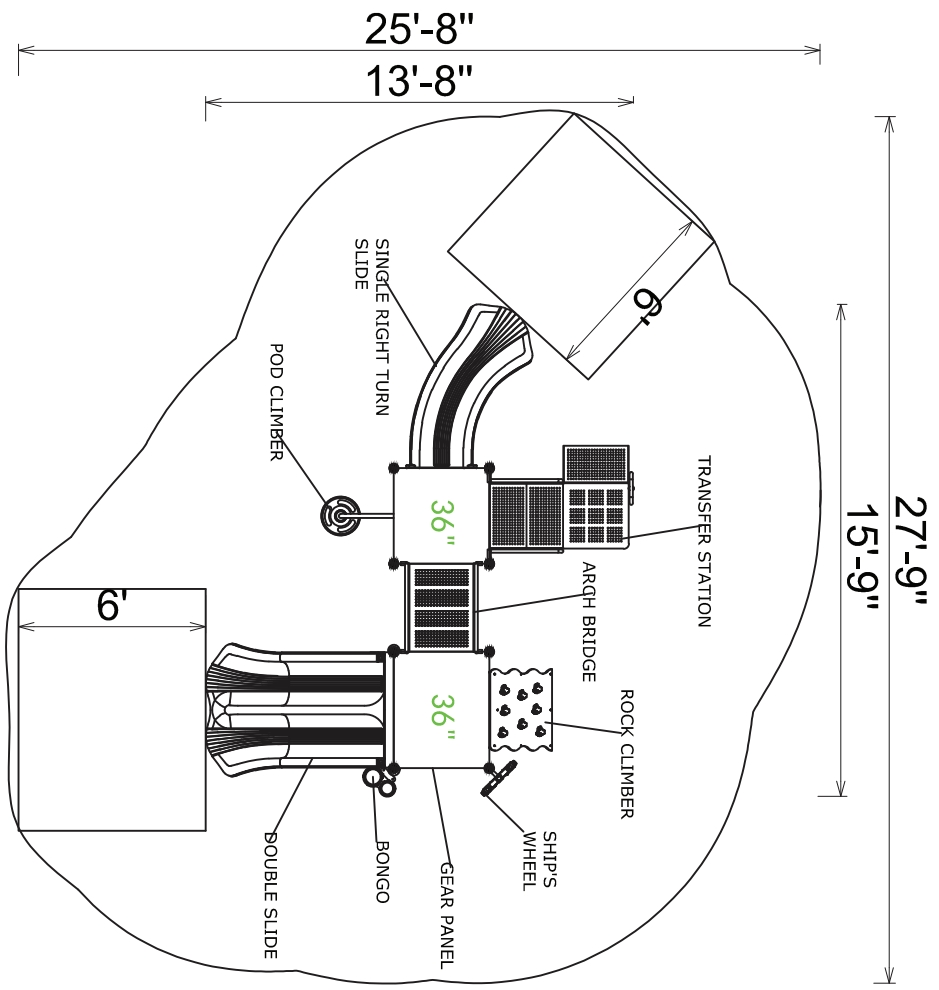

Use Zone: 28' x 26'

Age Group: 2-5

Occupancy: 18-22

Free Shipping!

**COMPONENTS:** Transfer Station / Rock Climber / Arch Climber / Ship's Wheel / Gear Panel / Single Right Turn Slide / Bongo / Pod Climber / Double Slide

**Compliance:**  
 This play structure has been designed to meet the safety requirements established in:

- 2010 ADA Standard
- ASTM F1487
- CPSC Pub #325

when the play structure is installed over a properly maintained surfacing material which is in compliance with:

- ASTM F1292
- ASTM F1951

and is appropriate for the highest designated play surface of the structure.

|   |   |  |   |
|---|---|--|---|
| Drawing No: KP-33222<br>Date: 20-08-2020<br>Scale: To Fit | Structure Size: 15'-9" X 13'-8" X 8'-3"<br>Recommended Use Zone: 27'-9" X 25'-8"<br>Surface Area: 728 sq ft | HDPS: 36"<br>Age Group: 2-5<br>Capacity: 18-22 | <b>Creative Recreational Systems, Inc</b> |
|---|---|--|---|