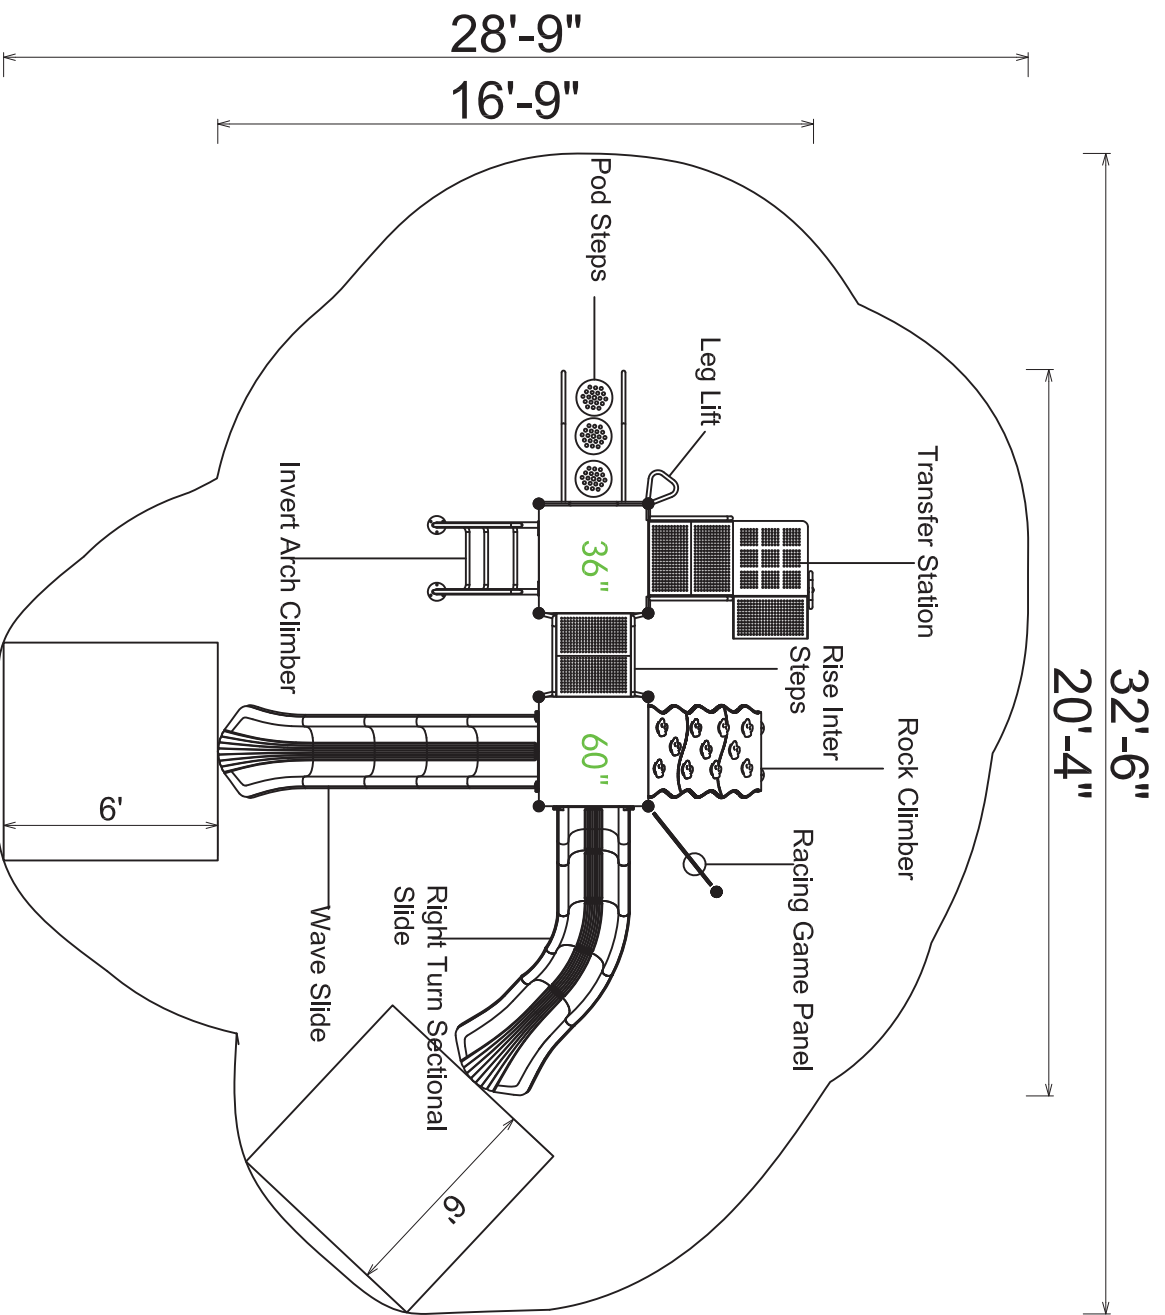

Use Zone: 33' x 29'

Age Group: 5-12

Occupancy: 18-22

Free Shipping!

**COMPONENTS:** Transfer Station / Rock Climber / Rise Inter Steps / Racing Game Panel / Leg Lift / Pod Steps / Right Turn Sectional Slide / Invert Arch Climber / Wave Slide

**Compliance:**  
 This play structure has been designed to meet the safety requirements established in:  
 -2010 ADA Standard  
 -ASTM F1487  
 -CPSC Pub #325  
 when the play structure is installed over a properly maintained surfacing material which is in compliance with:  
 -ASTM F1292  
 -ASTM F1951  
 and is appropriate for the highest designated play surface of the structure.

<p><b>Tule Park 5-12</b></p>	<p>Drawing No: KP-32958          Date: 01 July 2020          Scale: To Fit</p>		<p>Structure Size: 20'-4" X 16'-9" X 10'-1"          Recommended Use Zone: 32'-6" X 28'-9"          Surface Area: 957 Sq Ft</p>	<p>HDPs: 5'          Age Group: 5-12          Capacity: 18-22</p>	<p><b>Creative Recreational Systems</b></p>
------------------------------	--	--	---	---	---