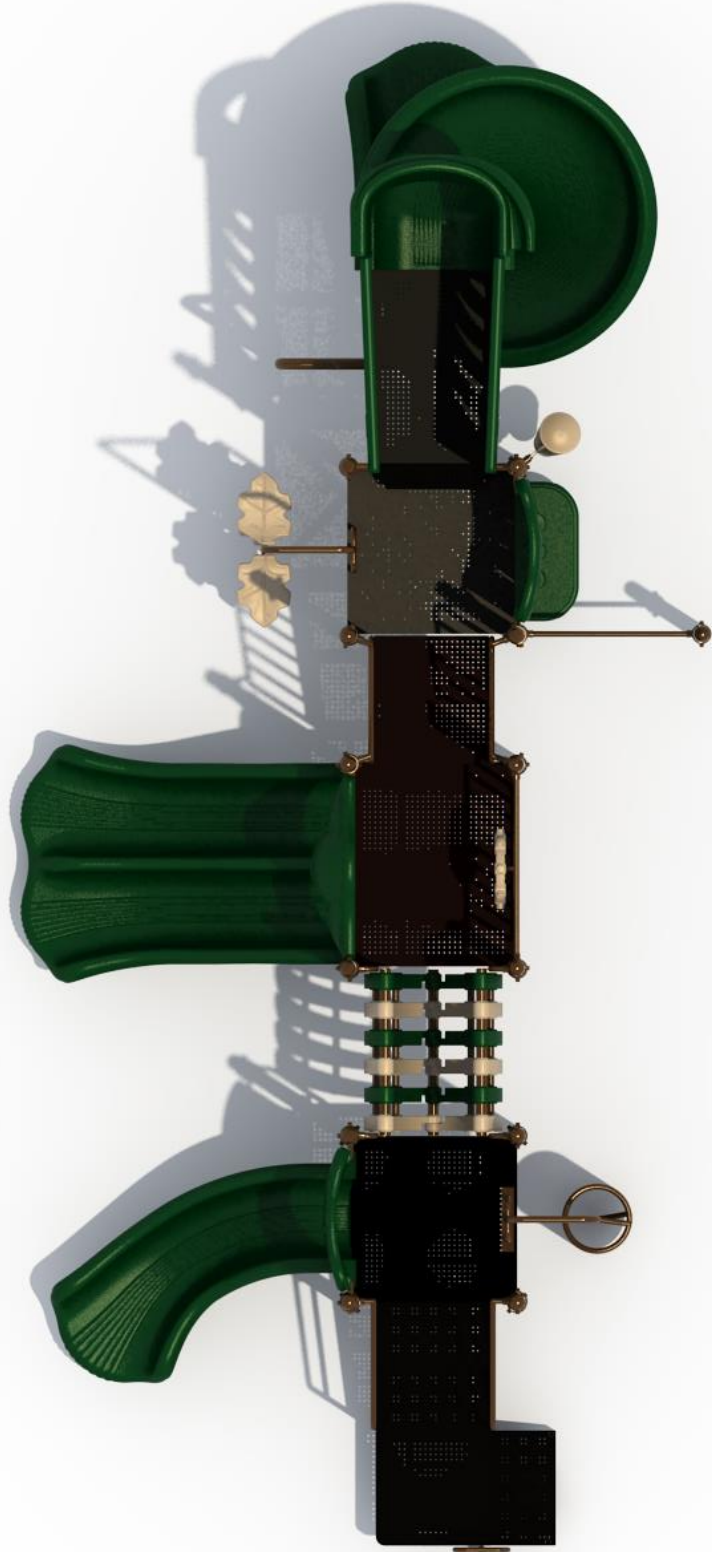

**Use Zone: 39'x 24'3"**

**ADA Access: Yes**

**Age Group: 2 - 12**

**Occupancy: 34 - 38**

**Free Shipping!**

**COMPONENT:** Floating Tunnel  
Tower / Frog Pad Challenge Ladder  
/ Ring Swing Challenge Ladder /  
Cylinder Spinner / Boulder Climber  
/ Single Sectional Slide / Cargo  
Climber / Climber / Climber / Crab  
Pods / Saddle Slide / Cylinder  
Spinner