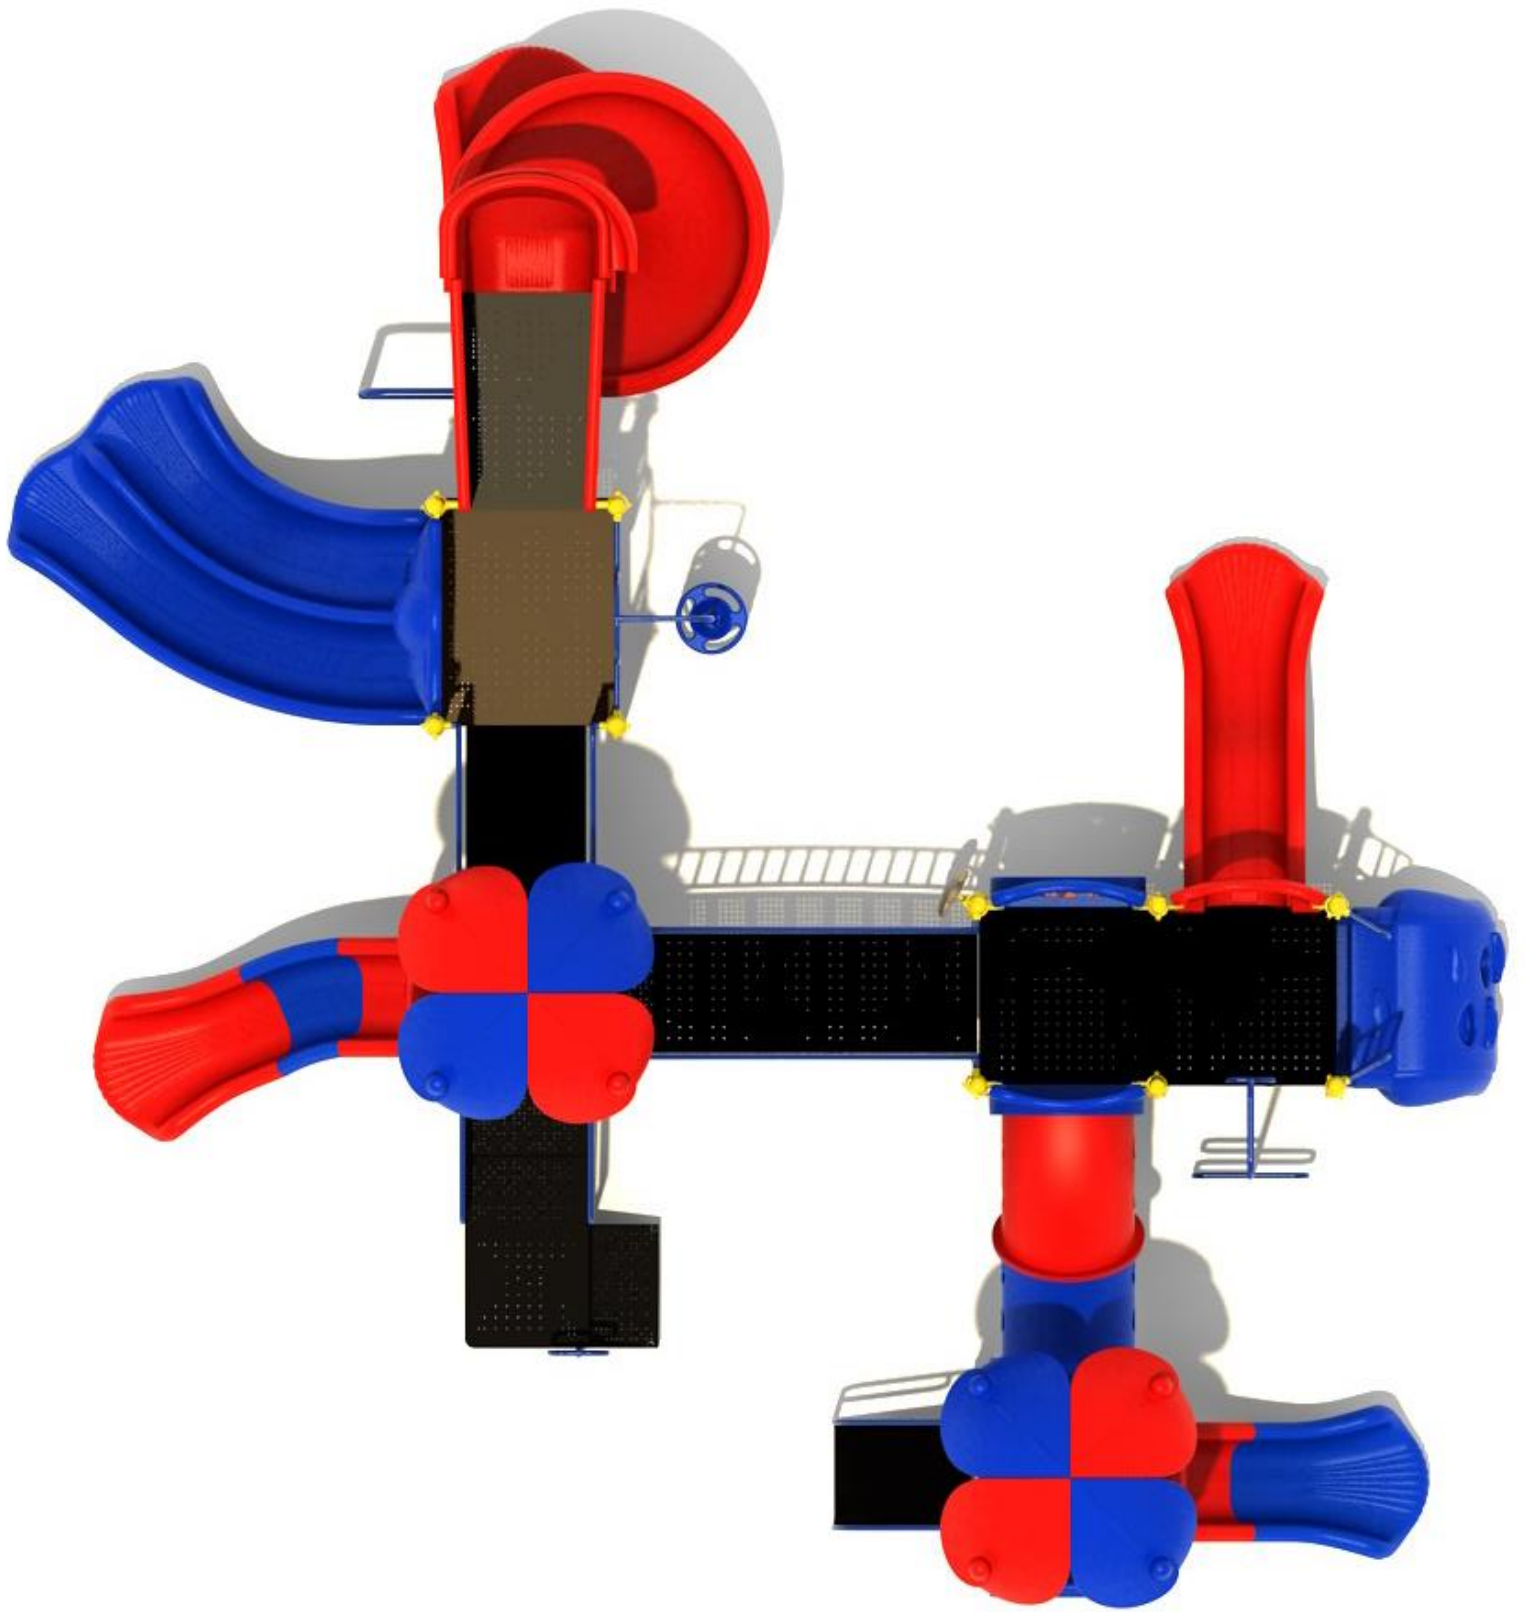

Use Zone: 37'7"x 37'2"

ADA Access: Yes

Age Group: 2 - 12

Occupancy: 48 - 52

Free Shipping!

COMPONENT: Floating Tunnel
Tower / Frog Pad Challenge Ladder
/ Ring Swing Challenge Ladder /
Cylinder Spinner / Boulder Climber
/ Single Sectional Slide / Cargo
Climber / Climber / Climber / Crab
Pods / Saddle Slide / Cylinder
Spinner

DAYBREAK

- Pacific Blue - Posts
- Pacific Blue - Plastic
- Sunglow Yellow - Plastic
- Tan - Plastic
- Tan - Metal Accessories

BLUE MOON- PRIMARY

- Brick Red - Posts
- Pacific Blue - Plastic
- Sunglow Yellow - Metal Accessories

PATRIOT

- White - Posts
- Pacific Blue - Plastic
- Primary Red - Plastic
- Tan - Metal Accessories

LAKWOOD

- Brown - Posts
- Pacific Blue - Plastic
- Sunglow Yellow - Plastic
- Tan - Plastic
- Tan - Metal Accessories

COLOR GUIDE

Post & Metal

Double Color Polyethylene

.75-inch

Blow Mold Plastic

Single Color Polyethylene

.60-inch

.48-inch