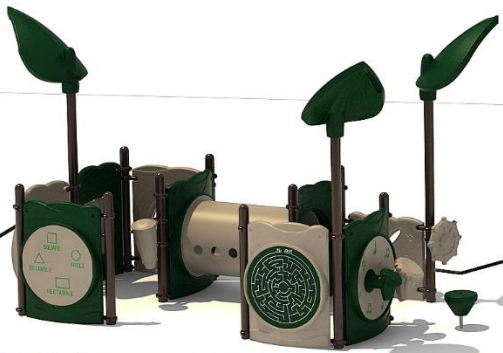

**Use Zone: 34'8"x 21'10"**

**ADA Access: Yes**

**Age Group: 5 - 12**

**Occupancy: 20 - 24**

**Free Shipping!**

**COMPONENT:** Floating Tunnel  
Tower / Frog Pad Challenge Ladder  
/ Ring Swing Challenge Ladder /  
Cylinder Spinner / Boulder Climber  
/ Single Sectional Slide / Cargo  
Climber / Climber / Climber / Crab  
Pods / Saddle Slide / Cylinder  
Spinner