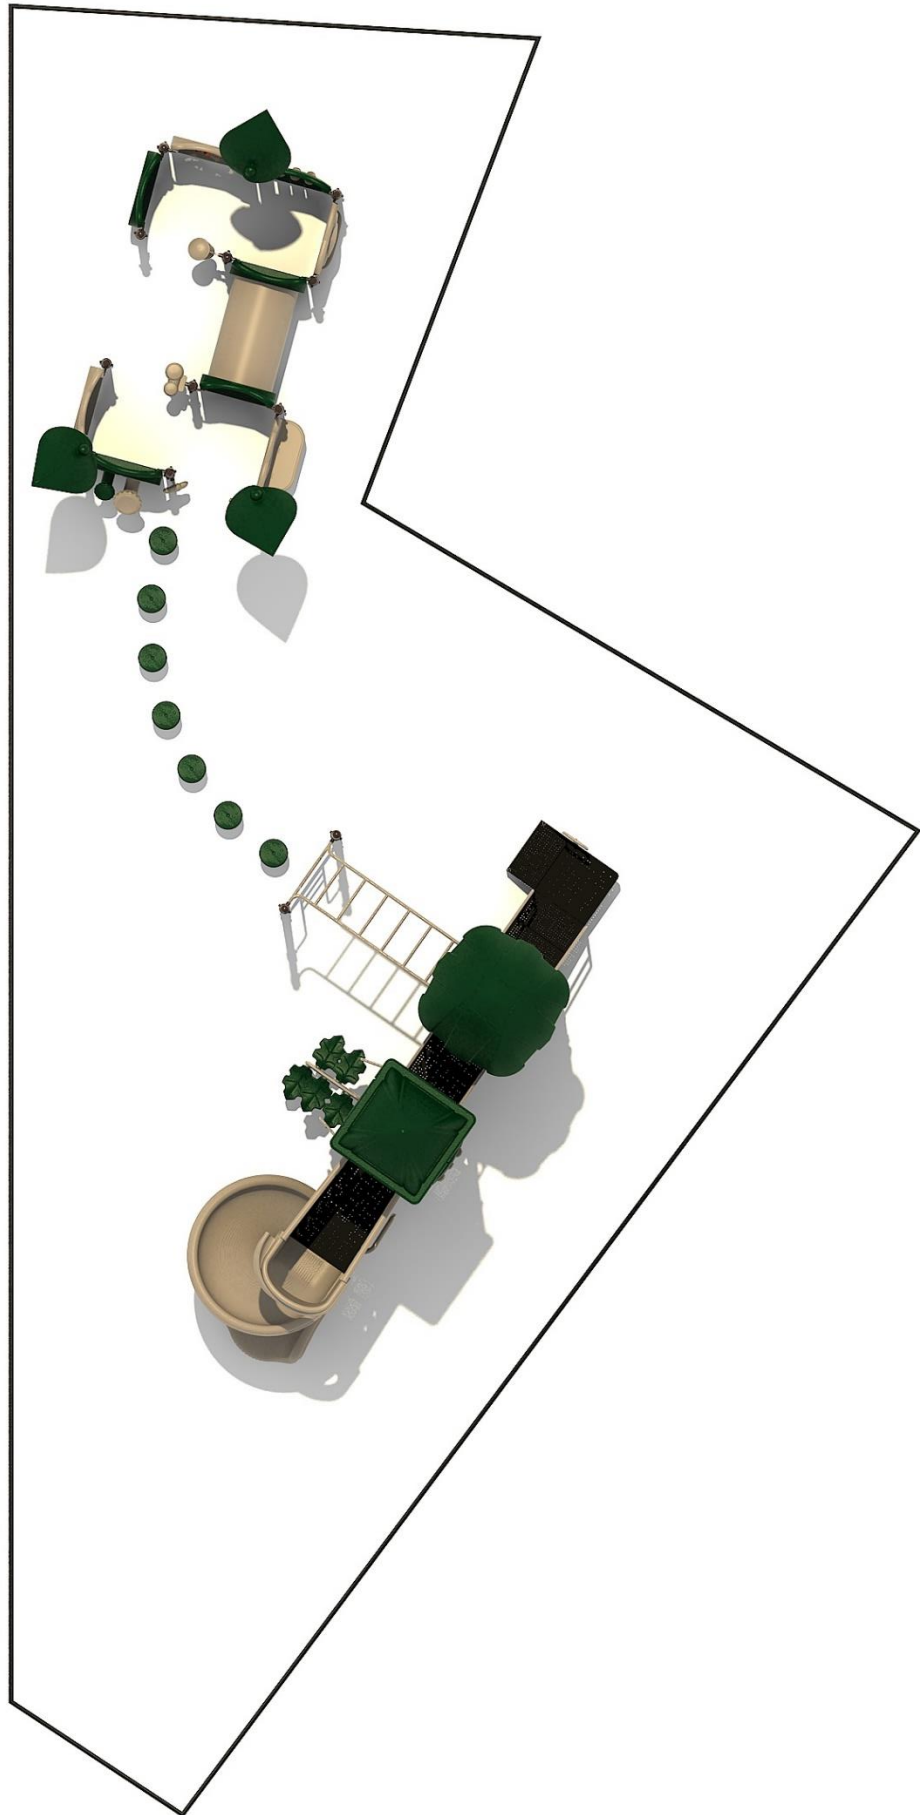

**Use Zone: 34'8"x 21'10"**

**ADA Access: Yes**

**Age Group: 5 - 12**

**Occupancy: 20 - 24**

**Free Shipping!**

**COMPONENT:** Floating Tunnel  
Tower / Frog Pad Challenge Ladder  
/ Ring Swing Challenge Ladder /  
Cylinder Spinner / Boulder Climber  
/ Single Sectional Slide / Cargo  
Climber / Climber / Climber / Crab  
Pods / Saddle Slide / Cylinder  
Spinner