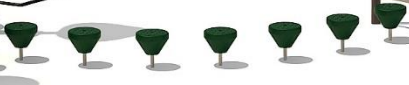

**Use Zone: 34'8"x 21'10"**

**ADA Access: Yes**

**Age Group: 5 - 12**

**Occupancy: 20 - 24**

**Free Shipping!**

**COMPONENT:** Floating Tunnel  
Tower / Frog Pad Challenge Ladder  
/ Ring Swing Challenge Ladder /  
Cylinder Spinner / Boulder Climber  
/ Single Sectional Slide / Cargo  
Climber / Climber / Climber / Crab  
Pods / Saddle Slide / Cylinder  
Spinner