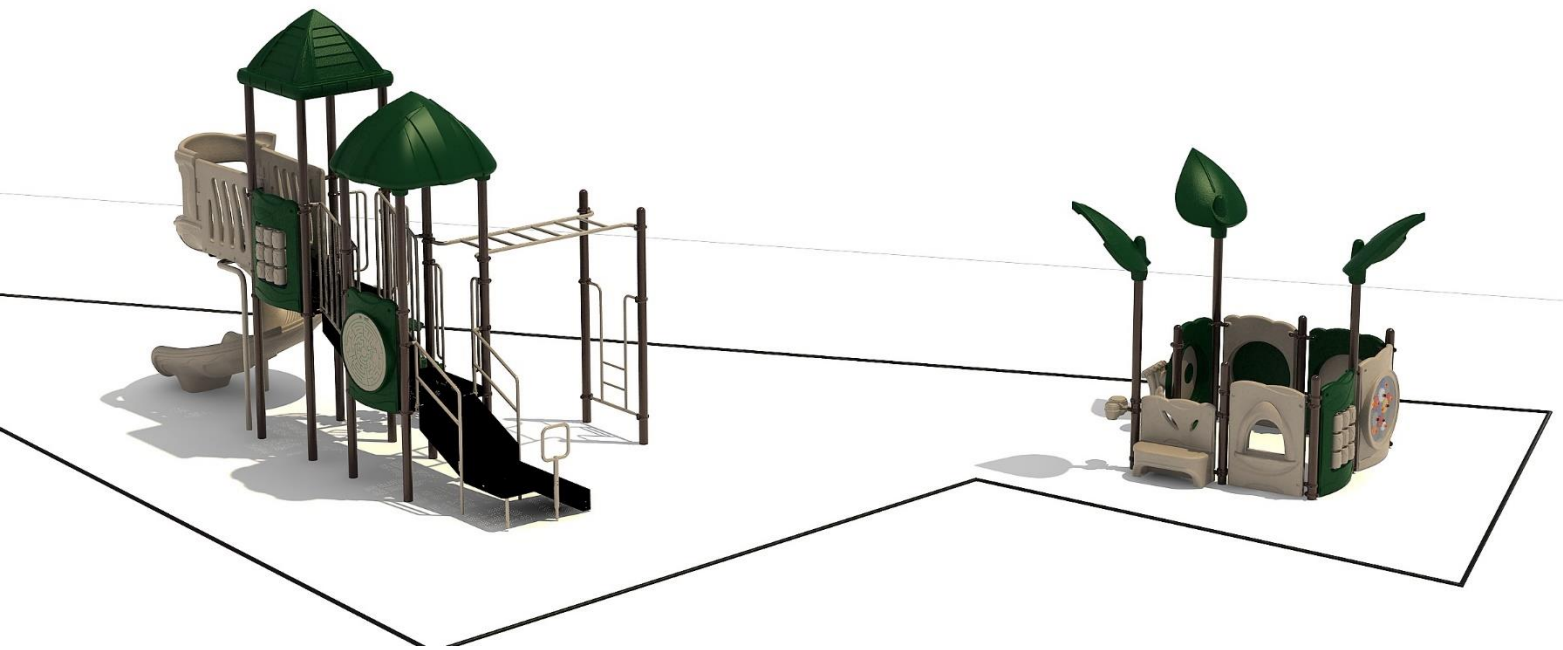

Use Zone: 34'8"x 21'10"

ADA Access: Yes

Age Group: 5 - 12

Occupancy: 20 - 24

Free Shipping!

COMPONENT: Floating Tunnel
Tower / Frog Pad Challenge Ladder
/ Ring Swing Challenge Ladder /
Cylinder Spinner / Boulder Climber
/ Single Sectional Slide / Cargo
Climber / Climber / Climber / Crab
Pods / Saddle Slide / Cylinder
Spinner