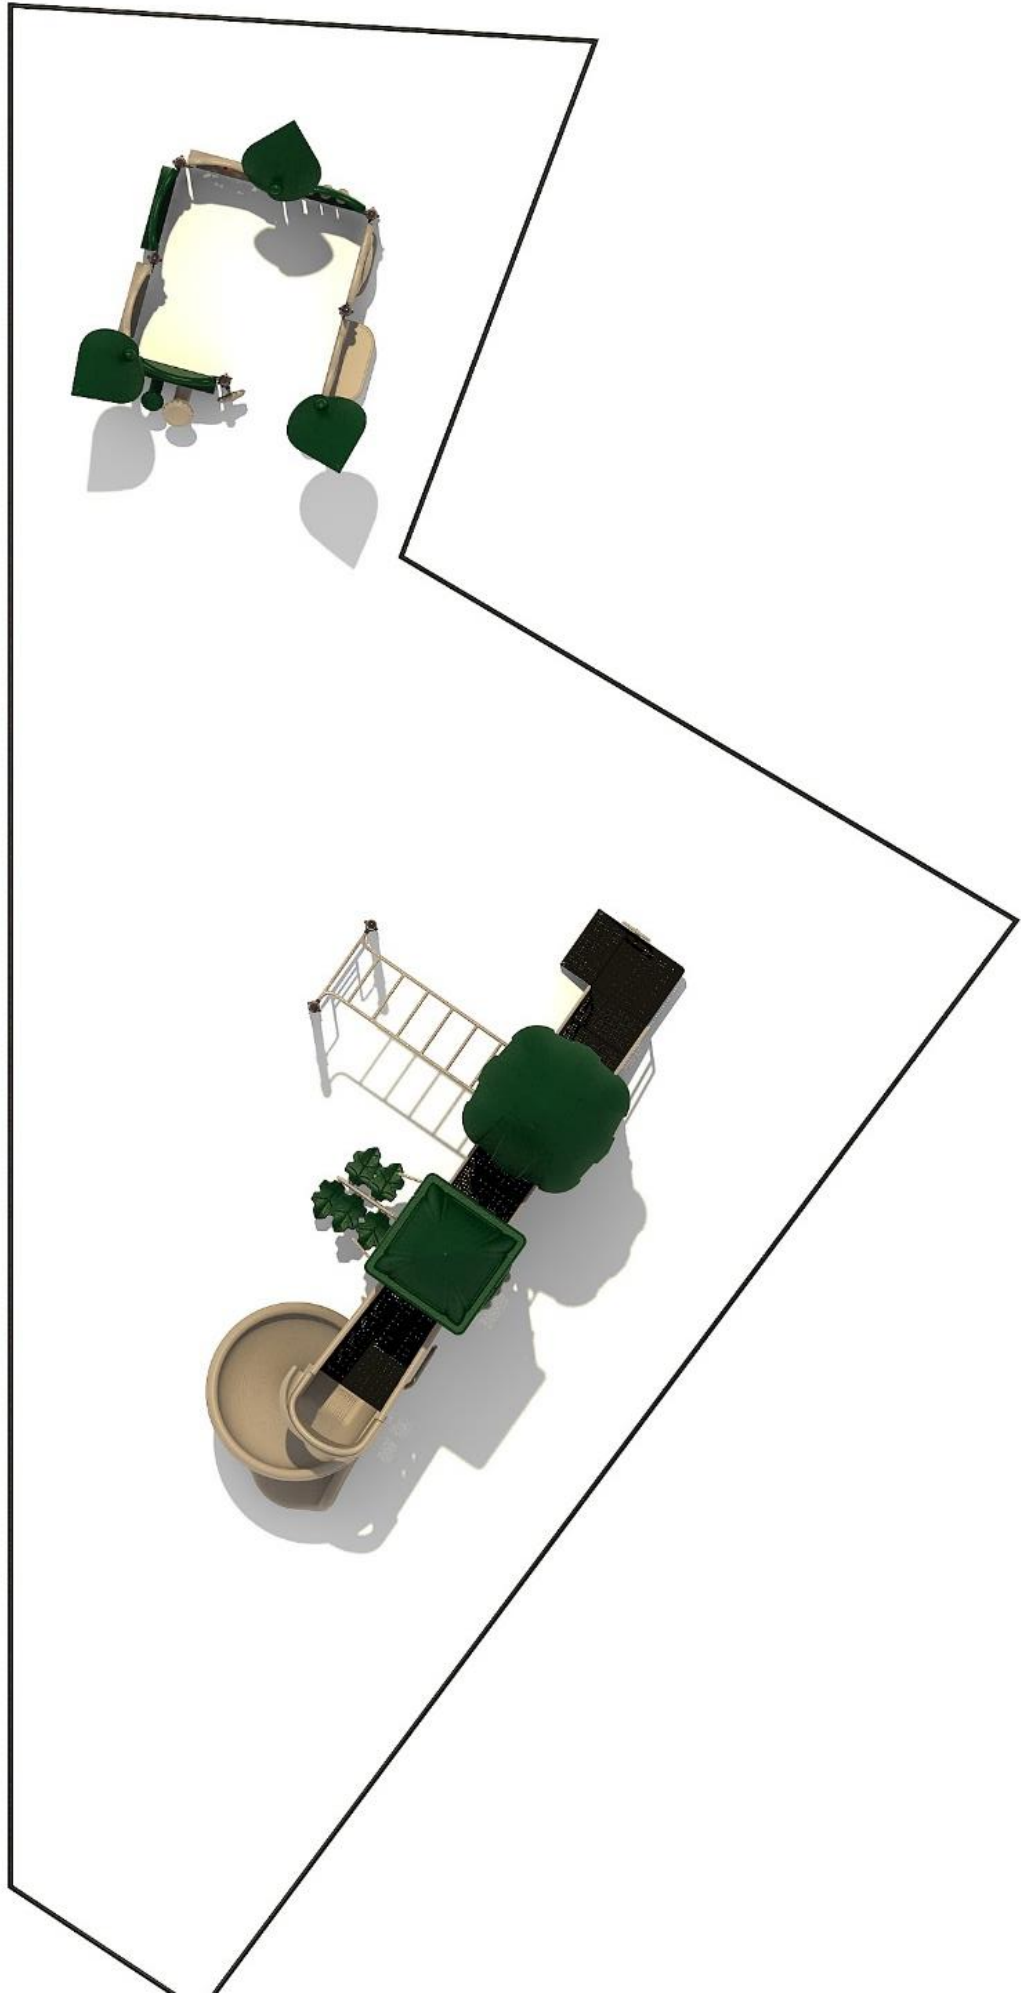

Use Zone: 34'8"x 21'10"

ADA Access: Yes

Age Group: 5 - 12

Occupancy: 20 - 24

Free Shipping!

COMPONENT: Floating Tunnel
Tower / Frog Pad Challenge Ladder
/ Ring Swing Challenge Ladder /
Cylinder Spinner / Boulder Climber
/ Single Sectional Slide / Cargo
Climber / Climber / Climber / Crab
Pods / Saddle Slide / Cylinder
Spinner

DAYBREAK

- Pacific Blue - Posts
- Pacific Blue - Plastic
- Sunglow Yellow - Plastic
- Tan - Plastic
- Tan - Metal Accessories

BLUE MOON- PRIMARY

- Brick Red - Posts
- Pacific Blue - Plastic
- Sunglow Yellow - Metal Accessories